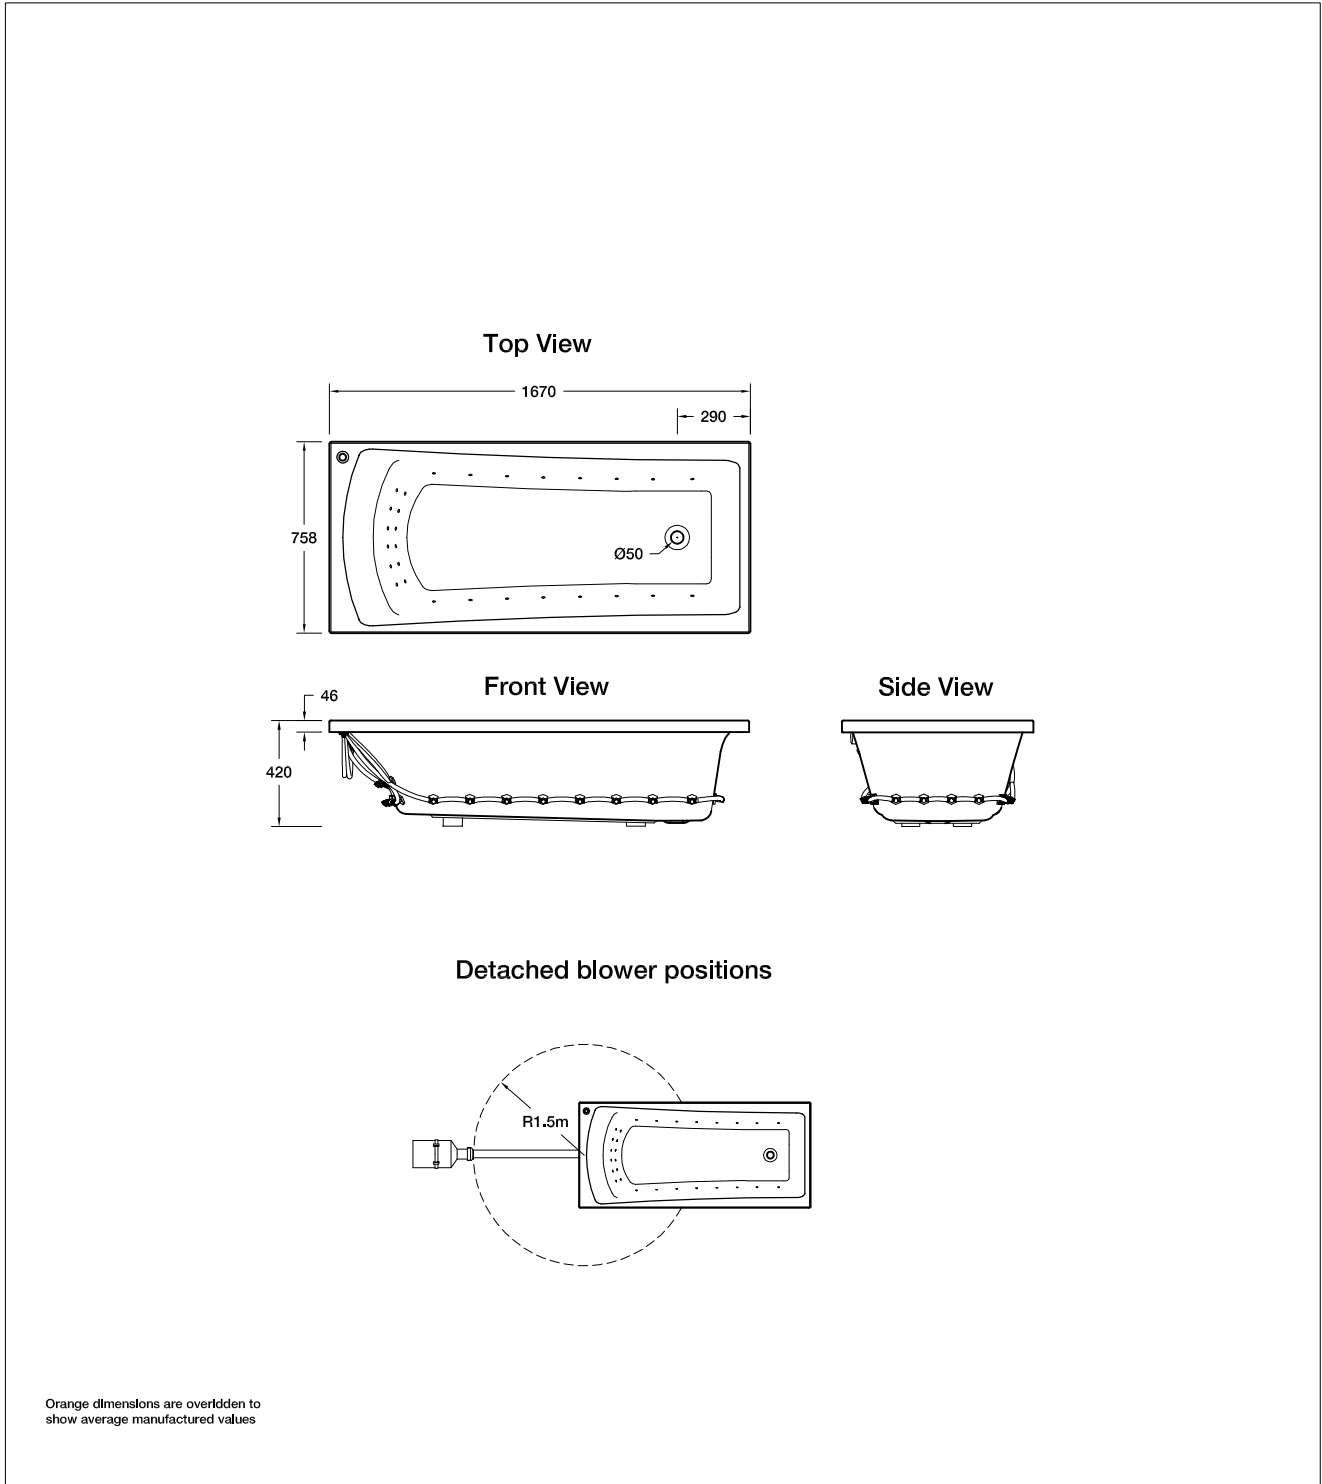

Valencia 1670x760mm Rec Drop in Det EAS Bath

SCALE: 1:30

					TOLERANCES UNLESS OTHERWISE SPECIFIED .X ± X ± XX ± XXX ± ANG ±	APPROVED		DATE 20/12/2010	PLOT DATE	SCALE 1:30	
						DRAWN S.BREEDS	DATE 20/12/2010	CHECKED	DATE 20/12/2010	DWG A4	
ALL DIMENSIONS IN mm					DO NOT SCALE DRAWING			AutoCAD		SIZE	
								THIRD ANGLE PROJECTION 			
					MATERIAL - DESCRIPTION EAS BATH VAL 1670 x 760 REC DROP IN DET						
A	ISSUED	S.BREEDS	20/12/2010		THIS DRAWING IN DESIGN AND DETAILS IS THE PROPERTY OF KOHLER NZ LTD. AND MAY NOT BE USED EXCEPT IN CONNECTION WITH KOHLER NZ LTD. WORK. ALL RIGHTS OF DESIGN OR INVENTION ARE RESERVED. COPYRIGHT					DWG NO. 1174977	SHEET 1 OF 1
DWG REVISION RECORD											