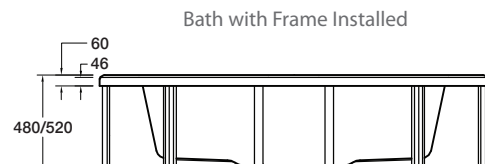

## Sorrento II™ Corner Bath

This bath provides maximum space for two to bathe while having a space-saving compact external design. Contoured for comfort with built-in accessories shelf.

- Colour/Finish** White
- Material** Duracryl® Acrylic
- Upstand** 14mm upstand for watertightness
- Optional Accessories** Flat Pack Timber Frame  
Bath Wall 2-Sided Flat  
Apron Panel Corner  
Englefield Pillow (Charcoal)

Size	External Dimensions (mm)			Internal Dimensions (mm)			Volume (L)
	Length	Width	Depth	Max Bathing Depth	Seating Base Width	Base Length	Full Capacity
1500 x 1500mm	1480	585	505	495	560	1520	490
1300 x 1300mm	1308	700	450	350	440	1290	260

Product	1500 x 1500mm	1300 x 1300mm
Bath	1075A-0	1996A-0
Flat Pack Timber Frame	1141303	1141306
Bath wall 2-Sided Flat	C0987A-0	C0985A-0
Apron Panel Corner	C0434A-0	C0435A-0
Englefield Pillow (Charcoal)	11205A-58	

All measurements shown are in millimetres.  
 Sizes are approximate.  
 1183704-A04-A April 2011

**New Zealand**  
 133 Diana Drive, Glenfield, Auckland, New Zealand  
 PO Box 100-146 NSMC, Auckland, 0745  
 Ph: 0800 100 382 Fax: 0800 66 44 88  
[www.Englefield.co.nz](http://www.Englefield.co.nz)