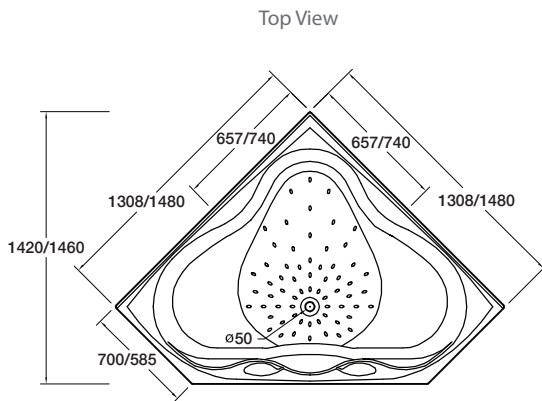

## Sorrento II™ Corner Bath

This bath provides maximum space for two to bathe while having a space-saving compact external design. Contoured for comfort with built-in accessories shelf.

- Colour/Finish** White
- Material** Duracryl® Acrylic
- Upstand** 14mm upstand for watertightness
- Optional Accessories** Flat Pack Timber Frame  
Bath Wall 2-Sided Flat  
Apron Panel Corner  
Englefield Pillow (Charcoal)

Size	External Dimensions (mm)			Internal Dimensions (mm)			Volume (L)
	Length	Width	Depth	Max Bathing Depth	Seating Base Width	Base Length	Full Capacity
1500 x 1500mm	1480	585	505	495	560	1520	490
1300 x 1300mm	1308	700	450	350	440	1290	260

Product	1500 x 1500mm	1300 x 1300mm
Bath	1075A-0	1996A-0
Flat Pack Timber Frame	1141303	1141306
Bath wall 2-Sided Flat	C0987A-0	C0985A-0
Apron Panel Corner	C0434A-0	C0435A-0
Englefield Pillow (Charcoal)	11205A-58	

All measurements shown are in millimetres.  
 Sizes are approximate.  
 1183704-A04-A April 2011

**New Zealand**  
 133 Diana Drive, Glenfield, Auckland, New Zealand  
 PO Box 100-146 NSMC, Auckland, 0745  
 Ph: 0800 100 382 Fax: 0800 66 44 88  
[www.Englefield.co.nz](http://www.Englefield.co.nz)