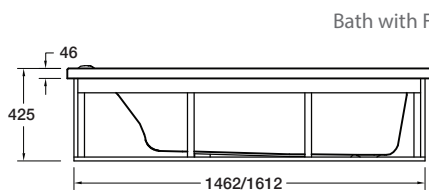

Sorrento II™ Rectangular Bath

Ideal for renovations and new builds, the Sorrento II Rectangular bath is easy to install, has a generous size bathing area, and comes with integral head and arm rests.

Colour/Finish Material	White Duracryl® Acrylic
Upstand	12.5mm upstand for watertightness
Optional Accessories	Flat Pack Timber Frame Bath Wall 2-Sided Flat Apron Panel 2-Sided Apron Panel 1-Sided

Size	External Dimensions (mm)			Internal Dimensions (mm)			Volume (L)
	Length	Width	Depth	Max Bathing Depth	Seating Base Width	Base Length	Full Capacity
1670 x 760mm	1668	757	425	405	460	1140	210
1520 x 760mm	1517	757	425	405	460	990	180

Product	1670 x 760mm	1520 x 760mm
Bath	1073A-0	1076A-0
Flat Pack Timber Frame	1141302	1141301
Bath Wall 2-Sided Flat	C0930A-0	C0928A-0
Apron Panel 2-Sided	C0464A-0	C0463A-0
Apron Panel 1-Sided	C0444A-0	C0443A-0