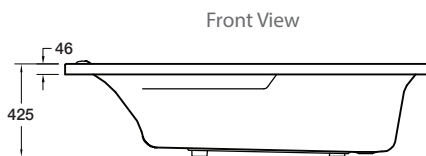

Sorrento II™ Rectangular Bath

Ideal for renovations and new builds, the Sorrento II Rectangular bath is easy to install, has a generous size bathing area, and comes with integral head and arm rests.

Colour/Finish Material	White Duracryl® Acrylic
Upstand	12.5mm upstand for watertightness
Optional Accessories	Flat Pack Timber Frame Bath Wall 2-Sided Flat Apron Panel 2-Sided Apron Panel 1-Sided

Size	External Dimensions (mm)			Internal Dimensions (mm)			Volume (L)
	Length	Width	Depth	Max Bathing Depth	Seating Base Width	Base Length	Full Capacity
1670 x 760mm	1668	757	425	405	460	1140	210
1520 x 760mm	1517	757	425	405	460	990	180

Product	1670 x 760mm	1520 x 760mm
Bath	1073A-0	1076A-0
Flat Pack Timber Frame	1141302	1141301
Bath Wall 2-Sided Flat	C0930A-0	C0928A-0
Apron Panel 2-Sided	C0464A-0	C0463A-0
Apron Panel 1-Sided	C0444A-0	C0443A-0