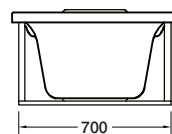

Sorrento II™ Rectangular Bath

Ideal for renovations and new builds, the Sorrento II Rectangular bath is easy to install, has a generous size bathing area, and comes with integral head and arm rests.

Colour/Finish Material	White Duracryl® Acrylic
Upstand	12.5mm upstand for watertightness
Optional Accessories	Flat Pack Timber Frame Bath Wall 2-Sided Flat Apron Panel 2-Sided Apron Panel 1-Sided

Size	External Dimensions (mm)			Internal Dimensions (mm)			Volume (L)
	Length	Width	Depth	Max Bathing Depth	Seating Base Width	Base Length	Full Capacity
1670 x 760mm	1668	757	425	405	460	1140	210
1520 x 760mm	1517	757	425	405	460	990	180