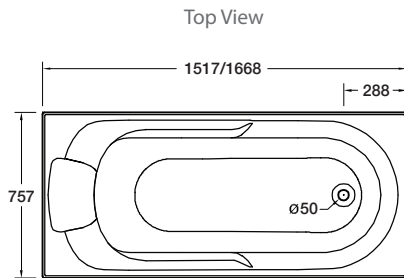

Sorrento II™ Rectangular Bath

Ideal for renovations and new builds, the Sorrento II Rectangular bath is easy to install, has a generous size bathing area, and comes with integral head and arm rests.

Colour/Finish Material	White Duracryl® Acrylic
Upstand	12.5mm upstand for watertightness
Optional Accessories	Flat Pack Timber Frame Bath Wall 2-Sided Flat Apron Panel 2-Sided Apron Panel 1-Sided

Size	External Dimensions (mm)			Internal Dimensions (mm)			Volume (L)
	Length	Width	Depth	Max Bathing Depth	Seating Base Width	Base Length	Full Capacity
1670 x 760mm	1668	757	425	405	460	1140	210
1520 x 760mm	1517	757	425	405	460	990	180

Product	1670 x 760mm	1520 x 760mm
Bath	1073A-0	1076A-0
Flat Pack Timber Frame	1141302	1141301
Bath Wall 2-Sided Flat	C0930A-0	C0928A-0
Apron Panel 2-Sided	C0464A-0	C0463A-0
Apron Panel 1-Sided	C0444A-0	C0443A-0

All measurements shown are in millimetres.
 Sizes are approximate.
 1183705-A04-C June 2017

Australia
 PO Box 257, Regents Park,
 NSW 2143, Australia
 Ph: 1800 ENGLEFIELD (1800 364 533)
 www.engagefield.com