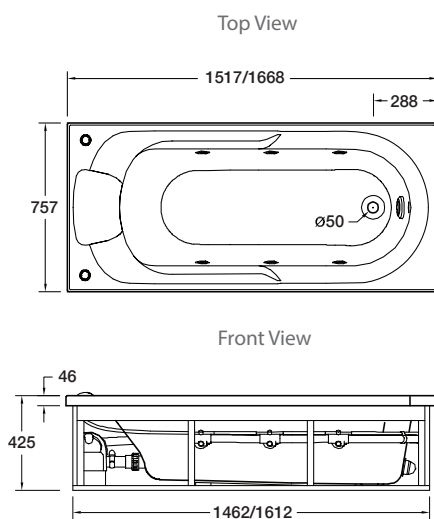

Sorrento II™ Rectangular Spa Bath

Ideal for renovations and new builds, the Sorrento II Rectangular spa includes moulded head and arm rests, 6 adjustable body massage jets and the Bodyguard® safety valve.

Colour/Finish Material	White Duracryl® Acrylic
Fittings	Chrome jets Chrome suction cover
Controls Pump	Electronic switch. Manual airflow control Hot
Number of Jets	6 adjustable body massage jets
Upstand	12.5mm upstand for watertightness
Included Components	Wooden frame Bodyguard® safety valve
Optional Accessories	Bath Wall 2-sided Flat Apron Panel 2-sided Apron Panel 1-sided

Size	External Dimensions (mm)			Internal Dimensions (mm)			Volume (L)
	Length	Width	Depth	Max Bathing Depth	Seating Base Width	Base Length	Full Capacity
1670 x 760mm	1668	757	425	405	460	1140	210
1520 x 760mm	1517	757	425	405	460	990	180

	Product	Chrome jets
	1670 x 760mm Pump Access ABC	1073A-ABCP2-0
	1520 x 760mm Pump Access ABC	1076A-ABCP2-0
Accessory	1670 x 760	1520 x 760
Bath Wall 2-Sided Flat	C0930A-0	C0928A-0
Apron Panel 2-Sided	C0464A-0	C0463A-0
Apron Panel 1-Sided	C0444A-0	C0443A-0