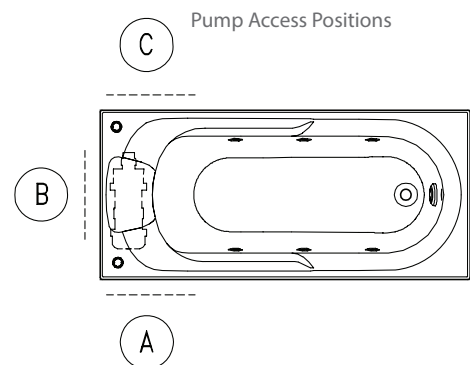

All measurements shown are in millimetres.
Sizes are approximate.
1183745-A04-C Aug 2021

New Zealand
133 Diana Drive, Glenfield, Auckland, New Zealand
PO Box 100-146 NSMC, Auckland, 0745
Ph: 0800 100 382 Fax: 0800 66 44 88
www.Englefield.co.nz