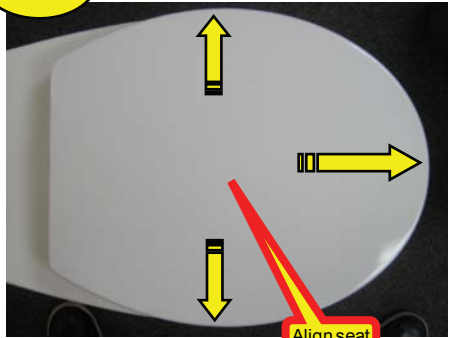

Push collar down
while pulling
straps up

3

4

Snap off straps

5

6

Insert gasket to
underside of
hinge plate

7

Bolt hinge plate to plastic toggle collar but do not fully tighten - it should still be adjustable.

8

9

Locate seat hinge over pins and press down until seat "clicks" into place

10

Align seat

11

Trace the outline of the hinge plate onto the pan