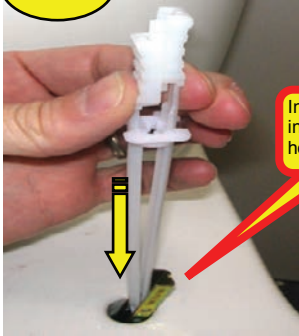

INSTALLATION INSTRUCTIONS

Trusted in New Zealand Since 1982

TOILET SEAT

Valencia

95047A-0

1

Insert toggle
into seat fixing
hole

2

Push collar down
while pulling
straps up

3

4

Snap off straps

5

6

Insert gasket to
underside of
hinge plate

7

Bolt hinge plate to plastic toggle collar but do not fully tighten - it should still be adjustable.

8

9

Locate seat hinge over pins and press down until seat "clicks" into place

10

Align seat

11

Trace the outline of the hinge plate onto the pan