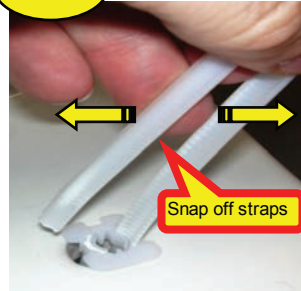

INSTALLATION INSTRUCTIONS

Trusted in New Zealand Since 1982

TOILET SEAT

Valencia

95047A-0

1

Insert toggle
into seat fixing
hole

2

Push collar down
while pulling
straps up

3

4

Snap off straps

5

6

Insert gasket to
underside of
hinge plate

7

Bolt hinge plate to plastic toggle collar but do not fully tighten - it should still be adjustable.

8

9

Locate seat hinge over pins and press down until seat "clicks" into place

10

Align seat

11

Trace the outline of the hinge plate onto the pan