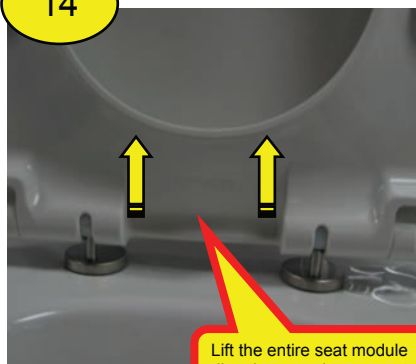

Bolt hinge plate to plastic toggle collar but do not fully tighten - it should still be adjustable.

8

9

Locate seat hinge over pins and press down until seat "clicks" into place

10

Align seat

11

Trace the outline of the hinge plate onto the pan

12

Press Quick Release Button

13

14

15

16

17

Repeat steps 10-16 if necessary