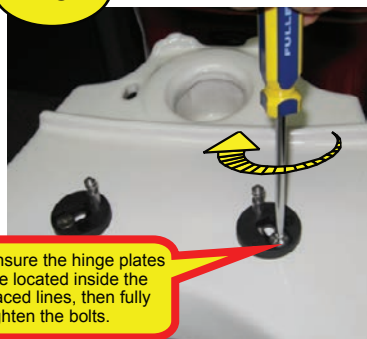

Bolt hinge plate to plastic toggle collar but do not fully tighten - it should still be adjustable.

8

9

Locate seat hinge over pins and press down until seat "clicks" into place

10

Align seat

11

Trace the outline of the hinge plate onto the pan

12

Press Quick Release Button

13

14

15

16

17

Repeat steps 10-16 if necessary