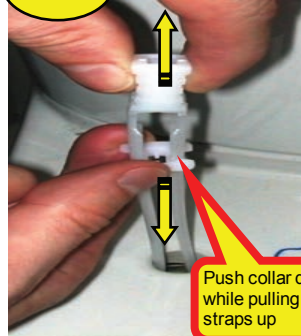

INSTALLATION INSTRUCTIONS

Trusted in New Zealand Since 1982

TOILET SEAT

Valencia

95047A-0

1

Insert toggle
into seat fixing
hole

2

Push collar down
while pulling
straps up

3

4

Snap off straps

5

6

Insert gasket to
underside of
hinge plate

7

Bolt hinge plate to plastic toggle collar but do not fully tighten - it should still be adjustable.

8

9

Locate seat hinge over pins and press down until seat "clicks" into place

10

Align seat

11

Trace the outline of the hinge plate onto the pan