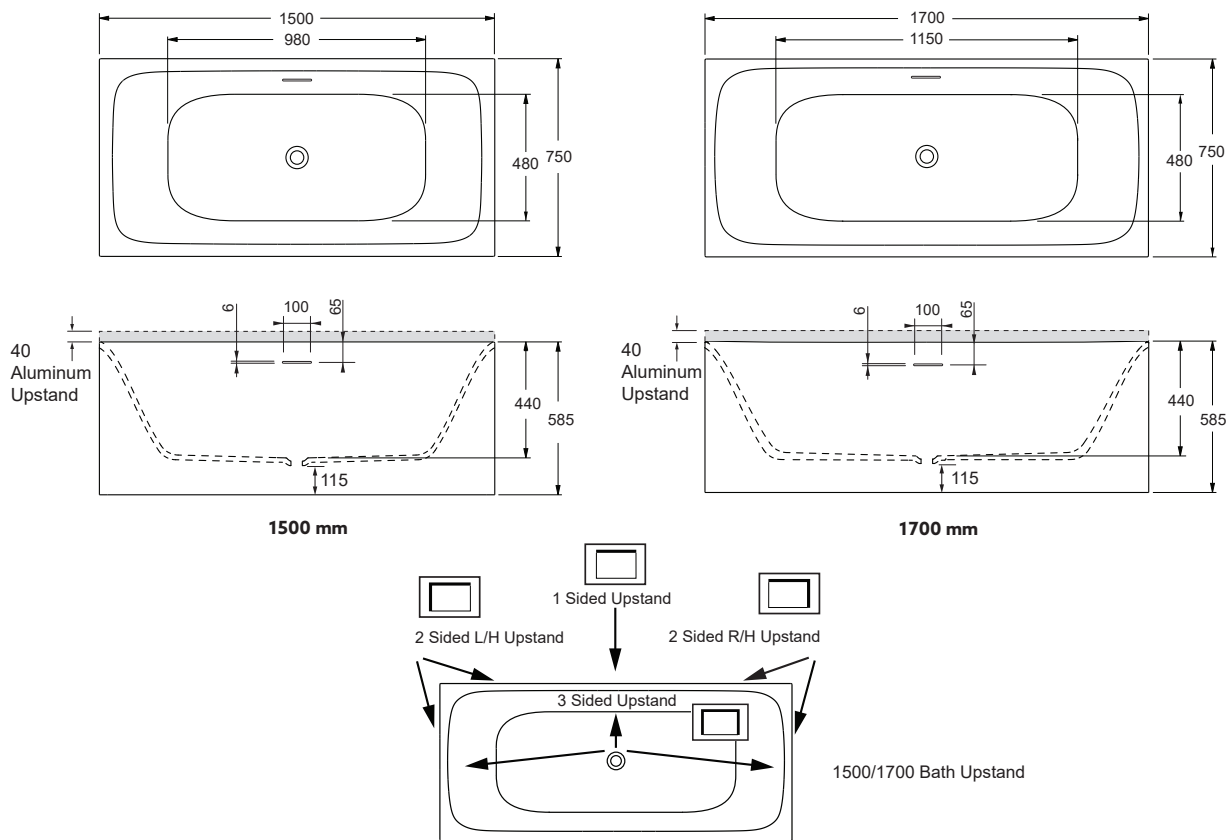

BATHS

Sierra Freestanding, Back-To-Wall / Corner Bath-With Upstand Option-1500x750mm, 1700x750mm

- Features/Option:** -With Overflow.
- Material/Finish** -Acrylic.
-White.
- Included Components** -Sierra freestanding bath.
-Installation instructions.
- Optional Accessories** -Optional upstand - part numbers below.

Note: Bath waste illustrated in photography are not included.

Technical Drawing:

Note:

Bath flow rate with overflow should not exceed 23L/min.

Size	External Dimensions (mm)			External Dimensions (mm)			Bath Volume (L)	Water Volume (L) To the Overflow	Net Weight (KG)
	Length	Width	Depth	Max Bathing Depth	Seating Base Width	Base Length			
Sierra 1500 Freestanding Bath	1500	750	585	440	480	980	240 L	200 L	45 KG
Sierra 1700 Freestanding Bath	1700	750	585	440	480	1150	285 L	229 L	49 KG

Product Codes

Product	Part Number
Sierra 1500 Back to Wall and Corner Bath Left and Right Hand	24249A-M-0
Sierra 1500 Back to Wall And Corner Bath 2 Sided Left Hand Upstand	23740A-M-0
Sierra 1500 Back to Wall And Corner Bath 2 Sided Right Hand Upstand	23741A-M-0
Sierra 1500 Back to Wall And Corner Bath 3 Sided Upstand	23742A-M-0

Kohler New Zealand Limited
0800 100 382
info@englefield.co.nz
englefield.co.nz

All measurements shown are in millimetres. Sizes are approximate.

March 2025
1644487-A04-A