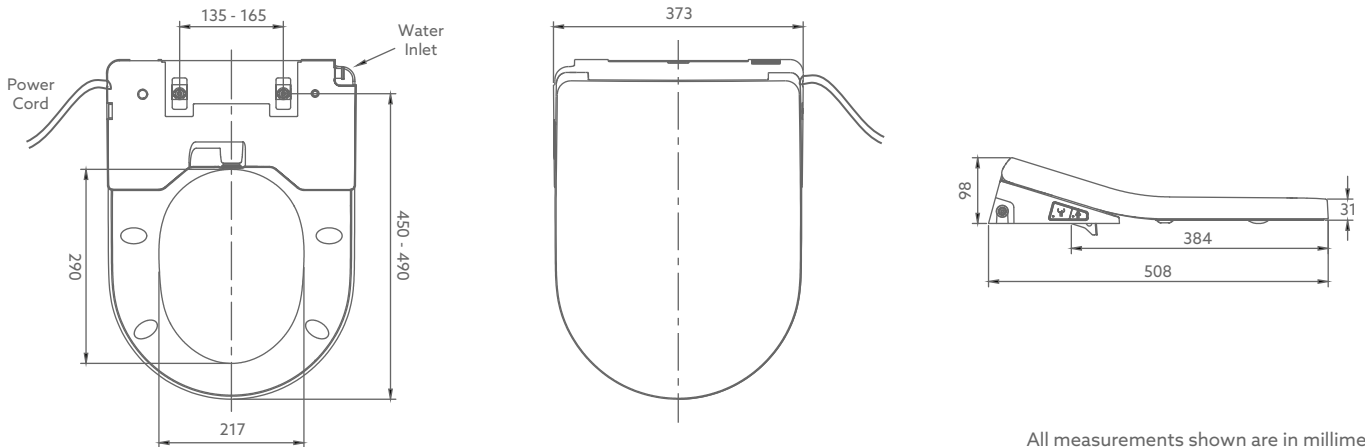

All measurements shown are in millimetres

New Zealand
Kohler New Zealand LTD
Ph: 0800 100 382
info@englefield.co.nz
englefield.co.nz

Australia

englefield.com

1678931-A04-A
March 2026