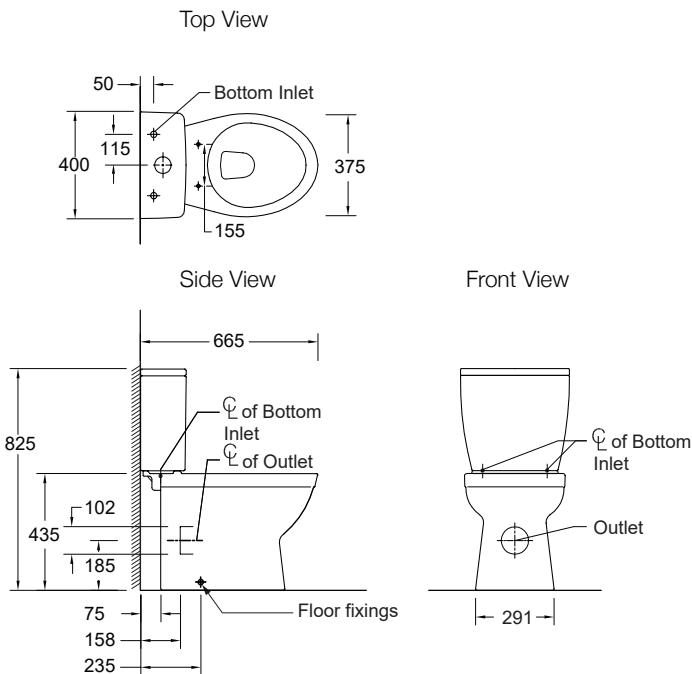

Valencia™ Close Coupled Toilet Suite

An attractive, all purpose, very versatile toilet suite, the new Valencia close coupled toilet suite will suit any installation requirement. It is modern-looking and affordable, and fits easily into any renovation or building budget.

- Colour/Finish Material** White.
Vitreous China.
- Included Components** Valencia Toilet Tank 4.5/3L.
Valencia Toilet Pan, Vario Trap.
Valencia metal hinge, quiet close toilet seat.
Vario pan connector.
- S - Trap installation** Standard Vario Pan Connector 12503A-NA
(Only supplied with 98277A-0) and offset Pan Collar 100794 (not supplied)
set out: 90 - 160mm
Large Vario Pan Connector 77837A-NA
(Only supplied with 98278A-0)
set out: 160 - 235mm.
- P - Trap installation** Set out: 185mm.
- Water Inlet** Bottom right or Bottom left.

WELS RATING
(4 Star 3.3L av. flush)

Product	Standard Vario Option (P-trap or S-trap 90-140)	Long Set-out Vario Option (P-trap or S-trap 160-235)
Valencia close coupled toilet suite	98277A-0	98278A-0

Trusted in New Zealand Since 1982

New Zealand
 133 Diana Drive, Glenfield, Auckland, New Zealand
 PO Box 100-146 NSMC, Auckland
 Ph: 0800 100 382 Fax: 0800 66 44 88
 www.Englefield.co.nz

All measurements shown are in millimetres.
 Sizes are approximate.