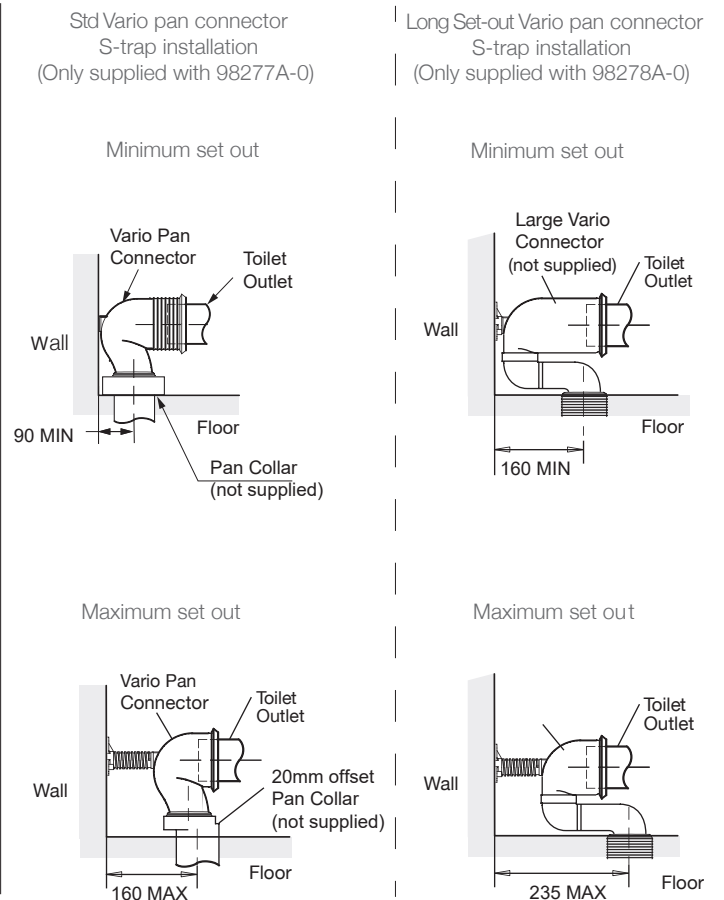

Valencia™ Close Coupled Toilet Suite

An attractive, all purpose, very versatile toilet suite, the new Valencia close coupled toilet suite will suit any installation requirement. It is modern-looking and affordable, and fits easily into any renovation or building budget.

- Colour/Finish Material** White.
Vitreous China.
- Included Components** Valencia Toilet Tank 4.5/3L.
Valencia Toilet Pan, Vario Trap.
Valencia metal hinge, quiet close toilet seat.
Vario pan connector.
- S - Trap installation** Standard Vario Pan Connector 12503A-NA
(Only supplied with 98277A-0) and offset Pan Collar 100794 (not supplied)
set out: 90 - 160mm
Large Vario Pan Connector 77837A-NA
(Only supplied with 98278A-0)
set out: 160 - 235mm.
- P - Trap installation** Set out: 185mm.
- Water Inlet** Bottom right or Bottom left.

WELS RATING
(4 Star 3.3L av. flush)

Product	Standard Vario Option (P-trap or S-trap 90-140)	Long Set-out Vario Option (P-trap or S-trap 160-235)
Valencia close coupled toilet suite	98277A-0	98278A-0

Trusted in New Zealand Since 1982