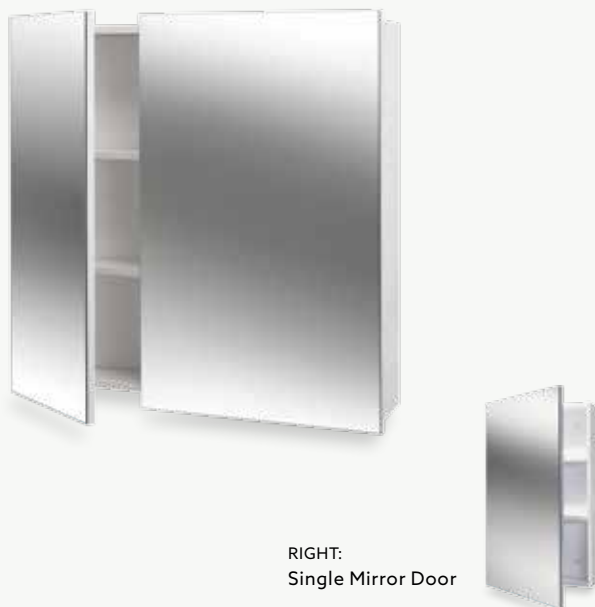

These quality, robust cabinets offer superb storage, especially for those things that need to be kept safely stored away from children.

- Two sizes to choose from: 450mm – single mirror door; 760mm – double mirror door.
- Soft close hinges with integrated handle.
- Hinges are 120° degree opening.
- Finished in durable white polyurethane paint.
- Mirror on inside of door (760mm: on larger door only).