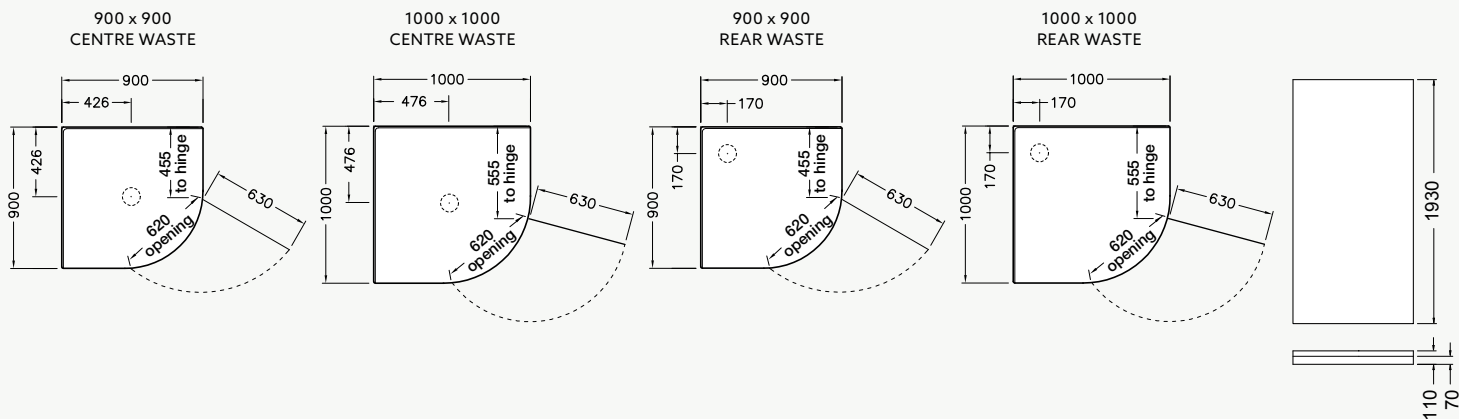

900 x 900, CENTRE WASTE

TILE OPTION

- White 706831A-0
- Metallic 706831A-SHP
- Silver Satin 706831A-SS

FLAT WALL

- White 706781A-0
- Metallic 706781A-SHP
- Silver Satin 706781A-SS

SIDE RECESSED WALL

- White 706780A-CRW-0
- Metallic 706780A-CRW-SHP
- Silver Satin 706780A-CRW-SS

CONTOUR CORNER PLUS WALL

- White 706780A-0
- Metallic 706780A-SHP
- Silver Satin 706780A-SS

1000 x 1000, CENTRE WASTE

TILE OPTION

- White 706829A-0
- Metallic 706829A-SHP
- Silver Satin 706829A-SS

FLAT WALL

- White 706777A-0
- Metallic 706777A-SHP
- Silver Satin 706777A-SS

SIDE RECESSED WALL

- White 706776A-CRW-0
- Metallic 706776A-CRW-SHP
- Silver Satin 706776A-CRW-SS

CONTOUR CORNER PLUS WALL

- White 706776A-0
- Metallic 706776A-SHP
- Silver Satin 706776A-SS

900 x 900, REAR WASTE

TILE OPTION

- White 706832A-0
- Metallic 706832A-SHP
- Silver Satin 706832A-SS

FLAT WALL

- White 706783A-0
- Metallic 706783A-SHP
- Silver Satin 706783A-SS

SIDE RECESSED WALL

- White 706780A-RRW-0
- Metallic 706780A-RRW-SHP
- Silver Satin 706780A-RRW-SS

CONTOUR CORNER PLUS WALL

- White 706782A-0
- Metallic 706782A-SHP
- Silver Satin 706782A-SS

1000 x 1000, REAR WASTE

TILE OPTION

- White 706830A-0
- Metallic 706830A-SHP
- Silver Satin 706830A-SS

FLAT WALL

- White 706779A-0
- Metallic 706779A-SHP
- Silver Satin 706779A-SS

SIDE RECESSED WALL

- White 706776A-RRW-0
- Metallic 706776A-RRW-SHP
- Silver Satin 706776A-RRW-SS

CONTOUR CORNER PLUS WALL

- White 706778A-0
- Metallic 706778A-SHP
- Silver Satin 706778A-SS