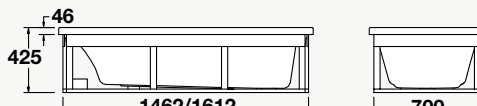

DROP-IN BATH WITH FLAT PACK FRAME INSTALLED