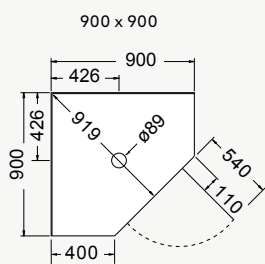

900 x 900

TILE OPTION

- White 706835A-0
- Metallic 706835A-SHP
- Silver Satin 706835A-SS

FLAT WALL

- White 706789A-0
- Metallic 706789A-SHP
- Silver Satin 706789A-SS

SIDE RECESSED WALL

- White 706788A-CRW-0
- Metallic 706788A-CRW-SHP
- Silver Satin 706788A-CRW-SS

CONTOUR CORNER PLUS WALL

- White 706788A-0
- Metallic 706788A-SHP
- Silver Satin 706788A-SS

1000 x 1000

TILE OPTION

- White 706833A-0
- Metallic 706833A-SHP
- Silver Satin 706833A-SS

FLAT WALL

- White 706785A-0
- Metallic 706785A-SHP
- Silver Satin 706785A-SS

SIDE RECESSED WALL

- White 706784A-CRW-0
- Metallic 706784A-CRW-SHP
- Silver Satin 706784A-CRW-SS

CONTOUR CORNER PLUS WALL

- White 706784A-0
- Metallic 706784A-SHP
- Silver Satin 706784A-SS

*Side recessed wall available when changeover to low profile tray completed. Please check website.