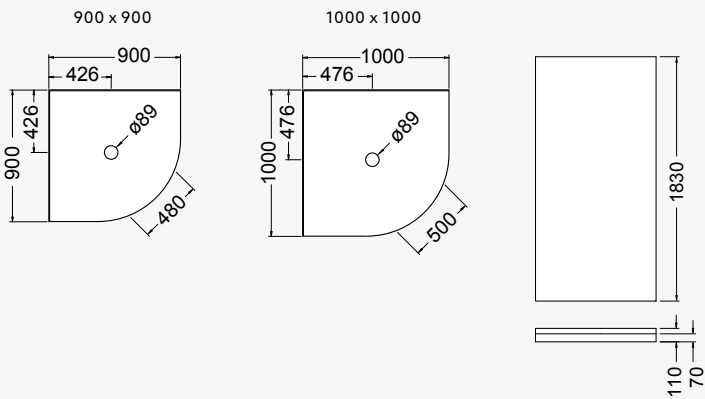

**SAPPHIRE®
ROUND SLIDING SHOWER**

- A choice of 2 sizes: 1000mm x 1000mm, 900mm x 900mm.
- Space saving double sliding doors open within the shower enclosure.
- 6mm clear, curved toughened safety glass.
- Low profile tray 70mm.

NOW WITH
LOW PROFILE TRAY

900 x 900

FLAT WALL

☐ White 36840A-0

CONTOUR CORNER PLUS WALL

☐ White 36839A-0

1000 x 1000

FLAT WALL

☐ White 36837A-0

CONTOUR CORNER PLUS WALL

☐ White 36836A-0

**SAPPHIRE®
ALCOVE PIVOT SHOWER**

- A choice of 2 sizes: 1000mm x 1000mm, 900mm x 900mm.
- Fully reversible door so it can adapt to your bathroom.
- 4mm clear toughened safety glass.
- Low profile tray 70mm.

NOW WITH
LOW PROFILE TRAY

900 x 900

FLAT WALL

☐ White 13923A-0

CONTOUR CORNER PLUS WALL

☐ White 13922A-0

1000 x 1000

FLAT WALL

☐ White 13920A-0

CONTOUR CORNER PLUS WALL

☐ White 13919A-0