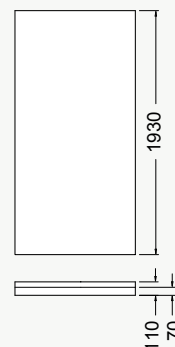

VALENCIA ELITE®
CORNER PIVOT SHOWER

900 x 750mm / 750 x 900mm

- Two sizes to choose from: 900 x 750mm, 750 x 900mm; with the glass return panel on the right-hand side or the left-hand side.
- Low profile tray (70mm).
- Reversible doors – left or right hand opening, and full length magnetic door seal.
- Premium quality, durable metal pivot hinges.
- Available in white, metallic and satin silver.

CENTRE WASTE

WITH
CLEANLESS
INTERIOR GLASS
TREATMENT

750 x 900
RIGHT HAND

900 x 750, LEFT HAND

TILE OPTION

- ☐ White 706814A-0
- ☒ Metallic 706814A-SHP
- ☐ Silver Satin 706814A-SS

FLAT WALL

- ☐ White 706748A-0
- ☒ Metallic 706748A-SHP
- ☐ Silver Satin 706748A-SS

SIDE RECESSED WALL

- ☐ White 706746A-CRW-0
- ☒ Metallic 706746A-CRW-SHP
- ☐ Silver Satin 706746A-CRW-SS

CONTOUR CORNER PLUS WALL

- ☐ White 706746A-0
- ☒ Metallic 706746A-SHP
- ☐ Silver Satin 706746A-SS

750 x 900, LEFT HAND

TILE OPTION

- ☐ White 706816A-0
- ☒ Metallic 706816A-SHP
- ☐ Silver Satin 706816A-SS

FLAT WALL

- ☐ White 706752A-0
- ☒ Metallic 706752A-SHP
- ☐ Silver Satin 706752A-SS

SIDE RECESSED WALL

- ☐ White 706750A-CRW-0
- ☒ Metallic 706750A-CRW-SHP
- ☐ Silver Satin 706750A-CRW-SS

CONTOUR CORNER PLUS WALL

- ☐ White 706750A-0
- ☒ Metallic 706750A-SHP
- ☐ Silver Satin 706750A-SS

900 x 750, RIGHT HAND

TILE OPTION

- ☐ White 706815A-0
- ☒ Metallic 706815A-SHP
- ☐ Silver Satin 706815A-SS

FLAT WALL

- ☐ White 706749A-0
- ☒ Metallic 706749A-SHP
- ☐ Silver Satin 706749A-SS

SIDE RECESSED WALL

- ☐ White 706747A-CRW-0
- ☒ Metallic 706747A-CRW-SHP
- ☐ Silver Satin 706747A-CRW-SS

CONTOUR CORNER PLUS WALL

- ☐ White 706747A-0
- ☒ Metallic 706747A-SHP
- ☐ Silver Satin 706747A-SS

750 x 900, RIGHT HAND

TILE OPTION

- ☐ White 706817A-0
- ☒ Metallic 706817A-SHP
- ☐ Silver Satin 706817A-SS

FLAT WALL

- ☐ White 706753A-0
- ☒ Metallic 706753A-SHP
- ☐ Silver Satin 706753A-SS

SIDE RECESSED WALL