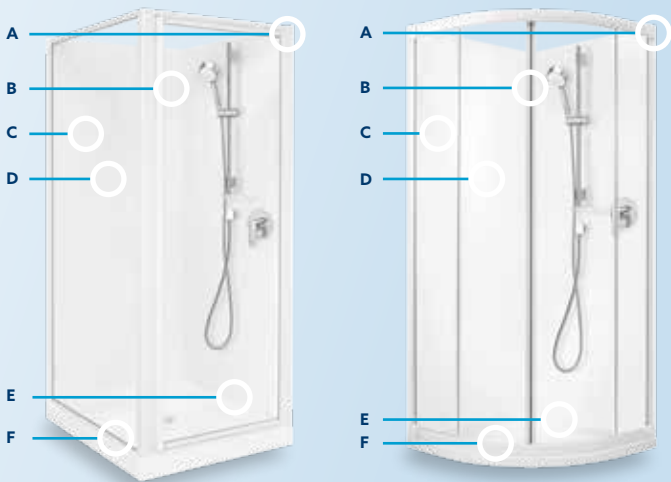

FEATURES UP CLOSE

Take a closer look to appreciate the innovation that has gone into the creation of a Sapphire® shower.

A. HEIGHT

1.9 metres, including tray.

B. REVERSIBLE DOORS

For greater flexibility and adjustability some Sapphire showers have fully reversible doors, allowing them to adapt to your bathroom.

C. TOUGHENED GLASS

All Englefield Sapphire showers are supplied with toughened safety glass meeting all NZ Safety Standards.

D. QUALITY DURACRYL® ACRYLIC WALLS

Duracryl® acrylic walls are developed with the latest technology with Senosan® Antibac® that are scratch and mould resistant to take the hard work out of cleaning while standing up to the daily demands of a busy family.

E. QUICK-FIT™ LOW PROFILE SHOWER TRAY

Manufactured from resilient sanitary grade acrylic, our low profile shower trays feature a 40mm upstand for increased watertightness and 70mm sill height.

F. WATER SEALS

Transparent, more mould resistant, flexible sealing gaskets on the door enhance watertightness.

MOULDED WALLS

The patented Corner Contour PLUS wall allows for shelf-space while taking up minimal space, and has four removable shelves that are easy to clean. (Flat Wall options shown).

SAPPHIRE® SQUARE CORNER SHOWER

- A choice of 2 sizes: 1000mm x 1000mm, 900mm x 900mm.
- Fully reversible door and full length magnetic door seal.
- 4mm toughened safety glass door and return.
- Low profile tray 70mm.