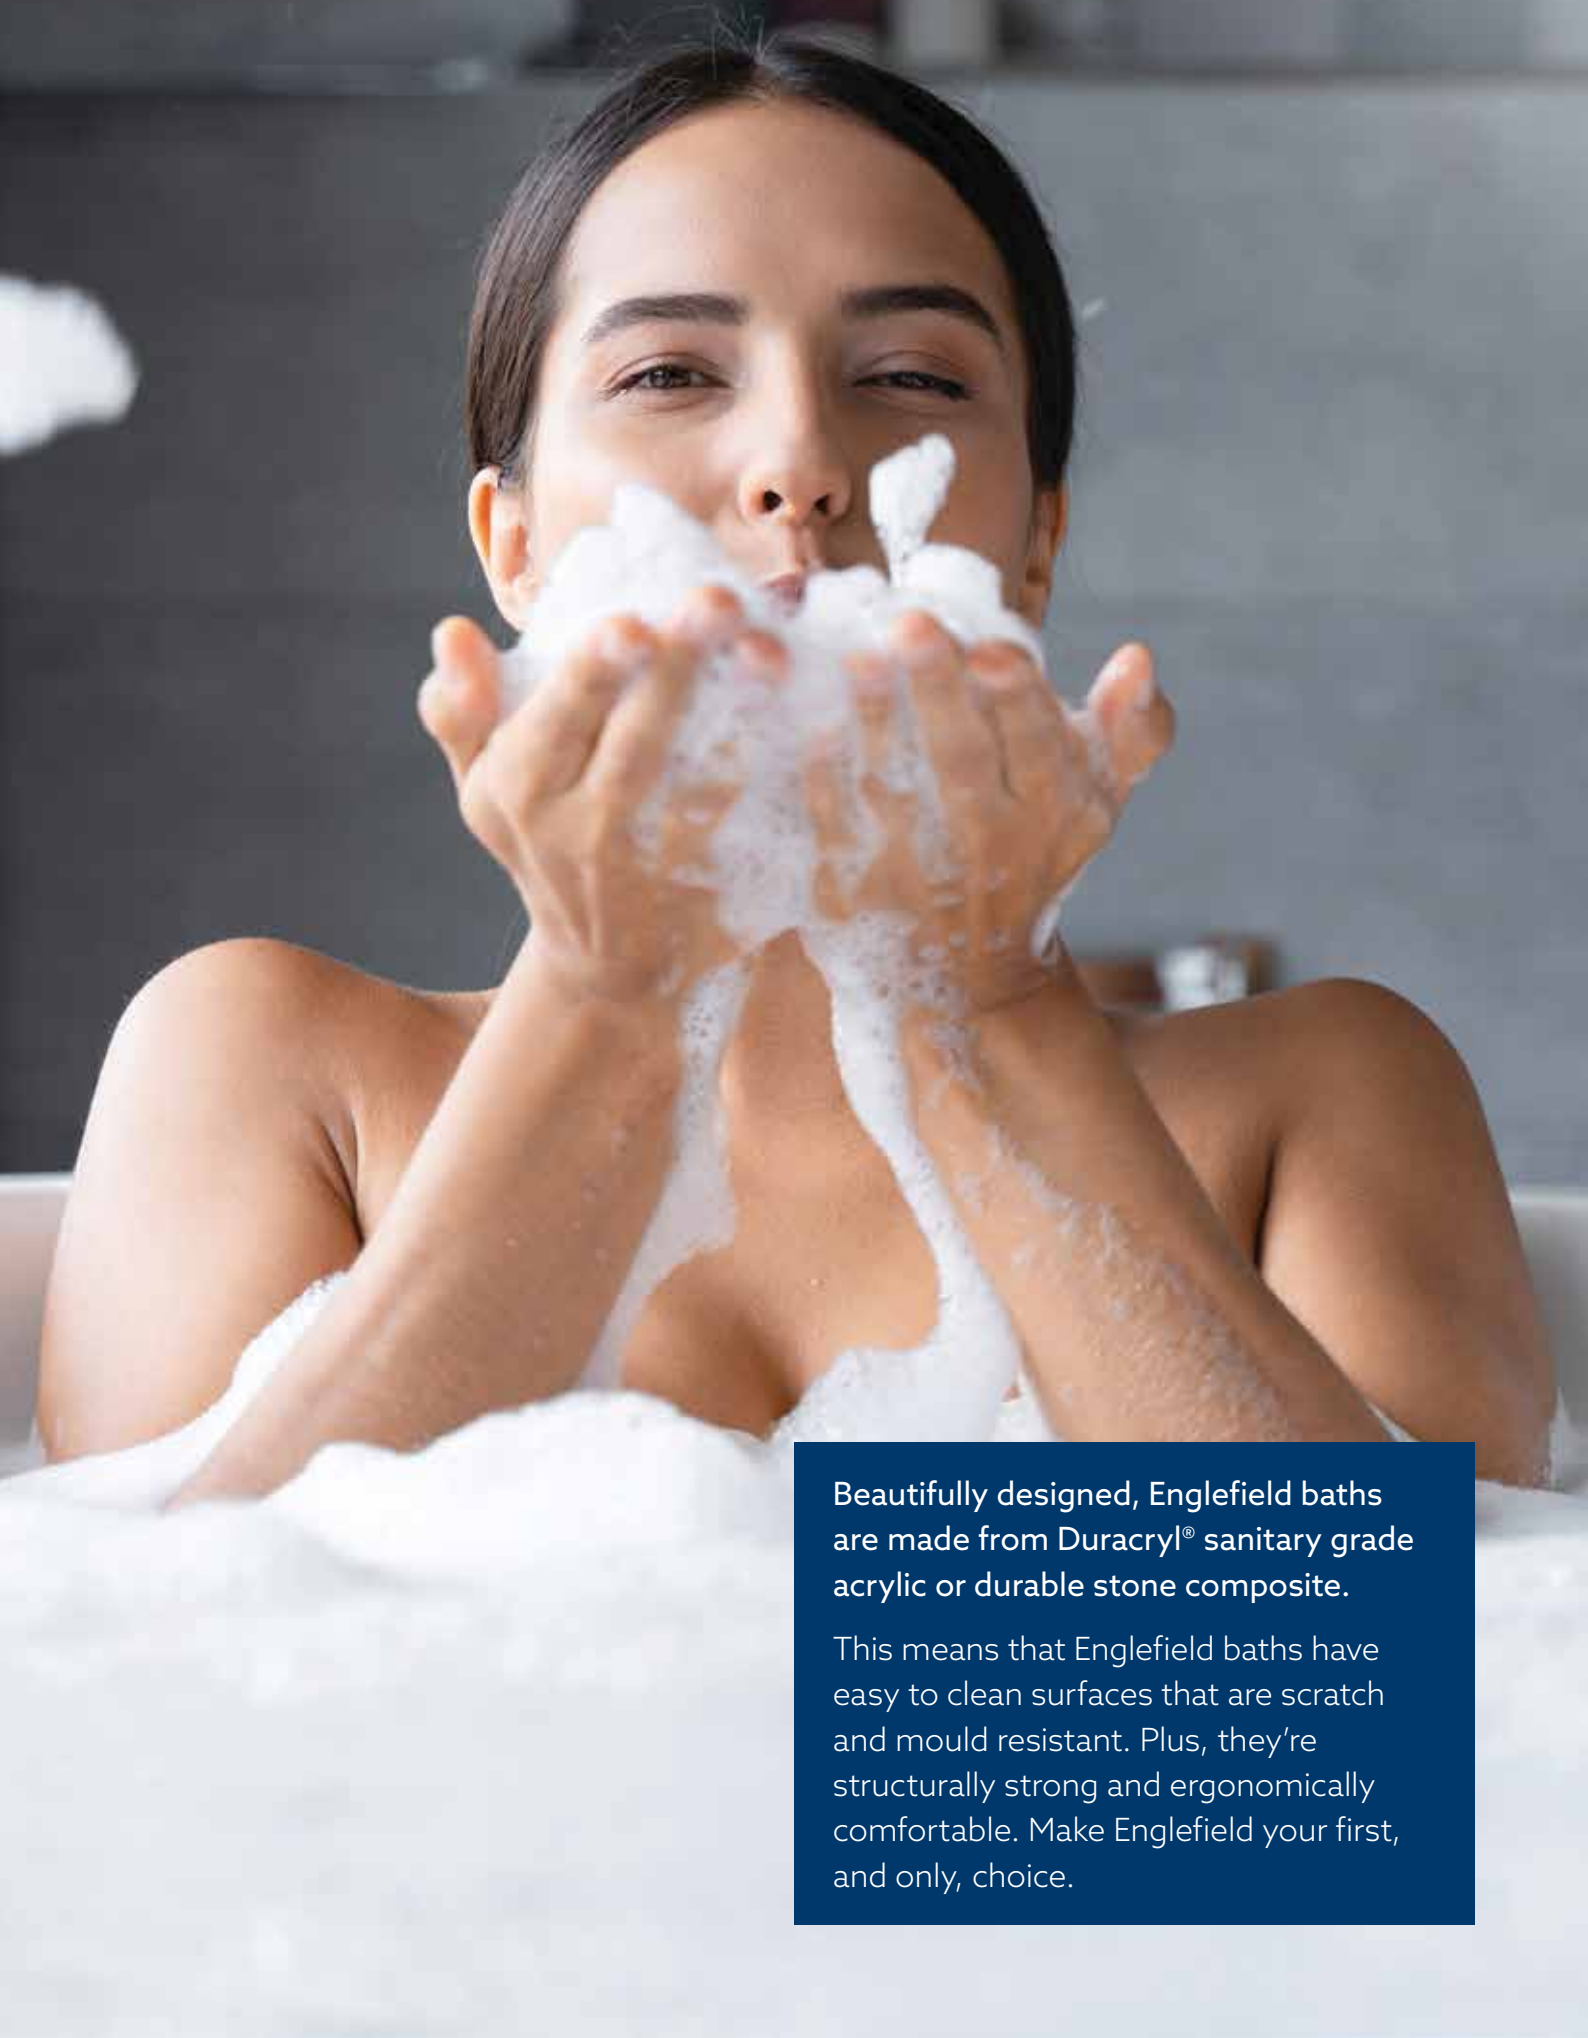

BATHS

Beautifully designed, Englefield baths are made from Duracryl® sanitary grade acrylic or durable stone composite.

This means that Englefield baths have easy to clean surfaces that are scratch and mould resistant. Plus, they're structurally strong and ergonomically comfortable. Make Englefield your first, and only, choice.