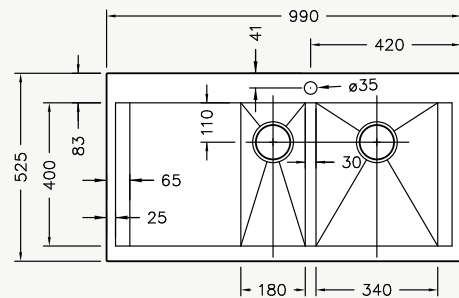

1 1/4 Bowl Left Hand
1 1/4 Bowl Right Hand

72745A-1S-NA
72744A-1S-NA

Please note tapware and accessories illustrated in photography are not included.