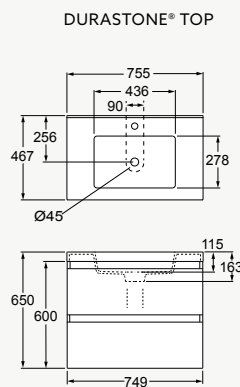

DURASTONE TOP

1. Scorched Oak 99228A-DW
   - Salty Elm 99228A-LW
   - Classic White 99228A-0
2. 32mm Waste w Overflow (not supplied)

CERAMIC TOP

1. Scorched Oak 30028A-DW
   - Salty Elm 30028A-LW
   - Classic White 30028A-0
2. 99326A-CP

*Colours subject to change. Refer to Englefield website for latest options available.