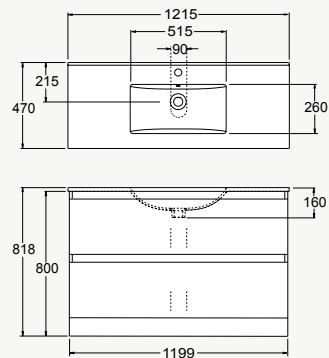

CERAMIC TOP

DURASTONE TOP

1. Scorched Oak
   - Salty Elm
   - Classic White
2. 32mm Waste w Overflow (not supplied)

- 8953A-DW
- 8953A-LW
- 8953A-0
- 99326A-CP

DURASTONE TOP

1. Scorched Oak
   - Salty Elm
   - Classic White
2. 32mm Waste w Overflow (not supplied)

- 99232A-DW
- 99232A-LW
- 99232A-0

CERAMIC TOP

1. Scorched Oak
   - Salty Elm
   - Classic White
2. 30035A-DW
   30035A-LW
   30035A-0
   99326A-CP

*Colours subject to change. Refer to Englefield website for latest options available.

*Colours subject to change. Refer to Englefield website for latest options available.