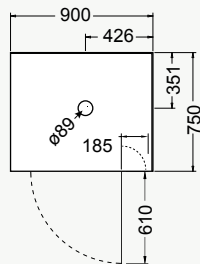

900 x 750
LEFT HAND