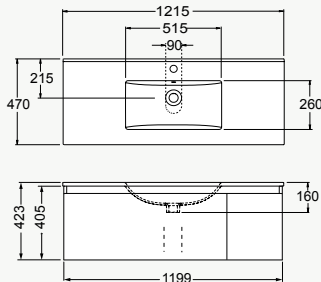

CERAMIC TOP,
SINGLE BOWL