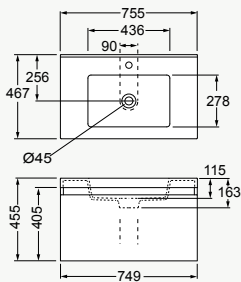

DURASTONE® TOP