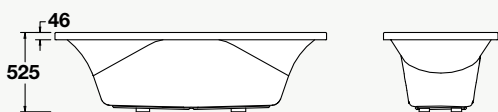

DROP-IN BATH