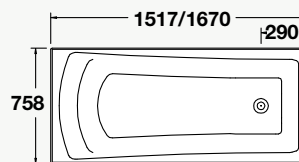

VALENCIA® RECTANGULAR BATH

A modern, spacious design, with generous internal dimensions for bathing.

- 1670 x 760mm without frame. (Full capacity volume: 320 litres)*
- 1520 x 760mm without frame. (Full capacity volume: 280 litres)*
- Generous internal dimensions for bathing. Contoured backrest.
- 12.5mm upstand for watertightness.