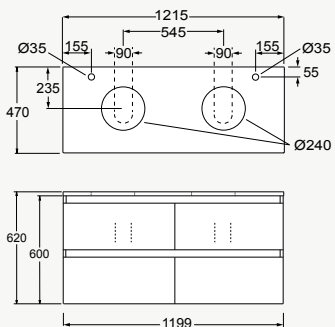

LEFT & RIGHT TAPHOLES