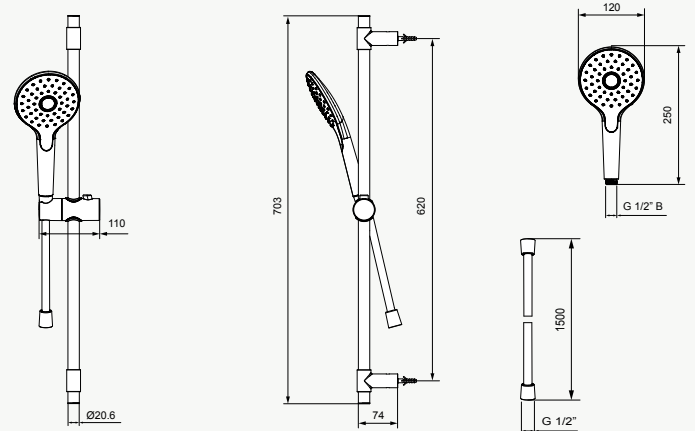

- Slide Shower - Polished Chrome
- Slide Shower - Matte Black
- Slide Shower - Brushed Nickel

- 29689A-CP
- 29689A-BL
- 29689A-BN