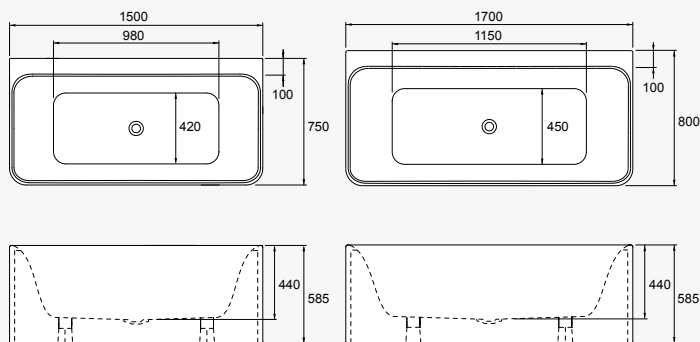

VALENCIA® II FREESTANDING BACK TO WALL BATH

The Valencia freestanding back-to-wall bath fits to the wall and gives the luxury look and feel of a freestanding bath, where space is limited.

- Two sizes: 1500 x 750mm; 1700 x 800mm.
- Full capacity volume: 1500mm – 220 litres; 1700mm – 280 litres*.
- Seamless one piece acrylic bath.
- Optional accessories: 40mm pop-up bath waste; flexible waste and trap system; upstand (refer to page 38).

	1500 x 750	1700 x 800
Freestanding Bath	24247A-0	24248A-0
40mm Bath Waste (not supplied)	99329A-CP	99329A-CP
Self-sealing Trap with Flexible Waste Pipe	80144A-NA	80144A-NA

*All litre volumes are approximate only and are provided as a comparative reference against other Englefield baths.

TUSCANO® FREESTANDING CURVED RECTANGULAR BATH

The Tuscano freestanding bath will certainly make a design statement in your bathroom. With beautiful soft curved ends, and straight sides, this bath offers a thoughtful design twist.

- Two sizes: 1500 x 750mm; 1700 x 800mm.
- Full capacity volume: 1500mm – 270 litres; 1700mm – 320 litres*.
- Seamless one piece acrylic bath.
- Optional accessories: 40mm pop-up bath waste; flexible waste and trap system; upstand (refer to page 38).