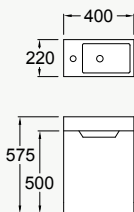

Right Side Hinged Vanity
Left Side Hinged Vanity
32mm Waste w Overflow (not supplied)

99217A-1-0
99287A-1-0
99326A-CP

SAPPHIRE®
MIRROR CABINETS

These quality, robust cabinets offer superb storage, especially for those things that need to be kept safely stored away from children.

- Two sizes to choose from: 450mm – single mirror door; 760mm – double mirror door.
- Soft close hinges with integrated handle.
- Hinges are 120° degree opening.
- Finished in durable white polyurethane paint.
- Mirror on inside of door (760mm: on larger door only).