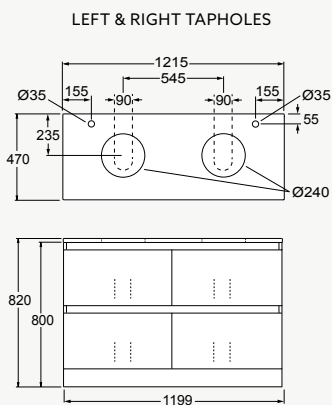

NO TAPHOLE

- WHITE STONE TOP
- Scorching Oak 8954A-OS01-DW
- Salty Elm 8954A-OS01-LW
- Classic White 8954A-OS01-0
- GREY STONE TOP
- Scorching Oak 8954A-GS01-DW
- Salty Elm 8954A-GS01-LW
- Classic White 8954A-GS01-0
- BLACK STONE TOP
- Scorching Oak 8954A-7S01-DW
- Salty Elm 8954A-7S01-LW
- Classic White 8954A-7S01-0

LEFT & RIGHT TAPHOLES

- WHITE STONE TOP
- Scorching Oak 8954A-OS1LR-DW
- Salty Elm 8954A-OS1LR-LW
- Classic White 8954A-OS1LR-0
- GREY STONE TOP
- Scorching Oak 8954A-GS1LR-DW
- Salty Elm 8954A-GS1LR-LW
- Classic White 8954A-GS1LR-0
- BLACK STONE TOP
- Scorching Oak 8954A-7S1LR-DW
- Salty Elm 8954A-7S1LR-LW
- Classic White 8954A-7S1LR-0

NO TAPHOLE

- WHITE STONE TOP
- Scorching Oak 99233A-OS01-DW
- Salty Elm 99233A-OS01-LW
- Classic White 99233A-OS01-0
- GREY STONE TOP
- Scorching Oak 99233A-GS01-DW
- Salty Elm 99233A-GS01-LW
- Classic White 99233A-GS01-0
- BLACK STONE TOP
- Scorching Oak 99233A-7S01-DW
- Salty Elm 99233A-7S01-LW
- Classic White 99233A-7S01-0

RIGHT HAND TAPHOLE

- WHITE STONE TOP
- Scorching Oak 99233A-OS01R-DW
- Salty Elm 99233A-OS01R-LW
- Classic White 99233A-OS01R-0
- GREY STONE TOP
- Scorching Oak 99233A-GS1R-DW
- Salty Elm 99233A-GS1R-LW
- Classic White 99233A-GS1R-0
- BLACK STONE TOP
- Scorching Oak 99233A-7S01R-DW
- Salty Elm 99233A-7S01R-LW
- Classic White 99233A-7S01R-0

*Colours subject to change. Refer to Englefield website for latest options available.

*Colours subject to change. Refer to Englefield website for latest options available.