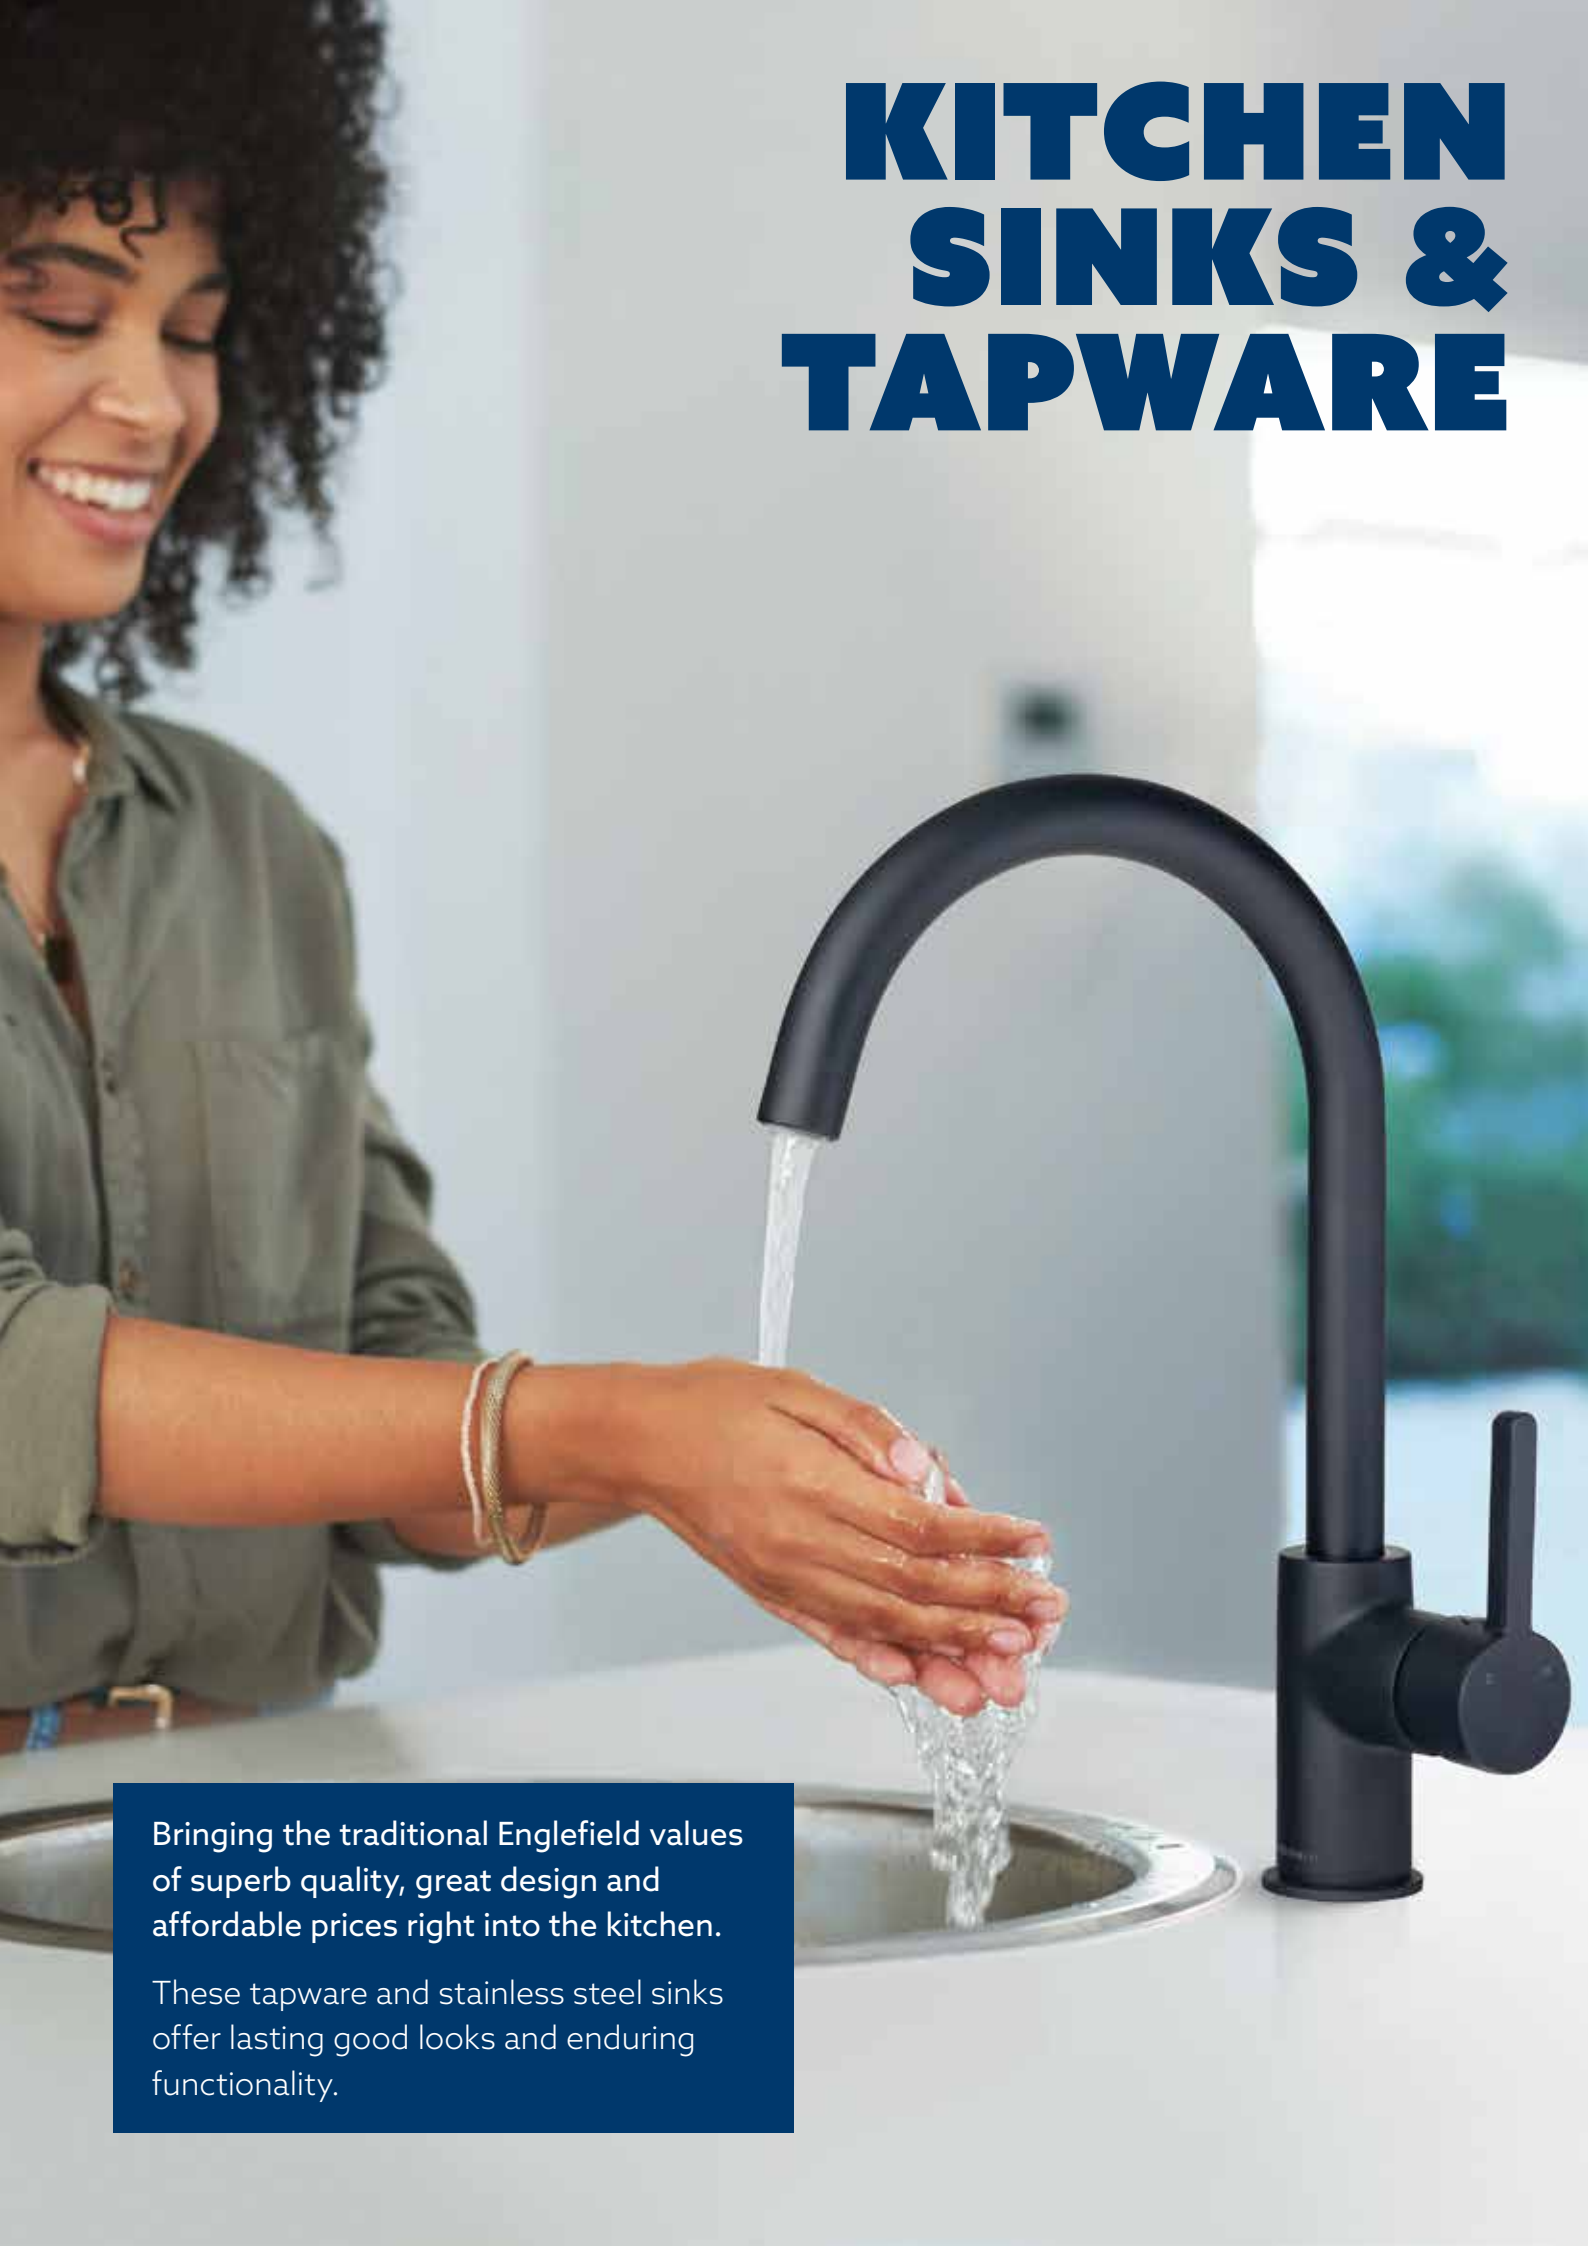

KITCHEN SINKS & TAPWARE

Bringing the traditional Englefield values of superb quality, great design and affordable prices right into the kitchen.

These tapware and stainless steel sinks offer lasting good looks and enduring functionality.