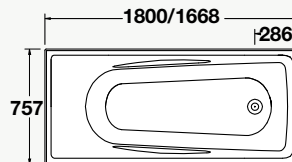

STUDIO™ II RECTANGULAR BATH 1800 x 760mm, Symmetrical

Designed with stylish dual contoured lumbar and arm supports.

- 1800 x 760mm without frame. (Full capacity volume: 400 litres)*
- Extra deep with dual contoured lumbar support and contoured armrests.
- Symmetrical bath with central waste.
- 12.5mm upstand for watertightness.
- For additional comfort, use the Studio bath pillow (available separately).

- Drop-in Bath
- Flat Pack Timber Frame
- Studio Pillow (charcoal)
- 40mm Bath Waste (not supplied)

- **1800 x 760**
- 1062A-0
- 1141305
- 1092A-58
- 99329A-CP

*All litre volumes are approximate only and are provided as a comparative reference against other Englefield baths.

STUDIO™ II RECTANGULAR BATH

Sink into the extra deep Studio II bath, with contoured support for the single bather.

- 1800 x 760mm without frame. (Full capacity volumes: 420 litres)*
- 1670 x 760mm without frame. (Full capacity volume: 370 litres)*
- Extra deep with contoured lumbar support and armrests.
- 12.5mm upstand for watertightness.
- For additional comfort, use the Studio bath pillow (available separately).

- Drop-in Bath
- Flat Pack Timber Frame
- Studio Pillow (charcoal)
- 40mm Bath Waste (not supplied)

- **1670 x 760**
- 1063A-0
- 1141304
- 1092A-58
- 99329A-CP

*All litre volumes are approximate only and are provided as a comparative reference against other Englefield baths.