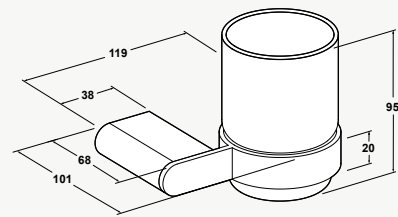

**MILANO™
TUMBLER HOLDER**

- Polished, chrome plated alloy.
- Easy to install.
- Hard wearing and robust.

■ Tumbler Holder - Polished Chrome

75674A-CP