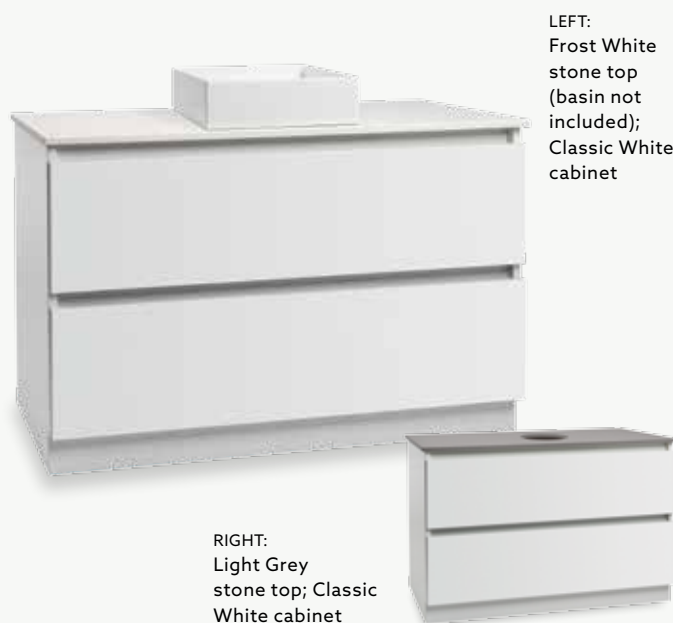

LEFT:
Frost White
stone top
(basin not
included);
Classic White
cabinet

RIGHT:
Light Grey
stone top;
Classic
White cabinet