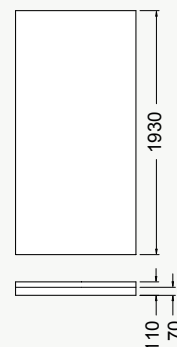

750 x 900

TILE OPTION

☐ White	706822A-0
☒ Metallic	706822A-SHP
☒ Silver Satin	706822A-SS

FLAT WALL

☐ White	706763A-0
☒ Metallic	706763A-SHP
☒ Silver Satin	706763A-SS

SIDE RECESSED WALL

☐ White	706762A-3CRW-0
☒ Metallic	706762A-3CRW-SHP
☒ Silver Satin	706762A-3CRW-SS

CONTOUR CORNER PLUS WALL

☐ White	706762A-0
☒ Metallic	706762A-SHP
☒ Silver Satin	706762A-SS

900 x 750

TILE OPTION

☐ White	706821A-0
☒ Metallic	706821A-SHP
☒ Silver Satin	706821A-SS

FLAT WALL

☐ White	706761A-0
☒ Metallic	706761A-SHP
☒ Silver Satin	706761A-SS

SIDE RECESSED WALL

☐ White	706760A-3CRW-0
☒ Metallic	706760A-3CRW-SHP
☒ Silver Satin	706760A-3CRW-SS

CONTOUR CORNER PLUS WALL

☐ White	706760A-0
☒ Metallic	706760A-SHP
☒ Silver Satin	706760A-SS

*Side recessed wall available when changeover to low profile tray completed. Please check website. When side recessed walls are available this feature will only be available for either side wall (NOT the back wall, opposite door).