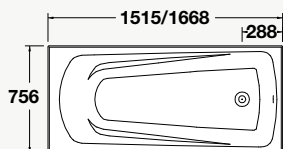

DUO™ II RECTANGULAR BATH

A dual use bath/shower base specially designed for shower over bath installations.

- 1670 x 760mm without frame. (Full capacity volume: 290 litres)*
- 1520 x 760mm without frame. (Full capacity volume: 260 litres)*
- Wide square shaped shower area, reinforced with wooden base board.
- 25mm upstand for watertightness.