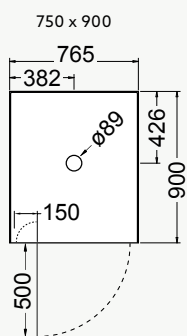

750 x 900

TILE OPTION

☐ White	706822A-0
☒ Metallic	706822A-SHP
☒ Silver Satin	706822A-SS

FLAT WALL

☐ White	706763A-0
☒ Metallic	706763A-SHP
☒ Silver Satin	706763A-SS

SIDE RECESSED WALL

☐ White	706762A-3CRW-0
☒ Metallic	706762A-3CRW-SHP
☒ Silver Satin	706762A-3CRW-SS

CONTOUR CORNER PLUS WALL

☐ White	706762A-0
☒ Metallic	706762A-SHP
☒ Silver Satin	706762A-SS

900 x 750

TILE OPTION

☐ White	706821A-0
☒ Metallic	706821A-SHP
☒ Silver Satin	706821A-SS

FLAT WALL

☐ White	706761A-0
☒ Metallic	706761A-SHP
☒ Silver Satin	706761A-SS

SIDE RECESSED WALL

☐ White	706760A-3CRW-0
☒ Metallic	706760A-3CRW-SHP
☒ Silver Satin	706760A-3CRW-SS

CONTOUR CORNER PLUS WALL

☐ White	706760A-0
☒ Metallic	706760A-SHP
☒ Silver Satin	706760A-SS

*Side recessed wall available when changeover to low profile tray completed. Please check website. When side recessed walls are available this feature will only be available for either side wall (NOT the back wall, opposite door).