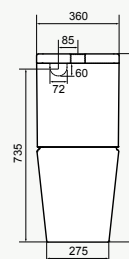

EVORA™ RIMLESS BACK TO WALL TOILET

- Fully back to wall with rimless pan for easy clean.
- Clean Straight geometric lines.
- Choice of Low Profile or Wrap Over seats (both Quiet-Close™, Quick-Release™).
- Top left rear entry or right/left pan side entry.
- WELS 4-Star with 4.5/3L dual flush.

Trap set-outs

- S trap: 90-120mm (with standard vario pan connector).
  Optional 170-200mm (with long vario adjustable pan connector).
- P Trap: 185mm.

Evora Rimless Back to Wall - Slim Seat
Evora Rimless Back to Wall - Wrap Over Seat
Optional Long Vario Pan Connector 170-200mm Set Out

29483A-0
29484A-0
77837A-NA

EVORA II™ RIMLESS BACK TO WALL TOILET

- Fully back to wall with rimless pan for easy clean.
- Modern, soft-curved cistern with rectangular flush buttons.
- Wrap Over seat (both Quiet-Close™, Quick-Release™).
- Top left rear entry or right/left pan side entry.
- WELS 4-Star with 4.5/3L dual flush.

Trap set-outs

- S trap: 90-180mm (with standard vario pan connector).
  Optional 180-250mm (with long vario adjustable pan connector).
- P Trap: 185mm.

FRONT VIEW

Evora II Rimless Back to Wall - Wrap Over Seat
Optional Long Vario Pan Connector 180-250mm Set Out

35457A-0
77837A-NA