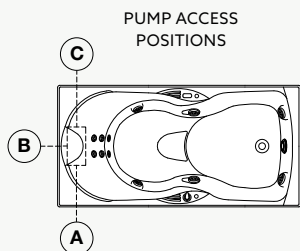

**EVORA™
HYDROTHERAPY MASSAGE RECTANGULAR
SPA BATH**

- 1800 x 900mm (full capacity volume: 490 litre)*.
- 12 jets (6 individually adjustable recessed lumbar jets, 2 rotary side jets and 4 adjustable body jets).
- A generous spa for the single bather to relax with integral soft headrest and jets located for full body comfort.
- Bodyguard® safety valve, chrome fittings and electronic control standard.
- Adjustable steel base support frame included for added strength.

Spa Bath - Pump Positions AB
Spa Bath - Pump Positions C
40mm Bath Waste (not supplied)

1800 x 900
11208A-CA1-0
11208A-CA3-0
99329A-CP

*All litre volumes are approximate only and are provided as a comparative reference against other Englefield baths.

**EVORA™
HYDROTHERAPY MASSAGE CORNER
SPA BATH (2 Person)**

- 1520mm x 1520mm (full capacity volume: 440 litre)*.
- 18 jets (12 individually adjustable recessed lumbar jets, 4 rotary side jets and 2 adjustable body jets).
- Integral soft headrest and spaciously sculptured side-by-side design.
- Bodyguard® safety valve, chrome fittings and electronic control standard.
- Adjustable steel base support frame included for added strength.