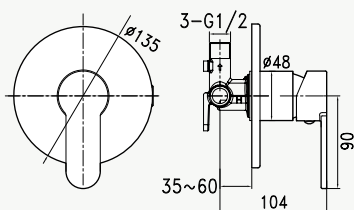

WITHOUT DIVERTER