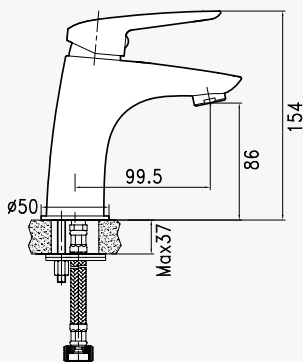

SORRENTO™ BASIN MIXER

This contemporary tapware range with traditional undertones is both good looking and robust. Sleek and hardwearing, it is finished in polished chrome and is easy to install.

- Tap Height: 154mm.
- Spout Reach: 99.5mm.
- Polished chrome.
- Easy to install.
- Suitable for mains pressure.
- WELS 5 Star, 6L per minute.

■ Basin Mixer - Polished Chrome

97541A-CP

SORRENTO™ BATH/SHOWER MIXERS

This contemporary tapware range with traditional undertones is both good looking and robust. Sleek and hardwearing, it is finished in polished chrome and is easy to install.

- 135mm diameter face plate (without diverter); 152mm diameter face plate (with diverter).
- Includes mixer valve, with 40mm cartridge and trim kit.
- Trim kit includes lever and faceplate. Easy to install.
- Polished chrome.
- Suitable for equal mains and equal low pressure.
- Minimum pressure required for the non-diverter mixers is 35kPa. Minimum pressure required for the diverter mixer is 75kPa.