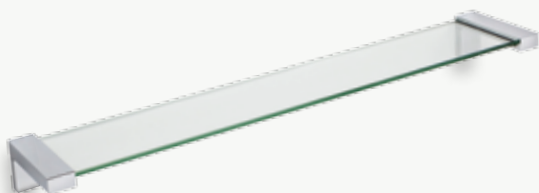

72565A-CP

**SORRENTO™  
GLASS SHELF**

- Polished, chrome plated alloy.
- Toughened glass.
- Easy to install.
- Hard wearing and robust.
- Can be installed on 600mm centre studs.

■ Glass Shelf - Polished Chrome