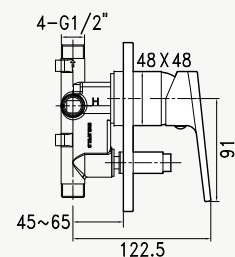

Without diverter

WITHOUT DIVERTER

With diverter

WITH DIVERTER

- Basin Mixer without Diverter
- Basin Mixer with Diverter

97516A-CP  
97517A-CP

**MILANO™**  
**WALL MOUNT BATH SPOUT**

Milano provides a contemporary feel to any bathroom, expressing today's popular design aesthetics.