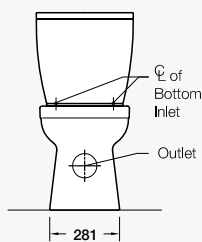

VALENCIA™
BACK TO WALL TOILET Raised Height

- 435mm pan height for improved sitting comfort.
- Valencia seat (Quiet-Close™, Quick-Release™).
- Right/left pan side entry.
- WELS 4-Star with 4.5/3L dual flush.

Trap set-outs

- S trap: 90-140mm (with standard vario pan connector).
  Optional 160-215mm (with Long Vario pan connector).
- P Trap: 185mm.

SIDE VIEW

Valencia Back to Wall - Standard Vario Set Out 90-140mm
Valencia Back to Wall - Long Vario Set Out 160-215mm

77912A-0
77913A-0

VALENCIA™
CLOSE COUPLED TOILET Raised Height

- 435mm pan height for improved sitting comfort.
- Right/left pan side entry.
- Semi skirted trap.
- Valencia seat (Quiet-Close™, Quick-Release™).
- WELS 4-Star with 4.5/3L dual flush.

Trap set-outs

- S trap: 90-140mm. Optional 140-160mm (with 20mm offset pan collar, supplied separately). Optional 160-230mm (with Long Vario pan connector).
- P Trap: 185mm.

Valencia Close Coupled - Standard Vario Set Out 90-140mm
Valencia Close Coupled - Long Vario Set Out 160-235mm
20mm Offset Pan Collar

98277A-0
98278A-0
100794