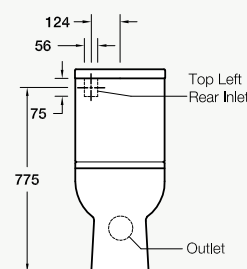

### Trap set-outs

- S trap: 90-140mm (with standard vario pan connector).  
Optional 160-235mm (with long vario pan connector).
- P Trap: 185mm.

SIDE VIEW

FRONT VIEW

TOP VIEW

Milano  
Optional Long Vario Pan Connector 160-235mm Set Out