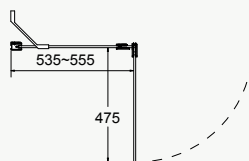

Split Bath Screen

23434A-SHP

W x H
1000 x 1420
900 x 1420
800 x 1420

PREMIUM BATH SCREEN
A2092A-CP-0
A2091A-CP-0

STANDARD BATH SCREEN
C0655A-0