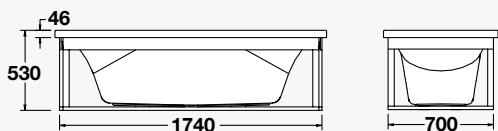

DROP-IN BATH WITH FLAT PACK FRAME INSTALLED

- Drop-in Bath
- Flat Pack Timber Frame
- Studio Pillow (charcoal)
- 40mm Bath Waste (not supplied)

- **1800 x 760**
- 1062A-0
- 1141305
- 1092A-58
- 99329A-CP

*All litre volumes are approximate only and are provided as a comparative reference against other Englefield baths.

STUDIO™ II RECTANGULAR BATH

Sink into the extra deep Studio II bath, with contoured support for the single bather.

- 1800 x 760mm without frame. (Full capacity volumes: 420 litres)*
- 1670 x 760mm without frame. (Full capacity volume: 370 litres)*
- Extra deep with contoured lumbar support and armrests.
- 12.5mm upstand for watertightness.
- For additional comfort, use the Studio bath pillow (available separately).