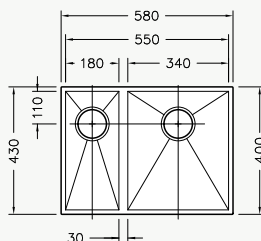

CABRIOLE™
KITCHEN SINK Double Bowl

Crisp, geometric design with 90° square corner bowls, all produced from high quality, brushed stainless steel. Bowls are of 1mm thickness.

- Two square bowls.
- 25L capacity bowls. 158mm to underside of overflow.
- Overall size: 430 (w) x 860mm (l)
  Bowl sizes: 400 (w) x 400 (l) x 200mm (d) each bowl.
- Under counter installation.
- No tap hole (drilling required).
- Overflow.
- Includes two wastes.

UNDER COUNTER

Double Bowl

72073A-S-NA

CABRIOLE™
KITCHEN SINK 1 ¼ Bowls / Single Bowl

Crisp, geometric design with 90° square corner bowls, all produced from high quality, brushed stainless steel. Bowls are of 1mm thickness.

- Under counter installation.
- No tap hole (drilling required).
- Overflow.
- Includes two wastes.

1 ¼ Bowls

- 21L capacity for full size bowl (158mm to underside of overflow).
- Overall size: 430 (w) x 580mm (l); Bowl sizes: 400 (w) x 340 (l) x 200mm (d); 1/4 bowl - 400 (w) x 180 (l) x 140mm (d).

Single Bowl

- One square bowl.
- 21L capacity bowl (158mm to underside of overflow).
- Overall size: 430 (w) x 370mm (l); Bowl size: 400 (w) x 340 (l) x 200mm (d)

UNDER COUNTER

1 ¼ BOWLS

SINGLE BOWL

1 ¼ Bowls
Single Bowl

72055A-S-NA
72065A-S-NA