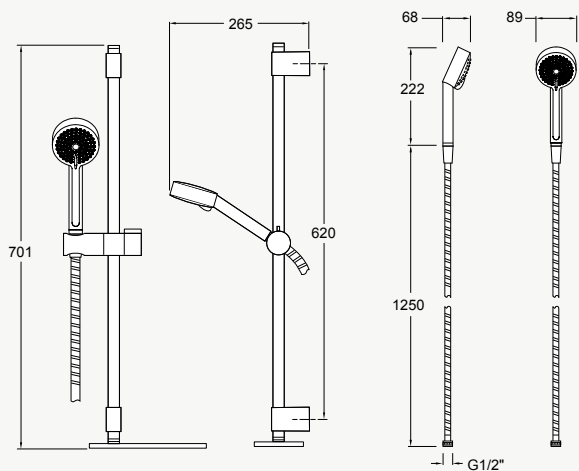

STUDIO II™
SLIDE SHOWER Multi Function

Four different spray functions – easily changed to suit your personal preference.

- Multi Function four spray hand shower with easy clean nozzles to prevent limescale build-up.
- Polished chrome.
- Slide bar, clamp bracket for easy height adjustment.
- Soap dish with integrated shower gel hook.
- 1.5m PVC hose.
- Wall fixings included.
- Suitable for mains pressure.
- WELS 3-Star, 9L per minute.

Slide Shower - Multi function