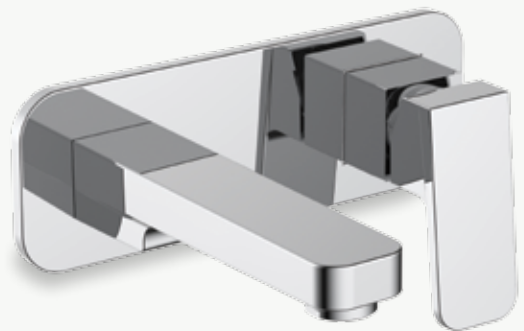

■ Basin Set - Polished Chrome

97521A-CP