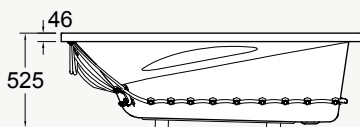

STUDIO™ II RECTANGULAR AIRMESSAGE™ BATH

- 1670 x 760mm drop-in (full capacity volume: 400 litres)*. 32 mini air jets positioned on lumbar region and in ring around base perimeter.
- 1800 x 760mm drop-in (full capacity volume: 420 litres)*. 34 mini air jets positioned on lumbar region and in ring around base perimeter.
- Manual air switch for easy activation.
- 12.5mm upstand for water tightness.
- Energy efficient heated air blower.
- For extra comfort – a bath pillow is available separately.

	1670 x 760	1800 x 760
Drop-in AirMassage Bath	1063A-GAB-0	99796A-GAB-0
Studio II Rectangular Pillow (Charcoal)	1092A-58	1092A-58
40mm Bath Waste (not supplied)	99329A-CP	99329A-CP

*All litre volumes are approximate only and are provided as a comparative reference against other Englefield baths.

VALENCIA™ RECTANGULAR AIRMESSAGE™ BATH

- 1670 x 760mm without frame (full capacity volume: 320 litre)*. 32 mini air jets.
- 1520 x 760mm without frame (full capacity volume: 280 litre)*. 30 mini air jets.
- Manual air switch for easy activation.
- 12.5mm upstand for watertightness.
- Generous internal dimensions for bathing with contoured backrest.
- Ario rectangular bath pillow available separately.
- Optional extras: 2 sided flat bath wall and apron panels.

	1520 x 760	1670 x 760
Drop-in AirMassage Bath	1072A-GAB-0	1071A-GAB-0
Flat Pack Timber Frame	1141301	1141302
Bath Wall 2 Sided Flat	C0928A-0	C0930A-0
Apron Panel 2 Sided	C0463A-0	C0464A-0
Apron Panel 1 Sided	C0443A-0	C0444A-0
Ario Rectangular Pillow (Charcoal)	1091A-58	1091A-58
40mm Bath Waste (not supplied)	99329A-CP	99329A-CP

*All litre volumes are approximate only and are provided as a comparative reference against other Englefield baths.