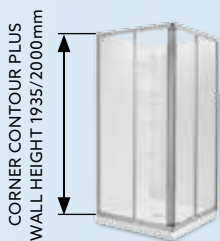

SHOWERS

ENGLEFIELD CORNER CONTOUR® PLUS SHOWER WALL

The beautifully designed **Corner Contour® PLUS Shower Wall** offers genuine solutions to the need for more storage options without compromising the shower's internal space.

The contemporary slimmer look provides greater storage through an increased height of overall shelving in a sleek and dynamic moulded design.

PLUS Walls come with clear shelving. Premium shelving is an optional extra, so that you can upgrade to reflect your style and bathroom design.

Englefield Corner Contour® moulded shower walls are protected by:

NZ Design Registration No. 424475,
NZ Patent No. 529079.

COMPATIBLE WITH ALL SHOWERS

Suitable for 1830mm and 1930mm height (Milano, Valencia Elite) and 2000mm height (Evora Frameless) showers.

The wall is made from premium grade Duracryl™ acrylic using Senosan® Antibac® technology, so it is scratch and mould resistant.