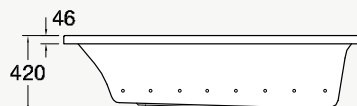

1520 x 760	1670 x 760
Drop-in AirMassage Bath	1072A-GAB-0	1071A-GAB-0
Flat Pack Timber Frame	1141301	1141302
Bath Wall 2 Sided Flat	C0928A-0	C0930A-0
Apron Panel 2 Sided	C0463A-0	C0464A-0
Apron Panel 1 Sided	C0443A-0	C0444A-0
Ario Rectangular Pillow (Charcoal)	1091A-58	1091A-58
40mm Bath Waste (not supplied)	99329A-CP	99329A-CP

*All litre volumes are approximate only and are provided as a comparative reference against other Englefield baths.