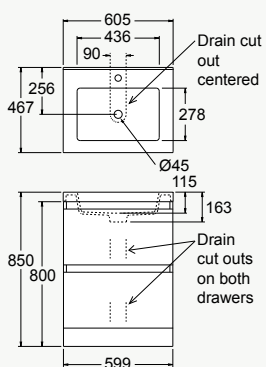

**VALENCIA®
VANITY**

600mm Double Drawer Floor Standing

Perfect when space is at a premium, this compact unit still provides good storage space, and a full sized, generous bowl – no compromise here!

- Suitable with DN32 basin waste with overflow.

DURASTONE® TOP

DURASTONE TOP

1. Scorched Oak
   - Salty Elm
   - Classic White
2. 32mm Waste w Overflow (not supplied)

- 99227A-DW
- 99227A-LW
- 99227A-0
- 99326A-CP

**SAPPHIRE®
VANITY**

900mm Floor Standing

A versatile vanity unit with lots of bench space, drawers and cupboards in easy to clean white.

- One pre-drilled tap hole.
- Full-sized integrated bowl and benchtop.
- Easy to clean and hardwearing Durastone® benchtop.
- Ultra high gloss finish to cabinet for moisture resistance.
- Suitable with DN32 basin waste.
- Optional Upgrade: Satin Chrome Square Handle Pack.

DURASTONE® TOP

DURASTONE TOP

1. Classic White
2. 32mm Waste (not supplied)

- 16948A-0
- 99325A-CP

*Colours subject to change. Refer to Englefield website for latest options available.