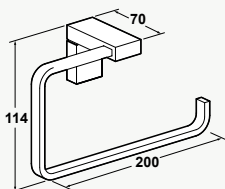

**SORRENTO™
HAND TOWEL RING**

- Polished, chrome plated alloy.
- Easy to install.
- Hard wearing and robust.

■ Hand Towel Ring - Polished Chrome