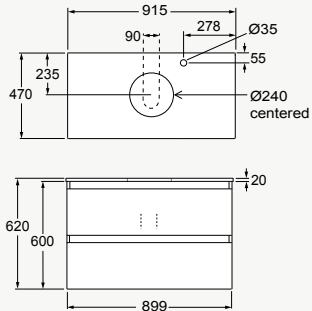

RIGHT HAND TAPHOLES