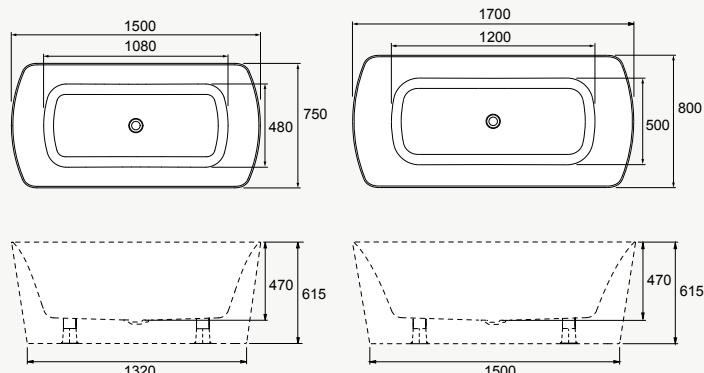

1500 x 750	1700 x 750
Freestanding Bath	24251A-0	24252A-0
40mm Bath Waste (not supplied)	99329A-CP	99329A-CP
Self-sealing Trap with Flexible Waste Pipe	80144A-NA	80144A-NA

*All litre volumes are approximate only and are provided as a comparative reference against other Englefield baths.