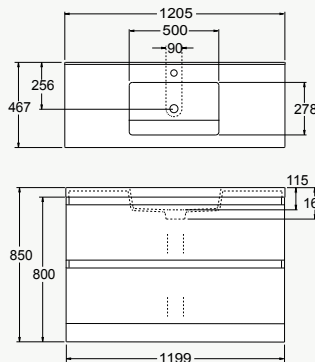

DURASTONE® TOP