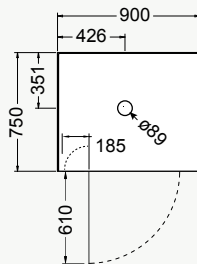

900 x 750
RIGHT HAND