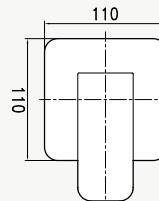

Without diverter

WITHOUT DIVERTER

With diverter

WITH DIVERTER

- Basin Mixer without Diverter
- Basin Mixer with Diverter

97516A-CP  
97517A-CP

**MILANO™**  
**WALL MOUNT BATH SPOUT**

Milano provides a contemporary feel to any bathroom, expressing today's popular design aesthetics.