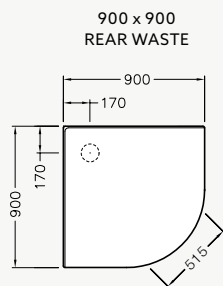

900 x 900, CENTRE WASTE

TILE OPTION

- White 706827A-0
- Black 706827A-BL
- Metallic 706827A-SHP
- Silver Satin 706827A-SS

FLAT WALL

- White 706773A-0
- Black 706773A-BL
- Metallic 706773A-SHP
- Silver Satin 706773A-SS

SIDE RECESSED WALL

- White 706772A-CRW-0
- Black 706772A-CRW-BL
- Metallic 706772A-CRW-SHP
- Silver Satin 706772A-CRW-SS

CONTOUR CORNER PLUS WALL

- White 706772A-0
- Black 706772A-BL
- Metallic 706772A-SHP
- Silver Satin 706772A-SS

1000 x 1000, CENTRE WASTE

TILE OPTION

- White 706825A-0
- Black 706825A-BL
- Metallic 706825A-SHP
- Silver Satin 706825A-SS

FLAT WALL

- White 706769A-0
- Black 706769A-BL
- Metallic 706769A-SHP
- Silver Satin 706769A-SS

SIDE RECESSED WALL

- White 706768A-CRW-0
- Black 706768A-CRW-BL
- Metallic 706768A-CRW-SHP
- Silver Satin 706768A-CRW-SS

CONTOUR CORNER PLUS WALL

- White 706768A-0
- Black 706768A-BL
- Metallic 706768A-SHP
- Silver Satin 706768A-SS

900 x 900, REAR WASTE

TILE OPTION

- White 706828A-0
- Black 706828A-BL
- Metallic 706828A-SHP
- Silver Satin 706828A-SS

FLAT WALL

- White 706775A-0
- Black 706775A-BL
- Metallic 706775A-SHP
- Silver Satin 706775A-SS

SIDE RECESSED WALL

- White 706772A-RRW-0
- Black 706772A-RRW-BL
- Metallic 706772A-RRW-SHP
- Silver Satin 706772A-RRW-SS

CONTOUR CORNER PLUS WALL

- White 706774A-0
- Black 706774A-BL
- Metallic 706774A-SHP
- Silver Satin 706774A-SS

1000 x 1000, REAR WASTE

TILE OPTION

- White 706826A-0
- Black 706826A-BL
- Metallic 706826A-SHP
- Silver Satin 706826A-SS

FLAT WALL

- White 706771A-0
- Black 706771A-BL
- Metallic 706771A-SHP
- Silver Satin 706771A-SS

SIDE RECESSED WALL

- White 706768A-RRW-0
- Black 706768A-RRW-BL
- Metallic 706768A-RRW-SHP
- Silver Satin 706768A-RRW-SS

CONTOUR CORNER PLUS WALL

- White 706770A-0
- Black 706770A-BL
- Metallic 706770A-SHP
- Silver Satin 706770A-SS