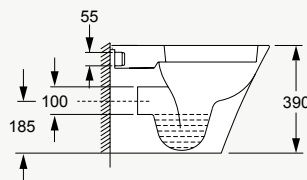

EVORA™
RIMLESS WALL HUNG TOILET Seat and Pan only

- These are not only in the latest styling, but are easy to clean and generously space saving.
- Low Profile seat (Quiet-Close™, Quick-Release™).
- Exceptional flush performance.
- Rimless pan.
- WELS 4-Star with 4.5/3L dual flush.

Trap set-outs

- P Trap installation only.

COMING
SEPTEMBER
2023*

Evora Wall Hung Toilet

28967A-0

EVORA™
WALL FACED TOILET Seat and Pan only

- These are not only in the latest styling, but are easy to clean and generously space saving.
- Low Profile seat (Quiet-Close™, Quick-Release™).
- Exceptional flush performance.
- Box rim pan.
- WELS 4-Star with 4.5/3L dual flush.

Trap set-outs

- P Trap: 185mm.
- S Trap: 100mm.

SIDE VIEW

FRONT VIEW

Evora Wall Faced Toilet

22072A-SLS-0

*Date subject to change.