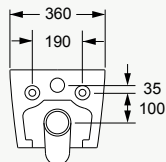

Trap set-outs

- P Trap installation only.

COMING  
SEPTEMBER  
2023\*

SIDE VIEW

FRONT VIEW

TOP VIEW

Evora Wall Hung Toilet

28967A-0