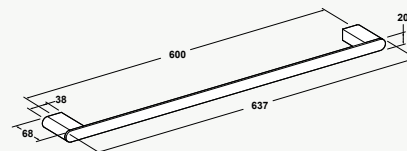

■ Double Towel Rail, 600mm - Polished Chrome

75802A-CP

**MILANO™  
SINGLE TOWEL RAIL 600mm**

- Polished, chrome plated alloy.
- Easy to install.
- Hard wearing and robust.
- Can be installed on 600mm centre studs.