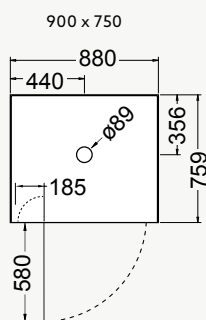

750 x 900

TILE OPTION

☐ White	706822A-0
☒ Metallic	706822A-SHP
☒ Silver Satin	706822A-SS

FLAT WALL

☐ White	706763A-0
☒ Metallic	706763A-SHP
☒ Silver Satin	706763A-SS

SIDE RECESSED WALL

☐ White	706762A-3CRW-0
☒ Metallic	706762A-3CRW-SHP
☒ Silver Satin	706762A-3CRW-SS

CONTOUR CORNER PLUS WALL

☐ White	706762A-0
☒ Metallic	706762A-SHP
☒ Silver Satin	706762A-SS

900 x 750

TILE OPTION

☐ White	706821A-0
☒ Metallic	706821A-SHP
☒ Silver Satin	706821A-SS

FLAT WALL

☐ White	706761A-0
☒ Metallic	706761A-SHP
☒ Silver Satin	706761A-SS

SIDE RECESSED WALL

☐ White	706760A-3CRW-0
☒ Metallic	706760A-3CRW-SHP
☒ Silver Satin	706760A-3CRW-SS

CONTOUR CORNER PLUS WALL

☐ White	706760A-0
☒ Metallic	706760A-SHP
☒ Silver Satin	706760A-SS

*Side recessed wall available when changeover to low profile tray completed. Please check website. When side recessed walls are available this feature will only be available for either side wall (NOT the back wall, opposite door).