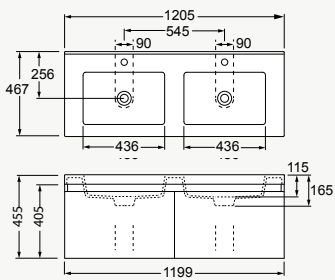

DURASTONE® TOP,
DOUBLE BOWL