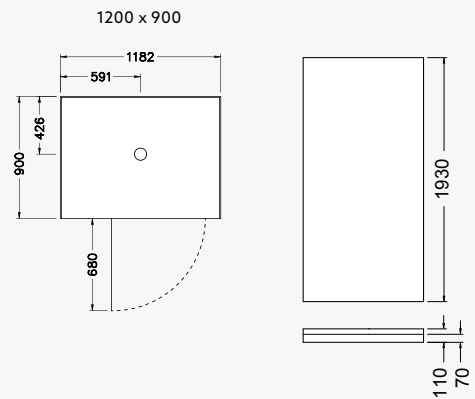

### MILANO™ ALCOVE PIVOT SHOWER 1200 x 900mm

- Size: 1200mm x 900mm.
- 8mm toughened safety glass door.
- Reversible door – left or right opening.

TILE OPTION