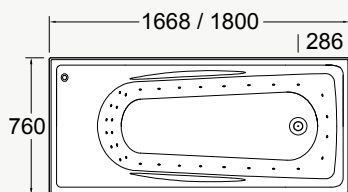

1670 x 760	1800 x 760
Drop-in AirMassage Bath	1063A-GAB-0	99796A-GAB-0
Studio II Rectangular Pillow (Charcoal)	1092A-58	1092A-58
40mm Bath Waste (not supplied)	99329A-CP	99329A-CP

*All litre volumes are approximate only and are provided as a comparative reference against other Englefield baths.

VALENCIA™ RECTANGULAR AIRMESSAGE™ BATH

- 1670 x 760mm without frame (full capacity volume: 320 litre)*. 32 mini air jets.
- 1520 x 760mm without frame (full capacity volume: 280 litre)*. 30 mini air jets.
- Manual air switch for easy activation.
- 12.5mm upstand for watertightness.
- Generous internal dimensions for bathing with contoured backrest.
- Ario rectangular bath pillow available separately.
- Optional extras: 2 sided flat bath wall and apron panels.