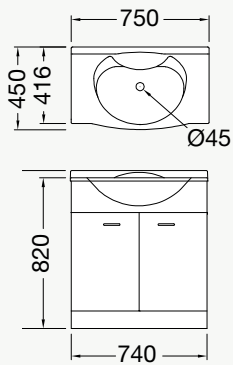

DURASTONE® TOP