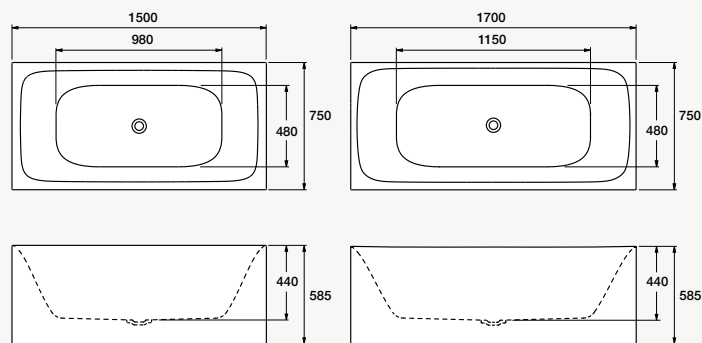

1500 x 750	1700 x 750
Freestanding Bath	24249A-0	24250A-0
40mm Bath Waste (not supplied)	99329A-CP	99329A-CP
Self-sealing Trap with Flexible Waste Pipe	80144A-NA	80144A-NA

*All litre volumes are approximate only and are provided as a comparative reference against other Englefield baths.