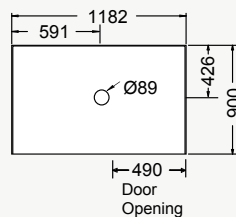

1200 x 900

TILE OPTION

- Black 705222A-3CTL-BL
- Metallic 705222A-3CTL-SHP

FLAT WALL

- Black 705222A-3CFW-BL
- Metallic 705222A-3CFW-SHP

SIDE RECESSED WALL

- Black 705222A-3CRW-BL
- Metallic 705222A-3CRW-SHP

CONTOUR CORNER PLUS WALL

- Black 705222A-3CCW-BL
- Metallic 705222A-3CCW-SHP

*Side recessed feature will be installed on 1200mm side.

1200 x 900

TILE OPTION

- Black 705224A-3CTL-BL
- Metallic 705224A-3CTL-SHP

FLAT WALL

- Black 705224A-3CFW-BL
- Metallic 705224A-3CFW-SHP

SIDE RECESSED WALL

- Black 705224A-3CRW-BL
- Metallic 705224A-3CRW-SHP

CONTOUR CORNER PLUS WALL

- Black 705224A-3CCW-BL
- Metallic 705224A-3CCW-SHP

*Side recessed feature will be installed on 1200mm side.