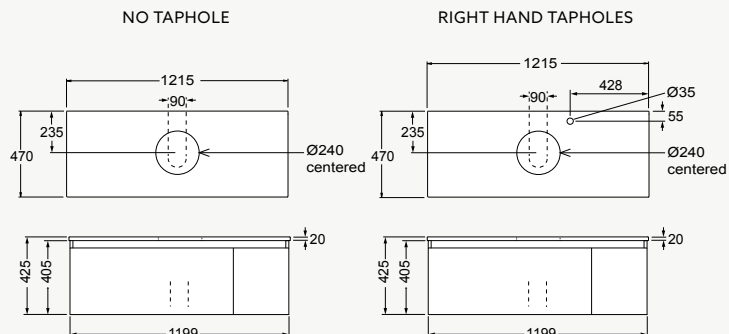

NO TAPHOLE

- WHITE STONE TOP
- Scorched Oak 77300A-0S01-DW
- Salty Elm 77300A-0S01-LW
- Classic White 77300A-0S01-0
- GREY STONE TOP
- Scorched Oak 77300A-GS01-DW
- Salty Elm 77300A-GS01-LW
- Classic White 77300A-GS01-0
- BLACK STONE TOP
- Scorched Oak 77300A-7S01-DW
- Salty Elm 77300A-7S01-LW
- Classic White 77300A-7S01-0

RIGHT HAND TAPHOLE

- WHITE STONE TOP
- Scorched Oak 77300A-0S01R-DW
- Salty Elm 77300A-0S01R-LW
- Classic White 77300A-0S01R-0
- GREY STONE TOP
- Scorched Oak 77300A-GS01R-DW
- Salty Elm 77300A-GS01R-LW
- Classic White 77300A-GS01R-0
- BLACK STONE TOP
- Scorched Oak 77300A-7S01R-DW
- Salty Elm 77300A-7S01R-LW
- Classic White 77300A-7S01R-0

*Colours subject to change. Refer to Englefield website for latest options available.

*Colours subject to change. Refer to Englefield website for latest options available.