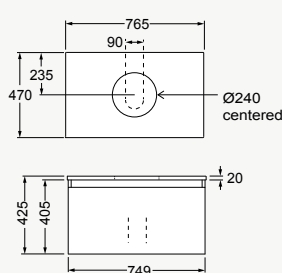

NO TAPHOLE

RIGHT HAND TAPHOLES

NO TAPHOLE

- WHITE STONE TOP
- Scorch Oak 99228A-0S01-DW
- Salty Elm 99228A-0S01-LW
- Classic White 99228A-0S01-0
- GREY STONE TOP
- Scorch Oak 99228A-GS01-DW
- Salty Elm 99228A-GS01-LW
- Classic White 99228A-GS01-0
- BLACK STONE TOP
- Scorch Oak 99228A-7S01-DW
- Salty Elm 99228A-7S01-LW
- Classic White 99228A-7S01-0

RIGHT HAND TAPHOLE

- WHITE STONE TOP
- Scorch Oak 99228A-0S01R-DW
- Salty Elm 99228A-0S01R-LW
- Classic White 99228A-0S01R-0
- GREY STONE TOP
- Scorch Oak 99228A-GS1R-DW
- Salty Elm 99228A-GS1R-LW
- Classic White 99228A-GS1R-0
- BLACK STONE TOP
- Scorch Oak 99228A-7S01R-DW
- Salty Elm 99228A-7S01R-LW
- Classic White 99228A-7S01R-0

NO TAPHOLE

- WHITE STONE TOP
- Scorch Oak 77298A-0S01-DW
- Salty Elm 77298A-0S01-LW
- Classic White 77298A-0S01-0
- GREY STONE TOP
- Scorch Oak 77298A-GS01-DW
- Salty Elm 77298A-GS01-LW
- Classic White 77298A-GS01-0
- BLACK STONE TOP
- Scorch Oak 77298A-7S01-DW
- Salty Elm 77298A-7S01-LW
- Classic White 77298A-7S01-0

RIGHT HAND TAPHOLE

- WHITE STONE TOP
- Scorch Oak 77298A-0S01R-DW
- Salty Elm 77298A-0S01R-LW
- Classic White 77298A-0S01R-0
- GREY STONE TOP
- Scorch Oak 77298A-GS1R-DW
- Salty Elm 77298A-GS1R-LW
- Classic White 77298A-GS1R-0
- BLACK STONE TOP
- Scorch Oak 77298A-7S01R-DW
- Salty Elm 77298A-7S01R-LW
- Classic White 77298A-7S01R-0

*Colours subject to change. Refer to Englefield website for latest options available.

*Colours subject to change. Refer to Englefield website for latest options available.