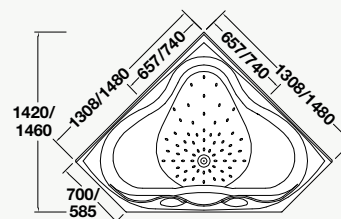

SORRENTO® II RECTANGULAR BATH

Practical and still luxurious, this is a bath with features that you'd expect to find in a far more expensive bath.

- 1670 x 760mm without frame. (Full capacity volume: 300 litres)*
- 1520 x 760mm without frame. (Full capacity volume: 270 litres)*
- Generous size bathing area. Integral headrest and armrests.
- 12.5mm upstand for watertightness.
- Easy to install making it ideal for renovations and new builds.

Drop-in Bath
Flat Pack Timber Frame
40mm Bath Waste (not supplied)

1520 x 760 1076A-0 1073A-0
1141301 1141302
99329A-CP

*All litre volumes are approximate only and are provided as a comparative reference against other Englefield baths.

SORRENTO® II CORNER BATH

Enjoy all the space of more expensive models at a lower price. Contoured seating gives extra comfort for two.

- 1500 x 1500mm without frame. (Full capacity volume: 490 litres)*
- 1300 x 1300mm without frame. (Full capacity volume: 260 litres)*
- Contoured for comfort with built in accessories shelf.
- 14mm upstand for watertightness.
- Optional extras: Flat pack timber frame kit, 2 sided flat bath wall, corner apron panels and Englefield bath pillows.

Drop-in Bath
Flat Pack Timber Frame
Bath Wall 2 Sided Flat
Apron Panel corner
Englefield Pillow (charcoal)
40mm Bath Waste (not supplied)

	1300 x 1300	1500 x 1500
Drop-in Bath	1996A-0	1075A-0
Flat Pack Timber Frame	1141306	1141303
Bath Wall 2 Sided Flat	C0985A-0	C0987A-0
Apron Panel corner	C0435A-0	C0434A-0
Englefield Pillow (charcoal)	11205A-58	11205A-58
40mm Bath Waste (not supplied)		99329A-CP

*All litre volumes are approximate only and are provided as a comparative reference against other Englefield baths.