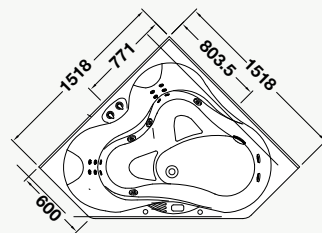

Spa Bath - Pump Positions AB
Spa Bath - Pump Positions C
40mm Bath Waste (not supplied)

1520 x 1520
11207A-CA1-0
11207A-CA3-0
99329A-CP

*All litre volumes are approximate only and are provided as a comparative reference against other Englefield baths.