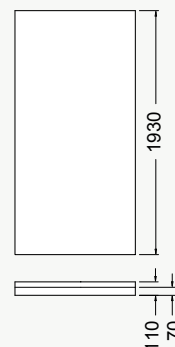

900 x 900, CENTRE WASTE

TILE OPTION

- White 706827A-0
- Black 706827A-BL
- Metallic 706827A-SHP
- Silver Satin 706827A-SS

FLAT WALL

- White 706773A-0
- Black 706773A-BL
- Metallic 706773A-SHP
- Silver Satin 706773A-SS

SIDE RECESSED WALL

- White 706772A-CRW-0
- Black 706772A-CRW-BL
- Metallic 706772A-CRW-SHP
- Silver Satin 706772A-CRW-SS

CONTOUR CORNER PLUS WALL

- White 706772A-0
- Black 706772A-BL
- Metallic 706772A-SHP
- Silver Satin 706772A-SS

1000 x 1000, CENTRE WASTE

TILE OPTION

- White 706825A-0
- Black 706825A-BL
- Metallic 706825A-SHP
- Silver Satin 706825A-SS

FLAT WALL

- White 706769A-0
- Black 706769A-BL
- Metallic 706769A-SHP
- Silver Satin 706769A-SS

SIDE RECESSED WALL

- White 706768A-CRW-0
- Black 706768A-CRW-BL
- Metallic 706768A-CRW-SHP
- Silver Satin 706768A-CRW-SS

CONTOUR CORNER PLUS WALL

- White 706768A-0
- Black 706768A-BL
- Metallic 706768A-SHP
- Silver Satin 706768A-SS

900 x 900, REAR WASTE

TILE OPTION

- White 706828A-0
- Black 706828A-BL
- Metallic 706828A-SHP
- Silver Satin 706828A-SS

FLAT WALL

- White 706775A-0
- Black 706775A-BL
- Metallic 706775A-SHP
- Silver Satin 706775A-SS

SIDE RECESSED WALL

- White 706772A-RRW-0
- Black 706772A-RRW-BL
- Metallic 706772A-RRW-SHP
- Silver Satin 706772A-RRW-SS

CONTOUR CORNER PLUS WALL

- White 706774A-0
- Black 706774A-BL
- Metallic 706774A-SHP
- Silver Satin 706774A-SS

1000 x 1000, REAR WASTE

TILE OPTION

- White 706826A-0
- Black 706826A-BL
- Metallic 706826A-SHP
- Silver Satin 706826A-SS

FLAT WALL

- White 706771A-0
- Black 706771A-BL
- Metallic 706771A-SHP
- Silver Satin 706771A-SS

SIDE RECESSED WALL

- White 706768A-RRW-0
- Black 706768A-RRW-BL
- Metallic 706768A-RRW-SHP
- Silver Satin 706768A-RRW-SS

CONTOUR CORNER PLUS WALL

- White 706770A-0
- Black 706770A-BL
- Metallic 706770A-SHP
- Silver Satin 706770A-SS