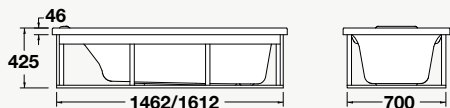

DROP-IN BATH WITH FLAT PACK FRAME INSTALLED