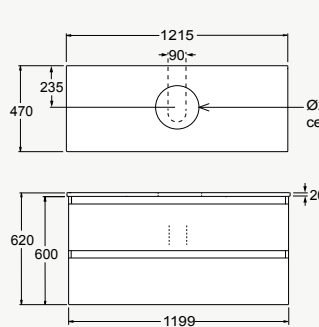

NO TAPHOLE

NO TAPHOLE

- WHITE STONE TOP
- Scorched Oak 8953A-OS01-DW
- Salty Elm 8953A-OS01-LW
- Classic White 8953A-OS01-0
- GREY STONE TOP
- Scorched Oak 8953A-GS01-DW
- Salty Elm 8953A-GS01-LW
- Classic White 8953A-GS01-0
- BLACK STONE TOP
- Scorched Oak 8953A-7S01-DW
- Salty Elm 8953A-7S01-LW
- Classic White 8953A-7S01-0

LEFT & RIGHT TAPHOLES

- WHITE STONE TOP
- Scorched Oak 8953A-OS1LR-DW
- Salty Elm 8953A-OS1LR-LW
- Classic White 8953A-OS1LR-0
- GREY STONE TOP
- Scorched Oak 8953A-OS1LR-DW
- Salty Elm 8953A-OS1LR-LW
- Classic White 8953A-OS1LR-0
- BLACK STONE TOP
- Scorched Oak 8953A-7S1LR-DW
- Salty Elm 8953A-7S1LR-LW
- Classic White 8953A-7S1LR-0

NO TAPHOLE

- WHITE STONE TOP
- Scorched Oak 99232A-OS01-DW
- Salty Elm 99232A-OS01-LW
- Classic White 99232A-OS01-0
- GREY STONE TOP
- Scorched Oak 99232A-GS01-DW
- Salty Elm 99232A-GS01-LW
- Classic White 99232A-GS01-0
- BLACK STONE TOP
- Scorched Oak 99232A-7S01-DW
- Salty Elm 99232A-7S01-LW
- Classic White 99232A-7S01-0

RIGHT HAND TAPHOLE

- WHITE STONE TOP
- Scorched Oak 99232A-OS01R-DW
- Salty Elm 99232A-OS01R-LW
- Classic White 99232A-OS01R-0
- GREY STONE TOP
- Scorched Oak 99232A-GS1R-DW
- Salty Elm 99232A-GS1R-LW
- Classic White 99232A-GS1R-0
- BLACK STONE TOP
- Scorched Oak 99232A-7S01R-DW
- Salty Elm 99232A-7S01R-LW
- Classic White 99232A-7S01R-0

*Colours subject to change. Refer to Englefield website for latest options available.

*Colours subject to change. Refer to Englefield website for latest options available.