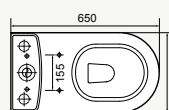

### Trap set-outs

- S trap: 90-180mm (with standard vario pan connector).  
Optional 180-250mm (with long vario adjustable pan connector).
- P Trap: 185mm.

SIDE VIEW

FRONT VIEW

TOP VIEW

Evora II Rimless Back to Wall - Wrap Over Seat  
Optional Long Vario Pan Connector 180-250mm Set Out