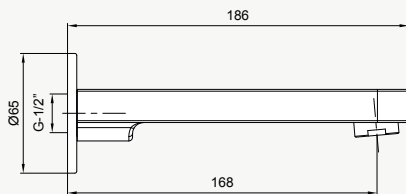

STUDIO PIN™ WALL MOUNT BATH SPOUT

This round geometric tapware range is finished in polished chrome, matte black or brushed nickel and is easy to install.

- Spout reach: 168mm.
- A choice of three hardwearing finishes.
- Easy to install.

STUDIO™ BASIN MIXER

This round geometric tapware range is finished in polished chrome and is easy to install.

- Tap Height: 142mm.
- Spout Reach: 101mm.
- Polished chrome.
- Easy to install.
- Suitable for mains pressure.
- WELS 5 Star, 6L per minute.

Polished Chrome

- Bath Spout - Polished Chrome
- Bath Spout - Matte Black
- Bath Spout - Brushed Nickel

97535A-CP
97535A-BL
97535A-BN