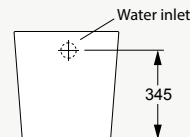

EVORA™
RIMLESS WALL HUNG TOILET Seat and Pan only

- These are not only in the latest styling, but are easy to clean and generously space saving.
- Low Profile seat (Quiet-Close™, Quick-Release™).
- Exceptional flush performance.
- Rimless pan.
- WELS 4-Star with 4.5/3L dual flush.

Trap set-outs

- P Trap installation only.

COMING
SEPTEMBER
2023*

Evora Wall Hung Toilet

28967A-0

EVORA™
WALL FACED TOILET Seat and Pan only

- These are not only in the latest styling, but are easy to clean and generously space saving.
- Low Profile seat (Quiet-Close™, Quick-Release™).
- Exceptional flush performance.
- Box rim pan.
- WELS 4-Star with 4.5/3L dual flush.

Trap set-outs

- P Trap: 185mm.
- S Trap: 100mm.

SIDE VIEW

FRONT VIEW

Evora Wall Faced Toilet

22072A-SLS-0

*Date subject to change.