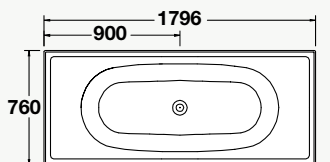

STUDIO™ II RECTANGULAR BATH 1800 x 760mm, Symmetrical

Designed with stylish dual contoured lumbar and arm supports.

- 1800 x 760mm without frame. (Full capacity volume: 400 litres)*
- Extra deep with dual contoured lumbar support and contoured armrests.
- Symmetrical bath with central waste.
- 12.5mm upstand for watertightness.
- For additional comfort, use the Studio bath pillow (available separately).

- Drop-in Bath
- Flat Pack Timber Frame
- Studio Pillow (charcoal)
- 40mm Bath Waste (not supplied)

- **1800 x 760**
- 1062A-0
- 1141305
- 1092A-58
- 99329A-CP

*All litre volumes are approximate only and are provided as a comparative reference against other Englefield baths.

STUDIO™ II RECTANGULAR BATH

Sink into the extra deep Studio II bath, with contoured support for the single bather.

- 1800 x 760mm without frame. (Full capacity volumes: 420 litres)*
- 1670 x 760mm without frame. (Full capacity volume: 370 litres)*
- Extra deep with contoured lumbar support and armrests.
- 12.5mm upstand for watertightness.
- For additional comfort, use the Studio bath pillow (available separately).

- Drop-in Bath
- Flat Pack Timber Frame
- Studio Pillow (charcoal)
- 40mm Bath Waste (not supplied)

- **1670 x 760**
- 1063A-0
- 1141304
- 1092A-58
- 99329A-CP

*All litre volumes are approximate only and are provided as a comparative reference against other Englefield baths.