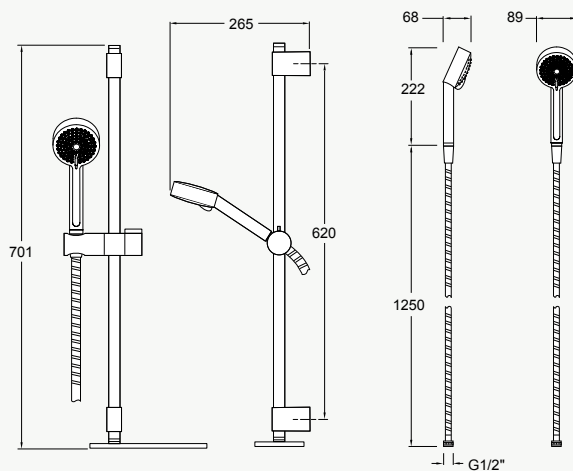

STUDIO II™
SLIDE SHOWER Single Function

Simple, stylish and affordable. Built to last, giving enduring performance and maximum enjoyment with minimum fuss.

- Single function hand shower with easy clean nozzles to prevent limescale build-up.
- Polished chrome.
- Slide bar, clamp bracket for easy height adjustment.
- Soap dish with integrated shower gel hook.
- 1.5m PVC hose.
- Wall fixings included.
- Suitable for mains pressure.
- WELS 3-Star, 9L per minute.

Slide Shower - Single function