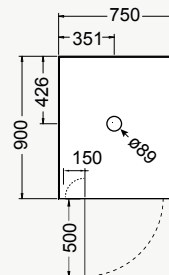

CENTRE WASTE

PICTURED:  
Acrylic • 1000 x 1000  
Centre Waste • White Frame

WITH  
**CLEANLESS**  
INTERIOR GLASS  
TREATMENT

900 x 750  
LEFT HAND

750 x 900  
LEFT HAND

900 x 750  
RIGHT HAND

750 x 900  
RIGHT HAND