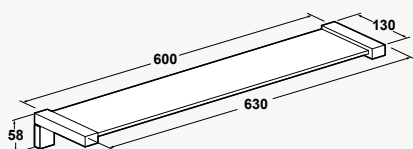

**SORRENTO™
GLASS SHELF**

- Polished, chrome plated alloy.
- Toughened glass.
- Easy to install.
- Hard wearing and robust.
- Can be installed on 600mm centre studs.

■ Glass Shelf - Polished Chrome