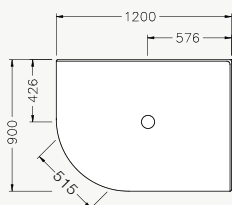

1200 x 900
LEFT HAND