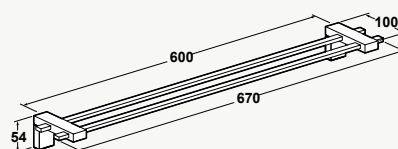

■ Double Towel Rail, 600mm - Polished Chrome

72560A-CP

**SORRENTO™
SINGLE TOWEL RAIL 600mm**

- Polished, chrome plated alloy.
- Easy to install.
- Hard wearing and robust.
- Can be installed on 600mm centre studs.