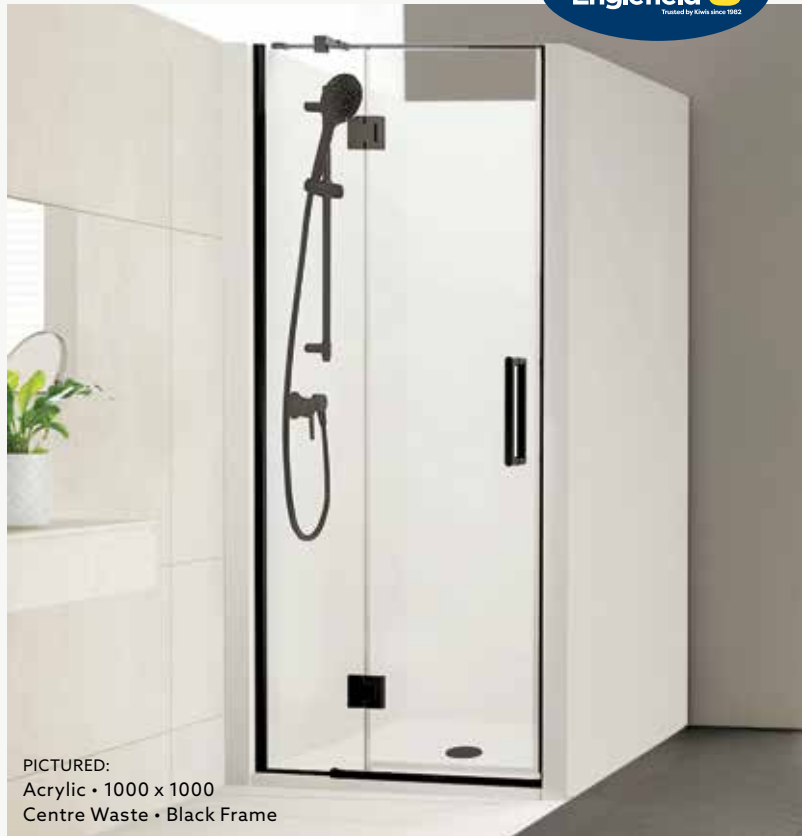

EVORA™
ALCOVE HINGED SHOWER

- Two sizes to choose from: 1000 x 1000mm, 900 x 900mm.
- Left or right hand opening (Reversible door and infill panels).
- Premium quality durable, Quiet-Close™ metal hinges.
- Slimline, less obtrusive glass to glass door.
- Available in metallic and black.
- Black finish comes with black waste.
- 8mm thick glass.

PICTURED:
Acrylic • 1000 x 1000
Centre Waste • Black Frame

**NEW
RELEASE**

WITH
CLEANLESS
INTERIOR GLASS
TREATMENT

WITH
QUIET-CLOSE™
METAL HINGES