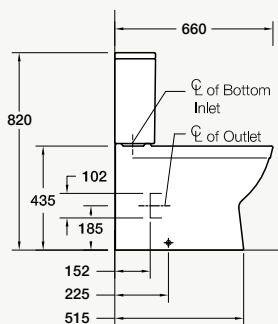

VALENCIA™
BACK TO WALL TOILET Raised Height

- 435mm pan height for improved sitting comfort.
- Valencia seat (Quiet-Close™, Quick-Release™).
- Right/left pan side entry.
- WELS 4-Star with 4.5/3L dual flush.

Trap set-outs

- S trap: 90-140mm (with standard vario pan connector).
  Optional 160-215mm (with Long Vario pan connector).
- P Trap: 185mm.

SIDE VIEW

Valencia Back to Wall - Standard Vario Set Out 90-140mm
Valencia Back to Wall - Long Vario Set Out 160-215mm

77912A-0
77913A-0

VALENCIA™
CLOSE COUPLED TOILET Raised Height

- 435mm pan height for improved sitting comfort.
- Right/left pan side entry.
- Semi skirted trap.
- Valencia seat (Quiet-Close™, Quick-Release™).
- WELS 4-Star with 4.5/3L dual flush.

Trap set-outs

- S trap: 90-140mm. Optional 140-160mm (with 20mm offset pan collar, supplied separately). Optional 160-230mm (with Long Vario pan connector).
- P Trap: 185mm.

Valencia Close Coupled - Standard Vario Set Out 90-140mm
Valencia Close Coupled - Long Vario Set Out 160-235mm
20mm Offset Pan Collar

98277A-0
98278A-0
100794