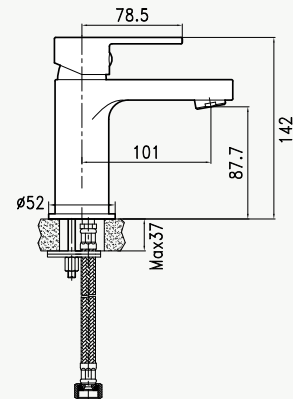

- Basin Mixer - Polished Chrome

97531A-CP