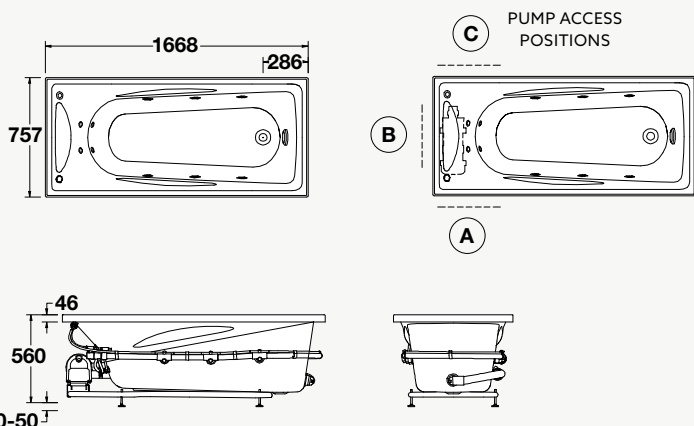

STUDIO™ II
RECTANGULAR SPA BATH 1670 x 760mm

- 1670 x 760mm (full capacity volume: 370 litre)*.
- 10 adjustable body massage jets (4 back jets and 6 body jets on the sides).
- Extra deep with contoured lumbar support and armrests.
- 12.5mm upstand for watertightness.
- Bodyguard® safety valve, chrome fittings and electronic control standard.
- Includes steel support frame with adjustable feet for easy installation.
- Includes 1 removable Studio bath pillow for reclining in luxury.

Spa Bath - Pump Positions ABC
40mm Bath Waste (not supplied)

1670 x 760
1063A-ABCP5-0
99329A-CP

*All litre volumes are approximate only and are provided as a comparative reference against other Englefield baths.

STUDIO™ II
RECTANGULAR SPA BATH 1800 x 760mm

- 1800 x 760mm (full capacity volume: 420 litre)*.
- 10 adjustable body massage jets (4 back jets and 6 body jets on the sides).
- Extra deep with contoured lumbar support and armrests.
- 12.5mm upstand for watertightness.
- Bodyguard® safety valve, chrome fittings and electronic control standard.
- Includes steel support frame with adjustable feet for easy installation.
- Includes 1 removable Studio bath pillow for reclining in luxury.