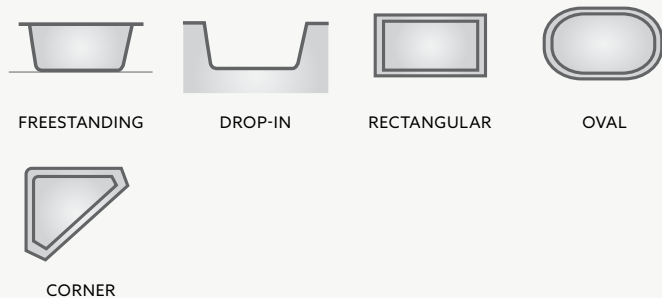

INFORMATION TO CONSIDER

5

YEAR

WARRANTY*

TERMS AND CONDITIONS APPLY
*see full warranty information at
www.Englefield.co.nz/warranty

Acrylic shell, 5 years.

TYPES & SHAPES

FEATURES

SHOWER OVER BATH

Space saving and practical solution for a choice of bathing or showering.

SHOWER OVER BATH WALLS

2-sided quality Duracryl® flat, Corner Contour® PLUS, or Side Recessed bath wall options.

Corner Contour® PLUS bath wall

- With all the features (except 4 instead of 5 shelves) and benefits of the Corner Contour® PLUS shower walls. Refer to **page 4 and 6**.
- Comes with standard clear shelves.
- Optional extras: Premium shelving in white or black, with innovative drop-down mirror for grooming.

Rectangular, 1670-1530mm H*	24686A-0
Rectangular, 1670-1450mm H	24689A-0
Rectangular, 1520-1530mm H*	24687A-0
Rectangular, 1520-1450mm H	24688A-0
Premium shelving pack in white	24692A-0
Premium shelving pack in black	24692A-BL

NEW RELEASE Side Recessed bath wall

- With all the features and benefits of the Side Recessed shower walls. Refer to **page 5-6**.

Rectangular, 1670-1530mm H*	31793A-0
Rectangular, 1670-1450mm H	31791A-0
Rectangular, 1520-1530mm H*	31794A-0
Rectangular, 1520-1450mm H	31792A-0

*For Milano Split screen installations.

Evora bath walls

- For Evora freestanding corner shower over bath combo. Refer to **page 46**.

Evora Side Recessed bath wall	31279A-0
Evora Corner Contour® PLUS bath wall	31278A-0
Evora flat bath wall	31280A-0

ACCESSORIES

PILLOWS

For additional comfort and to help you relax.

BATH WALLS

Ready made water proof acrylic panels that enable you to install a shower over your bath with confidence. Now available in flat, Corner Contour PLUS and Side Recessed bath walls.

BATH APRON PANELS

A professional finish to your bath that is quick and easy to install.

FRAME OPTIONS

Certain models of Englefield baths are available with an optional Englefield Flat Pack Timber Frame for quick and easy installation.

BATH WASTES

Chrome plated 40mm bath wastes are now available with or without an overflow.

- 40mm Bath Waste
- 40mm Bath Waste with Overflow

FREESTANDING BATH UPSTANDS

One, two and three-sided upstands can be ordered for selected freestanding baths. Please refer to **page 32** for details.

BATH PILLOW RECOMMENDATIONS

BATH PILLOW	SKU	IMAGES
Englefield Bath Pillow <i>Recommended for: Sorrento II Corner</i>	11205A-58	FRONT
		BACK
Studio Bath Pillow <i>Recommended for: Studio II 1800 and 1670</i>	1092A-58	FRONT
		BACK
Ario Rectangular Bath Pillow <i>Recommended for: Valencia Drop-in, Duo II Drop-in, Evora Freestanding Shower Over Bath, Duo II Shower Over Bath Combos</i>	1091A-58	FRONT
		BACK

Please note tapware, waste and accessories illustrated in photography throughout the Baths section are not included.