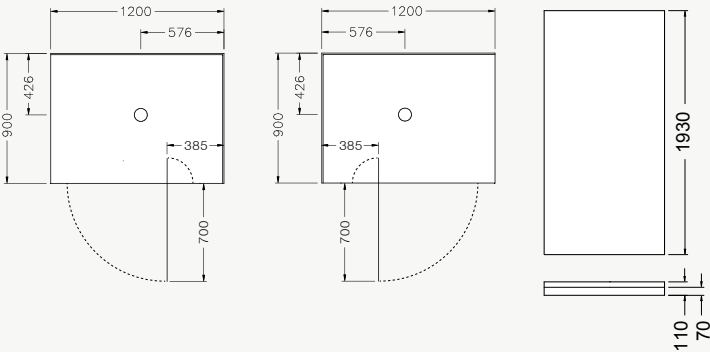

1200 x 900
LEFT HAND

1200 x 900, LEFT HAND

TILE OPTION

- ☐ White 706809A-0
- ☒ Black 706809A-BL
- ☒ Metallic 706809A-SHP
- ☒ Silver Satin 706809A-SS

FLAT WALL

- ☐ White 706737A-0
- ☒ Black 706737A-BL
- ☒ Metallic 706737A-SHP
- ☒ Silver Satin 706737A-SS

SIDE RECESSED WALL

- ☐ White 706735A-CRW-0
- ☒ Black 706735A-CRW-BL
- ☒ Metallic 706735A-CRW-SHP
- ☒ Silver Satin 706735A-CRW-SS

CONTOUR CORNER PLUS WALL

- ☐ White 706735A-0
- ☒ Black 706735A-BL
- ☒ Metallic 706735A-SHP
- ☒ Silver Satin 706735A-SS

1200 x 900, RIGHT HAND

TILE OPTION

- ☐ White 706808A-0
- ☒ Black 706808A-BL
- ☒ Metallic 706808A-SHP
- ☒ Silver Satin 706808A-SS

FLAT WALL

- ☐ White 706736A-0
- ☒ Black 706736A-BL
- ☒ Metallic 706736A-SHP
- ☒ Silver Satin 706736A-SS

SIDE RECESSED WALL

- ☐ White 706734A-CRW-0
- ☒ Black 706734A-CRW-BL
- ☒ Metallic 706734A-CRW-SHP
- ☒ Silver Satin 706734A-CRW-SS

CONTOUR CORNER PLUS WALL

- ☐ White 706734A-0
- ☒ Black 706734A-BL
- ☒ Metallic 706734A-SHP
- ☒ Silver Satin 706734A-SS

*Return Glass panel on left-hand side or right-hand side when facing shower. Side recessed feature will be installed on 1200mm side.

**VALENCIA ELITE®
CORNER SLIDING SHOWER**

1200 x 900mm

- Size: 1200 x 900mm.
- Low profile tray (70mm).
- Reversible doors – left or right hand opening, and full length magnetic door seal.
- Slimline infill panel.
- 7mm adjustment in rollers.
- Available in white, metallic, satin silver and black.
- Black finish comes with black waste.

CENTRE WASTE