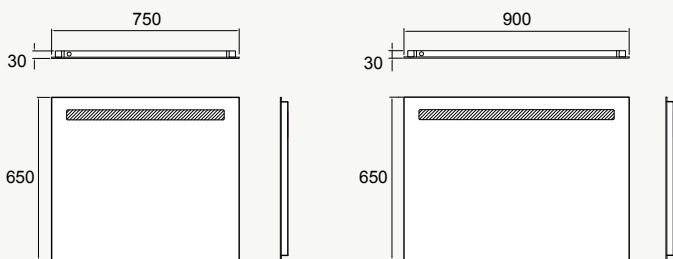

750mm LED Mirror
900mm LED Mirror

704633A-0
704634A-0

**VALENCIA®
SIDE TOWER**

The matching Valencia tower provides a unique and useful addition to any new or renovated bathroom.

- 3 colours to choose: Classic White, Salty Elm and Scorched Oak.
- Off-set design to match Valencia vanity.
- Left/right hand open.
- Wall hung only – 1600 x 300 x 350mm.
- Soft close hinges.
- Removable shelves enable space customisation for different heights – maximising the storage available to suit you.
- Moisture resistant exterior.