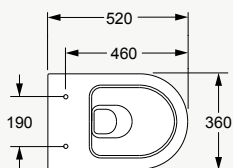

Trap set-outs

- P Trap installation only.

COMING  
SEPTEMBER  
2023\*

SIDE VIEW

FRONT VIEW

TOP VIEW

Evora Wall Hung Toilet

28967A-0