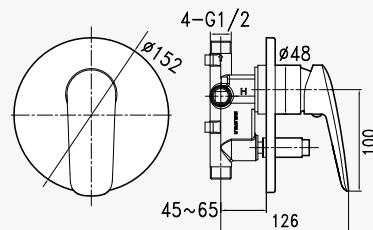

WITH DIVERTER

■ Bath/Shower Mixer - Polished Chrome