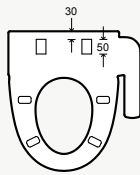

UNDERSIDE VIEW