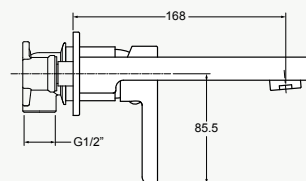

- Basin Set - Polished Chrome
- Basin Set - Matte Black
- Basin Set - Brushed Nickel

- 20149A-4-CP
- 20149A-4-BL
- 20149A-4-BN