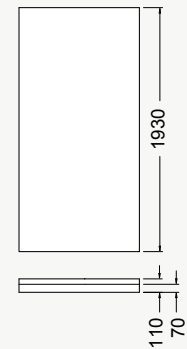

**VALENCIA ELITE®
ALCOVE SLIDING SHOWER**

- Size: 1000 x 1000mm.
- 7mm adjustment in rollers.
- Reversible doors.
- Available in white, metallic and satin silver.