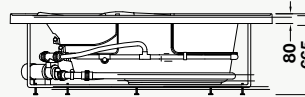

**EVORA™
HYDROTHERAPY MASSAGE CORNER
SPA BATH (2 Person)**

- 1520mm x 1520mm (full capacity volume: 440 litre)*.
- 18 jets (12 individually adjustable recessed lumbar jets, 4 rotary side jets and 2 adjustable body jets).
- Integral soft headrest and spaciously sculptured side-by-side design.
- Bodyguard® safety valve, chrome fittings and electronic control standard.
- Adjustable steel base support frame included for added strength.