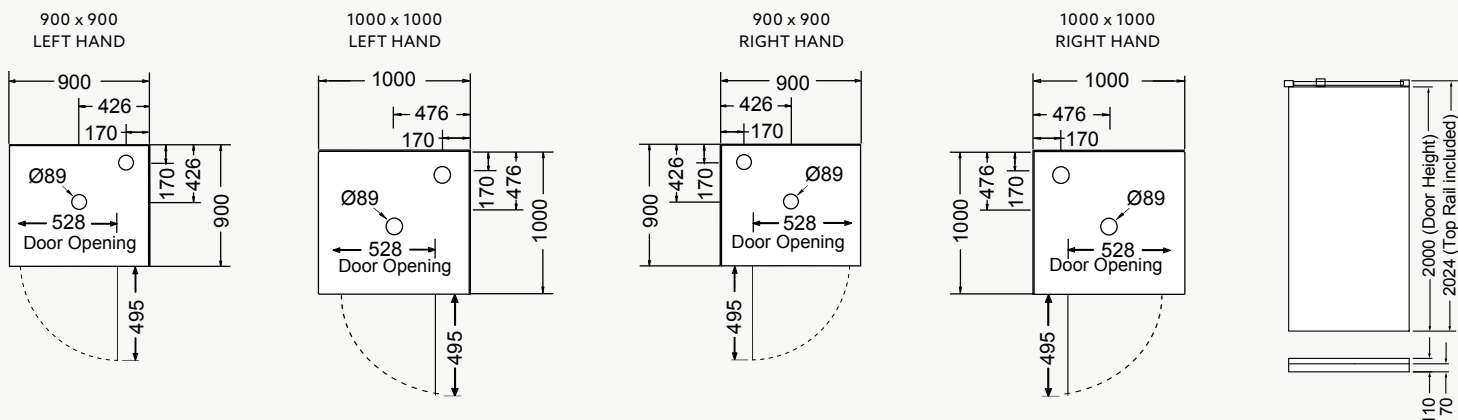

900 x 900, CENTRE WASTE

TILE OPTION

- Black 705219A-CTL-BL
- Metallic 705219A-CTL-SHP

FLAT WALL

- Black 705219A-CFW-BL
- Metallic 705219A-CFW-SHP

SIDE RECESSED WALL

- Black 705219A-CRW-BL
- Metallic 705219A-CRW-SHP

CONTOUR CORNER PLUS WALL

- Black 705219A-CCW-BL
- Metallic 705219A-CCW-SHP

1000 x 1000, CENTRE WASTE

TILE OPTION

- Black 705220A-CTL-BL
- Metallic 705220A-CTL-SHP

FLAT WALL

- Black 705220A-CFW-BL
- Metallic 705220A-CFW-SHP

SIDE RECESSED WALL

- Black 705220A-CRW-BL
- Metallic 705220A-CRW-SHP

CONTOUR CORNER PLUS WALL

- Black 705220A-CCW-BL
- Metallic 705220A-CCW-SHP

900 x 900, REAR WASTE

TILE OPTION

- Black 705219A-RTL-BL
- Metallic 705219A-RTL-SHP

FLAT WALL

- Black 705219A-RFW-BL
- Metallic 705219A-RFW-SHP

SIDE RECESSED WALL

- Black 705219A-RRW-BL
- Metallic 705219A-RRW-SHP

CONTOUR CORNER PLUS WALL

- Black 705219A-RCW-BL
- Metallic 705219A-RCW-SHP

1000 x 1000, REAR WASTE

TILE OPTION

- Black 705220A-RTL-BL
- Metallic 705220A-RTL-SHP

FLAT WALL

- Black 705220A-RFW-BL
- Metallic 705220A-RFW-SHP

SIDE RECESSED WALL

- Black 705220A-RRW-BL
- Metallic 705220A-RRW-SHP

CONTOUR CORNER PLUS WALL

- Black 705220A-RCW-BL
- Metallic 705220A-RCW-SHP