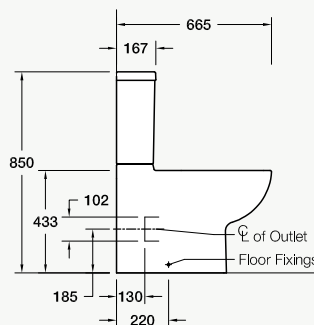

### Trap set-outs

- S trap: 90-140mm (with standard vario pan connector).  
Optional 160-235mm (with long vario pan connector).
- P Trap: 185mm.

SIDE VIEW

FRONT VIEW

TOP VIEW

Milano  
Optional Long Vario Pan Connector 160-235mm Set Out