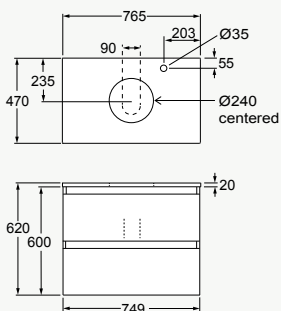

NO TAPHOLE

RIGHT HAND TAPHOLES