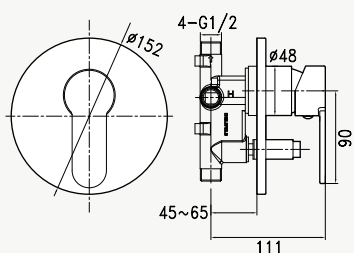

WITH DIVERTER

- Bath/Shower Mixer - Polished Chrome
- Bath/Shower Mixer with Diverter - Polished Chrome

97533A-CP
97534A-CP

STUDIO™ THERMOSTATIC BATH/SHOWER MIXER

This shower or bath mixer features technology that maintains a constant showering or bath filling temperature, even with fluctuations in the water supply. It has a thermostatic cartridge with precise temperature control to reduce the risk of scalding or uncomfortable temperature fluctuations.

- Easy to use – a single control for flow and temperature to help you fine tune your perfect experience.
- Adjustable maximum temperature.
- Englefield 'Hub' is a new and innovative feature that allows for a quicker and more reliable installation, meaning you can really fit and forget.
- Trim kit includes lever and faceplate.
- Polished chrome.
- Suitable for both equal mains and equal low pressure.
- Operating pressure range 10 to 500kPa (equal).