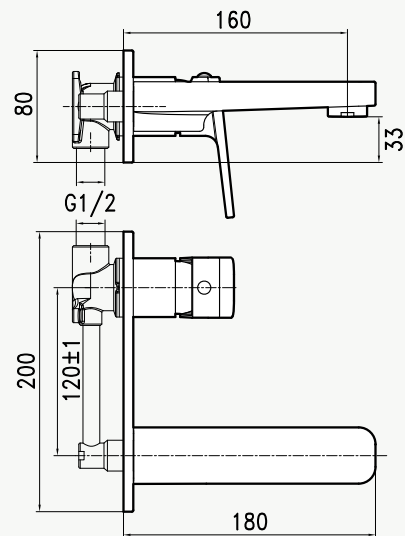

■ Basin Set - Polished Chrome

97521A-CP