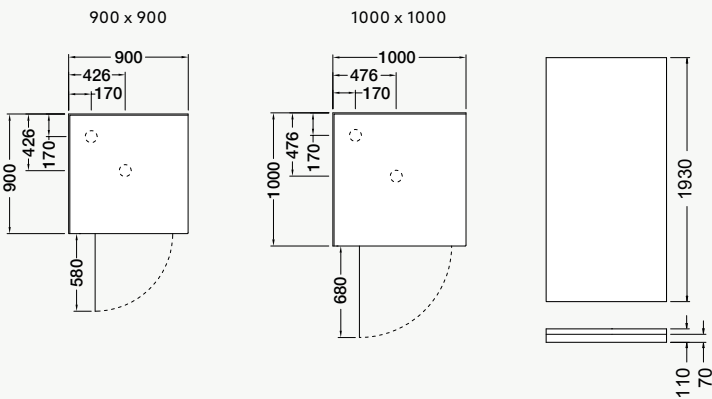

900 x 900, REAR WASTE

TILE OPTION

■ Metallic 98879A-0

FLAT WALL

■ Metallic 98877A-0

SIDE RECESSED WALL

■ Metallic 704529A-RRW-SHP

CONTOUR CORNER PLUS WALL

■ Metallic 704530A-0

900 x 900, CENTRE WASTE

TILE OPTION

■ Metallic 98876A-0

FLAT WALL

■ Metallic 98874A-0

SIDE RECESSED WALL

■ Metallic 704529A-CRW-SHP

CONTOUR CORNER PLUS WALL

■ Metallic 704529A-0

1000 x 1000, REAR WASTE

TILE OPTION

■ Metallic 98885A-0

FLAT WALL

■ Metallic 98883A-0

SIDE RECESSED WALL

■ Metallic 704527A-RRW-SHP

CONTOUR CORNER PLUS WALL

■ Metallic 704528A-0

1000 x 1000, CENTRE WASTE

TILE OPTION

■ Metallic 98882A-0

FLAT WALL

■ Metallic 98880A-0

SIDE RECESSED WALL

■ Metallic 704527A-CRW-SHP

CONTOUR CORNER PLUS WALL

■ Metallic 704527A-0

MILANO™ ALCOVE PIVOT SHOWER 1200 x 900mm

- Size: 1200mm x 900mm.
- 8mm toughened safety glass door.
- Reversible door – left or right opening.