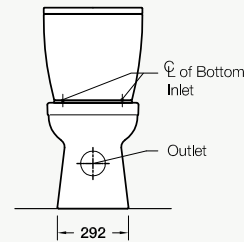

VALENCIA™
BACK TO WALL TOILET Raised Height

- 435mm pan height for improved sitting comfort.
- Valencia seat (Quiet-Close™, Quick-Release™).
- Right/left pan side entry.
- WELS 4-Star with 4.5/3L dual flush.

Trap set-outs

- S trap: 90-140mm (with standard vario pan connector).
  Optional 160-215mm (with Long Vario pan connector).
- P Trap: 185mm.

Valencia Back to Wall - Standard Vario Set Out 90-140mm
Valencia Back to Wall - Long Vario Set Out 160-215mm

77912A-0
77913A-0

VALENCIA™
CLOSE COUPLED TOILET Raised Height

- 435mm pan height for improved sitting comfort.
- Right/left pan side entry.
- Semi skirted trap.
- Valencia seat (Quiet-Close™, Quick-Release™).
- WELS 4-Star with 4.5/3L dual flush.

Trap set-outs

- S trap: 90-140mm. Optional 140-160mm (with 20mm offset pan collar, supplied separately). Optional 160-230mm (with Long Vario pan connector).
- P Trap: 185mm.

SIDE VIEW

Valencia Close Coupled - Standard Vario Set Out 90-140mm
Valencia Close Coupled - Long Vario Set Out 160-235mm
20mm Offset Pan Collar

98277A-0
98278A-0
100794