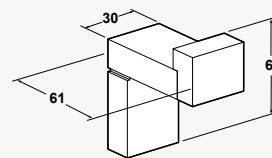

**SORRENTO™
ROBE HOOK**

- Polished, chrome plated alloy.
- Easy to install.
- Hard wearing and robust.

■ Robe Hook - Polished Chrome

72562A-CP