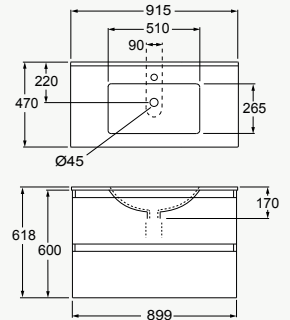

CERAMIC TOP