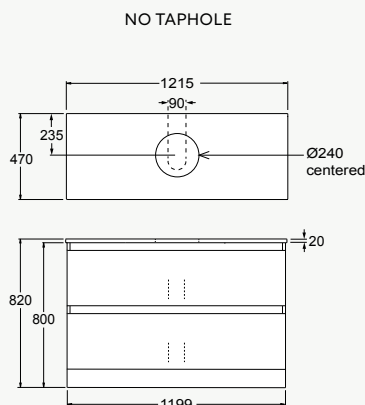

NO TAPHOLE

- WHITE STONE TOP
- Scorching Oak 8954A-OS01-DW
- Salty Elm 8954A-OS01-LW
- Classic White 8954A-OS01-0
- GREY STONE TOP
- Scorching Oak 8954A-GS01-DW
- Salty Elm 8954A-GS01-LW
- Classic White 8954A-GS01-0
- BLACK STONE TOP
- Scorching Oak 8954A-7S01-DW
- Salty Elm 8954A-7S01-LW
- Classic White 8954A-7S01-0

LEFT & RIGHT TAPHOLES

- WHITE STONE TOP
- Scorching Oak 8954A-OS1LR-DW
- Salty Elm 8954A-OS1LR-LW
- Classic White 8954A-OS1LR-0
- GREY STONE TOP
- Scorching Oak 8954A-GS1LR-DW
- Salty Elm 8954A-GS1LR-LW
- Classic White 8954A-GS1LR-0
- BLACK STONE TOP
- Scorching Oak 8954A-7S1LR-DW
- Salty Elm 8954A-7S1LR-LW
- Classic White 8954A-7S1LR-0

NO TAPHOLE

- WHITE STONE TOP
- Scorching Oak 99233A-OS01-DW
- Salty Elm 99233A-OS01-LW
- Classic White 99233A-OS01-0
- GREY STONE TOP
- Scorching Oak 99233A-GS01-DW
- Salty Elm 99233A-GS01-LW
- Classic White 99233A-GS01-0
- BLACK STONE TOP
- Scorching Oak 99233A-7S01-DW
- Salty Elm 99233A-7S01-LW
- Classic White 99233A-7S01-0

RIGHT HAND TAPHOLE

- WHITE STONE TOP
- Scorching Oak 99233A-OS01R-DW
- Salty Elm 99233A-OS01R-LW
- Classic White 99233A-OS01R-0
- GREY STONE TOP
- Scorching Oak 99233A-GS1R-DW
- Salty Elm 99233A-GS1R-LW
- Classic White 99233A-GS1R-0
- BLACK STONE TOP
- Scorching Oak 99233A-7S01R-DW
- Salty Elm 99233A-7S01R-LW
- Classic White 99233A-7S01R-0

*Colours subject to change. Refer to Englefield website for latest options available.

*Colours subject to change. Refer to Englefield website for latest options available.