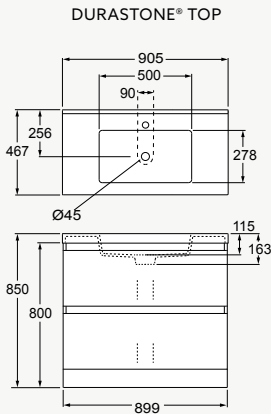

**VALENCIA®
VANITY**

750mm Double Drawer Floor Standing

Ideal for smaller bathrooms, but still provides ample storage space.

- Suitable with DN32 basin waste with overflow.