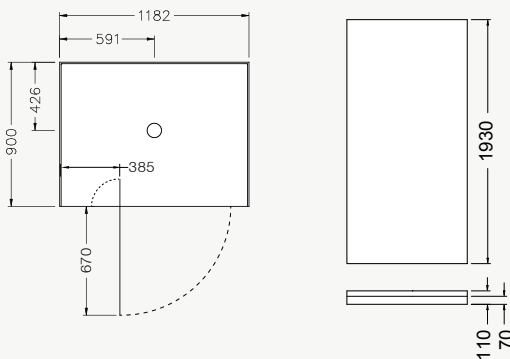

VALENCIA ELITE® ALCOVE PIVOT SHOWER

1200 x 900mm

- Slimline, Less obtrusive infill frame (vertical extrusion removed for a cleaner look).
- Reversible door.
- Premium quality durable metal pivot hinges.
- Available in white, metallic, satin silver and black.
- Black finish comes with black waste.

WITH
CLEANLESS
INTERIOR GLASS
TREATMENT

1200 x 900

TILE OPTION

□ White	706818A-0
■ Black	706818A-BL
■ Metallic	706818A-SHP
■ Silver Satin	706818A-SS

FLAT WALL

□ White	706755A-0
■ Black	706755A-BL
■ Metallic	706755A-SHP
■ Silver Satin	706755A-SS

SIDE RECESSED WALL

□ White	706754A-3CRW-0
■ Black	706754A-3CRW-BL
■ Metallic	706754A-3CRW-SHP
■ Silver Satin	706754A-3CRW-SS

CONTOUR CORNER PLUS WALL

□ White	706754A-0
■ Black	706754A-BL
■ Metallic	706754A-SHP
■ Silver Satin	706754A-SS

*Side recessed walls available on either side wall (NOT the back wall opposite door).

VALENCIA ELITE® ALCOVE PIVOT SHOWER

- Two sizes to choose from: 1000mm x 1000mm, 900mm x 900mm.
- Reversible door.
- Premium quality durable metal pivot hinges.
- Available in white, metallic, satin silver and black.
- Black finish comes with black waste.

WITH
CLEANLESS
INTERIOR GLASS
TREATMENT

900 x 900

TILE OPTION

□ White	706820A-0
■ Black	706820A-BL
■ Metallic	706820A-SHP
■ Silver Satin	706820A-SS

FLAT WALL

□ White	706759A-0
■ Black	706759A-BL
■ Metallic	706759A-SHP
■ Silver Satin	706759A-SS

SIDE RECESSED WALL

□ White	706758A-3CRW-0
■ Black	706758A-3CRW-BL
■ Metallic	706758A-3CRW-SHP
■ Silver Satin	706758A-3CRW-SS

CONTOUR CORNER PLUS WALL

□ White	706758A-0
■ Black	706758A-BL
■ Metallic	706758A-SHP
■ Silver Satin	706758A-SS

1000 x 1000

TILE OPTION

□ White	706819A-0
■ Black	706819A-BL
■ Metallic	706819A-SHP
■ Silver Satin	706819A-SS

FLAT WALL