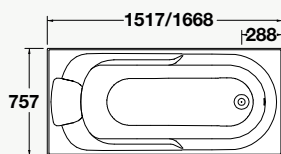

SORRENTO® II RECTANGULAR BATH

Practical and still luxurious, this is a bath with features that you'd expect to find in a far more expensive bath.

- 1670 x 760mm without frame. (Full capacity volume: 300 litres)*
- 1520 x 760mm without frame. (Full capacity volume: 270 litres)*
- Generous size bathing area. Integral headrest and armrests.
- 12.5mm upstand for watertightness.
- Easy to install making it ideal for renovations and new builds.