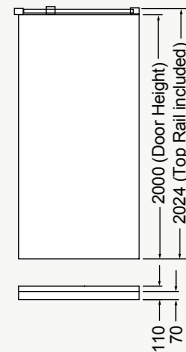

900 x 900

TILE OPTION

- Black 705219A-3CTL-BL
- Metallic 705219A-3CTL-SHP

FLAT WALL

- Black 705219A-3CFW-BL
- Metallic 705219A-3CFW-SHP

SIDE RECESSED WALL

- Black 705219A-3CRW-BL
- Metallic 705219A-3CRW-SHP

CONTOUR CORNER PLUS WALL

- Black 705219A-3CCW-BL
- Metallic 705219A-3CCW-SHP

1000 x 1000

TILE OPTION

- Black 705220A-3CTL-BL
- Metallic 705220A-3CTL-SHP

FLAT WALL

- Black 705220A-3CFW-BL
- Metallic 705220A-3CFW-SHP

SIDE RECESSED WALL

- Black 705220A-3CRW-BL
- Metallic 705220A-3CRW-SHP

CONTOUR CORNER PLUS WALL

- Black 705220A-3CCW-BL
- Metallic 705220A-3CCW-SHP