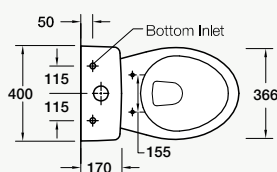

Trap set-outs

- S trap: 90-140mm (with standard vario pan connector).  
Optional 160-215mm (with Long Vario pan connector).
- P Trap: 185mm.

SIDE VIEW

FRONT VIEW

TOP VIEW

Valencia Back to Wall - Standard Vario Set Out 90-140mm  
Valencia Back to Wall - Long Vario Set Out 160-215mm