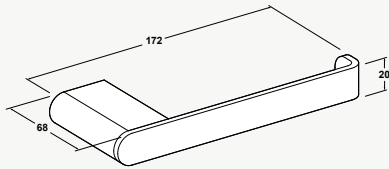

**MILANO™  
ROBE HOOK**

- Polished, chrome plated alloy.
- Easy to install.
- Hard wearing and robust.

■ Robe Hook - Polished Chrome

75803A-CP

**MILANO™  
TOILET ROLL HOLDER**

- Polished, chrome plated alloy.
- Easy to install.
- Hard wearing and robust.
- Accommodates double length rolls.