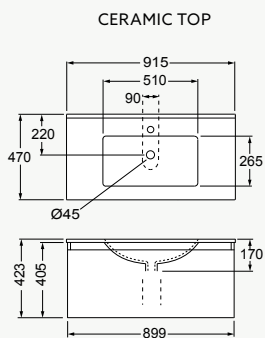

**VALENCIA®
VANITY**

900mm Single Drawer Wall Hung

The most popular size and possibly the most versatile offering generous bench space and good storage.

- Suitable with DN32 basin waste with overflow.

DURASTONE TOP

1. Scorched Oak 77299A-DW
   - Salty Elm 77299A-LW
   - Classic White 77299A-0
2. 32mm Waste w Overflow (not supplied)

CERAMIC TOP

1. Scorched Oak 30027A-DW
   - Salty Elm 30027A-LW
   - Classic White 30027A-0
2. 99326A-CP

*Colours subject to change. Refer to Englefield website for latest options available.

**VALENCIA™
VANITY**

750mm Double Drawer Wall Hung

Ideal for smaller bathrooms, but still provides ample storage space.

- Suitable with DN32 basin waste with overflow.

DURASTONE TOP

1. Scorched Oak 99228A-DW
   - Salty Elm 99228A-LW
   - Classic White 99228A-0
2. 32mm Waste w Overflow (not supplied)

CERAMIC TOP

1. Scorched Oak 30028A-DW
   - Salty Elm 30028A-LW
   - Classic White 30028A-0
2. 99326A-CP

*Colours subject to change. Refer to Englefield website for latest options available.