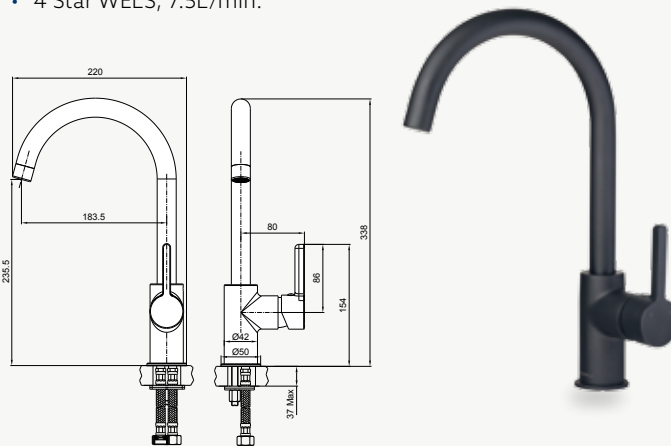

**STUDIO PIN™
KITCHEN MIXER Pin Lever**

The Studio tapware range features a pin lever handle and is available in three different finishes: polished chrome, brushed nickel and matte black.

- Tap Height: 338mm.
- Spout Reach: 183.5mm.
- 360° swivel spout.
- Available in three hardwearing finishes.
- Easy to install.
- Suitable for mains pressure.
- 4 Star WELS, 7.5L/min.

- Polished Chrome
- Matte Black
- Brushed Nickel

97532A-4-CP
97532A-4-BL
97532A-4-BN

For Studio Pin bathroom tapware see page 99.

**STUDIO™
KITCHEN MIXER**

This round geometric tapware range is finished in polished chrome and is easy to install.

- Tap Height: 350mm.
- Spout Reach: 186.6mm.
- 360° swivel spout.
- Hardwearing polished chrome.
- Easy to install.
- Suitable for mains pressure.
- 4 Star WELS, 7.5L/min.