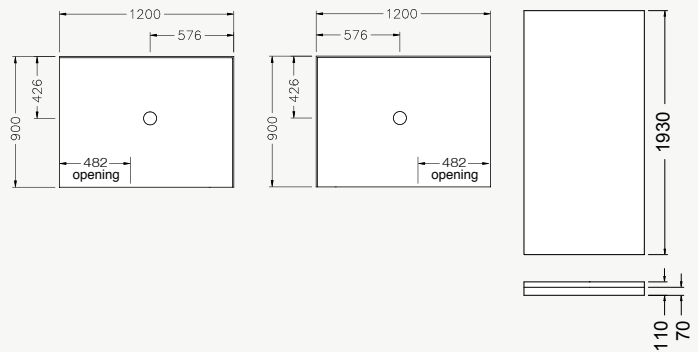

1200 x 900
LEFT HAND