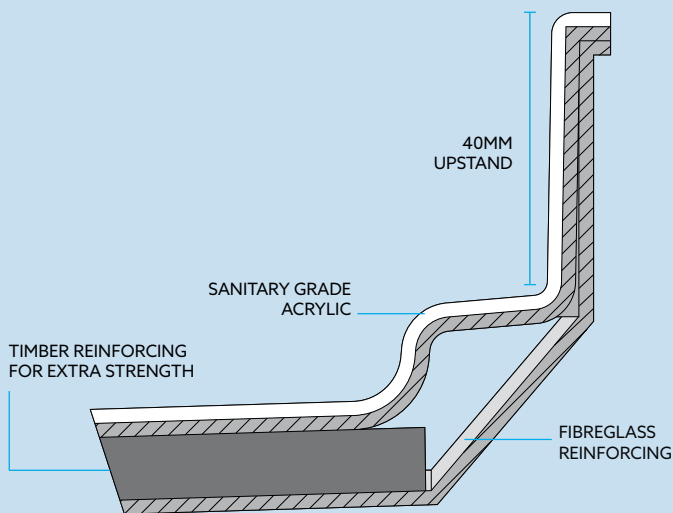

### ENGLEFIELD® QUICK FIT™ SHOWER TRAYS

Trays are the foundation of any shower and Quick-fit™ trays are manufactured from one piece of resilient, premium quality, sanitary grade acrylic.

Quick-fit™ shower trays have a solid base construction making them incredibly strong and reducing bending and warping. They are quick to fit as they have a 40mm upstand that requires no rebating into the wall frame when using 10mm plaster board. The upstand conceals the line of silicone so you have a waterproof join without the 'mouldy' line. This ultra high 40mm upstand also increases watertightness, so you can be assured of long lasting performance from this quality product.