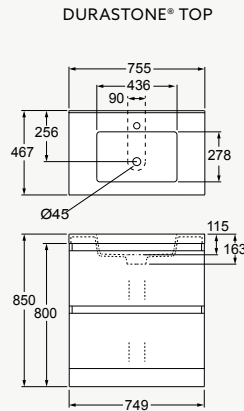

**VALENCIA®
VANITY**

750mm Double Drawer Floor Standing

Ideal for smaller bathrooms, but still provides ample storage space.

- Suitable with DN32 basin waste with overflow.