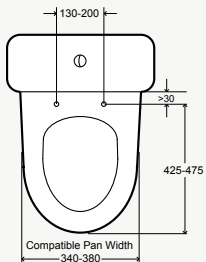

ENGLEFIELD ELECTRONIC BIDET SEAT

with Integrated Control Panel

You'll always know where the control panel is so there's no possibility of misplacing this. As it is connected to the seat, it doesn't require batteries.

ENGLEFIELD ELECTRONIC BIDET SEAT

with Remote Control

Introducing this new bidet seat with the convenience of a remote control. This enables the bidet settings to be more easily accessed as it can be placed within easy reach on a nearby wall or surface, and any side of the toilet. This model also has a proximity sensor for touchless lid opening/closing.

Bidet Seat

99286A-0

Bidet Seat

31258A-0