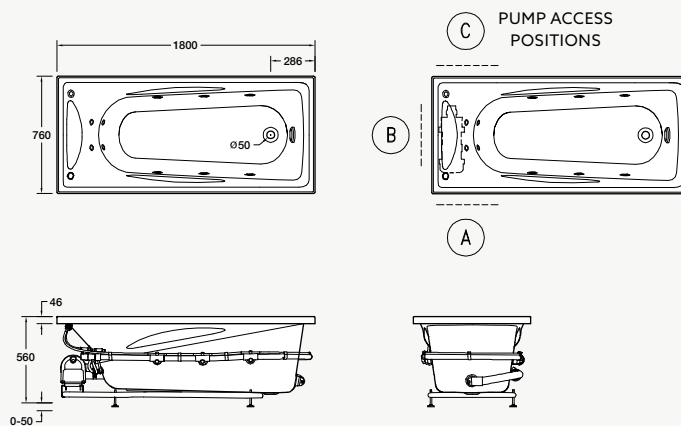

Spa Bath - Pump Positions ABC
40mm Bath Waste (not supplied)

1800 x 760
99796A-ABCP5-0
99329A-CP

*All litre volumes are approximate only and are provided as a comparative reference against other Englefield baths.