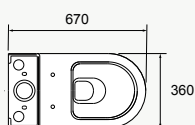

### Trap set-outs

- S trap: 90-120mm (with standard vario pan connector).  
Optional 170-200mm (with long vario adjustable pan connector).
- P Trap: 185mm.

SIDE VIEW

FRONT VIEW

TOP VIEW

Evora Rimless Back to Wall - Slim Seat  
Evora Rimless Back to Wall - Wrap Over Seat  
Optional Long Vario Pan Connector 170-200mm Set Out