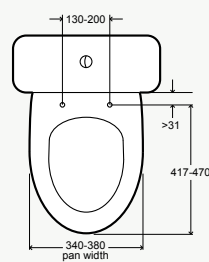

ENGLEFIELD ELECTRONIC BIDET SEAT

with Integrated Control Panel

You'll always know where the control panel is so there's no possibility of misplacing this. As it is connected to the seat, it doesn't require batteries.

ENGLEFIELD ELECTRONIC BIDET SEAT

with Remote Control

Introducing this new bidet seat with the convenience of a remote control. This enables the bidet settings to be more easily accessed as it can be placed within easy reach on a nearby wall or surface, and any side of the toilet. This model also has a proximity sensor for touchless lid opening/closing.

Bidet Seat

99286A-0

Bidet Seat

31258A-0