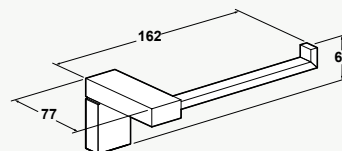

**SORRENTO™
TOILET ROLL HOLDER**

- Polished, chrome plated alloy.
- Easy to install.
- Hard wearing and robust.
- Accommodates double length rolls..