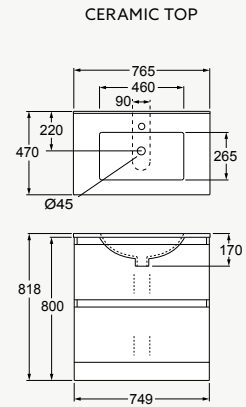

**VALENCIA®
VANITY**

750mm Double Drawer Floor Standing

Ideal for smaller bathrooms, but still provides ample storage space.

- Suitable with DN32 basin waste with overflow.