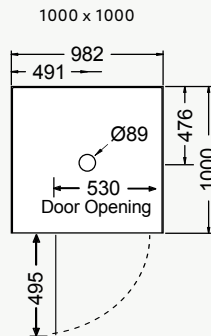

900 x 900

TILE OPTION

- Black 705219A-3CTL-BL
- Metallic 705219A-3CTL-SHP

FLAT WALL

- Black 705219A-3CFW-BL
- Metallic 705219A-3CFW-SHP

SIDE RECESSED WALL

- Black 705219A-3CRW-BL
- Metallic 705219A-3CRW-SHP

CONTOUR CORNER PLUS WALL

- Black 705219A-3CCW-BL
- Metallic 705219A-3CCW-SHP

1000 x 1000

TILE OPTION

- Black 705220A-3CTL-BL
- Metallic 705220A-3CTL-SHP

FLAT WALL

- Black 705220A-3CFW-BL
- Metallic 705220A-3CFW-SHP

SIDE RECESSED WALL

- Black 705220A-3CRW-BL
- Metallic 705220A-3CRW-SHP

CONTOUR CORNER PLUS WALL

- Black 705220A-3CCW-BL
- Metallic 705220A-3CCW-SHP