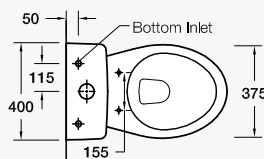

VALENCIA™
BACK TO WALL TOILET Raised Height

- 435mm pan height for improved sitting comfort.
- Valencia seat (Quiet-Close™, Quick-Release™).
- Right/left pan side entry.
- WELS 4-Star with 4.5/3L dual flush.

Trap set-outs

- S trap: 90-140mm (with standard vario pan connector).
  Optional 160-215mm (with Long Vario pan connector).
- P Trap: 185mm.

Valencia Back to Wall - Standard Vario Set Out 90-140mm
Valencia Back to Wall - Long Vario Set Out 160-215mm

77912A-0
77913A-0

VALENCIA™
CLOSE COUPLED TOILET Raised Height

- 435mm pan height for improved sitting comfort.
- Right/left pan side entry.
- Semi skirted trap.
- Valencia seat (Quiet-Close™, Quick-Release™).
- WELS 4-Star with 4.5/3L dual flush.

Trap set-outs

- S trap: 90-140mm. Optional 140-160mm (with 20mm offset pan collar, supplied separately). Optional 160-230mm (with Long Vario pan connector).
- P Trap: 185mm.

TOP VIEW

Valencia Close Coupled - Standard Vario Set Out 90-140mm
Valencia Close Coupled - Long Vario Set Out 160-235mm
20mm Offset Pan Collar

98277A-0
98278A-0
100794