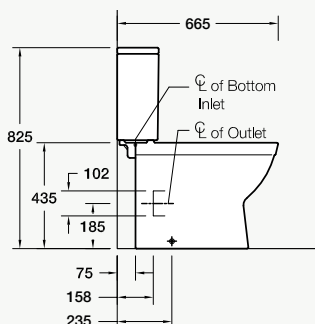

VALENCIA™
BACK TO WALL TOILET Raised Height

- 435mm pan height for improved sitting comfort.
- Valencia seat (Quiet-Close™, Quick-Release™).
- Right/left pan side entry.
- WELS 4-Star with 4.5/3L dual flush.

Trap set-outs

- S trap: 90-140mm (with standard vario pan connector).
  Optional 160-215mm (with Long Vario pan connector).
- P Trap: 185mm.

Valencia Back to Wall - Standard Vario Set Out 90-140mm
Valencia Back to Wall - Long Vario Set Out 160-215mm

77912A-0
77913A-0

VALENCIA™
CLOSE COUPLED TOILET Raised Height

- 435mm pan height for improved sitting comfort.
- Right/left pan side entry.
- Semi skirted trap.
- Valencia seat (Quiet-Close™, Quick-Release™).
- WELS 4-Star with 4.5/3L dual flush.

Trap set-outs

- S trap: 90-140mm. Optional 140-160mm (with 20mm offset pan collar, supplied separately). Optional 160-230mm (with Long Vario pan connector).
- P Trap: 185mm.

SIDE VIEW

Valencia Close Coupled - Standard Vario Set Out 90-140mm
Valencia Close Coupled - Long Vario Set Out 160-235mm
20mm Offset Pan Collar

98277A-0
98278A-0
100794