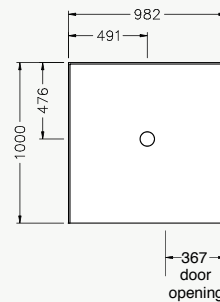

**VALENCIA ELITE®
ALCOVE SLIDING SHOWER**

- Size: 1000 x 1000mm.
- 7mm adjustment in rollers.
- Reversible doors.
- Available in white, metallic and satin silver.