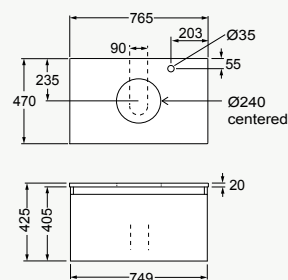

NO TAPHOLE

RIGHT HAND TAPHOLES

NO TAPHOLE

- WHITE STONE TOP
- Scorch Oak 99228A-0S01-DW
- Salty Elm 99228A-0S01-LW
- Classic White 99228A-0S01-0
- GREY STONE TOP
- Scorch Oak 99228A-GS01-DW
- Salty Elm 99228A-GS01-LW
- Classic White 99228A-GS01-0
- BLACK STONE TOP
- Scorch Oak 99228A-7S01-DW
- Salty Elm 99228A-7S01-LW
- Classic White 99228A-7S01-0

RIGHT HAND TAPHOLE

- WHITE STONE TOP
- Scorch Oak 99228A-0S01R-DW
- Salty Elm 99228A-0S01R-LW
- Classic White 99228A-0S01R-0
- GREY STONE TOP
- Scorch Oak 99228A-GS1R-DW
- Salty Elm 99228A-GS1R-LW
- Classic White 99228A-GS1R-0
- BLACK STONE TOP
- Scorch Oak 99228A-7S01R-DW
- Salty Elm 99228A-7S01R-LW
- Classic White 99228A-7S01R-0

NO TAPHOLE

- WHITE STONE TOP
- Scorch Oak 77298A-0S01-DW
- Salty Elm 77298A-0S01-LW
- Classic White 77298A-0S01-0
- GREY STONE TOP
- Scorch Oak 77298A-GS01-DW
- Salty Elm 77298A-GS01-LW
- Classic White 77298A-GS01-0
- BLACK STONE TOP
- Scorch Oak 77298A-7S01-DW
- Salty Elm 77298A-7S01-LW
- Classic White 77298A-7S01-0

RIGHT HAND TAPHOLE

- WHITE STONE TOP
- Scorch Oak 77298A-0S01R-DW
- Salty Elm 77298A-0S01R-LW
- Classic White 77298A-0S01R-0
- GREY STONE TOP
- Scorch Oak 77298A-GS1R-DW
- Salty Elm 77298A-GS1R-LW
- Classic White 77298A-GS1R-0
- BLACK STONE TOP
- Scorch Oak 77298A-7S01R-DW
- Salty Elm 77298A-7S01R-LW
- Classic White 77298A-7S01R-0

*Colours subject to change. Refer to Englefield website for latest options available.

*Colours subject to change. Refer to Englefield website for latest options available.