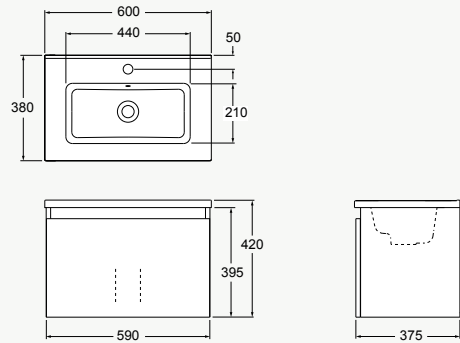

DURASTONE TOP

1. Classic White
2. 32mm Waste w Overflow (not supplied)

31291A-0
99326A-CP