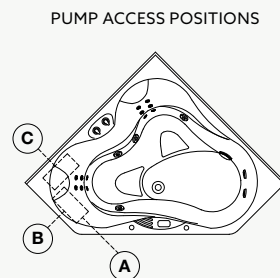

Spa Bath - Pump Positions AB
Spa Bath - Pump Positions C
40mm Bath Waste (not supplied)

1520 x 1520
11207A-CA1-0
11207A-CA3-0
99329A-CP

*All litre volumes are approximate only and are provided as a comparative reference against other Englefield baths.