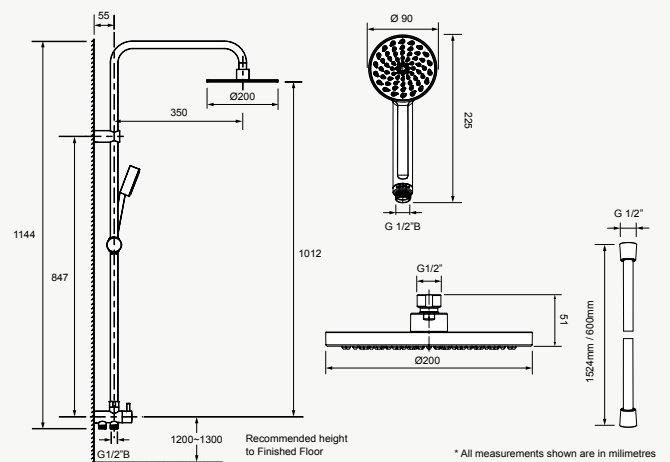

■ Dual Rain Shower - Polished Chrome

5625A-VS-CP