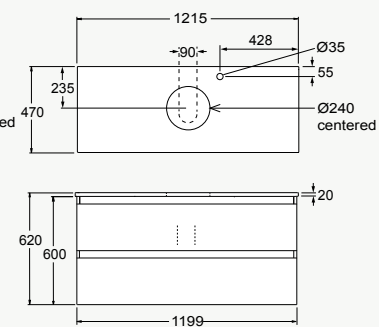

RIGHT HAND TAPHOLES

NO TAPHOLE

- WHITE STONE TOP
- Scorched Oak 8953A-OS01-DW
- Salty Elm 8953A-OS01-LW
- Classic White 8953A-OS01-0
- GREY STONE TOP
- Scorched Oak 8953A-GS01-DW
- Salty Elm 8953A-GS01-LW
- Classic White 8953A-GS01-0
- BLACK STONE TOP
- Scorched Oak 8953A-7S01-DW
- Salty Elm 8953A-7S01-LW
- Classic White 8953A-7S01-0

LEFT & RIGHT TAPHOLES

- WHITE STONE TOP
- Scorched Oak 8953A-OS1LR-DW
- Salty Elm 8953A-OS1LR-LW
- Classic White 8953A-OS1LR-0
- GREY STONE TOP
- Scorched Oak 8953A-OS1LR-DW
- Salty Elm 8953A-OS1LR-LW
- Classic White 8953A-OS1LR-0
- BLACK STONE TOP
- Scorched Oak 8953A-7S1LR-DW
- Salty Elm 8953A-7S1LR-LW
- Classic White 8953A-7S1LR-0

NO TAPHOLE

- WHITE STONE TOP
- Scorched Oak 99232A-OS01-DW
- Salty Elm 99232A-OS01-LW
- Classic White 99232A-OS01-0
- GREY STONE TOP
- Scorched Oak 99232A-GS01-DW
- Salty Elm 99232A-GS01-LW
- Classic White 99232A-GS01-0
- BLACK STONE TOP
- Scorched Oak 99232A-7S01-DW
- Salty Elm 99232A-7S01-LW
- Classic White 99232A-7S01-0

RIGHT HAND TAPHOLE

- WHITE STONE TOP
- Scorched Oak 99232A-OS01R-DW
- Salty Elm 99232A-OS01R-LW
- Classic White 99232A-OS01R-0
- GREY STONE TOP
- Scorched Oak 99232A-GS1R-DW
- Salty Elm 99232A-GS1R-LW
- Classic White 99232A-GS1R-0
- BLACK STONE TOP
- Scorched Oak 99232A-7S01R-DW
- Salty Elm 99232A-7S01R-LW
- Classic White 99232A-7S01R-0

*Colours subject to change. Refer to Englefield website for latest options available.

*Colours subject to change. Refer to Englefield website for latest options available.