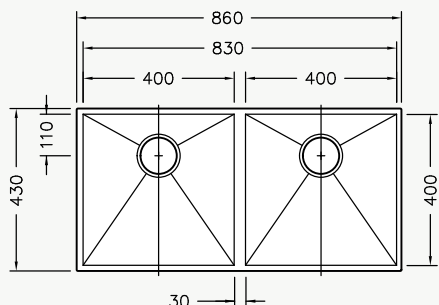

CABRIOLE™
KITCHEN SINK Double Bowl

Crisp, geometric design with 90° square corner bowls, all produced from high quality, brushed stainless steel. Bowls are of 1mm thickness.

- Two square bowls.
- 25L capacity bowls. 158mm to underside of overflow.
- Overall size: 430 (w) x 860mm (l)
  Bowl sizes: 400 (w) x 400 (l) x 200mm (d) each bowl.
- Under counter installation.
- No tap hole (drilling required).
- Overflow.
- Includes two wastes.

UNDER COUNTER

Double Bowl

72073A-S-NA

CABRIOLE™
KITCHEN SINK 1 ¼ Bowls / Single Bowl

Crisp, geometric design with 90° square corner bowls, all produced from high quality, brushed stainless steel. Bowls are of 1mm thickness.

- Under counter installation.
- No tap hole (drilling required).
- Overflow.
- Includes two wastes.

1 ¼ Bowls

- 21L capacity for full size bowl (158mm to underside of overflow).
- Overall size: 430 (w) x 580mm (l); Bowl sizes: 400 (w) x 340 (l) x 200mm (d); 1/4 bowl - 400 (w) x 180 (l) x 140mm (d).

Single Bowl

- One square bowl.
- 21L capacity bowl (158mm to underside of overflow).
- Overall size: 430 (w) x 370mm (l); Bowl size: 400 (w) x 340 (l) x 200mm (d)

UNDER COUNTER