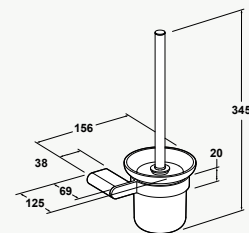

**MILANO™
TOILET BRUSH HOLDER**

- Polished, chrome plated alloy.
- Easy to install.
- Hard wearing and robust.

■ Toilet Brush Holder - Polished Chrome

75676A-CP