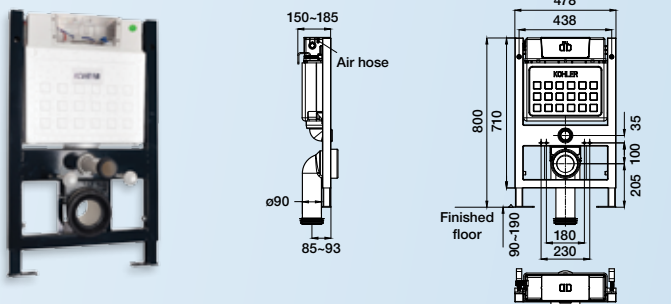

Pneumatic Wall Hung

150mm Low Level 20007A-PNE-NA