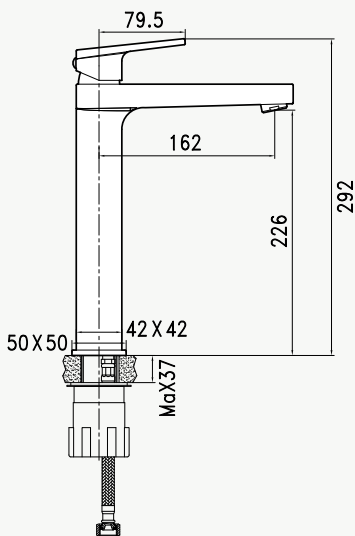

TALL BASIN MIXER

- Basin Mixer
- Tall Basin Mixer

97511A-CP
97530A-CP

MILANO™ BATH/SHOWER MIXERS

Tapware is a statement of taste. Milano provides a contemporary feel to any bathroom, expressing today's popular design aesthetics.

- 110mm square face plate (without diverter); 150 x 110mm rectangular face plate (with diverter).
- Includes mixer valve, with 40mm cartridge and trim kit.
- Trim kit includes lever and faceplate.
- Polished chrome.
- Easy to install.
- Suitable for equal mains and equal low pressure.
- Minimum pressure required for the non-diverter mixers is 35kPa. Minimum pressure required for the diverter mixer is 75kPa.