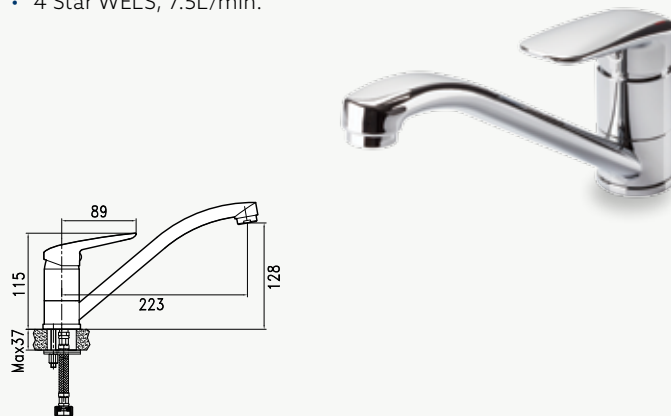

**SORRENTO™
KITCHEN MIXER**

This contemporary tapware range with traditional undertones is both good looking and robust. Sleek and hardwearing, it is finished in polished chrome and is easy to install.

- Tap Height: 128mm.
- Spout Height: 128mm; Reach: 223mm.
- Swivel spout for greater movement.
- Hardwearing polished chrome.
- Easy to install.
- Suitable for mains pressure.
- 4 Star WELS, 7.5L/min.