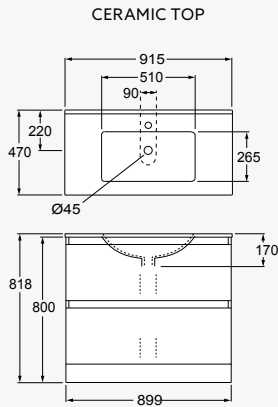

**VALENCIA®
VANITY**

750mm Double Drawer Floor Standing

Ideal for smaller bathrooms, but still provides ample storage space.

- Suitable with DN32 basin waste with overflow.