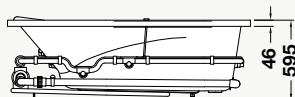

**EVORA™
HYDROTHERAPY MASSAGE RECTANGULAR
SPA BATH**

- 1800 x 900mm (full capacity volume: 490 litre)*.
- 12 jets (6 individually adjustable recessed lumbar jets, 2 rotary side jets and 4 adjustable body jets).
- A generous spa for the single bather to relax with integral soft headrest and jets located for full body comfort.
- Bodyguard® safety valve, chrome fittings and electronic control standard.
- Adjustable steel base support frame included for added strength.