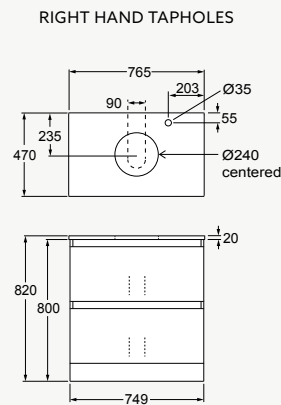

NO TAPHOLE

- WHITE STONE TOP
- Scorched Oak 99231A-0S01-DW
- Salty Elm 99231A-0S01-LW
- Classic White 99231A-0S01-0
- GREY STONE TOP
- Scorched Oak 99231A-GS01-DW
- Salty Elm 99231A-GS01-LW
- Classic White 99231A-GS01-0
- BLACK STONE TOP
- Scorched Oak 99231A-7S01-DW
- Salty Elm 99231A-7S01-LW
- Classic White 99231A-7S01-0

RIGHT HAND TAPHOLE

- WHITE STONE TOP
- Scorched Oak 99231A-0S01R-DW
- Salty Elm 99231A-0S01R-LW
- Classic White 99231A-0S01R-0
- GREY STONE TOP
- Scorched Oak 99231A-GS1R-DW
- Salty Elm 99231A-GS1R-LW
- Classic White 99231A-GS1R-0
- BLACK STONE TOP
- Scorched Oak 99231A-7S01R-DW
- Salty Elm 99231A-7S01R-LW
- Classic White 99231A-7S01R-0

NO TAPHOLE

- WHITE STONE TOP
- Scorched Oak 99229A-0S01-DW
- Salty Elm 99229A-0S01-LW
- Classic White 99229A-0S01-0
- GREY STONE TOP
- Scorched Oak 99229A-GS01-DW
- Salty Elm 99229A-GS01-LW
- Classic White 99229A-GS01-0
- BLACK STONE TOP
- Scorched Oak 99229A-7S01-DW
- Salty Elm 99229A-7S01-LW
- Classic White 99229A-7S01-0

RIGHT HAND TAPHOLE

- WHITE STONE TOP
- Scorched Oak 99229A-0S01R-DW
- Salty Elm 99229A-0S01R-LW
- Classic White 99229A-0S01R-0
- GREY STONE TOP
- Scorched Oak 99229A-GS1R-DW
- Salty Elm 99229A-GS1R-LW
- Classic White 99229A-GS1R-0
- BLACK STONE TOP
- Scorched Oak 99229A-7S01R-DW
- Salty Elm 99229A-7S01R-LW
- Classic White 99229A-7S01R-0

*Colours subject to change. Refer to Englefield website for latest options available.

*Colours subject to change. Refer to Englefield website for latest options available.