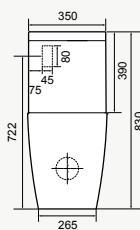

### Trap set-outs

- S trap: 90-170mm (with standard vario pan connector).  
Optional 190-240mm (with long vario adjustable pan connector).
- P Trap: 185mm.

SIDE VIEW

FRONT VIEW

TOP VIEW

Evora II Rimless Back to Wall - Slim Seat  
Optional Long Vario Pan Connector 190-240mm Set Out