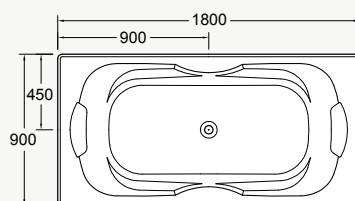

DROP-IN BATHS

Englefield's range of drop-in baths offers rectangular designs plus corner baths and shower-over-bath models. With a collection that includes baths for one or two people, a variety of lengths and widths plus integrated mouldings for maximum back and arm support, this is far from the traditional 'one size fits all' approach to bathing.

SAPPHIRE® RECTANGULAR BATH (2 Person)

The perfect way to help relieve the stress and strain of the day. Generous proportions make this bath ideal for two people to enjoy. The ultimate bathing experience.

- A true soaking bath.
- 1800 x 900mm. (Full capacity volume: 385 litres)*
- Integrated 'moulded' pillow at both ends.
- Integrated back and arm rests.
- 12.5mm upstand for water tightness.

Freestanding Oval Bath with Waste
40mm Bath Waste (not supplied)

1800 x 900
45812A-0
99329A-CP

*All litre volumes are approximate only and are provided as a comparative reference against other Englefield baths.