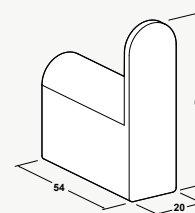

**MILANO™  
ROBE HOOK**

- Polished, chrome plated alloy.
- Easy to install.
- Hard wearing and robust.

■ Robe Hook - Polished Chrome

75803A-CP

**MILANO™  
TOILET ROLL HOLDER**

- Polished, chrome plated alloy.
- Easy to install.
- Hard wearing and robust.
- Accommodates double length rolls.