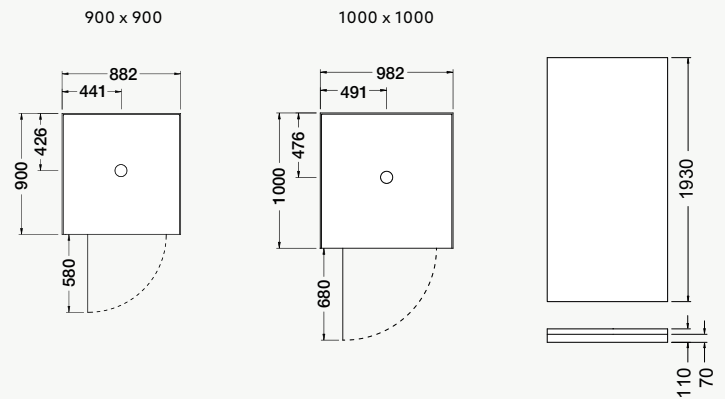

**MILANO™  
ALCOVE PIVOT SHOWER**

- Two sizes to choose from: 1000mm x 1000mm; 900mm x 900mm.
- 8mm toughened safety glass door.
- Reversible door - left or right opening.

TILE  
OPTION

**900 x 900**

TILE OPTION