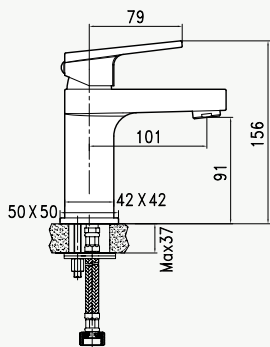

MILANO™ BASIN MIXERS

Strong geometric modern design, ideal for any contemporary bathroom setting. Finished in polished chrome and easy to install.

- Tap Height: 156mm (basin mixer); 292mm (tall basin mixer).
- Spout Reach: 101mm (basin mixer); 162mm (tall basin mixer).
- Polished chrome.
- Easy to install.
- Suitable for mains pressure.
- WELS 5 Star, 6L per minute.

BASIN MIXER