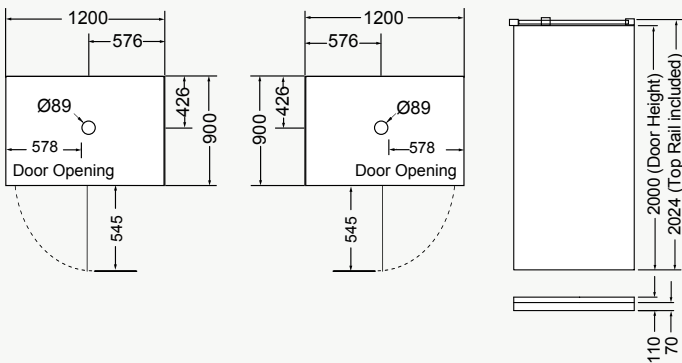

1200 x 900 LEFT HAND

1200 x 900 RIGHT HAND

1200 x 900, LEFT HAND

TILE OPTION

- Black 705221A-CTL-BL
- Metallic 705221A-CTL-SHP

FLAT WALL

- Black 705221A-CFW-BL
- Metallic 705221A-CFW-SHP

SIDE RECESSED WALL

- Black 705221A-CRW-BL
- Metallic 705221A-CRW-SHP

CONTOUR CORNER PLUS WALL

- Black 705221A-CCW-BL
- Metallic 705221A-CCW-SHP

1200 x 900, RIGHT HAND

TILE OPTION

- Black 705222A-CTL-BL
- Metallic 705222A-CTL-SHP

FLAT WALL

- Black 705222A-CFW-BL
- Metallic 705222A-CFW-SHP

SIDE RECESSED WALL

- Black 705222A-CRW-BL
- Metallic 705222A-CRW-SHP

CONTOUR CORNER PLUS WALL

- Black 705222A-CCW-BL
- Metallic 705222A-CCW-SHP

*Return Glass panel on left-hand side or right-hand side when facing shower. Side recessed feature will be installed on 1200mm side.

EVORA™
CORNER SLIDING SHOWER

1200 x 900mm

- Size: 1200 x 900mm.
- Adjustable Quiet-Close™ rollers.
- Left or right hand opening (Reversible door and fixed panels).
- Available in metallic and black.
- Black finish comes with black waste.
- 8mm thick glass.

CENTRE WASTE