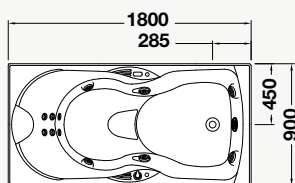

**EVORA™
HYDROTHERAPY MASSAGE RECTANGULAR
SPA BATH**

- 1800 x 900mm (full capacity volume: 490 litre)*.
- 12 jets (6 individually adjustable recessed lumbar jets, 2 rotary side jets and 4 adjustable body jets).
- A generous spa for the single bather to relax with integral soft headrest and jets located for full body comfort.
- Bodyguard® safety valve, chrome fittings and electronic control standard.
- Adjustable steel base support frame included for added strength.