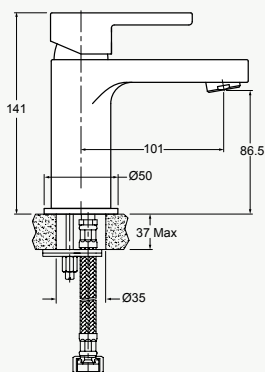

STUDIO PIN™ BASIN MIXER Pin Lever

The Studio tapware range features a pin lever handle and is available in three different finishes: polished chrome, matte black and brushed nickel.

- Tap Height: 141mm.
- Spout Reach: 101mm.
- A choice of two hardwearing finishes.
- Easy to install.
- Suitable for mains pressure.
- WELS 5 Star, 6L per minute.

Matte Black