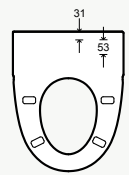

UNDERSIDE VIEW