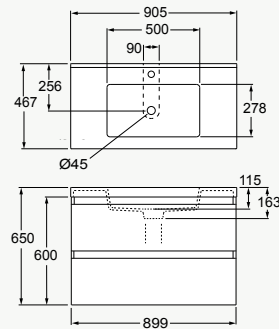

DURASTONE® TOP