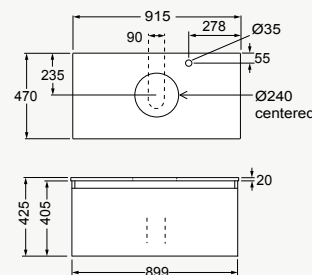

RIGHT HAND TAPHOLES

NO TAPHOLE

- WHITE STONE TOP
- Scorched Oak 99230A-OS01-DW
- Salty Elm 99230A-OS01-LW
- Classic White 99230A-OS01-0
- GREY STONE TOP
- Scorched Oak 99230A-GS01-DW
- Salty Elm 99230A-GS01-LW
- Classic White 99230A-GS01-0
- BLACK STONE TOP
- Scorched Oak 99230A-7S01-DW
- Salty Elm 99230A-7S01-LW
- Classic White 99230A-7S01-0

RIGHT HAND TAPHOLE

- WHITE STONE TOP
- Scorched Oak 99230A-OS01R-DW
- Salty Elm 99230A-OS01R-LW
- Classic White 99230A-OS01R-0
- GREY STONE TOP
- Scorched Oak 99230A-GS1R-DW
- Salty Elm 99230A-GS1R-LW
- Classic White 99230A-GS1R-0
- BLACK STONE TOP
- Scorched Oak 99230A-7S1R-DW
- Salty Elm 99230A-7S1R-LW
- Classic White 99230A-7S1R-0

NO TAPHOLE

- WHITE STONE TOP
- Scorched Oak 77299A-OS01-DW
- Salty Elm 77299A-OS01-LW
- Classic White 77299A-OS01-0
- GREY STONE TOP
- Scorched Oak 77299A-GS01-DW
- Salty Elm 77299A-GS01-LW
- Classic White 77299A-GS01-0
- BLACK STONE TOP
- Scorched Oak 77299A-7S01-DW
- Salty Elm 77299A-7S01-LW
- Classic White 77299A-7S01-0

RIGHT HAND TAPHOLE

- WHITE STONE TOP
- Scorched Oak 77299A-OS01R-DW
- Salty Elm 77299A-OS01R-LW
- Classic White 77299A-OS01R-0
- GREY STONE TOP
- Scorched Oak 77299A-GS1R-DW
- Salty Elm 77299A-GS1R-LW
- Classic White 77299A-GS1R-0
- BLACK STONE TOP
- Scorched Oak 77299A-7S1R-DW
- Salty Elm 77299A-7S1R-LW
- Classic White 77299A-7S1R-0

*Colours subject to change. Refer to Englefield website for latest options available.

*Colours subject to change. Refer to Englefield website for latest options available.