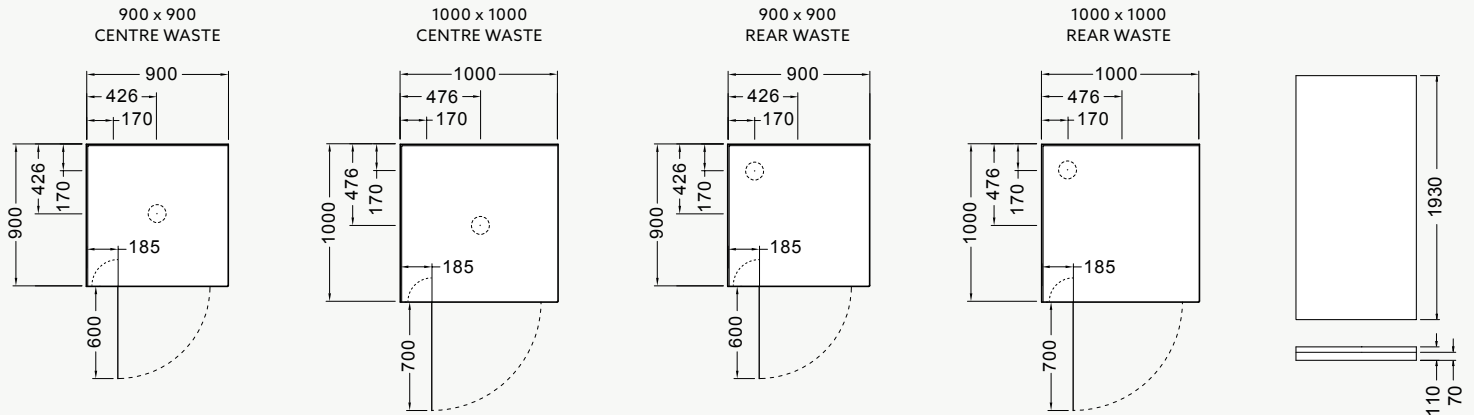

900 x 900, CENTRE WASTE

TILE OPTION

- ☐ White 706812A-0
- ☒ Black 706812A-BL
- ☒ Metallic 706812A-SHP
- ☐ Silver Satin 706812A-SS

FLAT WALL

- ☐ White 706743A-0
- ☒ Black 706743A-BL
- ☒ Metallic 706743A-SHP
- ☐ Silver Satin 706743A-SS

SIDE RECESSED WALL

- ☐ White 706742A-CRW-0
- ☒ Black 706742A-CRW-BL
- ☒ Metallic 706742A-CRW-SHP
- ☐ Silver Satin 706742A-CRW-SS

CONTOUR CORNER PLUS WALL

- ☐ White 706742A-0
- ☒ Black 706742A-BL
- ☒ Metallic 706742A-SHP
- ☐ Silver Satin 706742A-SS

1000 x 1000, CENTRE WASTE

TILE OPTION

- ☐ White 706810A-0
- ☒ Black 706810A-BL
- ☒ Metallic 706810A-SHP
- ☐ Silver Satin 706810A-SS

FLAT WALL

- ☐ White 706739A-0
- ☒ Black 706739A-BL
- ☒ Metallic 706739A-SHP
- ☐ Silver Satin 706739A-SS

SIDE RECESSED WALL

- ☐ White 706738A-CRW-0
- ☒ Black 706738A-CRW-BL
- ☒ Metallic 706738A-CRW-SHP
- ☐ Silver Satin 706738A-CRW-SS

CONTOUR CORNER PLUS WALL

- ☐ White 706738A-0
- ☒ Black 706738A-BL
- ☒ Metallic 706738A-SHP
- ☐ Silver Satin 706738A-SS

900 x 900, REAR WASTE

TILE OPTION

- ☐ White 706813A-0
- ☒ Black 706813A-BL
- ☒ Metallic 706813A-SHP
- ☐ Silver Satin 706813A-SS

FLAT WALL

- ☐ White 706745A-0
- ☒ Black 706745A-BL
- ☒ Metallic 706745A-SHP
- ☐ Silver Satin 706745A-SS

SIDE RECESSED WALL

- ☐ White 706742A-RRW-0
- ☒ Black 706742A-RRW-BL
- ☒ Metallic 706742A-RRW-SHP
- ☐ Silver Satin 706742A-RRW-SS

CONTOUR CORNER PLUS WALL

- ☐ White 706744A-0
- ☒ Black 706744A-BL
- ☒ Metallic 706744A-SHP
- ☐ Silver Satin 706744A-SS

1000 x 1000, REAR WASTE

TILE OPTION

- ☐ White 706811A-0
- ☒ Black 706811A-BL
- ☒ Metallic 706811A-SHP
- ☐ Silver Satin 706811A-SS

FLAT WALL

- ☐ White 706741A-0
- ☒ Black 706741A-BL
- ☒ Metallic 706741A-SHP
- ☐ Silver Satin 706741A-SS

SIDE RECESSED WALL

- ☐ White 706738A-RRW-0
- ☒ Black 706738A-RRW-BL
- ☒ Metallic 706738A-RRW-SHP
- ☐ Silver Satin 706738A-RRW-SS

CONTOUR CORNER PLUS WALL

- ☐ White 706740A-0
- ☒ Black 706740A-BL
- ☒ Metallic 706740A-SHP
- ☐ Silver Satin 706740A-SS