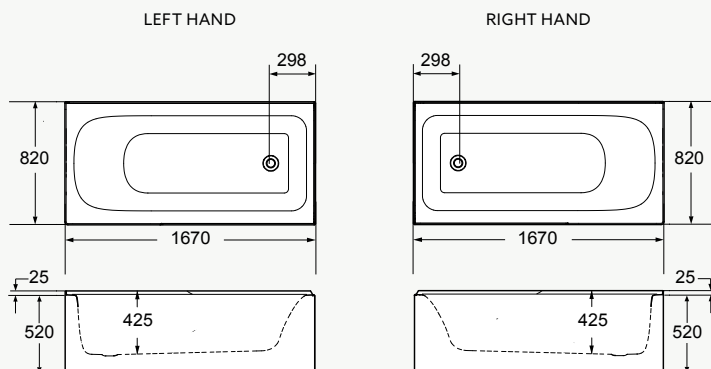

Pillow optional

COMING MAY 2023*

WITH CLEANLESS INTERIOR GLASS TREATMENT