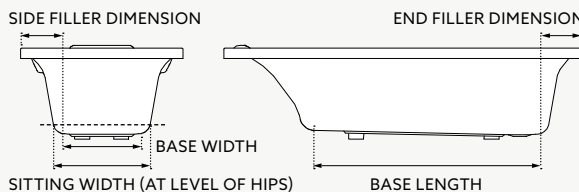

BATHS

BATH / SPA DIMENSIONS AND VOLUME

NB: Bath filler dimensions for End (mm) & Side (mm) are measured from upstand to base radius. Base width and base length are measured inside the radius (ie, the flat standing area).

BATHS	EXTERNAL DIMENSIONS			INTERNAL DIMENSIONS						
	LENGTH (mm)	WIDTH (mm)	DEPTH (mm)	MAX DEPTH TO PLUG (mm)	BATH BASE WIDTH (mm)	SITTING WIDTH (mm)	BASE LENGTH (mm)	END FILLER (mm)	SIDE FILLER (mm)	FULL CAPACITY (L)
MILANO Freestanding 1700mm Oval	1700	800	540	480	520	650	1320	150	190	375
STUDIO II Freestanding 1700mm Oval	1700	800	585	440	430	500	1150	275	160	280
STUDIO II Freestanding 1500mm Oval	1500	750	585	440	390	460	980	260	155	220
SIERRA 1500 FS Rectangular Bath	1500	750	585	440	400	480	980	280	160	240
SIERRA 1700 FS Rectangular Bath	1700	750	585	440	400	480	1150	280	160	285
VALENCIA 1500 FS Rectangular Bath	1500	750	585	440	390	420	980	270	230	220
VALENCIA 1700 FS Rectangular Bath	1700	800	585	440	420	450	1150	290	245	280
TUSCANO 1500 FS Rectangular Bath	1500	750	615	470	-	480	1080	250	185	270
TUSCANO 1700 FS Rectangular Bath	1700	800	615	470	-	500	1200	250	185	320
STUDIO II 1800mm Rectangular (symmetrical)	1796	760	525	485	380	450	1120	330	185	400
STUDIO II 1800mm Rectangular (1 person)	1800	757	525	479	410	490	1250	145	155	420
STUDIO II 1670mm Rectangular (1 person)	1668	757	525	479	375	410	1190	145	165	370
DUO II 1670mm Rectangular	1668	756	420	366	410	500	1210	150	150	290
DUO II 1520mm Rectangular	1515	756	420	360	410	410	1000	140	150	260
VALENCIA 1670mm Rectangular	1670	758	425	378	451	510	1212	155	165	320
VALENCIA 1520mm Rectangular	1517	758	420	378	451	510	1064	155	160	280
SAPPHIRE 1800mm Rectangular (2 person)	1800	900	550	500	450	490	1210	290	210	385
SORRENTO II 1670mm Rectangular	1668	757	425	405	420	450	1094	180	180	300
SORRENTO II 1520mm Rectangular	1517	757	425	405	420	440	960	165	165	270
SORRENTO II 1500mm Corner	1480	585	505	495	560	610	1485	170		490
SORRENTO II 1300mm Corner	1308	700	450	350	440	530	1160	170		260
EVORA 1850mm Rectangular Wide (2 person)	1850	1100	595	510	550	620	1110	370	275	450
EVORA 1800mm Rectangular	1800	900	595	540	450	580	1130	145	270	490
EVORA 1670mm Rectangular	1675	900	595	540	450	550	1020	140	265	450
EVORA 1520mm Corner	1518	600	665	560	480	540	1290	280-375		440

BATH WALL & APRON PANEL DIMENSIONS

BATH WALLS	FLAT WALL SKU	CCPW SKU	SRW SKU	A WALL (mm)	B WALL (mm)	HEIGHT (mm)
1670mm Rectangular (MILANO Split Bath Screen)	20988A-0	24686A-0	31793A-0	1658	767	1530
1520mm Rectangular (MILANO Split Bath Screen)	20987A-0	24687A-0	31794A-0	1505	767	1530
1670mm Rectangular	C0970A-0	24689A-0	31791A-0	1658	762	1450
1520mm Rectangular	C0950A-0	24688A-0	31792A-0	1505	762	1450
SORRENTO II 1500mm Corner	C0987A-0			1450	1450	1450
SORRENTO II 1300mm Corner	C0985A-0			1285	1285	1450
EVORA bath	31280A-0	31278A-0	31279A-0	1663	830	1530

APRON PANELS	SKU	LENGTH (mm)	WIDTH (mm)	HEIGHT (mm)
1670mm Rectangular	2-Sided: C0478A-0	1651 / 1655	745 / -	385 / 385
1520mm Rectangular	2-Sided: C0477A-0	1506 / 1506	749 / -	385 / 385
SORRENTO II 1500mm Corner	C0434A-0	1252	575	478
SORRENTO II 1300mm Corner	C0435A-0	862	685	443