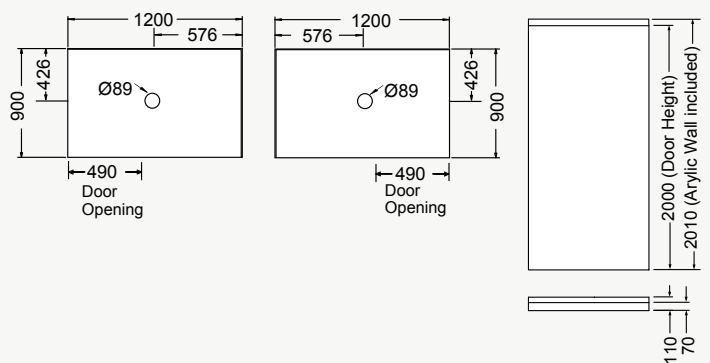

1200 x 900 LEFT HAND

1200 x 900 RIGHT HAND

1200 x 900, LEFT HAND

TILE OPTION

- Black 705223A-CTL-BL
- Metallic 705223A-CTL-SHP

FLAT WALL

- Black 705223A-CFW-BL
- Metallic 705223A-CFW-SHP

SIDE RECESSED WALL

- Black 705223A-CRW-BL
- Metallic 705223A-CRW-SHP

CONTOUR CORNER PLUS WALL

- Black 705223A-CCW-BL
- Metallic 705223A-CCW-SHP

1200 x 900, RIGHT HAND

TILE OPTION

- Black 705224A-CTL-BL
- Metallic 705224A-CTL-SHP

FLAT WALL

- Black 705224A-CFW-BL
- Metallic 705224A-CFW-SHP

SIDE RECESSED WALL

- Black 705224A-CRW-BL
- Metallic 705224A-CRW-SHP

CONTOUR CORNER PLUS WALL

- Black 705224A-CCW-BL
- Metallic 705224A-CCW-SHP

*Return Glass panel on left-hand side or right-hand side when facing shower. Side recessed feature will be installed on 1200mm side.