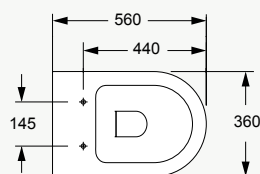

Trap set-outs

- P Trap: 185mm.
- S Trap: 100mm.

SIDE VIEW

FRONT VIEW

TOP VIEW

Evora Wall Faced Toilet

22072A-SLS-0

\*Date subject to change.