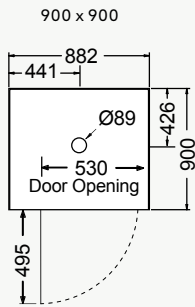

900 x 900

TILE OPTION

- Black 705219A-3CTL-BL
- Metallic 705219A-3CTL-SHP

FLAT WALL

- Black 705219A-3CFW-BL
- Metallic 705219A-3CFW-SHP

SIDE RECESSED WALL

- Black 705219A-3CRW-BL
- Metallic 705219A-3CRW-SHP

CONTOUR CORNER PLUS WALL

- Black 705219A-3CCW-BL
- Metallic 705219A-3CCW-SHP

1000 x 1000

TILE OPTION

- Black 705220A-3CTL-BL
- Metallic 705220A-3CTL-SHP

FLAT WALL

- Black 705220A-3CFW-BL
- Metallic 705220A-3CFW-SHP

SIDE RECESSED WALL

- Black 705220A-3CRW-BL
- Metallic 705220A-3CRW-SHP

CONTOUR CORNER PLUS WALL

- Black 705220A-3CCW-BL
- Metallic 705220A-3CCW-SHP