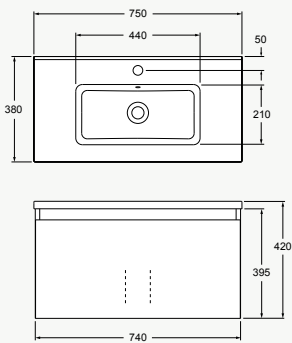

VALENCIA®
SLIM VANITY 750mm Single Drawer

Perfect for small bathrooms, this narrow vanity provides a single deep drawer to maximise storage, and an easy-to-clean basin.

- Suitable with DN32 basin waste with overflow.

DURASTONE TOP

1. Classic White
2. 32mm Waste w Overflow (not supplied)

22857A-0
99326A-CP

VALENCIA®
SLIM VANITY 600mm Single Drawer

Perfect for smaller bathrooms, this narrow, compact vanity provides a single deep drawer to maximise storage, and an easy-to-clean basin design.

- Suitable with DN32 basin waste with overflow.