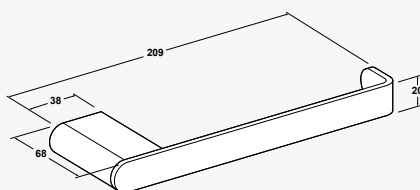

**MILANO™
HAND TOWEL BAR**

- Polished, chrome plated alloy.
- Easy to install.
- Hard wearing and robust.

■ Hand Towel Bar - Polished Chrome

75800A-CP