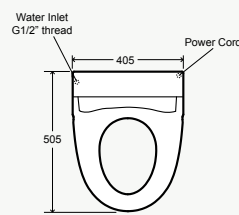

TOP VIEW

COMPATIBLE TOILET PANS