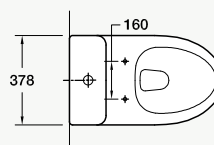

### Trap set-outs

- S trap: 90-140mm (with standard vario pan connector).  
Optional 160-235mm (with long vario pan connector).
- P Trap: 185mm.

SIDE VIEW

FRONT VIEW

TOP VIEW

Milano  
Optional Long Vario Pan Connector 160-235mm Set Out