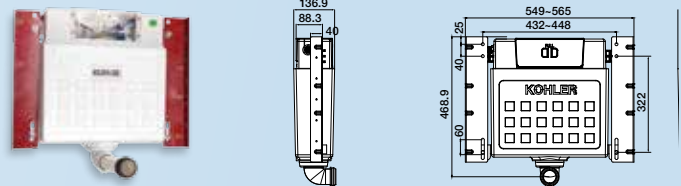

Pneumatic Wall Faced

150mm Low Level 78074A-PNE-NA