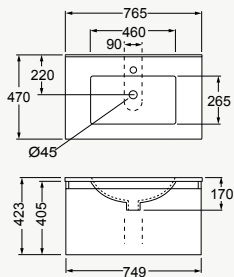

CERAMIC TOP