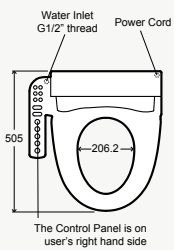

TOP VIEW

COMPATIBLE TOILET PANS