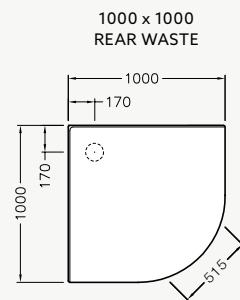

900 x 900, CENTRE WASTE

TILE OPTION

- White 706827A-0
- Black 706827A-BL
- Metallic 706827A-SHP
- Silver Satin 706827A-SS

FLAT WALL

- White 706773A-0
- Black 706773A-BL
- Metallic 706773A-SHP
- Silver Satin 706773A-SS

SIDE RECESSED WALL

- White 706772A-CRW-0
- Black 706772A-CRW-BL
- Metallic 706772A-CRW-SHP
- Silver Satin 706772A-CRW-SS

CONTOUR CORNER PLUS WALL

- White 706772A-0
- Black 706772A-BL
- Metallic 706772A-SHP
- Silver Satin 706772A-SS

1000 x 1000, CENTRE WASTE

TILE OPTION

- White 706825A-0
- Black 706825A-BL
- Metallic 706825A-SHP
- Silver Satin 706825A-SS

FLAT WALL

- White 706769A-0
- Black 706769A-BL
- Metallic 706769A-SHP
- Silver Satin 706769A-SS

SIDE RECESSED WALL

- White 706768A-CRW-0
- Black 706768A-CRW-BL
- Metallic 706768A-CRW-SHP
- Silver Satin 706768A-CRW-SS

CONTOUR CORNER PLUS WALL

- White 706768A-0
- Black 706768A-BL
- Metallic 706768A-SHP
- Silver Satin 706768A-SS

900 x 900, REAR WASTE

TILE OPTION

- White 706828A-0
- Black 706828A-BL
- Metallic 706828A-SHP
- Silver Satin 706828A-SS

FLAT WALL

- White 706775A-0
- Black 706775A-BL
- Metallic 706775A-SHP
- Silver Satin 706775A-SS

SIDE RECESSED WALL

- White 706772A-RRW-0
- Black 706772A-RRW-BL
- Metallic 706772A-RRW-SHP
- Silver Satin 706772A-RRW-SS

CONTOUR CORNER PLUS WALL

- White 706774A-0
- Black 706774A-BL
- Metallic 706774A-SHP
- Silver Satin 706774A-SS

1000 x 1000, REAR WASTE

TILE OPTION

- White 706826A-0
- Black 706826A-BL
- Metallic 706826A-SHP
- Silver Satin 706826A-SS

FLAT WALL

- White 706771A-0
- Black 706771A-BL
- Metallic 706771A-SHP
- Silver Satin 706771A-SS

SIDE RECESSED WALL

- White 706768A-RRW-0
- Black 706768A-RRW-BL
- Metallic 706768A-RRW-SHP
- Silver Satin 706768A-RRW-SS

CONTOUR CORNER PLUS WALL

- White 706770A-0
- Black 706770A-BL
- Metallic 706770A-SHP
- Silver Satin 706770A-SS