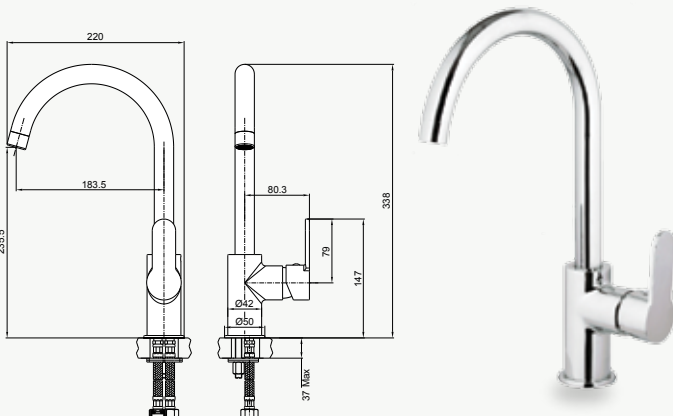

**MILANO™
KITCHEN MIXER**

Milano provides a contemporary feel to any kitchen, expressing today's popular design aesthetics.

- Tap Height: 296mm.
- Spout Reach: 207mm.
- 360° swivel spout.
- Hardwearing polished chrome.
- Easy to install.
- Suitable for mains pressure.
- 4 Star WELS, 7.5L/min.

■ Polished Chrome

97515A-CP

For Milano bathroom tapware see page 97.

**STUDIO PIN™
KITCHEN MIXER Pin Lever**

The Studio tapware range features a pin lever handle and is available in three different finishes: polished chrome, brushed nickel and matte black.

- Tap Height: 338mm.
- Spout Reach: 183.5mm.
- 360° swivel spout.
- Available in three hardwearing finishes.
- Easy to install.
- Suitable for mains pressure.
- 4 Star WELS, 7.5L/min.

- Polished Chrome
- Matte Black
- Brushed Nickel

97532A-4-CP
97532A-4-BL
97532A-4-BN

For Studio Pin bathroom tapware see page 99.

**STUDIO™
KITCHEN MIXER**

This round geometric tapware range is finished in polished chrome and is easy to install.

- Tap Height: 350mm.
- Spout Reach: 186.6mm.
- 360° swivel spout.
- Hardwearing polished chrome.
- Easy to install.
- Suitable for mains pressure.
- 4 Star WELS, 7.5L/min.

■ Polished Chrome

75800A-CP

For Studio bathroom tapware see page 101.

**SORRENTO™
KITCHEN MIXER**

This contemporary tapware range with traditional undertones is both good looking and robust. Sleek and hardwearing, it is finished in polished chrome and is easy to install.

- Tap Height: 128mm.
- Spout Height: 128mm; Reach: 223mm.
- Swivel spout for greater movement.
- Hardwearing polished chrome.
- Easy to install.
- Suitable for mains pressure.
- 4 Star WELS, 7.5L/min.

■ Polished Chrome

75803A-CP

For Sorrento bathroom tapware see page 103.