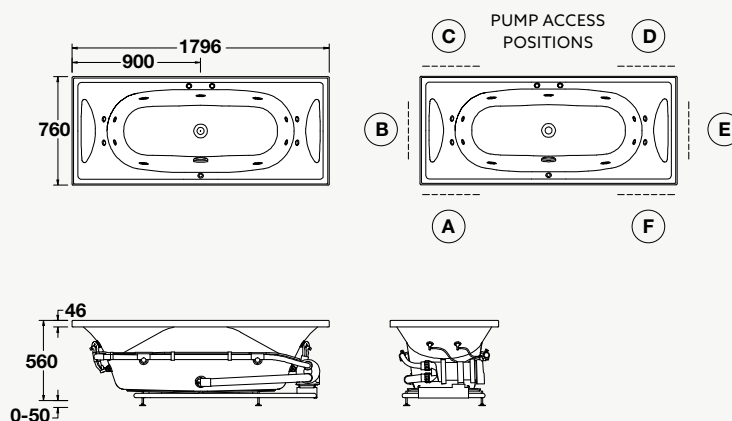

### STUDIO™ II RECTANGULAR SPA BATH

1800 x 760mm, Symmetrical

- 1800 x 760mm (full capacity volume: 400 litre)\*.
- 13 adjustable body massage jets (8 back jets and 5 body jets on the sides).
- Extra deep with dual contoured lumbar support and contoured armrests.
- Symmetrical bath with central waste.
- 12.5mm upstand for watertightness.
- Bodyguard® safety valve, chrome fittings and electronic control standard.
- Includes steel support frame with adjustable feet for easy installation.
- Includes 2 removable Studio bath pillows for reclining in luxury.