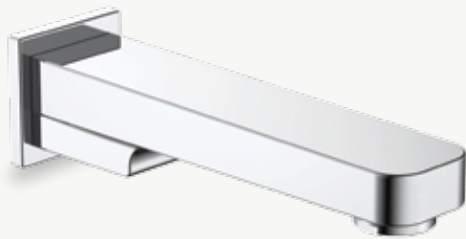

MILANO™
WALL MOUNT BATH SPOUT

Milano provides a contemporary feel to any bathroom, expressing today's popular design aesthetics.

- 166mm spout reach.
- Polished chrome.
- Easy to install.

■ Bath Spout - Polished Chrome

97520A-CP

MILANO™
WALL MOUNT BASIN SET

Milano provides a contemporary feel to any bathroom, expressing today's popular design aesthetics.

- 80 x 200mm rectangular face plate.
- Spout Reach: 160mm.
- Polished chrome.
- Includes in-wall valve.
- Easy to install.
- Suitable for mains pressure.
- WELS 5 Star, 6L per minute.