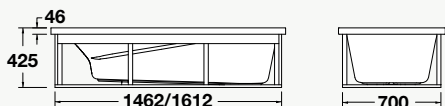

DROP-IN BATH

DROP-IN BATH WITH FLAT PACK FRAME INSTALLED

	1520 x 760	1670 x 760
Drop-in Bath	1067A-0	1064A-0
Flat Pack Timber Frame	1141301	1141302
1450mm Bath Wall 2 Sided Flat	C0950A-0	C0970A-0
1450mm Bath Wall 2 sided Corner Contour PLUS	24688A-0	24689A-0
1450mm Bath Wall 2 sided Side Recessed	31792A-0	31791A-0
1530mm Bath Wall 2 Sided Flat	20987A-0	20988A-0
1530mm Bath Wall 2 sided Corner Contour PLUS	24687A-0	24686A-0
1530mm Bath Wall 2 sided Side Recessed	31794A-0	31793A-0
Apron Panel 2 Sided	C0477A-0	C0478A-0
Apron Panel 1 Sided	C0472A-0	C0473A-0
Ario Rectangular Pillow (charcoal)	1091A-58	1091A-58
40mm Bath Waste (not supplied)		99329A-CP