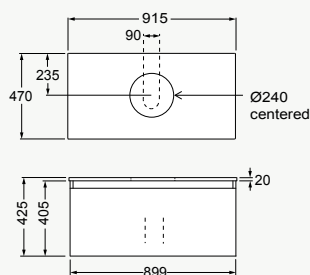

VALENCIA ELITE®
STONE TOP VANITY

900mm Double Drawer Wall Hung

The most popular size, offering generous bench space and good storage. Choose from three top and base finishes. (Basins not included).

VALENCIA ELITE®
STONE TOP VANITY

900mm Single Drawer Wall Hung

The most popular size, offering generous bench space and good storage. Choose from three top and base finishes. (Basins not included).

NO TAPHOLE

RIGHT HAND TAPHOLES

NO TAPHOLE

RIGHT HAND TAPHOLES

NO TAPHOLE

- WHITE STONE TOP
- Scorched Oak 99230A-OS01-DW
- Salty Elm 99230A-OS01-LW
- Classic White 99230A-OS01-0
- GREY STONE TOP
- Scorched Oak 99230A-GS01-DW
- Salty Elm 99230A-GS01-LW
- Classic White 99230A-GS01-0
- BLACK STONE TOP
- Scorched Oak 99230A-7S01-DW
- Salty Elm 99230A-7S01-LW
- Classic White 99230A-7S01-0

RIGHT HAND TAPHOLE

- WHITE STONE TOP
- Scorched Oak 99230A-OS01R-DW
- Salty Elm 99230A-OS01R-LW
- Classic White 99230A-OS01R-0
- GREY STONE TOP
- Scorched Oak 99230A-GS1R-DW
- Salty Elm 99230A-GS1R-LW
- Classic White 99230A-GS1R-0
- BLACK STONE TOP
- Scorched Oak 99230A-7S1R-DW
- Salty Elm 99230A-7S1R-LW
- Classic White 99230A-7S1R-0

NO TAPHOLE

- WHITE STONE TOP
- Scorched Oak 77299A-OS01-DW
- Salty Elm 77299A-OS01-LW
- Classic White 77299A-OS01-0
- GREY STONE TOP
- Scorched Oak 77299A-GS01-DW
- Salty Elm 77299A-GS01-LW
- Classic White 77299A-GS01-0
- BLACK STONE TOP
- Scorched Oak 77299A-7S01-DW
- Salty Elm 77299A-7S01-LW
- Classic White 77299A-7S01-0

RIGHT HAND TAPHOLE