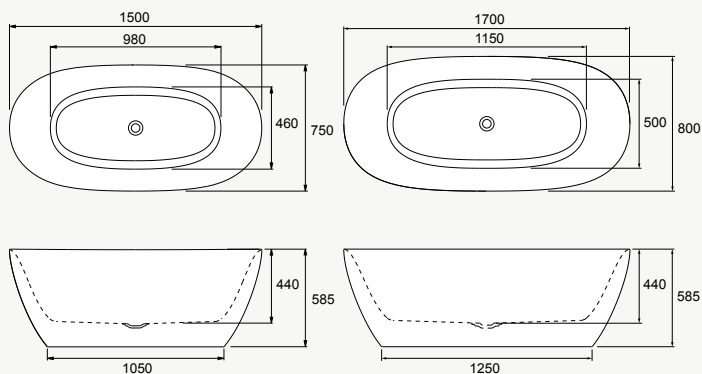

STUDIO™ II FREESTANDING BATH

Studio II offers a deep bathing experience.

- Two sizes: 1500 x 750mm; 1700 x 800mm.
- Full capacity volume: 1500mm – 220 litres; 1700mm – 280 litres*.
- Seamless one piece acrylic bath.
- Concealed adjustable feet included.

	1500 x 750	1700 x 800
Freestanding Bath	24245A-0	24246A-0
40mm Bath Waste (not supplied)	99329A-CP	99329A-CP
Self-sealing Trap with Flexible Waste Pipe	80144A-NA	80144A-NA

*All litre volumes are approximate only and are provided as a comparative reference against other Englefield baths.

SIERRA® FREESTANDING BACK TO WALL OR CORNER BATH

Sierra baths offer a sleek style emphasised by slender edges and straight walls. They are perfect as a freestanding bath, and equally good against any wall or corner.

- Two sizes: 1500 x 750mm; 1700 x 750mm.
- Full capacity volume: 1500mm – 240 litres; 1700mm – 285 litres*.
- Seamless one piece acrylic bath.
- Optional accessories: 40mm pop-up bath waste; flexible waste and trap system; upstand (refer to page 38).