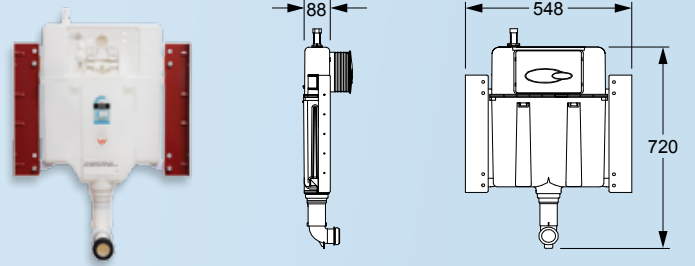

WALL FACED

Mechanical Wall Faced

90mm Standard Height 10611A-NA