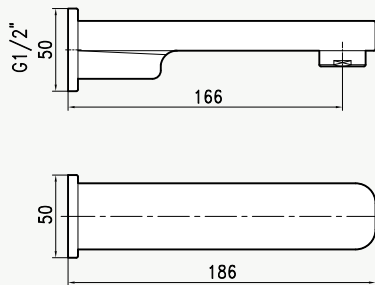

MILANO™
WALL MOUNT BATH SPOUT

Milano provides a contemporary feel to any bathroom, expressing today's popular design aesthetics.

- 166mm spout reach.
- Polished chrome.
- Easy to install.

■ Bath Spout - Polished Chrome

97520A-CP

MILANO™
WALL MOUNT BASIN SET

Milano provides a contemporary feel to any bathroom, expressing today's popular design aesthetics.

- 80 x 200mm rectangular face plate.
- Spout Reach: 160mm.
- Polished chrome.
- Includes in-wall valve.
- Easy to install.
- Suitable for mains pressure.
- WELS 5 Star, 6L per minute.