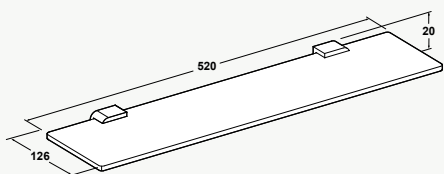

**MILANO™
GLASS SHELF**

- Polished, chrome plated alloy.
- Toughened glass.
- Easy to install.
- Hard wearing and robust.

■ Glass Shelf - Polished Chrome

75675A-CP

**SORRENTO™
DOUBLE TOWEL RAIL 600mm**

- Polished, chrome plated alloy.
- Easy to install.
- Hard wearing and robust.
- Can be installed on 600mm centre studs.