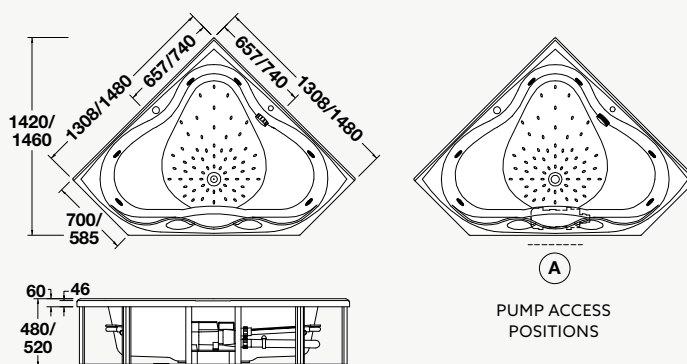

1300 x 1300	1500 x 1500
Chrome Jets - Pump Position A	1996A-AP2-0	1075A-AP2-0
Bath Wall 2 Sided Flat	C0985A-0	C0987A-0
Apron Panel 2 Sided	C0435A-0	C0434A-0
40mm Bath Waste (not supplied)	99329A-CP	99329A-CP

*All litre volumes are approximate only and are provided as a comparative reference against other Englefield baths.