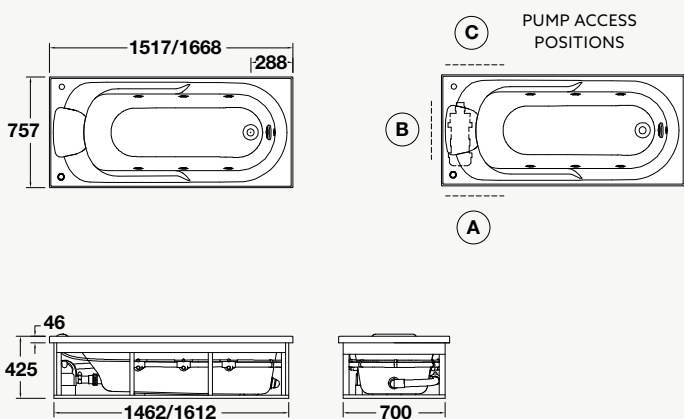

## SORRENTO™ II RECTANGULAR SPA BATH

- 1670mm x 760mm (full capacity volume: 300 litre)\*.
- 1520mm x 760mm (full capacity volume: 270 litre)\*.
- 6 adjustable body massage jets.
- Integral headrest and armrests.
- A perfect spa for renovations and new builds.
- 12.5mm upstand for watertightness.
- Bodyguard® safety valve, chrome fittings and electronic control standard.
- Includes timber frame for easy installation.
- Optional extras: 1 or 2 front apron panel and two sided flat wall for quick and easy bathroom finish.