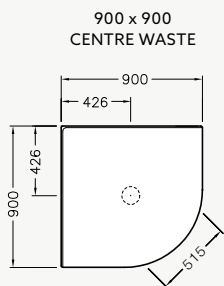

900 x 900, CENTRE WASTE

TILE OPTION

- White 706827A-0
- Black 706827A-BL
- Metallic 706827A-SHP
- Silver Satin 706827A-SS

FLAT WALL

- White 706773A-0
- Black 706773A-BL
- Metallic 706773A-SHP
- Silver Satin 706773A-SS

SIDE RECESSED WALL

- White 706772A-CRW-0
- Black 706772A-CRW-BL
- Metallic 706772A-CRW-SHP
- Silver Satin 706772A-CRW-SS

CONTOUR CORNER PLUS WALL

- White 706772A-0
- Black 706772A-BL
- Metallic 706772A-SHP
- Silver Satin 706772A-SS

1000 x 1000, CENTRE WASTE

TILE OPTION

- White 706825A-0
- Black 706825A-BL
- Metallic 706825A-SHP
- Silver Satin 706825A-SS

FLAT WALL

- White 706769A-0
- Black 706769A-BL
- Metallic 706769A-SHP
- Silver Satin 706769A-SS

SIDE RECESSED WALL

- White 706768A-CRW-0
- Black 706768A-CRW-BL
- Metallic 706768A-CRW-SHP
- Silver Satin 706768A-CRW-SS

CONTOUR CORNER PLUS WALL

- White 706768A-0
- Black 706768A-BL
- Metallic 706768A-SHP
- Silver Satin 706768A-SS

900 x 900, REAR WASTE

TILE OPTION

- White 706828A-0
- Black 706828A-BL
- Metallic 706828A-SHP
- Silver Satin 706828A-SS

FLAT WALL

- White 706775A-0
- Black 706775A-BL
- Metallic 706775A-SHP
- Silver Satin 706775A-SS

SIDE RECESSED WALL

- White 706772A-RRW-0
- Black 706772A-RRW-BL
- Metallic 706772A-RRW-SHP
- Silver Satin 706772A-RRW-SS

CONTOUR CORNER PLUS WALL

- White 706774A-0
- Black 706774A-BL
- Metallic 706774A-SHP
- Silver Satin 706774A-SS

1000 x 1000, REAR WASTE

TILE OPTION

- White 706826A-0
- Black 706826A-BL
- Metallic 706826A-SHP
- Silver Satin 706826A-SS

FLAT WALL

- White 706771A-0
- Black 706771A-BL
- Metallic 706771A-SHP
- Silver Satin 706771A-SS

SIDE RECESSED WALL

- White 706768A-RRW-0
- Black 706768A-RRW-BL
- Metallic 706768A-RRW-SHP
- Silver Satin 706768A-RRW-SS

CONTOUR CORNER PLUS WALL

- White 706770A-0
- Black 706770A-BL
- Metallic 706770A-SHP
- Silver Satin 706770A-SS