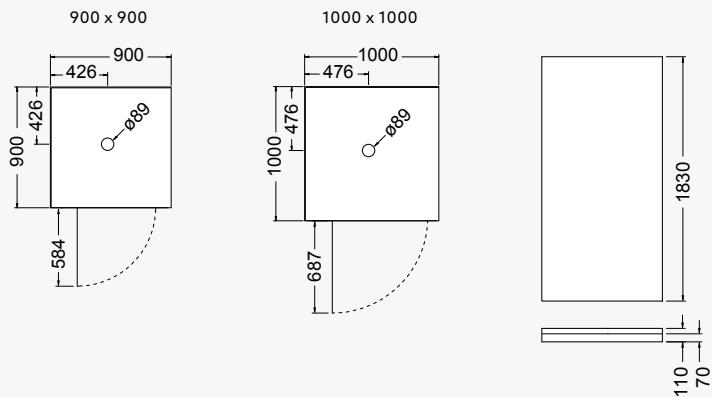

900 x 900

FLAT WALL

☐ White 13913A-0

CONTOUR CORNER PLUS WALL

☐ White 13909A-0

1000 x 1000

FLAT WALL

☐ White 13905A-0

CONTOUR CORNER PLUS WALL

☐ White 13904A-0