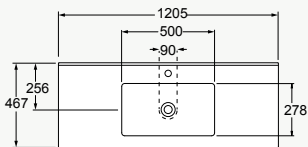

DURASTONE® TOP,
SINGLE BOWL

SINGLE BOWL, DURASTONE TOP

- Scorched Oak 77300A-DW
- Salty Elm 77300A-LW
- Classic White 77300A-0

SINGLE BOWL, CERAMIC TOP

- Scorched Oak 30037A-DW
- Salty Elm 30037A-LW
- Classic White 30037A-0

DOUBLE BOWL, DURASTONE TOP

- Scorched Oak 77301A-DW
- Salty Elm 77301A-LW
- Classic White 77301A-0

32mm Waste w Overflow (not supplied) 99326A-CP

**VALENCIA®
VANITY**

900mm Double Drawer Wall Hung

The most popular size and possibly the most versatile offering generous bench space and good storage.

- Suitable with DN32 basin waste with overflow.