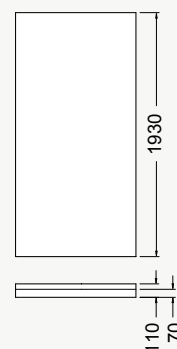

900 x 900

TILE OPTION

- White 706835A-0
- Metallic 706835A-SHP
- Silver Satin 706835A-SS

FLAT WALL

- White 706789A-0
- Metallic 706789A-SHP
- Silver Satin 706789A-SS

SIDE RECESSED WALL

- White 706788A-CRW-0
- Metallic 706788A-CRW-SHP
- Silver Satin 706788A-CRW-SS

CONTOUR CORNER PLUS WALL

- White 706788A-0
- Metallic 706788A-SHP
- Silver Satin 706788A-SS

1000 x 1000

TILE OPTION

- White 706833A-0
- Metallic 706833A-SHP
- Silver Satin 706833A-SS

FLAT WALL

- White 706785A-0
- Metallic 706785A-SHP
- Silver Satin 706785A-SS

SIDE RECESSED WALL

- White 706784A-CRW-0
- Metallic 706784A-CRW-SHP
- Silver Satin 706784A-CRW-SS

CONTOUR CORNER PLUS WALL

- White 706784A-0
- Metallic 706784A-SHP
- Silver Satin 706784A-SS

*Side recessed wall available when changeover to low profile tray completed. Please check website.