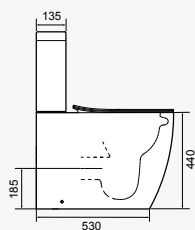

EVORA II™ RIMLESS BACK TO WALL TOILET Raised Height

- 440mm pan height (for improved sitting).
- Fully back to wall with rimless pan for easy clean.
- Clean Straight geometric lines.
- Low Profile seat (Quiet-Close™, Quick-Release™).
- Top left rear entry or right/left pan side entry.
- WELS 4-Star with 4.5/3L dual flush.

Trap set-outs

- S trap: 90-170mm (with standard vario pan connector).
  Optional 190-240mm (with long vario adjustable pan connector).
- P Trap: 185mm.

Evora II Rimless Back to Wall - Slim Seat
Optional Long Vario Pan Connector 190-240mm Set Out

27987A-0
77837A-NA

MILANO™ BACK TO WALL TOILET Raised Height

- 430mm pan height for improved sitting comfort.
- Milano seat (Quiet-Close™, Quick-Release™).
- Top left rear entry.
- WELS 4-Star with 4.5/3L dual flush and box rim pan for a water efficient and powerful flush.

Trap set-outs

- S trap: 90-140mm (with standard vario pan connector).
  Optional 160-235mm (with long vario pan connector).
- P Trap: 185mm.

Milano
Optional Long Vario Pan Connector 160-235mm Set Out

7380A-0
77837A-NA