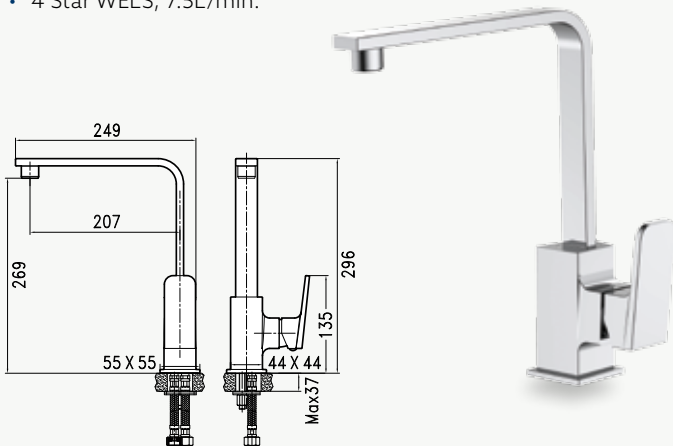

**MILANO™
KITCHEN MIXER**

Milano provides a contemporary feel to any kitchen, expressing today's popular design aesthetics.

- Tap Height: 296mm.
- Spout Reach: 207mm.
- 360° swivel spout.
- Hardwearing polished chrome.
- Easy to install.
- Suitable for mains pressure.
- 4 Star WELS, 7.5L/min.