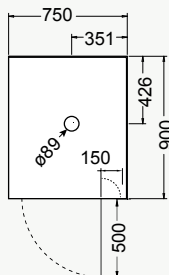

CENTRE WASTE

PICTURED:  
Acrylic • 1000 x 1000  
Centre Waste • White Frame

WITH  
**CLEANLESS**  
INTERIOR GLASS  
TREATMENT

900 x 750  
LEFT HAND

750 x 900  
LEFT HAND

900 x 750  
RIGHT HAND

750 x 900  
RIGHT HAND