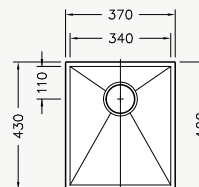

SINGLE BOWL

1 ¼ Bowls
Single Bowl

72055A-S-NA
72065A-S-NA