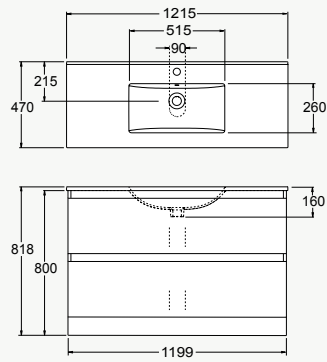

CERAMIC TOP

DURASTONE TOP

1. Scorched Oak
   - Salty Elm
   - Classic White
2. 32mm Waste w Overflow (not supplied)

- 8954A-DW
- 8954A-LW
- 8954A-0
- 99326A-CP

DURASTONE TOP

1. Scorched Oak
   - Salty Elm
   - Classic White
2. 32mm Waste w Overflow (not supplied)

- 99233A-DW
- 99233A-LW
- 99233A-0

CERAMIC TOP

1. Scorched Oak
   - Salty Elm
   - Classic White
2. 32mm Waste w Overflow (not supplied)

- 30039A-DW
- 30039A-LW
- 30039A-0
- 99326A-CP

*Colours subject to change. Refer to Englefield website for latest options available.

*Colours subject to change. Refer to Englefield website for latest options available.