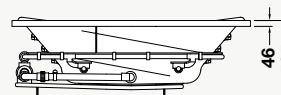

EVORA™ HYDROTHERAPY MASSAGE RECTANGULAR SPA BATH (2 Person)

- 1850mm x 1100mm (full capacity volume: 450 litre)*.
- 18 jets (12 individually adjustable recessed lumbar back jets, 4 adjustable body and 2 rotary jets).
- Allows 2 bathers to recline, facing each other with integral soft headrest at each end and moulded armrests.
- Includes pop-up waste with overflow.
- Bodyguard® safety valve, chrome fittings and electronic control standard.
- Adjustable steel base support frame included for added strength.