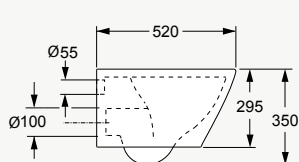

Trap set-outs

- P Trap installation only.

COMING  
SEPTEMBER  
2023\*

SIDE VIEW

FRONT VIEW

TOP VIEW

Evora Wall Hung Toilet

28967A-0