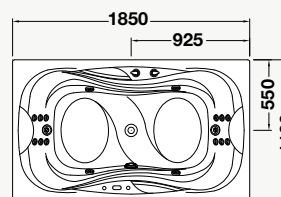

EVORA™ HYDROTHERAPY MASSAGE RECTANGULAR SPA BATH (2 Person)

- 1850mm x 1100mm (full capacity volume: 450 litre)*.
- 18 jets (12 individually adjustable recessed lumbar back jets, 4 adjustable body and 2 rotary jets).
- Allows 2 bathers to recline, facing each other with integral soft headrest at each end and moulded armrests.
- Includes pop-up waste with overflow.
- Bodyguard® safety valve, chrome fittings and electronic control standard.
- Adjustable steel base support frame included for added strength.