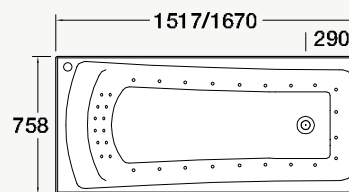

1520 x 760	1670 x 760
Drop-in AirMassage Bath	1072A-GAB-0	1071A-GAB-0
Flat Pack Timber Frame	1141301	1141302
Bath Wall 2 Sided Flat	C0928A-0	C0930A-0
Apron Panel 2 Sided	C0463A-0	C0464A-0
Apron Panel 1 Sided	C0443A-0	C0444A-0
Ario Rectangular Pillow (Charcoal)	1091A-58	1091A-58
40mm Bath Waste (not supplied)	99329A-CP	99329A-CP

*All litre volumes are approximate only and are provided as a comparative reference against other Englefield baths.