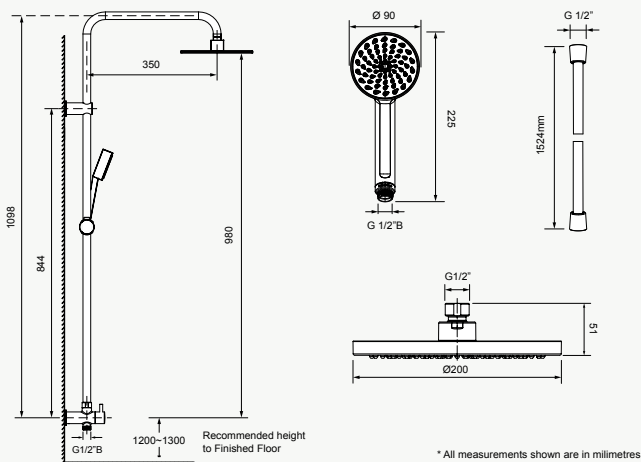

STUDIO™ DUAL RAIN SHOWER Round

A luxurious addition to any bathroom providing both a hand shower, and an overhead rain shower. Great retrofit product.

- Single function round showerhead with multifunction handshower.
- Two modes of operation: overhead shower or hand shower.
- 1.5m +0.6m shower PVC hose.
- Slide bar with integrated diverter and push button clamp bracket.
- Polished chrome.
- Two check valves for backflow prevention.
- Suitable for mains pressure.
- WELS 3-Star, 9L per minute.

■ Dual Rain Shower - Polished Chrome

22982A-CP