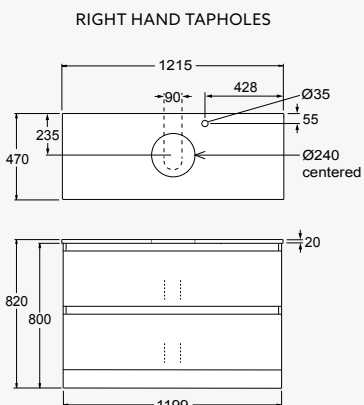

NO TAPHOLE

- WHITE STONE TOP
- Scorching Oak 8954A-OS01-DW
- Salty Elm 8954A-OS01-LW
- Classic White 8954A-OS01-0
- GREY STONE TOP
- Scorching Oak 8954A-GS01-DW
- Salty Elm 8954A-GS01-LW
- Classic White 8954A-GS01-0
- BLACK STONE TOP
- Scorching Oak 8954A-7S01-DW
- Salty Elm 8954A-7S01-LW
- Classic White 8954A-7S01-0

LEFT & RIGHT TAPHOLES

- WHITE STONE TOP
- Scorching Oak 8954A-OS1LR-DW
- Salty Elm 8954A-OS1LR-LW
- Classic White 8954A-OS1LR-0
- GREY STONE TOP
- Scorching Oak 8954A-GS1LR-DW
- Salty Elm 8954A-GS1LR-LW
- Classic White 8954A-GS1LR-0
- BLACK STONE TOP
- Scorching Oak 8954A-7S1LR-DW
- Salty Elm 8954A-7S1LR-LW
- Classic White 8954A-7S1LR-0

NO TAPHOLE

- WHITE STONE TOP
- Scorching Oak 99233A-OS01-DW
- Salty Elm 99233A-OS01-LW
- Classic White 99233A-OS01-0
- GREY STONE TOP
- Scorching Oak 99233A-GS01-DW
- Salty Elm 99233A-GS01-LW
- Classic White 99233A-GS01-0
- BLACK STONE TOP
- Scorching Oak 99233A-7S01-DW
- Salty Elm 99233A-7S01-LW
- Classic White 99233A-7S01-0

RIGHT HAND TAPHOLE

- WHITE STONE TOP
- Scorching Oak 99233A-OS01R-DW
- Salty Elm 99233A-OS01R-LW
- Classic White 99233A-OS01R-0
- GREY STONE TOP
- Scorching Oak 99233A-GS1R-DW
- Salty Elm 99233A-GS1R-LW
- Classic White 99233A-GS1R-0
- BLACK STONE TOP
- Scorching Oak 99233A-7S01R-DW
- Salty Elm 99233A-7S01R-LW
- Classic White 99233A-7S01R-0

*Colours subject to change. Refer to Englefield website for latest options available.

*Colours subject to change. Refer to Englefield website for latest options available.