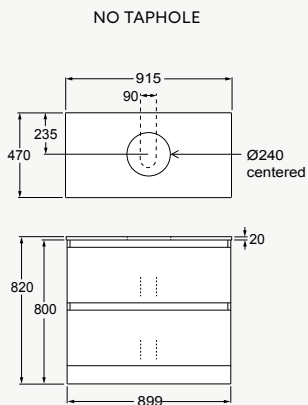

NO TAPHOLE

- WHITE STONE TOP
- Scorched Oak 99231A-0S01-DW
- Salty Elm 99231A-0S01-LW
- Classic White 99231A-0S01-0
- GREY STONE TOP
- Scorched Oak 99231A-GS01-DW
- Salty Elm 99231A-GS01-LW
- Classic White 99231A-GS01-0
- BLACK STONE TOP
- Scorched Oak 99231A-7S01-DW
- Salty Elm 99231A-7S01-LW
- Classic White 99231A-7S01-0

RIGHT HAND TAPHOLE

- WHITE STONE TOP
- Scorched Oak 99231A-0S01R-DW
- Salty Elm 99231A-0S01R-LW
- Classic White 99231A-0S01R-0
- GREY STONE TOP
- Scorched Oak 99231A-GS1R-DW
- Salty Elm 99231A-GS1R-LW
- Classic White 99231A-GS1R-0
- BLACK STONE TOP
- Scorched Oak 99231A-7S01R-DW
- Salty Elm 99231A-7S01R-LW
- Classic White 99231A-7S01R-0

NO TAPHOLE

- WHITE STONE TOP
- Scorched Oak 99229A-0S01-DW
- Salty Elm 99229A-0S01-LW
- Classic White 99229A-0S01-0
- GREY STONE TOP
- Scorched Oak 99229A-GS01-DW
- Salty Elm 99229A-GS01-LW
- Classic White 99229A-GS01-0
- BLACK STONE TOP
- Scorched Oak 99229A-7S01-DW
- Salty Elm 99229A-7S01-LW
- Classic White 99229A-7S01-0

RIGHT HAND TAPHOLE

- WHITE STONE TOP
- Scorched Oak 99229A-0S01R-DW
- Salty Elm 99229A-0S01R-LW
- Classic White 99229A-0S01R-0
- GREY STONE TOP
- Scorched Oak 99229A-GS1R-DW
- Salty Elm 99229A-GS1R-LW
- Classic White 99229A-GS1R-0
- BLACK STONE TOP
- Scorched Oak 99229A-7S01R-DW
- Salty Elm 99229A-7S01R-LW
- Classic White 99229A-7S01R-0

*Colours subject to change. Refer to Englefield website for latest options available.

*Colours subject to change. Refer to Englefield website for latest options available.