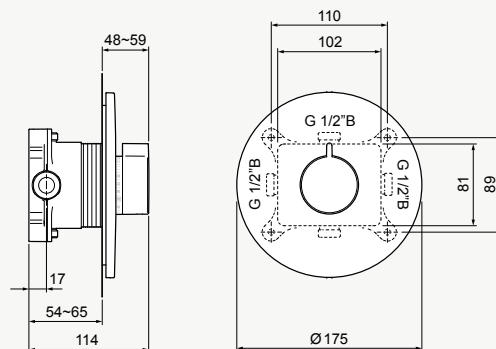

1. Thermostatic Bath/Shower Mixer - Polished Chrome
2. 27768A-CP