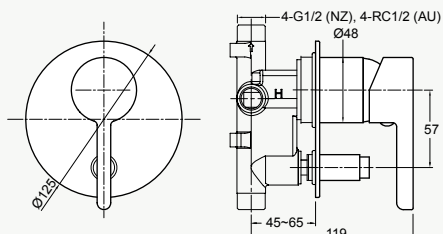

NO DIVERTER

- Polished Chrome 97533A-4-CP
- Matte Black 97533A-4-BL
- Brushed Nickel 97533A-4-BN

WITH DIVERTER

- Polished Chrome 97534A-4-CP
- Matte Black 97534A-4-BL
- Brushed Nickel 97534A-4-BN

STUDIO PIN™ WALL MOUNT BASIN MIXER Pin Lever

The Studio tapware range features a pin lever handle and is available in a choice of three hardwearing finishes: polished chrome, matte black and brushed nickel.

- Spout reach: 168mm.
- A choice of three hardwearing finishes.
- Includes in-wall valve.
- Easy to install.