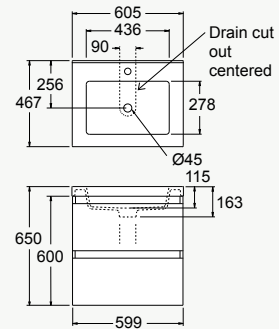

DURASTONE® TOP

DURASTONE TOP

1. Scorched Oak 99226A-DW
   - Salty Elm 99226A-LW
   - Classic White 99226A-0
2. 32mm Waste w Overflow (not supplied)

- 99226A-DW
- 99226A-LW
- 99226A-0
- 99326A-CP

*Colours subject to change. Refer to Englefield website for latest options available.