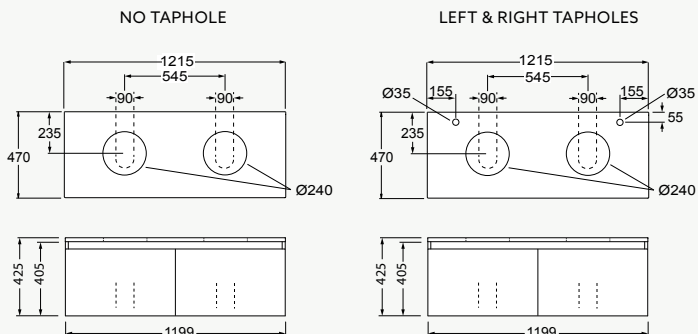

NO TAPHOLE

- WHITE STONE TOP
- Scorched Oak 77301A-0S01-DW
- Salty Elm 77301A-0S01-LW
- Classic White 77301A-0S01-0
- GREY STONE TOP
- Scorched Oak 77301A-GS01-DW
- Salty Elm 77301A-GS01-LW
- Classic White 77301A-GS01-0
- BLACK STONE TOP
- Scorched Oak 77301A-7S01-DW
- Salty Elm 77301A-7S01-LW
- Classic White 77301A-7S01-0

LEFT & RIGHT TAPHOLES

- WHITE STONE TOP
- Scorched Oak 77301A-0S1LR-DW
- Salty Elm 77301A-0S1LR-LW
- Classic White 77301A-0S1LR-0
- GREY STONE TOP
- Scorched Oak 77301A-GS1LR-DW
- Salty Elm 77301A-GS1LR-LW
- Classic White 77301A-GS1LR-0
- BLACK STONE TOP
- Scorched Oak 77301A-7S1LR-DW
- Salty Elm 77301A-7S1LR-LW
- Classic White 77301A-7S1LR-0

VALENCIA ELITE®
STONE TOP VANITY

1200mm Single Drawer Wall Hung Single Bowl

Neat and compact with a deep partitioned drawer and side cupboard, providing practical storage for an uncluttered bathroom. Choose from three top and base finishes. (Basins not included).