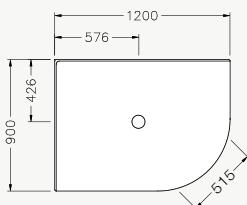

1200 x 900
RIGHT HAND