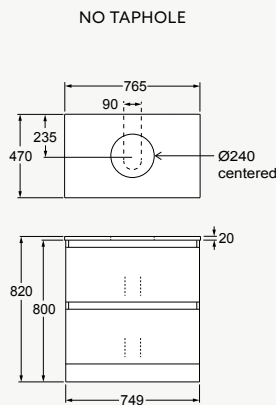

NO TAPHOLE

- WHITE STONE TOP
- Scorched Oak 99231A-0S01-DW
- Salty Elm 99231A-0S01-LW
- Classic White 99231A-0S01-0
- GREY STONE TOP
- Scorched Oak 99231A-GS01-DW
- Salty Elm 99231A-GS01-LW
- Classic White 99231A-GS01-0
- BLACK STONE TOP
- Scorched Oak 99231A-7S01-DW
- Salty Elm 99231A-7S01-LW
- Classic White 99231A-7S01-0

RIGHT HAND TAPHOLE

- WHITE STONE TOP
- Scorched Oak 99231A-0S01R-DW
- Salty Elm 99231A-0S01R-LW
- Classic White 99231A-0S01R-0
- GREY STONE TOP
- Scorched Oak 99231A-GS1R-DW
- Salty Elm 99231A-GS1R-LW
- Classic White 99231A-GS1R-0
- BLACK STONE TOP
- Scorched Oak 99231A-7S01R-DW
- Salty Elm 99231A-7S01R-LW
- Classic White 99231A-7S01R-0

NO TAPHOLE

- WHITE STONE TOP
- Scorched Oak 99229A-0S01-DW
- Salty Elm 99229A-0S01-LW
- Classic White 99229A-0S01-0
- GREY STONE TOP
- Scorched Oak 99229A-GS01-DW
- Salty Elm 99229A-GS01-LW
- Classic White 99229A-GS01-0
- BLACK STONE TOP
- Scorched Oak 99229A-7S01-DW
- Salty Elm 99229A-7S01-LW
- Classic White 99229A-7S01-0

RIGHT HAND TAPHOLE

- WHITE STONE TOP
- Scorched Oak 99229A-0S01R-DW
- Salty Elm 99229A-0S01R-LW
- Classic White 99229A-0S01R-0
- GREY STONE TOP
- Scorched Oak 99229A-GS1R-DW
- Salty Elm 99229A-GS1R-LW
- Classic White 99229A-GS1R-0
- BLACK STONE TOP
- Scorched Oak 99229A-7S01R-DW
- Salty Elm 99229A-7S01R-LW
- Classic White 99229A-7S01R-0

*Colours subject to change. Refer to Englefield website for latest options available.

*Colours subject to change. Refer to Englefield website for latest options available.