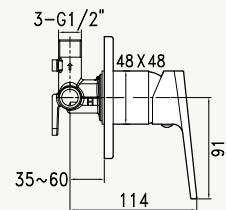

With diverter