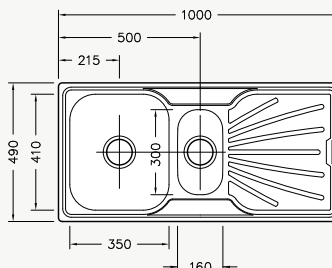

1 ¼ BOWLS

1 ¼ Bowls
Single Bowl

70998A-S-NA
72011A-S-NA