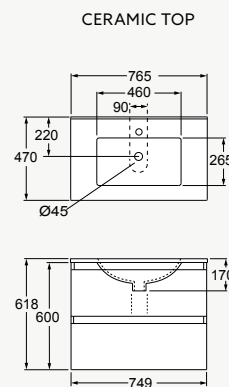

DURASTONE TOP

1. Scorched Oak 99228A-DW
   - Salty Elm 99228A-LW
   - Classic White 99228A-0
2. 32mm Waste w Overflow (not supplied)

CERAMIC TOP

1. Scorched Oak 30028A-DW
   - Salty Elm 30028A-LW
   - Classic White 30028A-0
2. 99326A-CP

*Colours subject to change. Refer to Englefield website for latest options available.