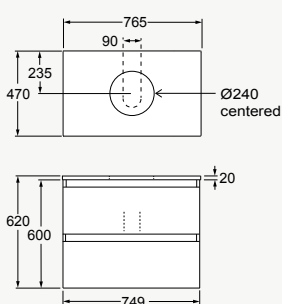

NO TAPHOLE

RIGHT HAND TAPHOLES