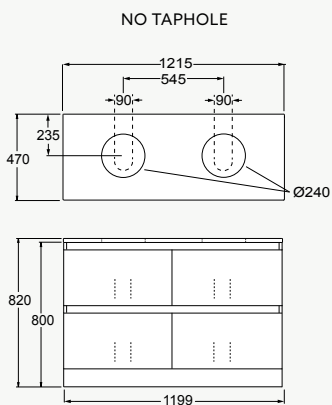

NO TAPHOLE

- WHITE STONE TOP
- Scorching Oak 8954A-OS01-DW
- Salty Elm 8954A-OS01-LW
- Classic White 8954A-OS01-0
- GREY STONE TOP
- Scorching Oak 8954A-GS01-DW
- Salty Elm 8954A-GS01-LW
- Classic White 8954A-GS01-0
- BLACK STONE TOP
- Scorching Oak 8954A-7S01-DW
- Salty Elm 8954A-7S01-LW
- Classic White 8954A-7S01-0

LEFT & RIGHT TAPHOLES

- WHITE STONE TOP
- Scorching Oak 8954A-OS1LR-DW
- Salty Elm 8954A-OS1LR-LW
- Classic White 8954A-OS1LR-0
- GREY STONE TOP
- Scorching Oak 8954A-GS1LR-DW
- Salty Elm 8954A-GS1LR-LW
- Classic White 8954A-GS1LR-0
- BLACK STONE TOP
- Scorching Oak 8954A-7S1LR-DW
- Salty Elm 8954A-7S1LR-LW
- Classic White 8954A-7S1LR-0

NO TAPHOLE

- WHITE STONE TOP
- Scorching Oak 99233A-OS01-DW
- Salty Elm 99233A-OS01-LW
- Classic White 99233A-OS01-0
- GREY STONE TOP
- Scorching Oak 99233A-GS01-DW
- Salty Elm 99233A-GS01-LW
- Classic White 99233A-GS01-0
- BLACK STONE TOP
- Scorching Oak 99233A-7S01-DW
- Salty Elm 99233A-7S01-LW
- Classic White 99233A-7S01-0

RIGHT HAND TAPHOLE

- WHITE STONE TOP
- Scorching Oak 99233A-OS01R-DW
- Salty Elm 99233A-OS01R-LW
- Classic White 99233A-OS01R-0
- GREY STONE TOP
- Scorching Oak 99233A-GS1R-DW
- Salty Elm 99233A-GS1R-LW
- Classic White 99233A-GS1R-0
- BLACK STONE TOP
- Scorching Oak 99233A-7S01R-DW
- Salty Elm 99233A-7S01R-LW
- Classic White 99233A-7S01R-0

*Colours subject to change. Refer to Englefield website for latest options available.

*Colours subject to change. Refer to Englefield website for latest options available.