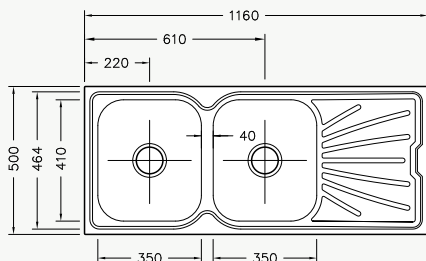

CLIP™
KITCHEN SINK Double Bowl

The traditional Clip has gently rounded corner bowls, and fanned channel draining board all produced from high quality, brushed 0.8mm thick stainless steel.

- Two bowls.
- 17.5L capacity bowls.
- Overall size: 500 (w) x 1160mm (l); Bowl sizes: 410 (w) x 350 (l) x 180mm (d) each bowl.
- No tap hole (drilling required).
- Left or right hand draining board installation.
- Over counter installation.
- Overflow.
- Includes two wastes and a fixing kit.

Double Bowl

72009A-S-NA

CLIP™
KITCHEN SINK 1 ¼ Bowls / Single Bowl

The traditional Clip has gently rounded corner bowls, and fanned channel draining board all produced from high quality, brushed 0.8mm thick stainless steel.

- No tap hole (drilling required).
- Left or right hand draining board installation.
- Over counter installation.
- Overflow.

1 1/4 Bowls

- Overall size: 490 (w) x 1000mm (l); Bowl sizes: 410 (w) x 350 (l) x 188mm (d) and 300 (w) x 160 (l) x 118mm (d).
- Includes two wastes and a fixing kit.

Single Bowl

- 17.5L capacity bowl.
- Overall size: 500 (w) x 800mm (l); Bowl size: 410 (w) x 350 (l) x 180mm (d)
- Includes one waste and a fixing kit.