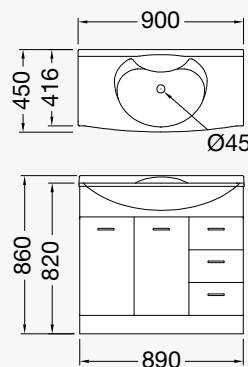

DURASTONE® TOP

DURASTONE TOP

1. Classic White
2. 32mm Waste (not supplied)

- 16948A-0
- 99325A-CP

*Colours subject to change. Refer to Englefield website for latest options available.