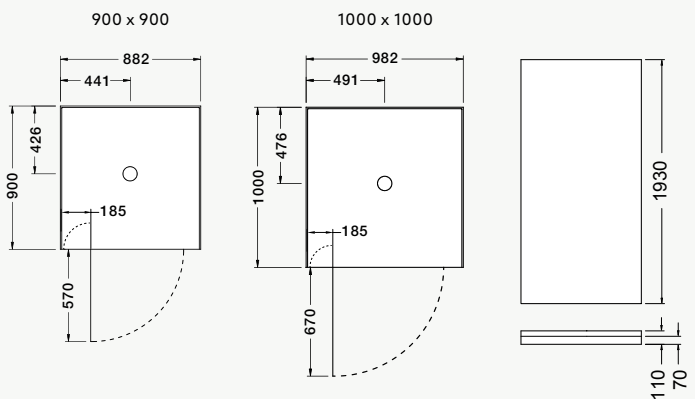

900 x 900

TILE OPTION

□ White	706820A-0
■ Black	706820A-BL
■ Metallic	706820A-SHP
■ Silver Satin	706820A-SS

FLAT WALL

□ White	706759A-0
■ Black	706759A-BL
■ Metallic	706759A-SHP
■ Silver Satin	706759A-SS

SIDE RECESSED WALL

□ White	706758A-3CRW-0
■ Black	706758A-3CRW-BL
■ Metallic	706758A-3CRW-SHP
■ Silver Satin	706758A-3CRW-SS

CONTOUR CORNER PLUS WALL

□ White	706758A-0
■ Black	706758A-BL
■ Metallic	706758A-SHP
■ Silver Satin	706758A-SS

1000 x 1000

TILE OPTION

□ White	706819A-0
■ Black	706819A-BL
■ Metallic	706819A-SHP
■ Silver Satin	706819A-SS

FLAT WALL

□ White	706757A-0
■ Black	706757A-BL
■ Metallic	706757A-SHP
■ Silver Satin	706757A-SS

SIDE RECESSED WALL

□ White	706756A-3CRW-0
■ Black	706756A-3CRW-BL
■ Metallic	706756A-3CRW-SHP
■ Silver Satin	706756A-3CRW-SS

CONTOUR CORNER PLUS WALL

□ White	706756A-0
■ Black	706756A-BL
■ Metallic	706756A-SHP
■ Silver Satin	706756A-SS

*Side recessed walls available on either side wall (NOT the back wall opposite door).