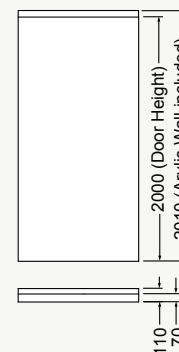

1200 x 900

TILE OPTION

- Black 705222A-3CTL-BL
- Metallic 705222A-3CTL-SHP

FLAT WALL

- Black 705222A-3CFW-BL
- Metallic 705222A-3CFW-SHP

SIDE RECESSED WALL

- Black 705222A-3CRW-BL
- Metallic 705222A-3CRW-SHP

CONTOUR CORNER PLUS WALL

- Black 705222A-3CCW-BL
- Metallic 705222A-3CCW-SHP

*Side recessed feature will be installed on 1200mm side.

1200 x 900

TILE OPTION

- Black 705224A-3CTL-BL
- Metallic 705224A-3CTL-SHP

FLAT WALL

- Black 705224A-3CFW-BL
- Metallic 705224A-3CFW-SHP

SIDE RECESSED WALL

- Black 705224A-3CRW-BL
- Metallic 705224A-3CRW-SHP

CONTOUR CORNER PLUS WALL

- Black 705224A-3CCW-BL
- Metallic 705224A-3CCW-SHP

*Side recessed feature will be installed on 1200mm side.