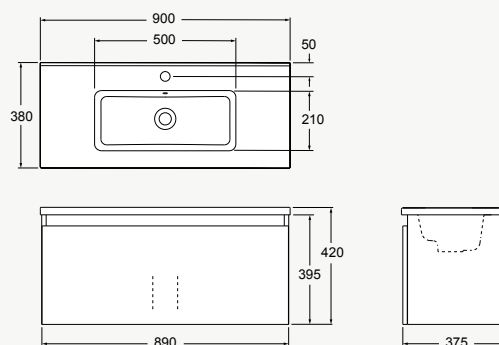

DURASTONE TOP

- Classic White
- 32mm Waste w Overflow (not supplied)

22858A-0
99326A-CP