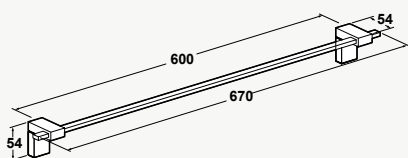

■ Single Towel Rail, 600mm - Polished Chrome

72559A-CP