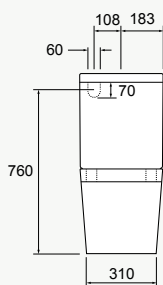

### Trap set-outs

- S trap: 90-120mm (with standard vario pan connector).  
Optional 170-200mm (with long vario adjustable pan connector).
- P Trap: 185mm.

SIDE VIEW

FRONT VIEW

TOP VIEW

Evora Rimless Back to Wall - Slim Seat  
Evora Rimless Back to Wall - Wrap Over Seat  
Optional Long Vario Pan Connector 170-200mm Set Out