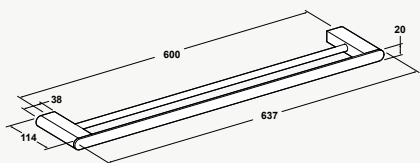

■ Double Towel Rail, 600mm - Polished Chrome

75802A-CP

**MILANO™  
SINGLE TOWEL RAIL 600mm**

- Polished, chrome plated alloy.
- Easy to install.
- Hard wearing and robust.
- Can be installed on 600mm centre studs.