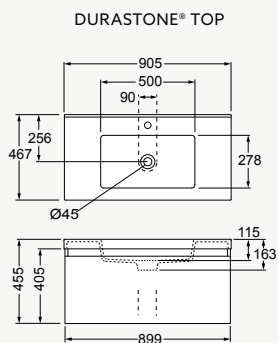

**VALENCIA®
VANITY**

900mm Single Drawer Wall Hung

The most popular size and possibly the most versatile offering generous bench space and good storage.

- Suitable with DN32 basin waste with overflow.

DURASTONE TOP

1. Scorched Oak 77299A-DW
   - Salty Elm 77299A-LW
   - Classic White 77299A-0
2. 32mm Waste w Overflow (not supplied)

CERAMIC TOP

1. Scorched Oak 30027A-DW
   - Salty Elm 30027A-LW
   - Classic White 30027A-0
2. 99326A-CP

*Colours subject to change. Refer to Englefield website for latest options available.

**VALENCIA™
VANITY**

750mm Double Drawer Wall Hung

Ideal for smaller bathrooms, but still provides ample storage space.

- Suitable with DN32 basin waste with overflow.

DURASTONE TOP

1. Scorched Oak 99228A-DW
   - Salty Elm 99228A-LW
   - Classic White 99228A-0
2. 32mm Waste w Overflow (not supplied)

CERAMIC TOP

1. Scorched Oak 30028A-DW
   - Salty Elm 30028A-LW
   - Classic White 30028A-0
2. 99326A-CP

*Colours subject to change. Refer to Englefield website for latest options available.