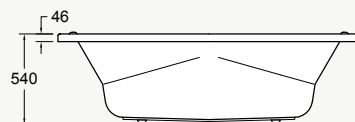

DROP-IN BATHS

Englefield's range of drop-in baths offers rectangular designs plus corner baths and shower-over-bath models. With a collection that includes baths for one or two people, a variety of lengths and widths plus integrated mouldings for maximum back and arm support, this is far from the traditional 'one size fits all' approach to bathing.

SAPPHIRE® RECTANGULAR BATH (2 Person)

The perfect way to help relieve the stress and strain of the day. Generous proportions make this bath ideal for two people to enjoy. The ultimate bathing experience.

- A true soaking bath.
- 1800 x 900mm. (Full capacity volume: 385 litres)*
- Integrated 'moulded' pillow at both ends.
- Integrated back and arm rests.
- 12.5mm upstand for water tightness.

Freestanding Oval Bath with Waste
40mm Bath Waste (not supplied)

1800 x 900
45812A-0
99329A-CP

*All litre volumes are approximate only and are provided as a comparative reference against other Englefield baths.