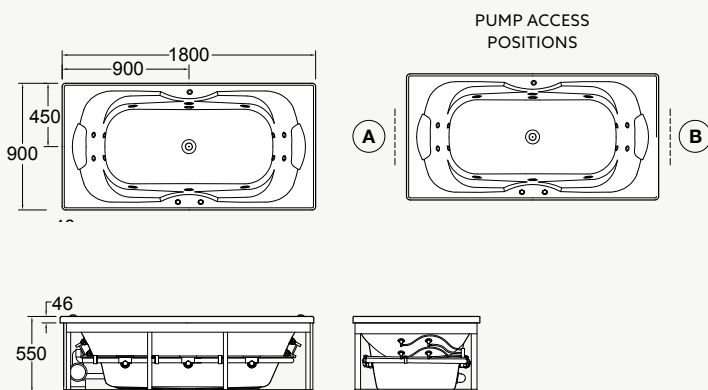

SAPPHIRE™ RECTANGULAR SPA BATH (2 Person)

- 1800 x 900mm (full capacity volume: 385 litre)*.
- Integrated headrest and armrests.
- 14 adjustable body massage jets (8 back jets and 6 body jets on the sides).
- Central waste location allowing 2 to bathe in comfort.
- 12.5mm upstand for watertightness.
- Bodyguard® safety valve, chrome fittings and electronic control standard.
- Includes timber support frame with adjustable feet for easy installation.

Spa Bath - Pump Positions A
Spa Bath - Pump Positions B
40mm Bath Waste (not supplied)

1800 x 900
45812A-ABCP5-0
45812A-DEFP5-0
99329A-CP

*All litre volumes are approximate only and are provided as a comparative reference against other Englefield baths.

STUDIO™ II RECTANGULAR SPA BATH

1800 x 760mm, Symmetrical

- 1800 x 760mm (full capacity volume: 400 litre)*.
- 13 adjustable body massage jets (8 back jets and 5 body jets on the sides).
- Extra deep with dual contoured lumbar support and contoured armrests.
- Symmetrical bath with central waste.
- 12.5mm upstand for watertightness.
- Bodyguard® safety valve, chrome fittings and electronic control standard.
- Includes steel support frame with adjustable feet for easy installation.
- Includes 2 removable Studio bath pillows for reclining in luxury.