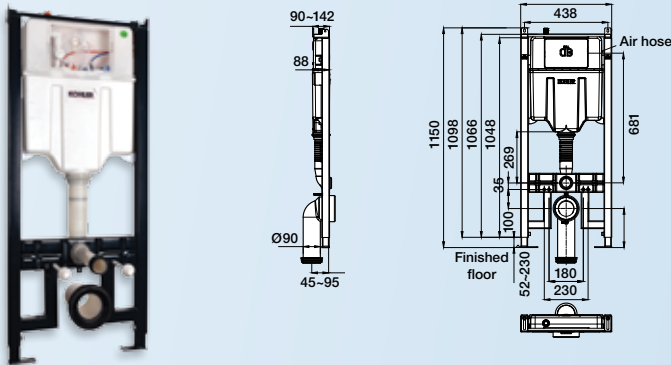

Pneumatic Wall Hung

90mm Standard Height 20010A-PNE-NA