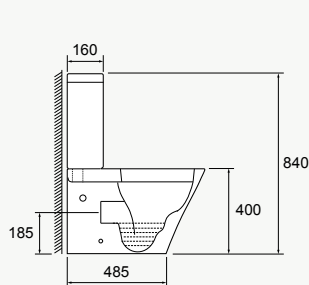

### Trap set-outs

- S trap: 90-120mm (with standard vario pan connector).  
Optional 170-200mm (with long vario adjustable pan connector).
- P Trap: 185mm.

SIDE VIEW

FRONT VIEW

TOP VIEW

Evora Rimless Back to Wall - Slim Seat  
Evora Rimless Back to Wall - Wrap Over Seat  
Optional Long Vario Pan Connector 170-200mm Set Out