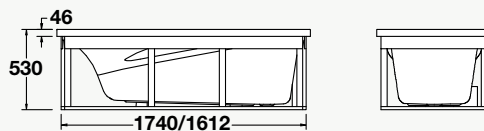

Pillow optional

DROP-IN BATH

DROP-IN BATH WITH FLAT PACK FRAME INSTALLED

- Drop-in Bath
- Flat Pack Timber Frame
- Studio Pillow (charcoal)
- 40mm Bath Waste (not supplied)

- 1670 x 760**
- 1063A-0
- 1141304
- 1092A-58
- 99329A-CP