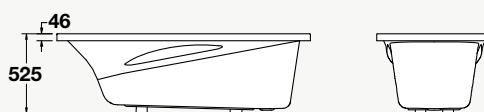

Pillow optional

DROP-IN BATH

DROP-IN BATH WITH FLAT PACK FRAME INSTALLED

- Drop-in Bath
- Flat Pack Timber Frame
- Studio Pillow (charcoal)
- 40mm Bath Waste (not supplied)

- 1670 x 760**
- 1063A-0
- 1141304
- 1092A-58
- 99329A-CP