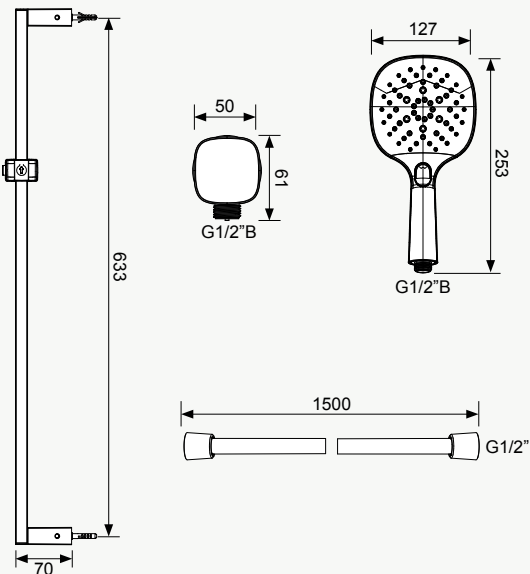

- Slide Shower - Polished Chrome
- Slide Shower - Matte Black
- Slide Shower - Brushed Nickel
- Slide Shower - Gunmetal Grey*

- 29438A-CP
- 29438A-BL
- 29438A-BN
- 29438A-EGN

*Gunmetal Grey finish coming soon.

STUDIO PIN™ SLIDE SHOWER

The easiest way to replace your shower fittings. Contemporary and streamlined, the Studio Pin slide bar simply adjusts to fit the existing screw holes.

- Single function hand shower. Generous wide angled spray.
- Easy clean nozzles.
- 1.5m PVC hose.
- Available in polished chrome, matte black and brushed nickel finishes. Black has an anti-fingerprint treatment.
- Wall fixings included.
- Suitable for mains pressure.
- WELS 3-Star, 9L per minute.