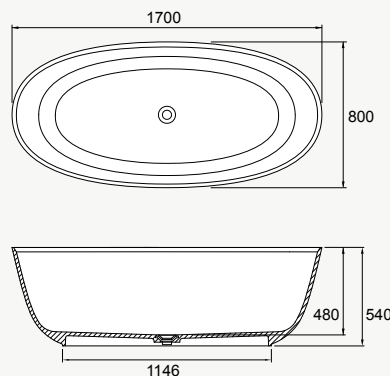

FREESTANDING BATHS

Freestanding baths are a highly prized luxury in any bathroom renovation and Englefield's back to wall freestanding baths introduce unparalleled versatility as well as the ultimate in saving space.

ORDER AN UPSTAND ON YOUR FREESTANDING BATH

One-sided upstands now available on Valencia freestanding baths. Two and three-sided upstands available on Sierra freestanding baths. These must be ordered with your bath purchase. Please ask for advice in store or call Customer Services on 0800 100 382 for assistance.

Please order upstand and bath together. See codes for finished product below.

	1500 Bath	1700 Bath
Valencia Back to Wall FS Bath, 1 Side Upstand	23738A-0	23739A-0
Sierra Corner Back to Wall FS Bath, 2 Side LH Upstand	23740A-0	23743A-0
Sierra Corner Back to Wall FS Bath, 2 Side RH Upstand	23741A-0	23744A-0
Sierra Corner Back to Wall FS Bath, 3 Side Upstand	23742A-0	23745A-0

MILANO™ FREESTANDING COMPOSITE BATH

This bath will truly take centre stage and create a beautiful focal point in your bathroom. It is made of composite stone with a light gloss finish and epitomises luxury and style, without compromise. Perfectly finished with a neat base edging and integrated waste.

- Size: 1700 x 800mm.
- Full capacity volume: 375 litres*.
- Seamless, durable, solid surface mineral-based composite bath.
- Slim rim.
- A gloss finish for easy cleaning.
- Integrated waste included.

Freestanding Oval Bath with Waste

1700 x 800
24253A-0

*All litre volumes are approximate only and are provided as a comparative reference against other Englefield baths.