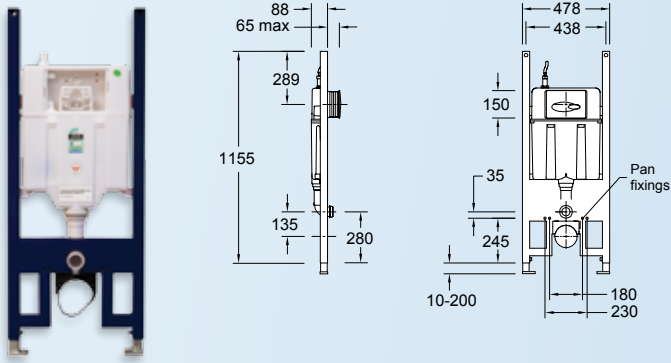

IN-WALL CISTERNS & FLUSH PLATES

PICK THE TOILET, IN-WALL CISTERN & FLUSH PLATE YOU WANT

(All Sold Separately)

STEP 1: CHOOSE YOUR WALL HUNG OR WALL FACED TOILET (OPPOSITE)

STEP 2: CHOOSE YOUR IN-WALL CISTERN

MECHANICAL IN-WALL CISTERN: Standard height and fit in a 90mm cavity. The flush plate has to be connected to the in wall cistern so must be positioned in a specific place on the wall above the toilet.

PNEUMATIC IN-WALL CISTERN: Available in standard, which fits in a 90mm cavity and low level, which fits in a 150mm cavity. Low level are for use in special installations. Flush plates don't have to be connected to the in-wall cistern and can be installed within a 3m radius of the toilet.

WALL HUNG

Mechanical Wall Hung

90mm Standard Height 4179A-NA