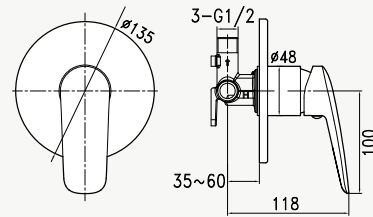

WITHOUT DIVERTER