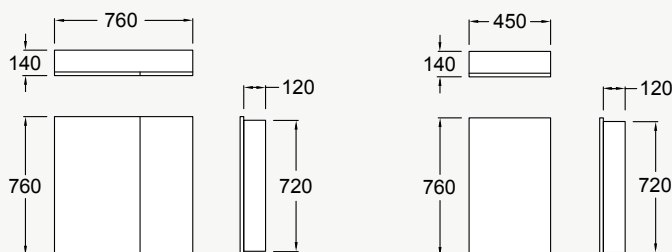

DOUBLE DOOR

SINGLE DOOR

450mm Mirror Cabinet
760mm Mirror Cabinet

99215A-0
99216A-0