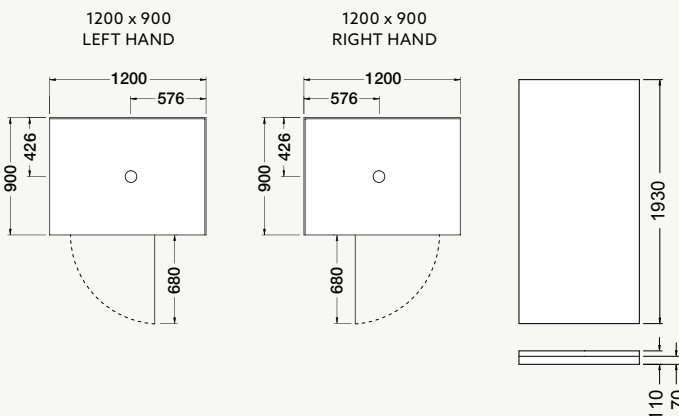

## MILANO™ CORNER PIVOT SHOWER 1200 x 900mm

- Size: 1200mm x 900mm.
- 8mm toughened safety glass door and 6mm return.
- 'Firm-close' door catch for ongoing, reliable operation.

TILE OPTION