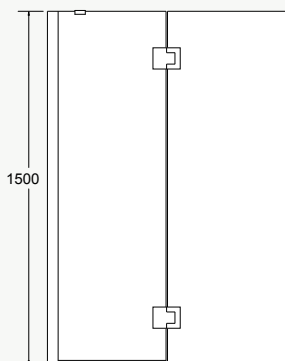

Split Bath Screen

23434A-SHP

W x H
1000 x 1420
900 x 1420
800 x 1420

PREMIUM BATH SCREEN
A2092A-CP-0
A2091A-CP-0

STANDARD BATH SCREEN
C0655A-0