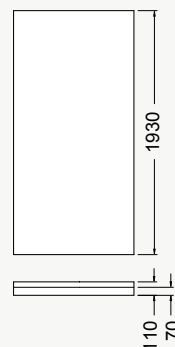

**VALENCIA ELITE®
ROUND SLIDING SHOWER**

1200 x 900mm

- 1200 x 900mm.
- Space saving double sliding doors.
- Available in white, metallic, satin silver and black.
- Black finish comes with black waste.

CENTRE WASTE

WITH
CLEANLESS
INTERIOR GLASS
TREATMENT

1200 x 900
RIGHT HAND

1200 x 900, LEFT HAND

TILE OPTION

☐ White	706823A-0
☒ Black	706823A-BL
☒ Metallic	706823A-SHP
☒ Silver Satin	706823A-SS

FLAT WALL

☐ White	706765A-0
☒ Black	706765A-BL
☒ Metallic	706765A-SHP
☒ Silver Satin	706765A-SS

SIDE RECESSED WALL

☐ White	706764A-CRW-0
☒ Black	706764A-CRW-BL
☒ Metallic	706764A-CRW-SHP
☒ Silver Satin	706764A-CRW-SS

CONTOUR CORNER PLUS WALL

☐ White	706764A-0
☒ Black	706764A-BL
☒ Metallic	706764A-SHP
☒ Silver Satin	706764A-SS

1200 x 900, RIGHT HAND

TILE OPTION

☐ White	706824A-0
☒ Black	706824A-BL
☒ Metallic	706824A-SHP
☒ Silver Satin	706824A-SS

FLAT WALL

☐ White	706767A-0
☒ Black	706767A-BL
☒ Metallic	706767A-SHP
☒ Silver Satin	706767A-SS

SIDE RECESSED WALL

☐ White	706766A-CRW-0
☒ Black	706766A-CRW-BL
☒ Metallic	706766A-CRW-SHP
☒ Silver Satin	706766A-CRW-SS

CONTOUR CORNER PLUS WALL

☐ White	706766A-0
☒ Black	706766A-BL
☒ Metallic	706766A-SHP
☒ Silver Satin	706766A-SS

*Side recessed feature will be installed on 1200mm side.