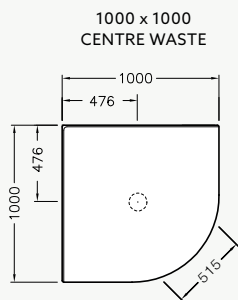

900 x 900, CENTRE WASTE

TILE OPTION

- White 706827A-0
- Black 706827A-BL
- Metallic 706827A-SHP
- Silver Satin 706827A-SS

FLAT WALL

- White 706773A-0
- Black 706773A-BL
- Metallic 706773A-SHP
- Silver Satin 706773A-SS

SIDE RECESSED WALL

- White 706772A-CRW-0
- Black 706772A-CRW-BL
- Metallic 706772A-CRW-SHP
- Silver Satin 706772A-CRW-SS

CONTOUR CORNER PLUS WALL

- White 706772A-0
- Black 706772A-BL
- Metallic 706772A-SHP
- Silver Satin 706772A-SS

1000 x 1000, CENTRE WASTE

TILE OPTION

- White 706825A-0
- Black 706825A-BL
- Metallic 706825A-SHP
- Silver Satin 706825A-SS

FLAT WALL

- White 706769A-0
- Black 706769A-BL
- Metallic 706769A-SHP
- Silver Satin 706769A-SS

SIDE RECESSED WALL

- White 706768A-CRW-0
- Black 706768A-CRW-BL
- Metallic 706768A-CRW-SHP
- Silver Satin 706768A-CRW-SS

CONTOUR CORNER PLUS WALL

- White 706768A-0
- Black 706768A-BL
- Metallic 706768A-SHP
- Silver Satin 706768A-SS

900 x 900, REAR WASTE

TILE OPTION

- White 706828A-0
- Black 706828A-BL
- Metallic 706828A-SHP
- Silver Satin 706828A-SS

FLAT WALL

- White 706775A-0
- Black 706775A-BL
- Metallic 706775A-SHP
- Silver Satin 706775A-SS

SIDE RECESSED WALL

- White 706772A-RRW-0
- Black 706772A-RRW-BL
- Metallic 706772A-RRW-SHP
- Silver Satin 706772A-RRW-SS

CONTOUR CORNER PLUS WALL

- White 706774A-0
- Black 706774A-BL
- Metallic 706774A-SHP
- Silver Satin 706774A-SS

1000 x 1000, REAR WASTE

TILE OPTION

- White 706826A-0
- Black 706826A-BL
- Metallic 706826A-SHP
- Silver Satin 706826A-SS

FLAT WALL

- White 706771A-0
- Black 706771A-BL
- Metallic 706771A-SHP
- Silver Satin 706771A-SS

SIDE RECESSED WALL

- White 706768A-RRW-0
- Black 706768A-RRW-BL
- Metallic 706768A-RRW-SHP
- Silver Satin 706768A-RRW-SS

CONTOUR CORNER PLUS WALL

- White 706770A-0
- Black 706770A-BL
- Metallic 706770A-SHP
- Silver Satin 706770A-SS