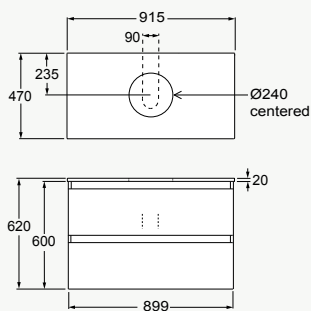

VALENCIA ELITE®
STONE TOP VANITY

900mm Double Drawer Wall Hung

The most popular size, offering generous bench space and good storage. Choose from three top and base finishes. (Basins not included).

VALENCIA ELITE®
STONE TOP VANITY

900mm Single Drawer Wall Hung

The most popular size, offering generous bench space and good storage. Choose from three top and base finishes. (Basins not included).

NO TAPHOLE

RIGHT HAND TAPHOLES

NO TAPHOLE

RIGHT HAND TAPHOLES

NO TAPHOLE

- WHITE STONE TOP
- Scorched Oak 99230A-OS01-DW
- Salty Elm 99230A-OS01-LW
- Classic White 99230A-OS01-0
- GREY STONE TOP
- Scorched Oak 99230A-GS01-DW
- Salty Elm 99230A-GS01-LW
- Classic White 99230A-GS01-0
- BLACK STONE TOP
- Scorched Oak 99230A-7S01-DW
- Salty Elm 99230A-7S01-LW
- Classic White 99230A-7S01-0

RIGHT HAND TAPHOLE

- WHITE STONE TOP
- Scorched Oak 99230A-OS01R-DW
- Salty Elm 99230A-OS01R-LW
- Classic White 99230A-OS01R-0
- GREY STONE TOP
- Scorched Oak 99230A-GS1R-DW
- Salty Elm 99230A-GS1R-LW
- Classic White 99230A-GS1R-0
- BLACK STONE TOP
- Scorched Oak 99230A-7S1R-DW
- Salty Elm 99230A-7S1R-LW
- Classic White 99230A-7S1R-0

NO TAPHOLE

- WHITE STONE TOP
- Scorched Oak 77299A-OS01-DW
- Salty Elm 77299A-OS01-LW
- Classic White 77299A-OS01-0
- GREY STONE TOP
- Scorched Oak 77299A-GS01-DW
- Salty Elm 77299A-GS01-LW
- Classic White 77299A-GS01-0
- BLACK STONE TOP
- Scorched Oak 77299A-7S01-DW
- Salty Elm 77299A-7S01-LW
- Classic White 77299A-7S01-0

RIGHT HAND TAPHOLE