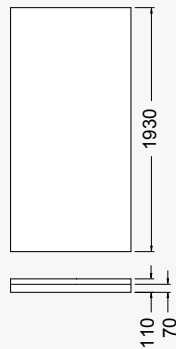

**VALENCIA ELITE®
ALCOVE SLIDING SHOWER**

1200 x 900mm

- Size: 1200 x 900mm.
- 7mm adjustment in rollers.
- Reversible doors.
- Available in white, metallic, satin silver and black.
- Black finish comes with black waste.