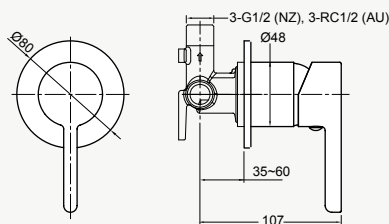

With
diverter,
Polished
Chrome
finish

WITH DIVERTER