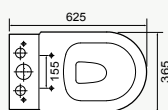

### Trap set-outs

- S trap: 90-170mm (with standard vario pan connector).  
Optional 190-240mm (with long vario adjustable pan connector).
- P Trap: 185mm.

SIDE VIEW

FRONT VIEW

TOP VIEW

Evora II Rimless Back to Wall - Slim Seat  
Optional Long Vario Pan Connector 190-240mm Set Out