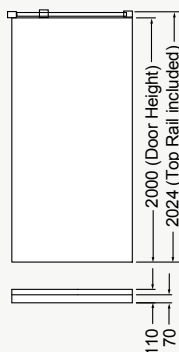

SHOWERS

EVORA™ ALCOVE HINGED SHOWER

1200 x 900mm

- Size: 1200 x 900mm.
- Left or right hand opening (Reversible door and infill panels).
- Premium quality durable, Quiet-Close™ metal hinges.
- Slimline, less obtrusive glass to glass door.
- Available in metallic and black.
- Black finish comes with black waste.
- 8mm thick glass.

NEW RELEASE

WITH **CLEANLESS** INTERIOR GLASS TREATMENT

WITH **QUIET-CLOSE™** METAL HINGES

EVORA™ ALCOVE SLIDING SHOWER

1200 x 900mm

- Size: 1200 x 900mm.
- Adjustable Quiet-Close™ rollers.
- Left or right hand opening (Reversible door and fixed panels).
- Available in metallic and black.
- Black finish comes with black waste.
- 8mm thick glass.

NEW RELEASE

WITH **CLEANLESS** INTERIOR GLASS TREATMENT

WITH **QUIET-CLOSE™** ROLLERS

1200 x 900

TILE OPTION

- Black 705222A-3CTL-BL
- Metallic 705222A-3CTL-SHP

FLAT WALL

- Black 705222A-3CFW-BL
- Metallic 705222A-3CFW-SHP

SIDE RECESSED WALL

- Black 705222A-3CRW-BL
- Metallic 705222A-3CRW-SHP

CONTOUR CORNER PLUS WALL

- Black 705222A-3CCW-BL
- Metallic 705222A-3CCW-SHP

*Side recessed feature will be installed on 1200mm side.

1200 x 900

TILE OPTION

- Black 705224A-3CTL-BL
- Metallic 705224A-3CTL-SHP

FLAT WALL

- Black 705224A-3CFW-BL
- Metallic 705224A-3CFW-SHP

SIDE RECESSED WALL

- Black 705224A-3CRW-BL
- Metallic 705224A-3CRW-SHP

CONTOUR CORNER PLUS WALL

- Black 705224A-3CCW-BL
- Metallic 705224A-3CCW-SHP

*Side recessed feature will be installed on 1200mm side.