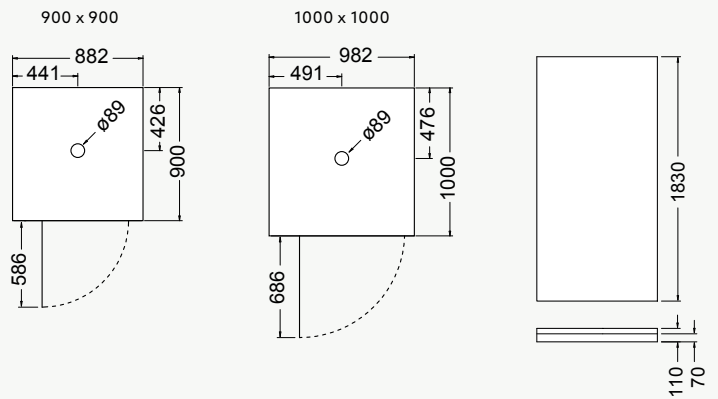

900 x 900

FLAT WALL

☐ White 13923A-0

CONTOUR CORNER PLUS WALL

☐ White 13922A-0

1000 x 1000

FLAT WALL

☐ White 13920A-0

CONTOUR CORNER PLUS WALL

☐ White 13919A-0