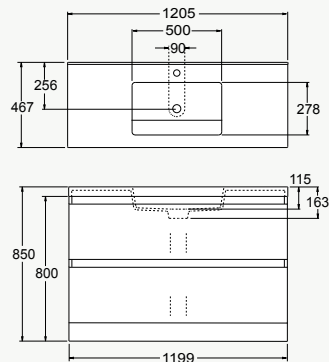

DURASTONE® TOP