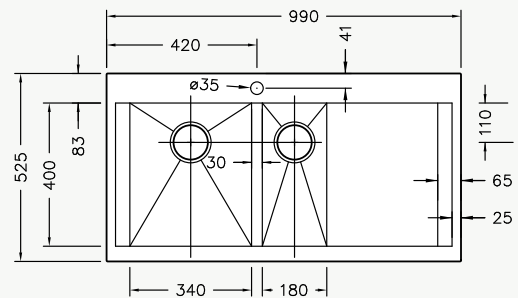

1 1/4 Bowl Left Hand
1 1/4 Bowl Right Hand

72745A-1S-NA
72744A-1S-NA

Please note tapware and accessories illustrated in photography are not included.