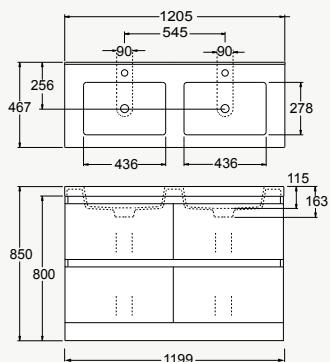

DURASTONE® TOP