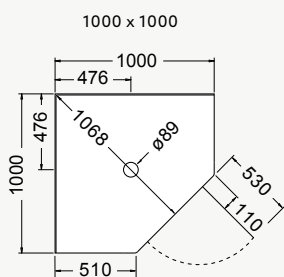

900 x 900

TILE OPTION

- White 706835A-0
- Metallic 706835A-SHP
- Silver Satin 706835A-SS

FLAT WALL

- White 706789A-0
- Metallic 706789A-SHP
- Silver Satin 706789A-SS

SIDE RECESSED WALL

- White 706788A-CRW-0
- Metallic 706788A-CRW-SHP
- Silver Satin 706788A-CRW-SS

CONTOUR CORNER PLUS WALL

- White 706788A-0
- Metallic 706788A-SHP
- Silver Satin 706788A-SS

1000 x 1000

TILE OPTION

- White 706833A-0
- Metallic 706833A-SHP
- Silver Satin 706833A-SS

FLAT WALL

- White 706785A-0
- Metallic 706785A-SHP
- Silver Satin 706785A-SS

SIDE RECESSED WALL

- White 706784A-CRW-0
- Metallic 706784A-CRW-SHP
- Silver Satin 706784A-CRW-SS

CONTOUR CORNER PLUS WALL

- White 706784A-0
- Metallic 706784A-SHP
- Silver Satin 706784A-SS

*Side recessed wall available when changeover to low profile tray completed. Please check website.