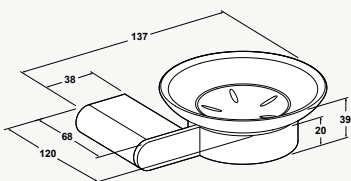

**MILANO™
SOAP DISH**

- Polished, chrome plated alloy.
- Easy to install.
- Hard wearing and robust.

■ Soap Dish - Polished Chrome

75673A-CP