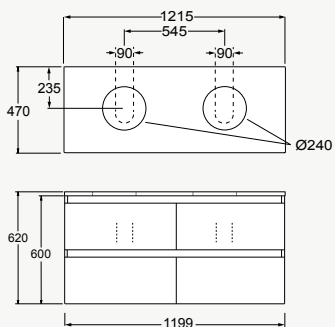

**VALENCIA ELITE®
STONE TOP VANITY**

1200mm Double Drawer Wall Hung Double Bowl

The largest vanity in the range, providing an ample washing area for high usage lifestyles. Choose from three top and base finishes. (Basins not included).

**VALENCIA ELITE®
STONE TOP VANITY**

1200mm Double Drawer Wall Hung Single Bowl

The largest vanity in the range, providing extra bench space for bathroom necessities. Choose from three top and base finishes. (Basins not included).

NO TAPHOLE

NO TAPHOLE

- WHITE STONE TOP
- Scorched Oak 8953A-OS01-DW
- Salty Elm 8953A-OS01-LW
- Classic White 8953A-OS01-0
- GREY STONE TOP
- Scorched Oak 8953A-GS01-DW
- Salty Elm 8953A-GS01-LW
- Classic White 8953A-GS01-0
- BLACK STONE TOP
- Scorched Oak 8953A-7S01-DW
- Salty Elm 8953A-7S01-LW
- Classic White 8953A-7S01-0

LEFT & RIGHT TAPHOLES

- WHITE STONE TOP
- Scorched Oak 8953A-OS1LR-DW
- Salty Elm 8953A-OS1LR-LW
- Classic White 8953A-OS1LR-0
- GREY STONE TOP
- Scorched Oak 8953A-OS1LR-DW
- Salty Elm 8953A-OS1LR-LW
- Classic White 8953A-OS1LR-0
- BLACK STONE TOP
- Scorched Oak 8953A-7S1LR-DW
- Salty Elm 8953A-7S1LR-LW
- Classic White 8953A-7S1LR-0

NO TAPHOLE

- WHITE STONE TOP
- Scorched Oak 99232A-OS01-DW
- Salty Elm 99232A-OS01-LW
- Classic White 99232A-OS01-0
- GREY STONE TOP
- Scorched Oak 99232A-GS01-DW
- Salty Elm 99232A-GS01-LW
- Classic White 99232A-GS01-0
- BLACK STONE TOP
- Scorched Oak 99232A-7S01-DW
- Salty Elm 99232A-7S01-LW
- Classic White 99232A-7S01-0

RIGHT HAND TAPHOLE