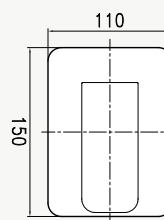

Without diverter

WITHOUT DIVERTER

With diverter

WITH DIVERTER

- Basin Mixer without Diverter
- Basin Mixer with Diverter

97516A-CP  
97517A-CP

**MILANO™**  
**WALL MOUNT BATH SPOUT**

Milano provides a contemporary feel to any bathroom, expressing today's popular design aesthetics.