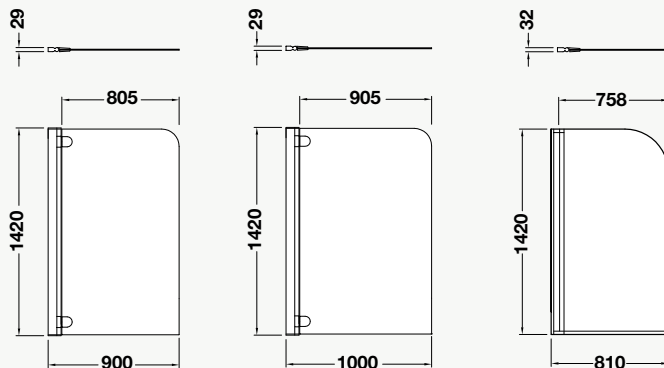

PREMIUM BATH SCREENS

STANDARD BATH SCREEN

Split Bath Screen

23434A-SHP

W x H
1000 x 1420
900 x 1420
800 x 1420

PREMIUM BATH SCREEN
A2092A-CP-0
A2091A-CP-0

STANDARD BATH SCREEN
C0655A-0