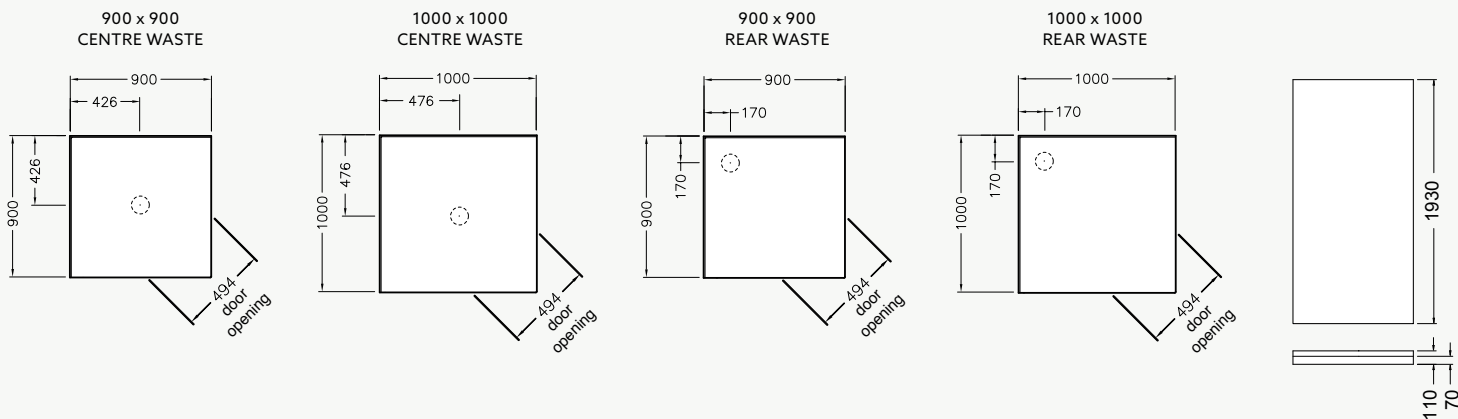

900 x 900, CENTRE WASTE

TILE OPTION

- ☐ White 706843A-0
- ☒ Metallic 706843A-SHP
- ☐ Silver Satin 706843A-SS

FLAT WALL

- ☐ White 706805A-0
- ☒ Metallic 706805A-SHP
- ☐ Silver Satin 706805A-SS

SIDE RECESSED WALL

- ☐ White 706804A-CRW-0
- ☒ Metallic 706804A-CRW-SHP
- ☐ Silver Satin 706804A-CRW-SS

CONTOUR CORNER PLUS WALL

- ☐ White 706804A-0
- ☒ Metallic 706804A-SHP
- ☐ Silver Satin 706804A-SS

1000 x 1000, CENTRE WASTE

TILE OPTION

- ☐ White 706841A-0
- ☒ Metallic 706841A-SHP
- ☐ Silver Satin 706841A-SS

FLAT WALL

- ☐ White 706801A-0
- ☒ Metallic 706801A-SHP
- ☐ Silver Satin 706801A-SS

SIDE RECESSED WALL

- ☐ White 706800A-CRW-0
- ☒ Metallic 706800A-CRW-SHP
- ☐ Silver Satin 706800A-CRW-SS

CONTOUR CORNER PLUS WALL

- ☐ White 706800A-0
- ☒ Metallic 706800A-SHP
- ☐ Silver Satin 706800A-SS

900 x 900, REAR WASTE

TILE OPTION

- ☐ White 706844A-0
- ☒ Metallic 706844A-SHP
- ☐ Silver Satin 706844A-SS

FLAT WALL

- ☐ White 706807A-0
- ☒ Metallic 706807A-SHP
- ☐ Silver Satin 706807A-SS

SIDE RECESSED WALL

- ☐ White 706804A-RRW-0
- ☒ Metallic 706804A-RRW-SHP
- ☐ Silver Satin 706804A-RRW-SS

CONTOUR CORNER PLUS WALL

- ☐ White 706806A-0
- ☒ Metallic 706806A-SHP
- ☐ Silver Satin 706806A-SS

1000 x 1000, REAR WASTE

TILE OPTION

- ☐ White 706842A-0
- ☒ Metallic 706842A-SHP
- ☐ Silver Satin 706842A-SS

FLAT WALL

- ☐ White 706803A-0
- ☒ Metallic 706803A-SHP
- ☐ Silver Satin 706803A-SS

SIDE RECESSED WALL

- ☐ White 706800A-RRW-0
- ☒ Metallic 706800A-RRW-SHP
- ☐ Silver Satin 706800A-RRW-SS

CONTOUR CORNER PLUS WALL

- ☐ White 706802A-0
- ☒ Metallic 706802A-SHP
- ☐ Silver Satin 706802A-SS