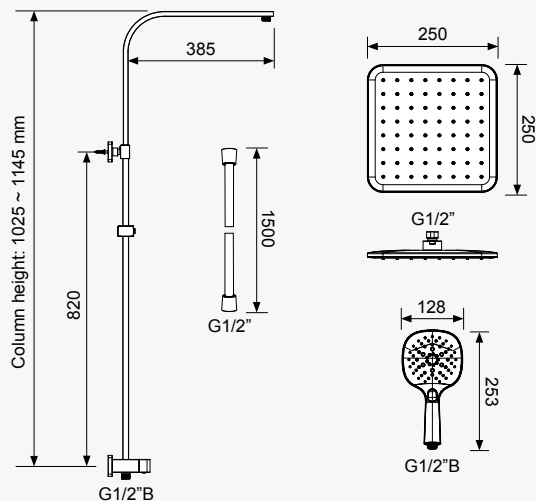

■ Dual Rain Shower - Polished Chrome	29439A-CP
■ Dual Rain Shower - Matte Black	29439A-BL
■ Dual Rain Shower - Brushed Nickel	29439A-BN
■ Dual Rain Shower - Gunmetal Grey*	29439A-EGN

*Gunmetal Grey finish coming soon.