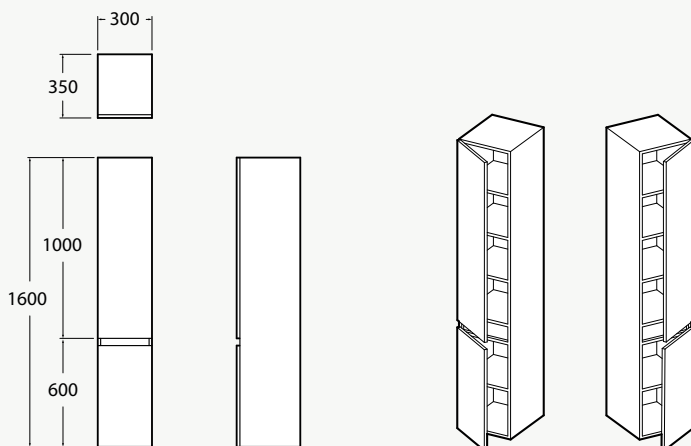

ISOMETRIC VIEWS

LEFT HAND OPEN

- Scorched Oak 96038A-DW
- Salty Elm 96038A-LW
- Classic White 96038A-0

RIGHT HAND OPEN

- Scorched Oak 96039A-DW
- Salty Elm 96039A-LW
- Classic White 96039A-0

*Colours subject to change. Refer to Englefield website for latest options available.