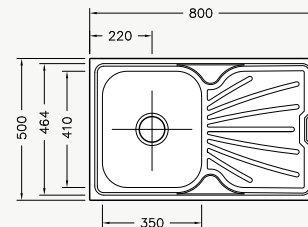

SINGLE BOWL

1 ¼ Bowls
Single Bowl

70998A-S-NA
72011A-S-NA