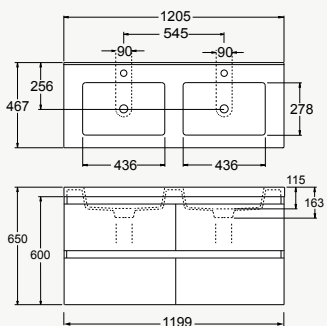

DURASTONE® TOP