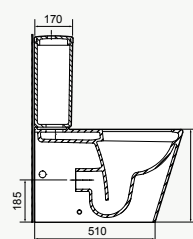

Evora II Rimless Back to Wall - Wrap Over Seat
Optional Long Vario Pan Connector 180-250mm Set Out

35457A-0
77837A-NA