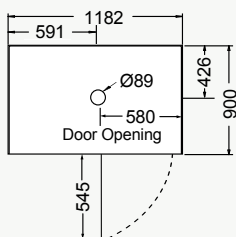

SHOWERS

EVORA™ ALCOVE HINGED SHOWER

1200 x 900mm

- Size: 1200 x 900mm.
- Left or right hand opening (Reversible door and infill panels).
- Premium quality durable, Quiet-Close™ metal hinges.
- Slimline, less obtrusive glass to glass door.
- Available in metallic and black.
- Black finish comes with black waste.
- 8mm thick glass.

NEW RELEASE

WITH **CLEANLESS** INTERIOR GLASS TREATMENT

WITH **QUIET-CLOSE™** METAL HINGES

EVORA™ ALCOVE SLIDING SHOWER

1200 x 900mm

- Size: 1200 x 900mm.
- Adjustable Quiet-Close™ rollers.
- Left or right hand opening (Reversible door and fixed panels).
- Available in metallic and black.
- Black finish comes with black waste.
- 8mm thick glass.

NEW RELEASE

WITH **CLEANLESS** INTERIOR GLASS TREATMENT

WITH **QUIET-CLOSE™** ROLLERS

1200 x 900

TILE OPTION

- Black 705222A-3CTL-BL
- Metallic 705222A-3CTL-SHP

FLAT WALL

- Black 705222A-3CFW-BL
- Metallic 705222A-3CFW-SHP

SIDE RECESSED WALL

- Black 705222A-3CRW-BL
- Metallic 705222A-3CRW-SHP

CONTOUR CORNER PLUS WALL

- Black 705222A-3CCW-BL
- Metallic 705222A-3CCW-SHP

*Side recessed feature will be installed on 1200mm side.

1200 x 900

TILE OPTION

- Black 705224A-3CTL-BL
- Metallic 705224A-3CTL-SHP

FLAT WALL

- Black 705224A-3CFW-BL
- Metallic 705224A-3CFW-SHP

SIDE RECESSED WALL

- Black 705224A-3CRW-BL
- Metallic 705224A-3CRW-SHP

CONTOUR CORNER PLUS WALL

- Black 705224A-3CCW-BL
- Metallic 705224A-3CCW-SHP

*Side recessed feature will be installed on 1200mm side.