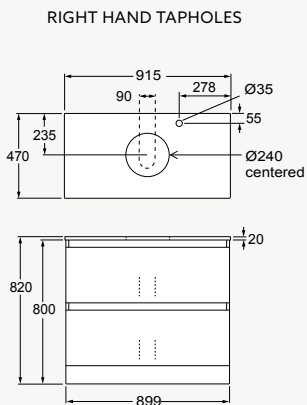

NO TAPHOLE

- WHITE STONE TOP
- Scorched Oak 99231A-0S01-DW
- Salty Elm 99231A-0S01-LW
- Classic White 99231A-0S01-0
- GREY STONE TOP
- Scorched Oak 99231A-GS01-DW
- Salty Elm 99231A-GS01-LW
- Classic White 99231A-GS01-0
- BLACK STONE TOP
- Scorched Oak 99231A-7S01-DW
- Salty Elm 99231A-7S01-LW
- Classic White 99231A-7S01-0

RIGHT HAND TAPHOLE

- WHITE STONE TOP
- Scorched Oak 99231A-0S01R-DW
- Salty Elm 99231A-0S01R-LW
- Classic White 99231A-0S01R-0
- GREY STONE TOP
- Scorched Oak 99231A-GS1R-DW
- Salty Elm 99231A-GS1R-LW
- Classic White 99231A-GS1R-0
- BLACK STONE TOP
- Scorched Oak 99231A-7S01R-DW
- Salty Elm 99231A-7S01R-LW
- Classic White 99231A-7S01R-0

NO TAPHOLE

- WHITE STONE TOP
- Scorched Oak 99229A-0S01-DW
- Salty Elm 99229A-0S01-LW
- Classic White 99229A-0S01-0
- GREY STONE TOP
- Scorched Oak 99229A-GS01-DW
- Salty Elm 99229A-GS01-LW
- Classic White 99229A-GS01-0
- BLACK STONE TOP
- Scorched Oak 99229A-7S01-DW
- Salty Elm 99229A-7S01-LW
- Classic White 99229A-7S01-0

RIGHT HAND TAPHOLE

- WHITE STONE TOP
- Scorched Oak 99229A-0S01R-DW
- Salty Elm 99229A-0S01R-LW
- Classic White 99229A-0S01R-0
- GREY STONE TOP
- Scorched Oak 99229A-GS1R-DW
- Salty Elm 99229A-GS1R-LW
- Classic White 99229A-GS1R-0
- BLACK STONE TOP
- Scorched Oak 99229A-7S01R-DW
- Salty Elm 99229A-7S01R-LW
- Classic White 99229A-7S01R-0

*Colours subject to change. Refer to Englefield website for latest options available.

*Colours subject to change. Refer to Englefield website for latest options available.