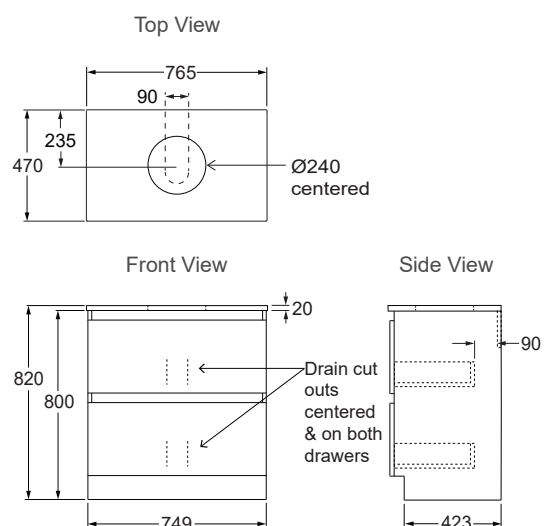

Valencia Elite 750 Floor Standing Vanity - No Taphole

Product Codes

	Valencia Elite 750 Floor Standing With RH Taphole				Valencia Elite 750 Floor Standing - No Taphole		
	Scorched Oak cabinet	Salty Elm cabinet	Classic White cabinet		Scorched Oak cabinet	Salty Elm cabinet	Classic White cabinet
White stone vanity top	99229A-0S01R-DW	99229A-0S01R-LW	99229A-0S01R-0	White stone vanity top	99229A-0S01-DW	99229A-0S01-LW	99229A-0S01-0
Grey stone vanity top	99229A-GS1R-DW	99229A-GS1R-LW	99229A-GS1R-0	Grey stone vanity top	99229A-GS1-DW	99229A-GS1-LW	99229A-GS1-0
Black stone vanity top	99229A-7S01R-DW	99229A-7S01R-LW	99229A-7S01R-0	Black stone vanity top	99229A-7S01-DW	99229A-7S01-LW	99229A-7S01-0

Trusted in New Zealand Since 1982

New Zealand

133 Diana Drive, Glenfield, Auckland, New Zealand
PO Box 100-146 NSMC, Auckland, 0745
Ph: 0800 100 382 Fax: 0800 66 44 88
www.Englefield.co.nz

All measurements shown are in millimetres.
Sizes are approximate.