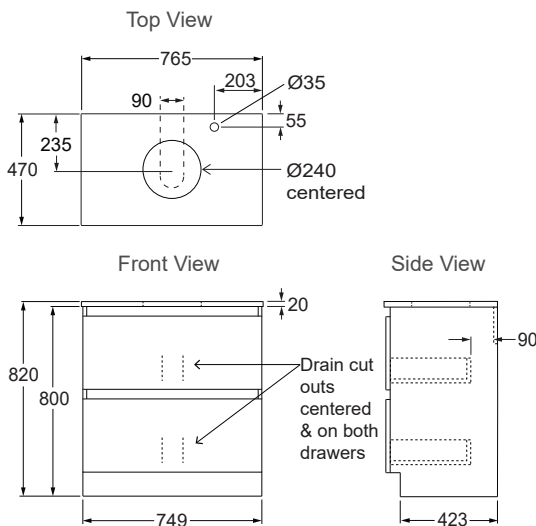

Technical Details

Valencia Elite 750 Floor Standing Vanity - RH Taphole