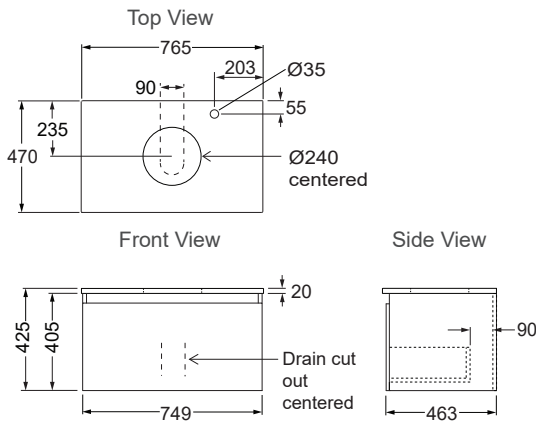

Technical Details

Valencia Elite 750 Single Drawer Vanity - RH Taphole