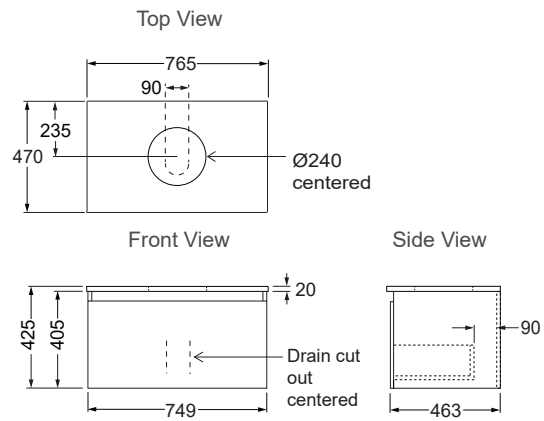

Valencia Elite 750 Single Drawer Vanity - No Taphole

Product Codes

	Valencia Elite 750 Single Drawer With RH Taphole			Valencia Elite 750 Single Drawer - No Taphole			
	Scorched Oak cabinet	Salty Elm cabinet	Classic White cabinet	Scorched Oak cabinet	Salty Elm cabinet	Classic White cabinet	
White stone vanity top	77298A-0S01R-DW	77298A-0S01R-LW	77298A-0S01R-0	White stone vanity top	77298A-0S01-DW	77298A-0S01-LW	77298A-0S01-0
Grey stone vanity top	77298A-GS1R-DW	77298A-GS1R-LW	77298A-GS1R-0	Grey stone vanity top	77298A-GS1-DW	77298A-GS1-LW	77298A-GS1-0
Black stone vanity top	77298A-7S01R-DW	77298A-7S01R-LW	77298A-7S01R-0	Black stone vanity top	77298A-7S01-DW	77298A-7S01-LW	77298A-7S01-0

Trusted in New Zealand Since 1982

New Zealand

133 Diana Drive, Glenfield, Auckland, New Zealand
PO Box 100-146 NSMC, Auckland, 0745
Ph: 0800 100 382 Fax: 0800 66 44 88
www.Englefield.co.nz

All measurements shown are in millimetres.
Sizes are approximate.