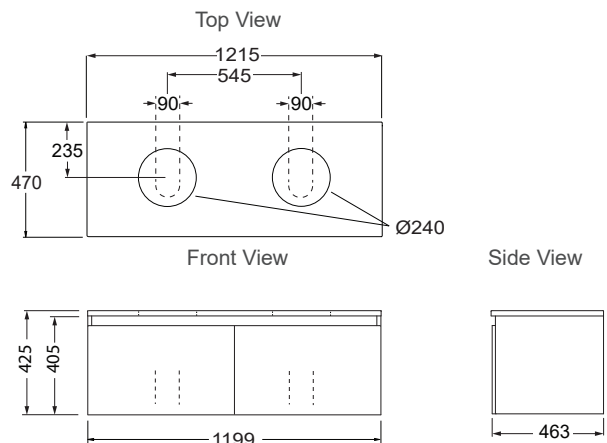

Valencia Elite DB 1200 Twin Drawer Vanity - No Tapholes

Product Codes

	Valencia Elite DB 1200 Twin Drawer With Tapholes			Valencia Elite DB 1200 Twin Drawer - No Tapholes		
	Scorched Oak cabinet	Salty Elm cabinet	Classic White cabinet	Scorched Oak cabinet	Salty Elm cabinet	Classic White cabinet
White stone vanity top	77301A-0S01R-DW	77301A-0S01R-LW	77301A-0S01R-0	White stone vanity top	77301A-0S01-DW	77301A-0S01-0
Grey stone vanity top	77301A-GS1R-DW	77301A-GS1R-LW	77301A-GS1R-0	Grey stone vanity top	77301A-GS1-DW	77301A-GS1-0
Black stone vanity top	77301A-7S01R-DW	77301A-7S01R-LW	77301A-7S01R-0	Black stone vanity top	77301A-7S01-DW	77301A-7S01-0

Trusted in New Zealand Since 1982

New Zealand

133 Diana Drive, Glenfield, Auckland, New Zealand
PO Box 100-146 NSMC, Auckland, 0745
Ph: 0800 100 382 Fax: 0800 66 44 88
www.Englefield.co.nz

All measurements shown are in millimetres.
Sizes are approximate.