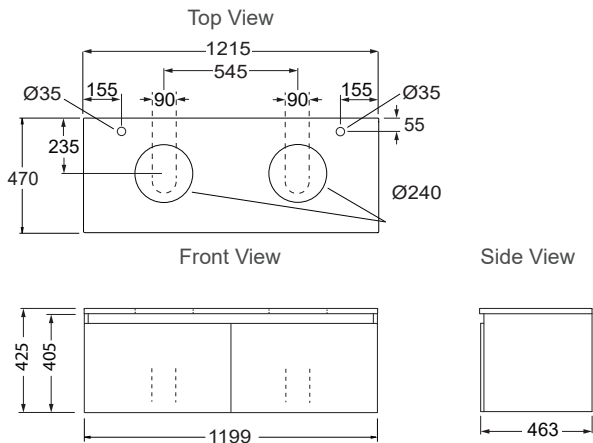

Technical Details

Valencia Elite DB 1200 Twin Drawer Vanity - Tapholes