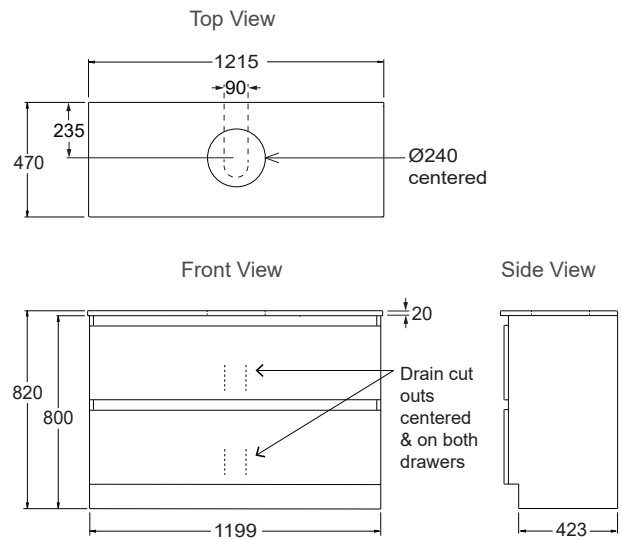

Valencia Elite 1200 Floor Standing Vanity - No Taphole

Product Codes

	Valencia Elite 1200 Floor Standing With RH Taphole			Valencia Elite 1200 Floor Standing - No Taphole			
	Scorched Oak cabinet	Salty Elm cabinet	Classic White cabinet	Scorched Oak cabinet	Salty Elm cabinet	Classic White cabinet	
White stone vanity top	99233A-0S01R-DW	99233A-0S01R-LW	99233A-0S01R-0	White stone vanity top	99233A-0S01-DW	99233A-0S01-LW	99233A-0S01-0
Grey stone vanity top	99233A-GS1R-DW	99233A-GS1R-LW	99233A-GS1R-0	Grey stone vanity top	99233A-GS1-DW	99233A-GS1-LW	99233A-GS1-0
Black stone vanity top	99233A-7S01R-DW	99233A-7S01R-LW	99233A-7S01R-0	Black stone vanity top	99233A-7S01-DW	99233A-7S01-LW	99233A-7S01-0

Trusted in New Zealand Since 1982

New Zealand

133 Diana Drive, Glenfield, Auckland, New Zealand
PO Box 100-146 NSMC, Auckland, 0745
Ph: 0800 100 382 Fax: 0800 66 44 88
www.Englefield.co.nz

All measurements shown are in millimetres.
Sizes are approximate.