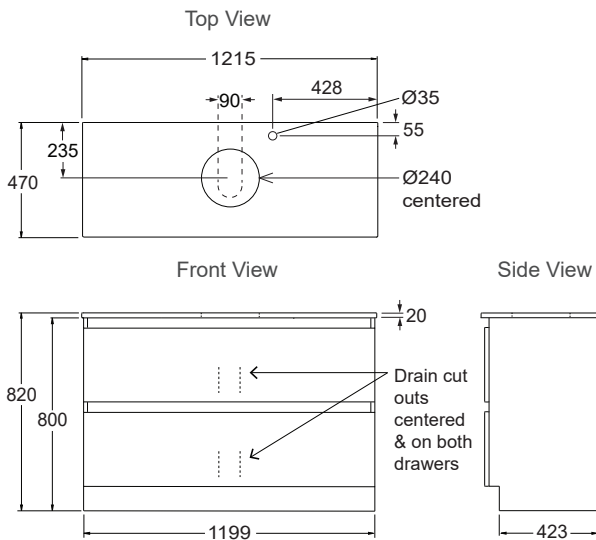

Technical Details

Valencia Elite 1200 Floor Standing Vanity - RH Taphole