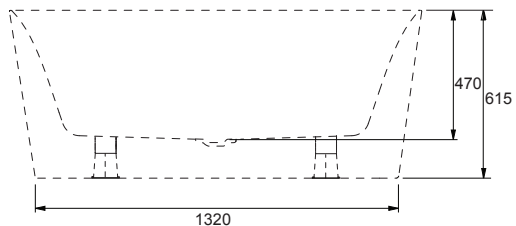

Size	External Dimensions (mm)			Internal Dimensions (mm)		Volume (L)
	Length	Width	Depth	Max Bathing Depth	Seating Base Width	Full Capacity
Tuscano 1500 Freestanding Bath	1500	750	615	470	480	270L
Tuscano 1700 Freestanding Bath	1700	800	615	470	500	320L

Product	Part Number
Tuscano 1500 Freestand-	24251A-0
Tuscano 1700 Freestanding	24252A-0
40mm Pop-up Bath Waste	99329A-CP
Self-sealing trap with flexible waste pipe	80144A-NA

1500 Freestanding Bath - Top View

1700 Freestanding Bath - Top View

1500 Freestanding Bath - Side View

1700 Freestanding Bath - Side View

All measurements shown are in millimetres.  
1383936-A04-A February 2019

Trusted in New Zealand Since 1982