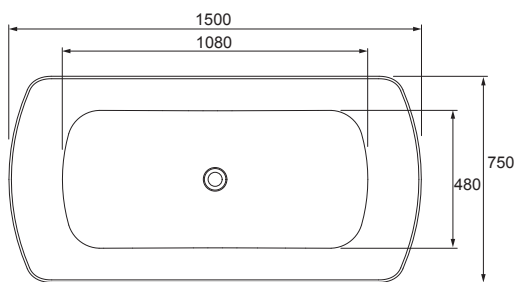

## Tuscano Freestanding Bath

The Tuscano freestanding bath will certainly make a design statement in your bathroom. With beautiful curved ends and straight sides, this bath offers a thoughtful design twist. Available in two sizes, 1500 & 1700mm.

- Colour/Finish** White
- Material** Acrylic
- Upstand** No upstand
- Included Components** Tuscano freestanding bath  
Adjustable feet  
Installation instructions
- Optional Accessories** Englefield 40mm pop-up bath waste  
Flexible waste and trap system

Size	External Dimensions (mm)			Internal Dimensions (mm)		Volume (L)
	Length	Width	Depth	Max Bathing Depth	Seating Base Width	Full Capacity
Tuscano 1500 Freestanding Bath	1500	750	615	470	480	270L
Tuscano 1700 Freestanding Bath	1700	800	615	470	500	320L

1700 Freestanding Bath - Top View

1500 Freestanding Bath - Side View

1700 Freestanding Bath - Side View

All measurements shown are in millimetres.  
1383936-A04-A February 2019

Trusted in New Zealand Since 1982