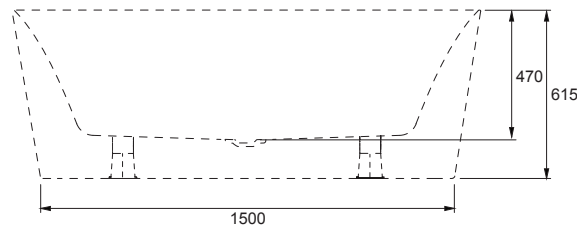

Size	External Dimensions (mm)			Internal Dimensions (mm)		Volume (L)
	Length	Width	Depth	Max Bathing Depth	Seating Base Width	Full Capacity
Tuscano 1500 Freestanding Bath	1500	750	615	470	480	270L
Tuscano 1700 Freestanding Bath	1700	800	615	470	500	320L

Product	Part Number
Tuscano 1500 Freestand-	24251A-0
Tuscano 1700 Freestanding	24252A-0
40mm Pop-up Bath Waste	99329A-CP
Self-sealing trap with flexible waste pipe	80144A-NA

1500 Freestanding Bath - Top View

1700 Freestanding Bath - Top View

1500 Freestanding Bath - Side View

1700 Freestanding Bath - Side View

All measurements shown are in millimetres.  
1383936-A04-A February 2019

Trusted in New Zealand Since 1982