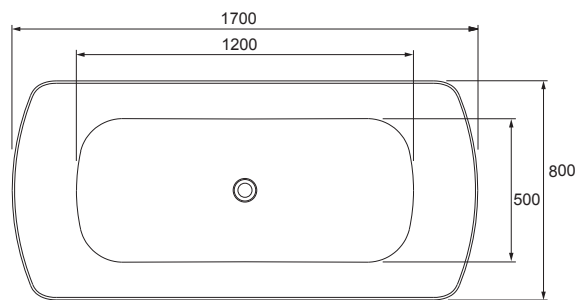

## Tuscano Freestanding Bath

The Tuscano freestanding bath will certainly make a design statement in your bathroom. With beautiful curved ends and straight sides, this bath offers a thoughtful design twist. Available in two sizes, 1500 & 1700mm.

- Colour/Finish** White
- Material** Acrylic
- Upstand** No upstand
- Included Components** Tuscano freestanding bath  
Adjustable feet  
Installation instructions
- Optional Accessories** Englefield 40mm pop-up bath waste  
Flexible waste and trap system

Size	External Dimensions (mm)			Internal Dimensions (mm)		Volume (L)
	Length	Width	Depth	Max Bathing Depth	Seating Base Width	Full Capacity
Tuscano 1500 Freestanding Bath	1500	750	615	470	480	270L
Tuscano 1700 Freestanding Bath	1700	800	615	470	500	320L

1700 Freestanding Bath - Top View

1500 Freestanding Bath - Side View

1700 Freestanding Bath - Side View

All measurements shown are in millimetres.  
1383936-A04-A February 2019

Trusted in New Zealand Since 1982