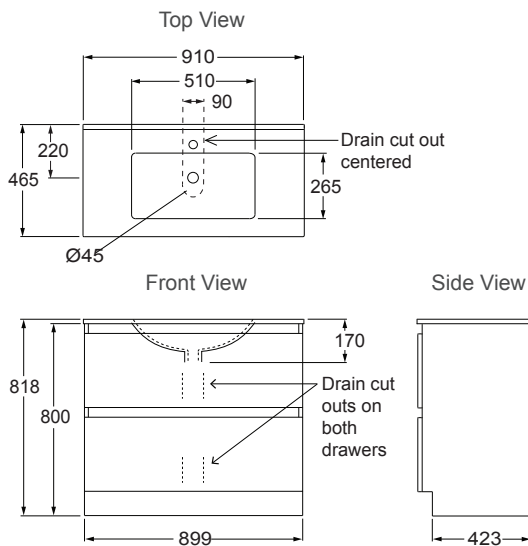

Valencia™ 900mm Floor Standing Vanity

The most popular size and possibly the most versatile offering generous bench space and good storage.

With Ceramic Vanity Top

With Durastone Vanity Top

Features

- Floor-standing or wall-hung.
- 3 colour options.
- Optional coloured insert strips for white cabinet.
- Single integrated bowl with overflow.
- One pre-drilled tap hole.
- Two spacious soft-close drawers for storage.
- Moisture resistant exterior.
- Fully enclosed rear for easy installation.

Included Components

- Vanity cabinet.
- Vanity top.
- Chrome overflow cover.

Technical Details

Valencia 900 Ceramic Top Floor Standing Vanity

Valencia 900 Durastone Top Floor Standing Vanity

Product Codes				
900 mm Vanity	With Ceramic Top	With Durastone Top	Optional Inserts (For white vanity only)	
White	30031A-0	99231A-0	Double Silver	99767A-0
Salty Elm	30031A-LW	99231A-LW	Salty Elm	99775A-0
Scorched Oak	30031A-DW	99231A-DW	Scorched Oak	99771A-0