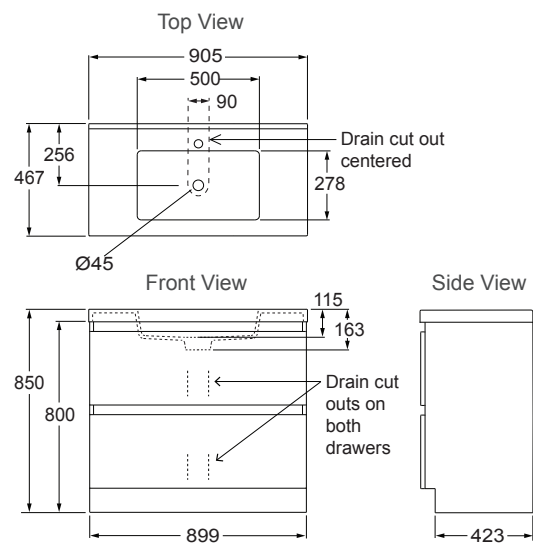

Valencia™ 900mm Floor Standing Vanity

The most popular size and possibly the most versatile offering generous bench space and good storage.

With Ceramic Vanity Top

With Durastone Vanity Top

Features

- Floor-standing or wall-hung.
- 3 colour options.
- Optional coloured insert strips for white cabinet.
- Single integrated bowl with overflow.
- One pre-drilled tap hole.
- Two spacious soft-close drawers for storage.
- Moisture resistant exterior.
- Fully enclosed rear for easy installation.

Included Components

- Vanity cabinet.
- Vanity top.
- Chrome overflow cover.

Technical Details

Valencia 900 Ceramic Top Floor Standing Vanity

Valencia 900 Durastone Top Floor Standing Vanity

Product Codes				
900 mm Vanity	With Ceramic Top	With Durastone Top	Optional Inserts (For white vanity only)	
White	30031A-0	99231A-0	Double Silver	99767A-0
Salty Elm	30031A-LW	99231A-LW	Salty Elm	99775A-0
Scorched Oak	30031A-DW	99231A-DW	Scorched Oak	99771A-0

Trusted in New Zealand Since 1982

New Zealand

133 Diana Drive, Glenfield, Auckland, New Zealand
 PO Box 100-146 NSMC, Auckland, 0745
 Ph: 0800 100 382 Fax: 0800 66 44 88
www.Englefield.co.nz

All measurements shown are in millimetres.
 Sizes are approximate.