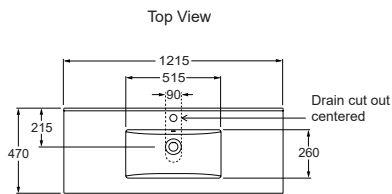

FURNITURE

VALENCIA® / VALENCIA ELITE® 1200mm Single Bowl/Single Drawer and Cupboard Vanity - Ceramic and Durastone Top

With Durastone Vanity Top

With Ceramic Vanity Top

Features:

- Wall-hung installation.
- 3 colour options.
- Single integrated bowl with overflow.
- One pre-drilled tap hole.
- One spacious, deep, soft-close drawer.
- One cupboard.
- One set of partitions for keeping tall products standing upright & organised.
- Moisture resistant exterior.
- Fully enclosed rear for easy installation.

Included Components:

- Vanity cabinet.
- Vanity top.
- Chrome overflow cover.

Technical Details:

Ceramic Top

Durastone Top

Product Codes:

	Durastone Top	Ceramic Top
1200 mm Vanity	Wall Hung	Wall Hung
White	77300A-0	30037A-0
Coastal Oak	77300A-AGK	30037A-AGK
Urban Oak	77300A-BWK	30037A-BWK