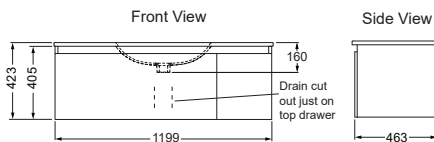

FURNITURE

VALENCIA® / VALENCIA ELITE® 1200mm Single Bowl/Single Drawer and Cupboard Vanity - Ceramic and Durastone Top

With Durastone Vanity Top

With Ceramic Vanity Top

Features:

- Wall-hung installation.
- 3 colour options.
- Single integrated bowl with overflow.
- One pre-drilled tap hole.
- One spacious, deep, soft-close drawer.
- One cupboard.
- One set of partitions for keeping tall products standing upright & organised.
- Moisture resistant exterior.
- Fully enclosed rear for easy installation.

Included Components:

- Vanity cabinet.
- Vanity top.
- Chrome overflow cover.

Technical Details:

Ceramic Top

Durastone Top

Product Codes:

	Durastone Top	Ceramic Top
1200 mm Vanity	Wall Hung	Wall Hung
White	77300A-0	30037A-0
Coastal Oak	77300A-AGK	30037A-AGK
Urban Oak	77300A-BWK	30037A-BWK