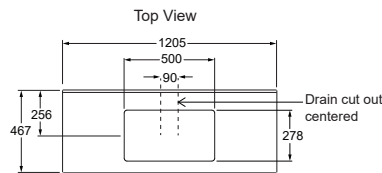

FURNITURE

VALENCIA® / VALENCIA ELITE® 1200mm Single Bowl/Single Drawer and Cupboard Vanity - Ceramic and Durastone Top

With Durastone Vanity Top

With Ceramic Vanity Top

Features:

- Wall-hung installation.
- 3 colour options.
- Single integrated bowl with overflow.
- One pre-drilled tap hole.
- One spacious, deep, soft-close drawer.
- One cupboard.
- One set of partitions for keeping tall products standing upright & organised.
- Moisture resistant exterior.
- Fully enclosed rear for easy installation.

Included Components:

- Vanity cabinet.
- Vanity top.
- Chrome overflow cover.

Technical Details:

Ceramic Top

Durastone Top

Product Codes:

	Durastone Top	Ceramic Top
1200 mm Vanity	Wall Hung	Wall Hung
White	77300A-0	30037A-0
Coastal Oak	77300A-AGK	30037A-AGK
Urban Oak	77300A-BWK	30037A-BWK