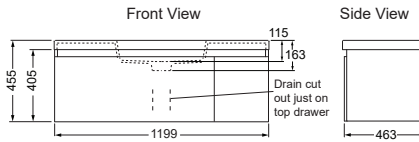

FURNITURE

VALENCIA® / VALENCIA ELITE® 1200mm Single Bowl/Single Drawer and Cupboard Vanity - Ceramic and Durastone Top

With Durastone Vanity Top

With Ceramic Vanity Top

Features:

- Wall-hung installation.
- 3 colour options.
- Single integrated bowl with overflow.
- One pre-drilled tap hole.
- One spacious, deep, soft-close drawer.
- One cupboard.
- One set of partitions for keeping tall products standing upright & organised.
- Moisture resistant exterior.
- Fully enclosed rear for easy installation.

Included Components:

- Vanity cabinet.
- Vanity top.
- Chrome overflow cover.

Technical Details:

Ceramic Top

Durastone Top

Product Codes:

	Durastone Top	Ceramic Top
1200 mm Vanity	Wall Hung	Wall Hung
White	77300A-0	30037A-0
Coastal Oak	77300A-AGK	30037A-AGK
Urban Oak	77300A-BWK	30037A-BWK