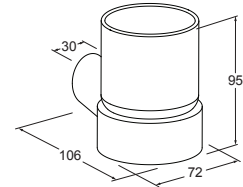

**Valencia™ Accessories - Technical Drawings**

Features	Colour/Finish	Material	Included components
- Easy to install. - Hard wearing and robust.	- Polished chrome.	- Alloy.	- Fixing kit.

Valencia Robe Hook  
- 75813A-CP

Valencia Soap Dish  
- 75678A-CP

Valencia Tumbler  
- 75679A-CP

Valencia Toilet Brush  
- 75684A-CP

Valencia Toilet Roll Holder  
- 75804A-CP

Valencia Hand Towel Bar  
- 75807A-CP

Valencia Single Towel Rail  
- 75809A-CP

600mm

Valencia Double Towel Rail  
- 75810A-CP

600mm

Valencia Glass Shelf  
- 75680A-CP