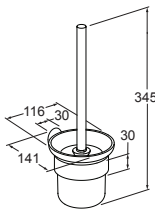

**Valencia™ Accessories - Technical Drawings**

Features	Colour/Finish	Material	Included components
- Easy to install. - Hard wearing and robust.	- Polished chrome.	- Alloy.	- Fixing kit.

Valencia Robe Hook  
- 75813A-CP

Valencia Soap Dish  
- 75678A-CP

Valencia Tumbler  
- 75679A-CP

Valencia Toilet Brush  
- 75684A-CP

Valencia Toilet Roll Holder  
- 75804A-CP

Valencia Hand Towel Bar  
- 75807A-CP

Valencia Single Towel Rail  
- 75809A-CP

600mm

Valencia Double Towel Rail  
- 75810A-CP

600mm

Valencia Glass Shelf  
- 75680A-CP