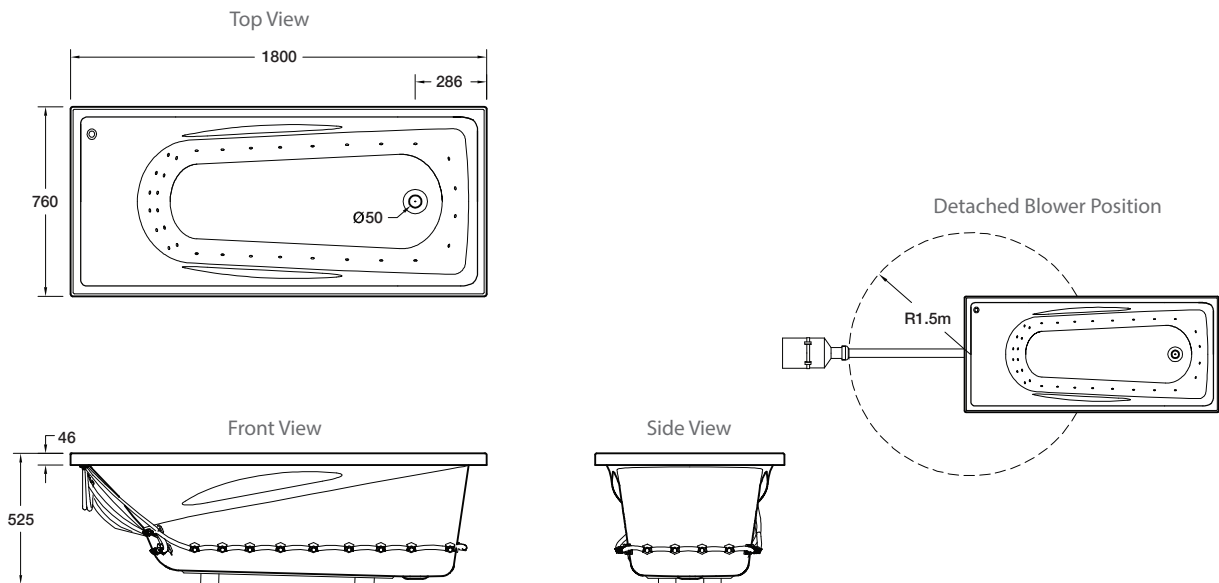

# Studio™ II 1800 Rectangular AirMassage™ Bath

The Studio II 1800 Rectangular AirMassage Bath is fitted with 34 mini airjets to provide an invigorating sensation to your whole body. Generous proportions – perfect to sink down in and totally relax.

- Colour/Finish** White
- Material** Duracryl® Acrylic
- Fittings** White mini airjets (12mm diameter)
- Control Panel** Manual Air Switch
- Number of Jets** 34 mini airjets: 22 in a ring formation around the lower perimeter of bath and 12 on the lumbar
- Upstand** 12.5mm upstand for watertightness
- Optional Accessories** Studio Pillow (Charcoal)

Size	External Dimensions (mm)			Internal Dimensions (mm)			Volume (L)
	Length	Width	Depth	Max Bathing Depth	Seating Base Width	Base Length	Full Capacity
1800 x 760mm	1800	760	525	500	490	1350	420

Product	1800 x 760mm
AirMassage Bath	99796A-GAB-0
Studio Pillow (Charcoal)	1092A-58