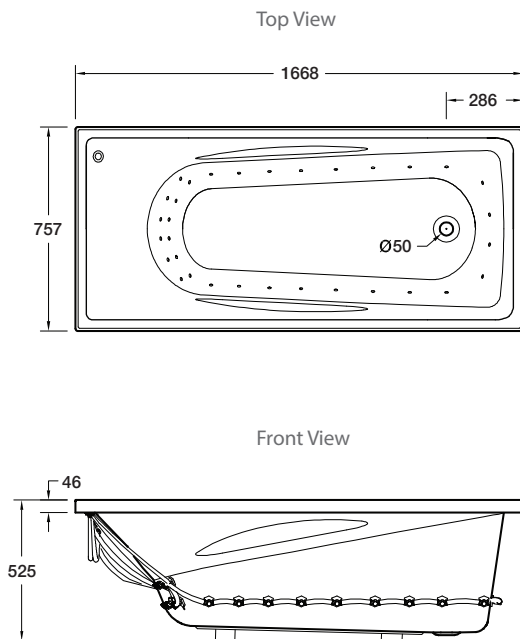

## Studio II™ Rectangular AirMassage™ Bath

The Studio II Rectangular AirMassage Bath is fitted with 32 mini airjets. A deeper bath providing an invigorating and beneficial bubble massage.

<b>Colour/Finish</b>	White
<b>Material</b>	Duracryl® Acrylic
<b>Fittings</b>	White mini airjets (12mm diameter)
<b>Control Panel</b>	Manual Air Switch
<b>Number of Jets</b>	32 mini airjets: 20 in a ring formation around the lower perimeter of bath and 12 on the lumbar
<b>Upstand</b>	12.5mm upstand for watertightness
<b>Optional Accessories</b>	Studio Pillow (Charcoal)

Size	External Dimensions (mm)			Internal Dimensions (mm)			Volume (L)
	Length	Width	Depth	Max Bathing Depth	Seating Base Width	Base Length	Full Capacity
1670 x 760mm	1668	757	525	505	440	1230	400

Product	1670 x 760mm
AirMassage Bath	1063A-GAB-0
Studio Pillow (Charcoal)	1092A-58

All measurements shown are in millimetres.  
 Sizes are approximate.  
 1201140-A04-C March 2015

**New Zealand**  
 133 Diana Drive, Glenfield, Auckland, New Zealand  
 PO Box 100-146 NSMC, Auckland, 0745  
 Ph: 0800 100 382 Fax: 0800 66 44 88  
 www.Englefield.co.nz