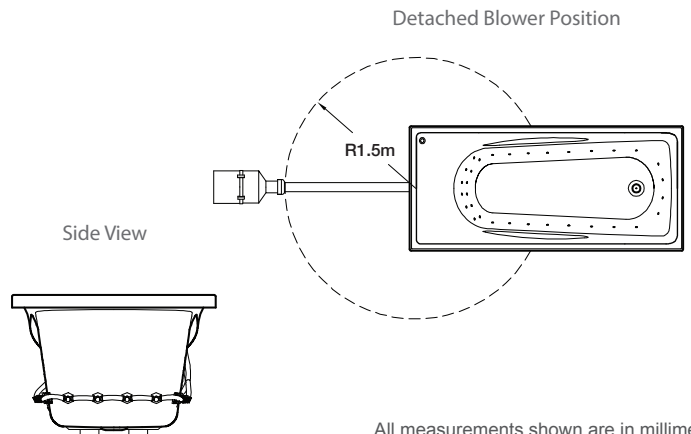

## Studio II™ Rectangular AirMassage™ Bath

The Studio II Rectangular AirMassage Bath is fitted with 32 mini airjets. A deeper bath providing an invigorating and beneficial bubble massage.

<b>Colour/Finish</b>	White
<b>Material</b>	Duracryl® Acrylic
<b>Fittings</b>	White mini airjets (12mm diameter)
<b>Control Panel</b>	Manual Air Switch
<b>Number of Jets</b>	32 mini airjets: 20 in a ring formation around the lower perimeter of bath and 12 on the lumbar
<b>Upstand</b>	12.5mm upstand for watertightness
<b>Optional Accessories</b>	Studio Pillow (Charcoal)

Size	External Dimensions (mm)			Internal Dimensions (mm)			Volume (L)
	Length	Width	Depth	Max Bathing Depth	Seating Base Width	Base Length	Full Capacity
1670 x 760mm	1668	757	525	505	440	1230	400

Product	1670 x 760mm
AirMassage Bath	1063A-GAB-0
Studio Pillow (Charcoal)	1092A-58

All measurements shown are in millimetres.  
 Sizes are approximate.  
 1201140-A04-C March 2015

**New Zealand**  
 133 Diana Drive, Glenfield, Auckland, New Zealand  
 PO Box 100-146 NSMC, Auckland, 0745  
 Ph: 0800 100 382 Fax: 0800 66 44 88  
 www.Englefield.co.nz