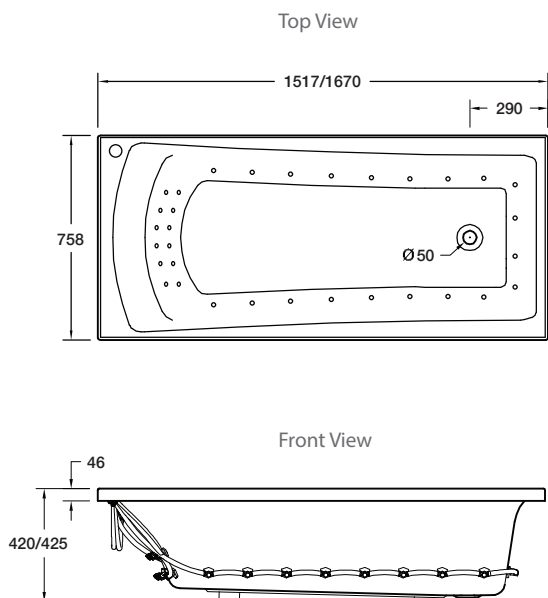

Valencia™ Rectangular AirMassage™ Bath

The Valencia Rectangular AirMassage Bath is fitted with 30-32 mini airjets to provide an invigorating sensation to your whole body. This modern bath is spacious with generous internal dimensions for bathing and a comfortable contoured back rest.

- Colour/Finish** White
- Material** Duracryl® Acrylic
- Fittings** White mini airjets (12mm diameter)
- Control Panel** Manual Air Switch
- Number of Jets**
 - 1670x760mm: 32 mini airjets: 20 in a ring formation around the lower perimeter of bath and 12 on the lumbar
 - 1520x760mm: 30 mini airjets: 18 in a ring formation around the lower perimeter of bath and 12 on the lumbar
- Upstand** 12.5mm upstand for watertightness
- Optional Accessories**
 - Flat Pack Timber Frame
 - Bath Wall 2-Sided Flat
 - Apron Panel 2-Sided
 - Apron Panel 1-Sided
 - Ario Rectangular Pillow (Charcoal)

Size	External Dimensions (mm)			Internal Dimensions (mm)			Volume (L)
	Length	Width	Depth	Max Bathing Depth	Seating Base Width	Base Length	Full Capacity
1670 x 760mm	1670	758	425	405	510	1250	320
1520 x 760mm	1517	758	420	405	510	1100	280

All measurements shown are in millimetres.
 Sizes are approximate.
 1183714-A04-C Aug 2015

Trusted in New Zealand Since 1982

New Zealand
 133 Diana Drive, Glenfield, Auckland, New Zealand
 PO Box 100-146 NSMC, Auckland, 0745
 Ph: 0800 100 382 Fax: 0800 66 44 88
www.Englefield.co.nz