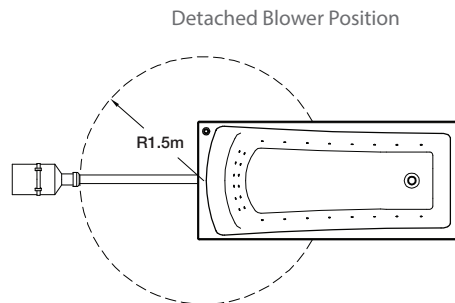

All measurements shown are in millimetres.
Sizes are approximate.
1183714-A04-C Aug 2015

Trusted in New Zealand Since 1982

New Zealand
133 Diana Drive, Glenfield, Auckland, New Zealand
PO Box 100-146 NSMC, Auckland, 0745
Ph: 0800 100 382 Fax: 0800 66 44 88
www.Englefield.co.nz