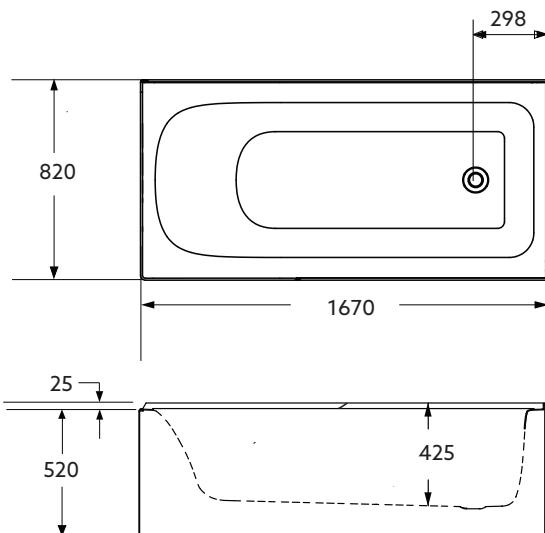

**EVORA® FREESTANDING CORNER SHOWER OVER BATH - 1670 X 820mm**

Right Hand

Left Hand

**Features/  
Option:**

- New one piece acrylic shower-over-bath, with seamless integrated square apron.
- Size: 1670 (L) x 820 (W) x 520mm (H).
- Left or right options.
- 25mm moulded upstand for maximum water tightness at walls & under bath screen.
- Generous 820mm width for a more spacious showering or bathing experience.
- Optional bath pillow.

**Material/  
Finish:**

- Duracryl® acrylic.
- White

**Included  
Components:**

- One piece bath with integrated apron.

**Optional  
Accessories:**

- Ario Rectangular Pillow (Charcoal).
- 40mm pop-up bath waste.
- Flexible waste and trap system.

Left Hand

Right Hand

Water Capacity: 220 Litre  
Bath Volume: 260 Litre

**Product Codes:**

Bath	Left Hand	Right Hand
	29794A-0	29795A-0
Optional Accessories	Ario Rectangular Pillow (Charcoal).	1091A-58
	40mm Bath Waste.	993229-CP
	Flexible waste and trap system	80144A-NA

**New Zealand**  
**Kohler New Zealand Limited**  
 0800 100 382  
 info@englefield.co.nz  
 englefield.co.nz

**Australia**  
  
 englefield.com

All measurements shown.  
 are in millimetres.  
 Sizes are approximate.