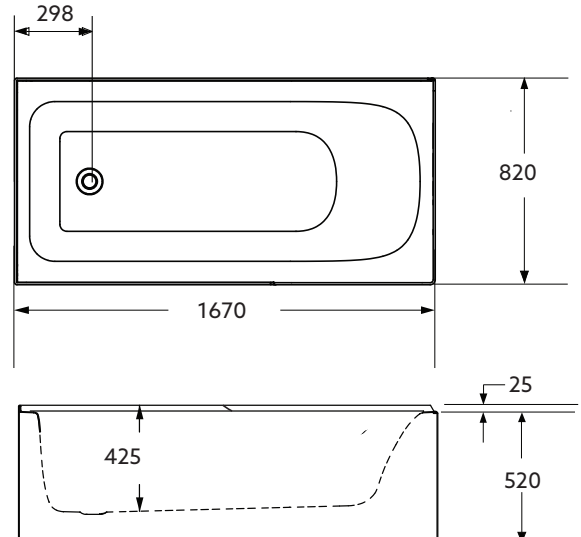

**EVORA® FREESTANDING CORNER SHOWER OVER BATH - 1670 X 820mm**

Right Hand

Left Hand

**Features/  
Option:**

- New one piece acrylic shower-over-bath, with seamless integrated square apron.
- Size: 1670 (L) x 820 (W) x 520mm (H).
- Left or right options.
- 25mm moulded upstand for maximum water tightness at walls & under bath screen.
- Generous 820mm width for a more spacious showering or bathing experience.
- Optional bath pillow.

**Material/  
Finish:**

- Duracryl® acrylic.
- White

**Included  
Components:**

- One piece bath with integrated apron.

**Optional  
Accessories:**

- Ario Rectangular Pillow (Charcoal).
- 40mm pop-up bath waste.
- Flexible waste and trap system.

Left Hand

Right Hand

Water Capacity: 220 Litre  
Bath Volume: 260 Litre

**Product Codes:**

Bath	Left Hand	Right Hand
	29794A-0	29795A-0
Optional Accessories	Ario Rectangular Pillow (Charcoal).	1091A-58
	40mm Bath Waste.	993229-CP
	Flexible waste and trap system	80144A-NA

**New Zealand**  
**Kohler New Zealand Limited**  
 0800 100 382  
 info@englefield.co.nz  
 englefield.co.nz

**Australia**  
  
 englefield.com

All measurements shown.  
 are in millimetres.  
 Sizes are approximate.