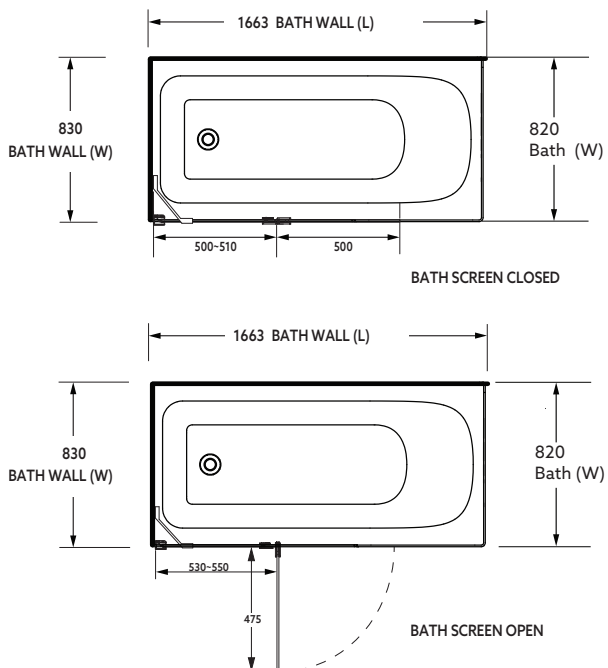

EVORA® FREESTANDING CORNER SHOWER OVER BATH COMBO

Right Hand

**Features/
Options:**

- Evora Bath: - New one piece acrylic shower-over-bath, with seamless integrated square apron.
 - Size: 1670 (L) x 820 (W) x 520mm (H).
 - Left or right options.
 - 25mm moulded upstand for maximum water tightness at walls & under bath screen.
 - Generous 820mm width for a more spacious showering or bathing experience.
 - Optional bath pillow.
- Bath Wall: - 2 sided. Flat, Corner Contour PLUS or Side Recessed wall.
- Milano Bath Screen (Split Hinged): - Size: 1000 x 1500mm (W x H).
 - Glass: 8mm toughened safety glass. Cleanness® glass protection.
 - Fixed panel with out-swinging hinged panel.
 - Reversible for left or right hand installation.
 - Flexible drip edge seal for water tightness.

**Material/
Finish:**

- Evora Bath: - Duracryl® acrylic.
 - White
- Bath Wall: - Duracryl® acrylic. (2 sided. Flat, Contour Plus, Side Recessed options available).
- Milano Bath Screen (Split Hinged): - Frame-Anodised aluminium.
 - Glass -8mm toughened safety glass (AS/NZS 2208 compliant).
 - Acrylic wall finishing strip.

**Included
Components:**

- One piece bath with integrated apron.
 -Bath Screen
 -Bath Wall
 -Adhesive Pack

**Optional
Accessories:**

- Ario Rectangular Pillow (Charcoal).
 -40mm pop-up bath waste.
 -Flexible waste and trap system.

TOP VIEW

Right Hand

FRONT VIEW

Product Codes:

Product Types:	Left Hand	Right Hand
Evora Freestanding Corner Bath Only	29794A-0	29795A-0
Evora Freestanding Corner Shower Over Bath With Flat Wall Package	28661A-0	28658A-0
Evora Freestanding Corner Shower Over Bath With Contour Plus Wall Package	28659A-0	28656A-0
Evora Corner FS Corner Shower Over Bath with Side Recessed Wall Package	28660A-0	28657A-0