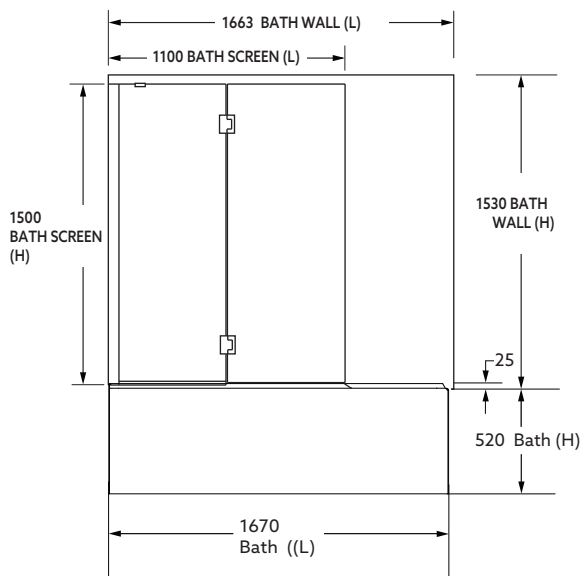

EVORA® FREESTANDING CORNER SHOWER OVER BATH COMBO

Right Hand

**Features/
Options:**

- Evora Bath: - New one piece acrylic shower-over-bath, with seamless integrated square apron.
 - Size: 1670 (L) x 820 (W) x 520mm (H).
 - Left or right options.
 - 25mm moulded upstand for maximum water tightness at walls & under bath screen.
 - Generous 820mm width for a more spacious showering or bathing experience.
 - Optional bath pillow.
- Bath Wall: - 2 sided. Flat, Corner Contour PLUS or Side Recessed wall.
- Milano Bath Screen (Split Hinged): - Size: 1000 x 1500mm (W x H).
 - Glass: 8mm toughened safety glass. Cleanness® glass protection.
 - Fixed panel with out-swinging hinged panel.
 - Reversible for left or right hand installation.
 - Flexible drip edge seal for water tightness.

**Material/
Finish:**

- Evora Bath: - Duracryl® acrylic.
 - White
- Bath Wall: - Duracryl® acrylic. (2 sided. Flat, Contour Plus, Side Recessed options available).
- Milano Bath Screen (Split Hinged): - Frame-Anodised aluminium.
 - Glass -8mm toughened safety glass (AS/NZS 2208 compliant).
 - Acrylic wall finishing strip.

**Included
Components:**

- One piece bath with integrated apron.
 -Bath Screen
 -Bath Wall
 -Adhesive Pack

**Optional
Accessories:**

- Ario Rectangular Pillow (Charcoal).
 -40mm pop-up bath waste.
 -Flexible waste and trap system.

TOP VIEW

Right Hand

FRONT VIEW

Product Codes:

Product Types:	Left Hand	Right Hand
Evora Freestanding Corner Bath Only	29794A-0	29795A-0
Evora Freestanding Corner Shower Over Bath With Flat Wall Package	28661A-0	28658A-0
Evora Freestanding Corner Shower Over Bath With Contour Plus Wall Package	28659A-0	28656A-0
Evora Corner FS Corner Shower Over Bath with Side Recessed Wall Package	28660A-0	28657A-0