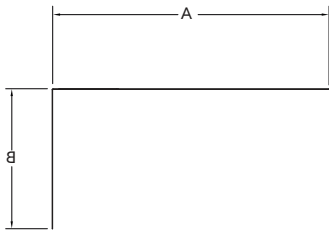

EVORA® FREESTANDING CORNER SHOWER OVER BATH COMBO

Right Hand

**Features/
Options:**

- Evora Bath: - New one piece acrylic shower-over-bath, with seamless integrated square apron.
- Size: 1670 (L) x 820 (W) x 520mm (H).
- Left or right options.
- 25mm moulded upstand for maximum water tightness at walls & under bath screen.
- Generous 820mm width for a more spacious showering or bathing experience.
- Optional bath pillow.

TOP VIEW

Flat wall

Water Capacity: 220 Litre
Bath Volume: 260 Litre

EVORA® FREESTANDING CORNER SHOWER OVER BATH COMBO

Flat wall

Recessed wall

Corner Contour Plus wall

Detail A:

(Right Hand Configuration)

(Right Hand Configuration)

(Right Hand Configuration)

Nominal Bath Size	Wall Height	SKU	Dimensions (mm)	
			A	B
1670 x 760mm	1450mm	24689A-0	1658	762
1520 x 760mm	1450mm	24688A-0	1505	762
1670 x 760mm	1530mm	24686A-0	1658	767
1520 x 760mm	1530mm	24687A-0	1505	767
1670 x 820mm	1530mm	31280A-0	1663	830
1500 x 1500mm	1450mm	C0987A-0	1450	1450
1300 x 1300mm	1450mm	C0985A-0	1285	1285