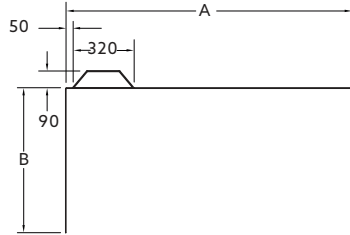

EVORA® FREESTANDING CORNER SHOWER OVER BATH COMBO

Right Hand

**Features/
Options:**

- Evora Bath: - New one piece acrylic shower-over-bath, with seamless integrated square apron.
- Size: 1670 (L) x 820 (W) x 520mm (H).
- Left or right options.
- 25mm moulded upstand for maximum water tightness at walls & under bath screen.
- Generous 820mm width for a more spacious showering or bathing experience.
- Optional bath pillow.

TOP VIEW

Flat wall

Water Capacity: 220 Litre
Bath Volume: 260 Litre

EVORA® FREESTANDING CORNER SHOWER OVER BATH COMBO

Flat wall

Recessed wall

Corner Contour Plus wall

Detail A:

(Right Hand Configuration)

(Right Hand Configuration)

(Right Hand Configuration)

Nominal Bath Size	Wall Height	SKU	Dimensions (mm)	
			A	B
1670 x 760mm	1450mm	24689A-0	1658	762
1520 x 760mm	1450mm	24688A-0	1505	762
1670 x 760mm	1530mm	24686A-0	1658	767
1520 x 760mm	1530mm	24687A-0	1505	767
1670 x 820mm	1530mm	31280A-0	1663	830
1500 x 1500mm	1450mm	C0987A-0	1450	1450
1300 x 1300mm	1450mm	C0985A-0	1285	1285

Nominal Bath Size	Wall Height	SKU	Dimensions (mm)	
			A	B
1670 x 760mm	1450mm	31791A-0	1658	762
1520 x 760mm	1450mm	31792A-0	1505	762
1670 x 760mm	1530mm	31793A-0	1658	767
1520 x 760mm	1530mm	31794A-0	1505	767
1670 x 820mm	1530mm	31279A-0	1663	830