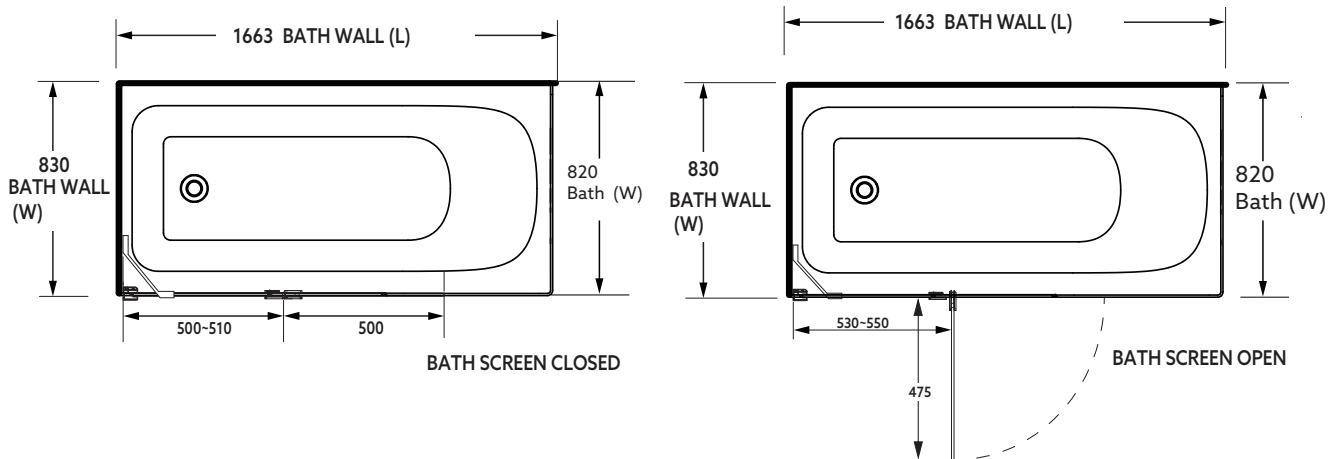

EVORA® FREESTANDING CORNER SHOWER OVER BATH COMBO

Right Hand

**Features/
Options:**

- Evora Bath: - New one piece acrylic shower-over-bath, with seamless integrated square apron.
- Size: 1670 (L) x 820 (W) x 520mm (H).
- Left or right options.
- 25mm moulded upstand for maximum water tightness at walls & under bath screen.
- Generous 820mm width for a more spacious showering or bathing experience.
- Optional bath pillow.

Bath Wall: - 2 sided. Flat, Corner Contour PLUS or Side Recessed wall.

- Milano Bath Screen (Split Hinged): - Size: 1000 x 1500mm (W x H).
- Glass: 8mm toughened safety glass. Cleanness® glass protection.
- Fixed panel with out-swinging hinged panel.
- Bath Screen available for left or right hand installation.
- Flexible drip edge seal for water tightness.

TOP VIEW

Flat wall

Water Capacity: 220 Litre
Bath Volume: 260 Litre

EVORA® FREESTANDING CORNER SHOWER OVER BATH COMBO

Flat wall

Recessed wall

Corner Contour Plus wall

Detail A:

(Right Hand Configuration)

(Right Hand Configuration)

(Right Hand Configuration)

Nominal Bath Size	Wall Height	SKU	Dimensions (mm)	
			A	B
1670 x 760mm	1450mm	24689A-0	1658	762
1520 x 760mm	1450mm	24688A-0	1505	762
1670 x 760mm	1530mm	24686A-0	1658	767
1520 x 760mm	1530mm	24687A-0	1505	767
1670 x 820mm	1530mm	31280A-0	1663	830
1500 x 1500mm	1450mm	C0987A-0	1450	1450
1300 x 1300mm	1450mm	C0985A-0	1285	1285