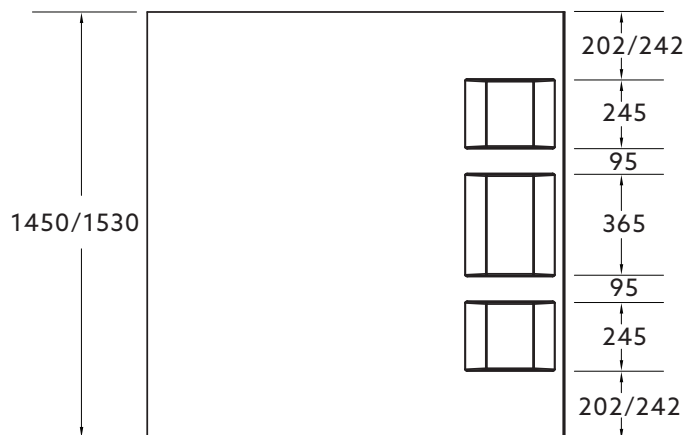

BATH WALLS

ENGLEFIELD SIDE RECESSED WALLS

The Englefield Side Recessed wall has been innovated to create a modern, minimalist storage solution that offers unique space saving by egressing into the framing cavity of your bathroom wall (see specifications and installation guide). This affords you additional storage without compromising waterproofness or losing any of the internal movement space. The Englefield Side Recessed acrylic wall liner is protected by Design Registration # 426858 (NZ) and 202010444 (Aus).

Wall Options: Shade: 2 sided, reversible for LH or RH orientation.
 Size: For 1520mm bath, 1450mm wall height.
 For 1670mm bath, 1450mm wall height.
 For 1520mm bath, 1530mm wall height.
 For 1670mm bath, 1530mm wall height.

Material/Finish: White 2mm thick Duracryl sanitary grade acrylic.
 Suits 400mm or 600mm stud centres, minimum 90mm cavity depth with nogs in accordance with NZS 3604.

Included Components One-piece moulded recessed acrylic wall liner.

Additional Components Adhesive and silicone pack.

Front View (Generic)

Top View (Generic)

Product Codes:

Norminal Bath Size	Wall Height	SKU	Dimensions (mm)	
			A	B
1670 x 760mm	1450mm	31794A-0	1658	762
1520 x 760mm	1450mm	31792A-0	1505	762
1670 x 760mm	1530mm	31793A-0	1658	767
1520 x 760mm	1530mm	31794A-0	1505	767