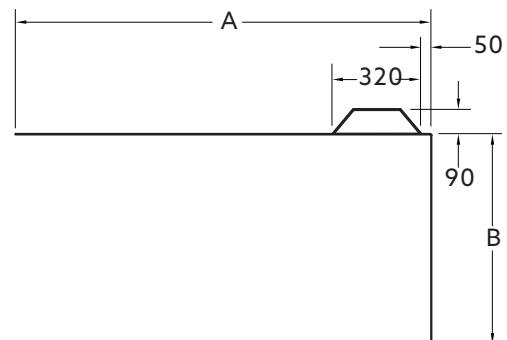

BATH WALLS

ENGLEFIELD SIDE RECESSED WALLS

The Englefield Side Recessed wall has been innovated to create a modern, minimalist storage solution that offers unique space saving by egressing into the framing cavity of your bathroom wall (see specifications and installation guide). This affords you additional storage without compromising waterproofness or losing any of the internal movement space. The Englefield Side Recessed acrylic wall liner is protected by Design Registration # 426858 (NZ) and 202010444 (Aus).

Wall Options: Shade: 2 sided, reversible for LH or RH orientation.
 Size: For 1520mm bath, 1450mm wall height.
 For 1670mm bath, 1450mm wall height.
 For 1520mm bath, 1530mm wall height.
 For 1670mm bath, 1530mm wall height.

Material/Finish: White 2mm thick Duracryl sanitary grade acrylic.
 Suits 400mm or 600mm stud centres, minimum 90mm cavity depth with nogs in accordance with NZS 3604.

Included Components One-piece moulded recessed acrylic wall liner.

Additional Components Adhesive and silicone pack.

Front View (Generic)

Top View (Generic)

Product Codes:

Norminal Bath Size	Wall Height	SKU	Dimensions (mm)	
			A	B
1670 x 760mm	1450mm	31794A-0	1658	762
1520 x 760mm	1450mm	31792A-0	1505	762
1670 x 760mm	1530mm	31793A-0	1658	767
1520 x 760mm	1530mm	31794A-0	1505	767