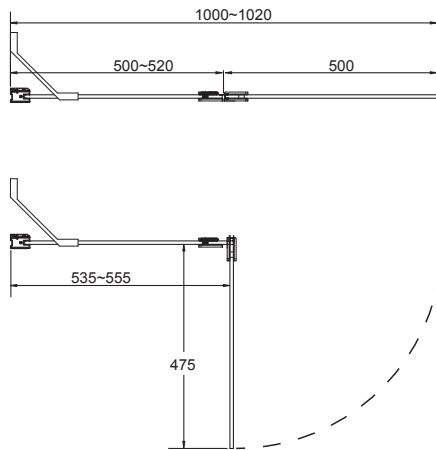

# Milano Split Bath Screen

The ultimate in bath screens, the Milano split screen has two equal sized CleanLess® treated panels. One is fixed to the bath wall and one hinged that swings outwards to a 90° angle for easy access into the 'shower over bath'. It provides a greater containment of the shower water but still offers attractive, space saving convenience in a shower over bath installation.

Note: Tapware/Accessories illustrated in photography are not included

- Screen Options**      **Size:** 1000mm (W) x 1500mm (H). Reversible for left or right hand installation.  
**Glass:** 8mm.
  
- Material/Finish**      Frame - Anodised aluminium.  
Glass door - 8mm toughened safety glass (AS/NZS 2208 compliant).
  
- Included Components**      Milano bath screen door and fixed panel, treated with CleanLess® glass protection  
Pair of chrome patch hinges  
Acrylic wall finishing strip  
Wall bracing bar  
Water seals
  
- Optional Accessories**      Acrylic bath  
40mm bath waste  
Duracryl acrylic wall (flat or moulded)  
Adhesive pack  
Flat pack timber bath frame  
Apron panel
  
- Screen Height**      1500mm

Top View

Side View

Product Codes - 8mm glass		
Metallic Frame	SKU	Wall Type
1000mm Split Bath Screen	23434A-SHP	N/A
1520mm Duo Bath Combo*	20992A-0 23815A-0	Flat Corner Contour Plus
1670mm Duo Bath Combo*	20991A-0 23814A-0	Flat Corner Contour Plus

**NOTE:** Milano Split Bath Screen is to be installed onto an ENGLEFIELD acrylic bath with 25mm or 12.5mm upstand.

\*Combo includes: Duo II acrylic bath, 2-sided bath wall, Milano split bath screen and adhesive pack.