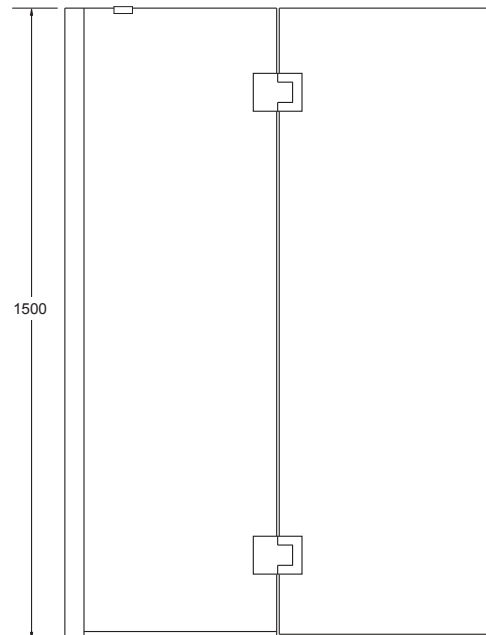

# Milano Split Bath Screen

The ultimate in bath screens, the Milano split screen has two equal sized CleanLess® treated panels. One is fixed to the bath wall and one hinged that swings outwards to a 90° angle for easy access into the 'shower over bath'. It provides a greater containment of the shower water but still offers attractive, space saving convenience in a shower over bath installation.

Note: Tapware/Accessories illustrated in photography are not included

- Screen Options**      **Size:** 1000mm (W) x 1500mm (H). Reversible for left or right hand installation.  
**Glass:** 8mm.
  
- Material/Finish**      Frame - Anodised aluminium.  
Glass door - 8mm toughened safety glass (AS/NZS 2208 compliant).
  
- Included Components**      Milano bath screen door and fixed panel, treated with CleanLess® glass protection  
Pair of chrome patch hinges  
Acrylic wall finishing strip  
Wall bracing bar  
Water seals
  
- Optional Accessories**      Acrylic bath  
40mm bath waste  
Duracryl acrylic wall (flat or moulded)  
Adhesive pack  
Flat pack timber bath frame  
Apron panel
  
- Screen Height**      1500mm

Top View

Side View

Product Codes - 8mm glass		
Metallic Frame	SKU	Wall Type
1000mm Split Bath Screen	23434A-SHP	N/A
1520mm Duo Bath Combo*	20992A-0 23815A-0	Flat Corner Contour Plus
1670mm Duo Bath Combo*	20991A-0 23814A-0	Flat Corner Contour Plus

**NOTE:** Milano Split Bath Screen is to be installed onto an ENGLEFIELD acrylic bath with 25mm or 12.5mm upstand.

\*Combo includes: Duo II acrylic bath, 2-sided bath wall, Milano split bath screen and adhesive pack.