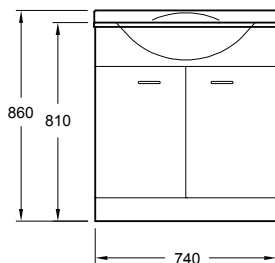

Vanity Top 750mm Single Bowl with soap recess
Cabinet Unit 750mm, 2 Door with shelf
Polished Chrome Curve Handles x 2

Optional Upgrade

Satin Chrome Square Handle Pack of 2

Product	Code
Sapphire Floorstanding Vanity - 750mm	16986A-0
Satin Chrome Square Handle Pack of 2	45317A-SP

Note: Vanity Top is pre drilled for tapware.

Top View

Front View

Isometric View

All measurements shown are in millimetres.
Sizes are approximate.
1183716-A04-B Nov 2012

Trusted in New Zealand Since 1982

New Zealand