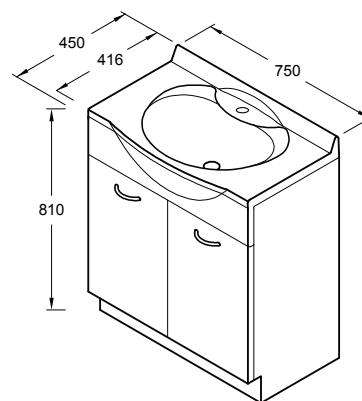

Vanity Top 750mm Single Bowl with soap recess
Cabinet Unit 750mm, 2 Door with shelf
Polished Chrome Curve Handles x 2

Optional Upgrade

Satin Chrome Square Handle Pack of 2

Product	Code
Sapphire Floorstanding Vanity - 750mm	16986A-0
Satin Chrome Square Handle Pack of 2	45317A-SP

Note: Vanity Top is pre drilled for tapware.

Top View

Front View

Isometric View

All measurements shown are in millimetres.
Sizes are approximate.
1183716-A04-B Nov 2012

Trusted in New Zealand Since 1982

New Zealand