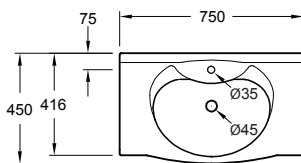

Vanity Top 750mm Single Bowl with soap recess
Cabinet Unit 750mm, 2 Door with shelf
Polished Chrome Curve Handles x 2

Optional Upgrade

Satin Chrome Square Handle Pack of 2

Product	Code
Sapphire Floorstanding Vanity - 750mm	16986A-0
Satin Chrome Square Handle Pack of 2	45317A-SP

Note: Vanity Top is pre drilled for tapware.

Top View

Front View

Isometric View

All measurements shown are in millimetres.
Sizes are approximate.
1183716-A04-B Nov 2012

Trusted in New Zealand Since 1982

New Zealand