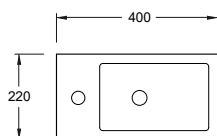

### Technical Details:

Left Hand Hinge

Right Hand Hinge

Note: Basin mixer flow rate should not exceed 10 L/min.