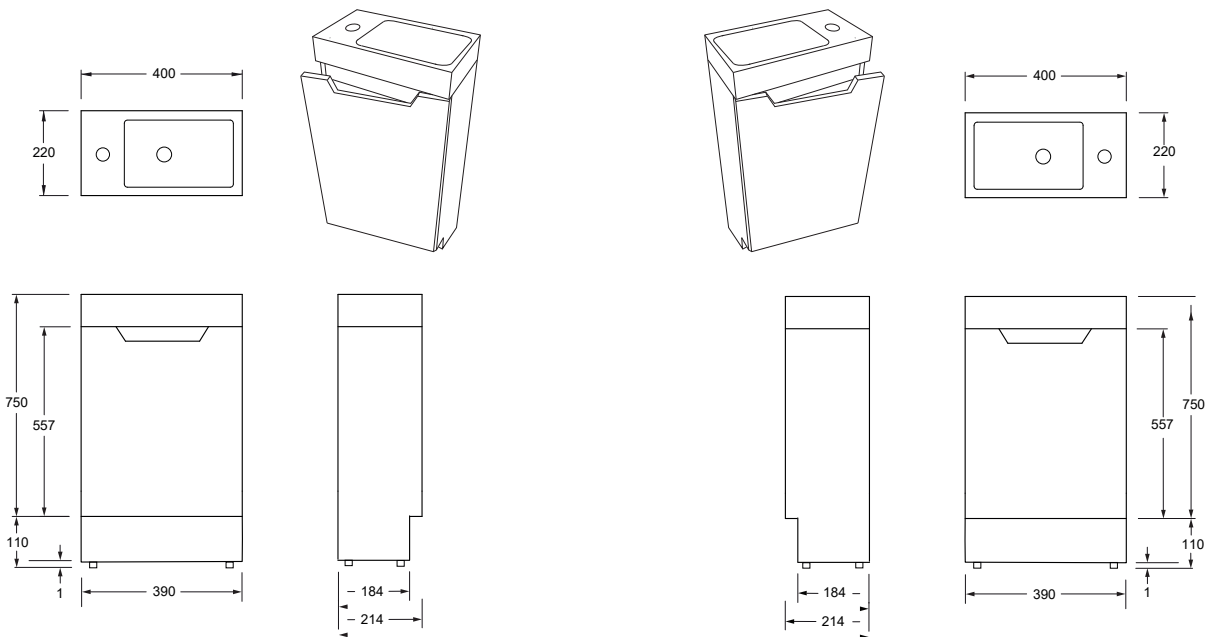

## VALENCIA® 400mm Flood Standing Mini Vanity

**Features:**

- 3 colour options.
- Floor-standing installation..
- Single tap hole. Left or right hand position.
- Soft closed hinges, left or right side hinged.
- One pre-drilled tap hole.(Reverse top to left or right).
- Single shelf.
- Overflow.
- Moisture resistant exterior.
- Fully enclosed rear for easy installation.

**Included Components:**

- Vanity cabinet.
- Vantiy top.
- Chrome overflow cover.

**Technical Details:**

**Left Hand**

**Right Hand**

**Product Codes:**

400 mm Vanity Floorstaning	Left Hand	Right Hand
White	31430A-0	31431A-0
Coastal Oak	31430A-LW	31431A-LW
Urban Oak	31430A-DW	31431A-DW