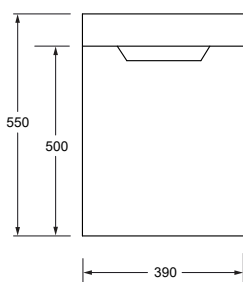

Included Components:

- Vanity cabinet.
- Vanity top.
- Chrome overflow trim.

Technical Details:

Left Hand

Right Hand

Note: Basin mixer flow rate should not exceed 10 L/min.

Product Codes:

400 mm Vanity Wall Hung	Left Hand	Right Hand
White	31428A-0	31429A-0
Coastal Oak	31428A-LW	31429A-LW
Urban Oak	31428A-DW	31429A-DW

New Zealand
Kohler New Zealand Limited
 0800 100 382
 info@englefield.co.nz
 englefield.co.nz

Australia

 englefield.com

All measurements shown are in millimetres.
 Sizes are approximate.

September 2023
 1564358-A04-B