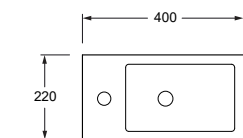

Included Components:

- Vanity cabinet.
- Vanity top.
- Chrome overflow trim.

Technical Details:

Left Hand

Right Hand

Note: Basin mixer flow rate should not exceed 10 L/min.

Product Codes:

400 mm Vanity Wall Hung	Left Hand	Right Hand
White	31428A-0	31429A-0
Coastal Oak	31428A-LW	31429A-LW
Urban Oak	31428A-DW	31429A-DW