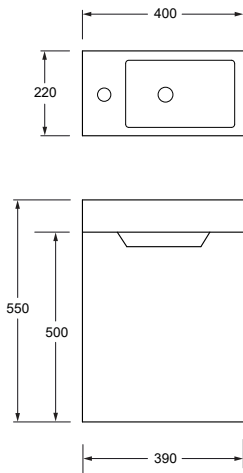

Technical Details: