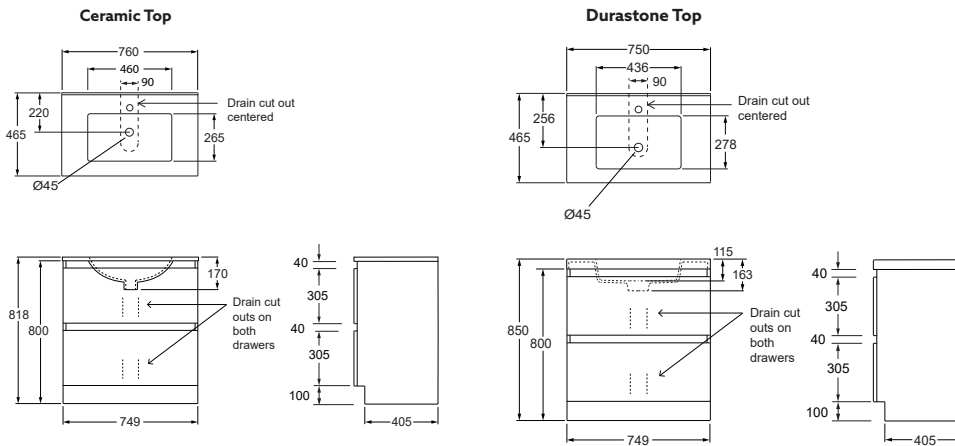

FURNITURE

VALENCIA®/ VALENCIA ELITE® 750mm Floorstanding Single Bowl/Double Drawers Vanity- Ceramic and Durastone Top

With Ceramic Vanity Top

With Durastone Vanity Top

Features:

- Floorstanding installation.
- 3 colour options.
- Single integrated bowl with overflow.
- One pre-drilled tap hole.
- Two spacious soft-close drawers for storage.
- Moisture resistant exterior.
- Fully enclosed rear for easy installation.

Included Components:

- Vanity cabinet.
- Vanity top.
- Chrome overflow cover.

*Tapwares shown not included.

Technical Details:

Product Codes:

	Durastone Top	Ceramic Top
750 mm Vanity	Floorstanding	Floorstanding
White	99229A-0	30029A-0
Coastal Oak	99229A-AGK	30029A-AGK
Urban Oak	99229A-BWK	30029A-BWK

New Zealand
Kohler New Zealand Limited
 0800 100 382
 info@englefield.co.nz
 englefield.co.nz

Australia
 englefield.com

All measurements shown are in millimetres.
 Sizes are approximate.

March 2024
 1583217-A04-C