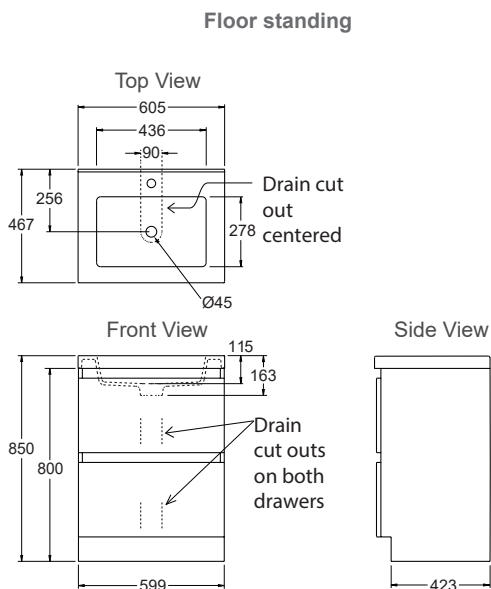

Technical Details

Product Codes				
600 mm Vanity	Floor Standing	Wall Hung	Optional Inserts (For white vanity only)	
White	99227A-0	99226A-0	Double Silver	99765A-0
Salty Elm	99227A-LW	99226A-LW	Salty Elm	99773A-0
Scorched Oak	99227A-DW	99226A-DW	Scorched Oak	99769A-0

Trusted in New Zealand Since 1982

New Zealand

133 Diana Drive, Glenfield, Auckland, New Zealand
PO Box 100-146 NSMC, Auckland, 0745
Ph: 0800 100 382 Fax: 0800 66 44 88
www.Englefield.co.nz

All measurements shown are in millimetres.
Sizes are approximate.