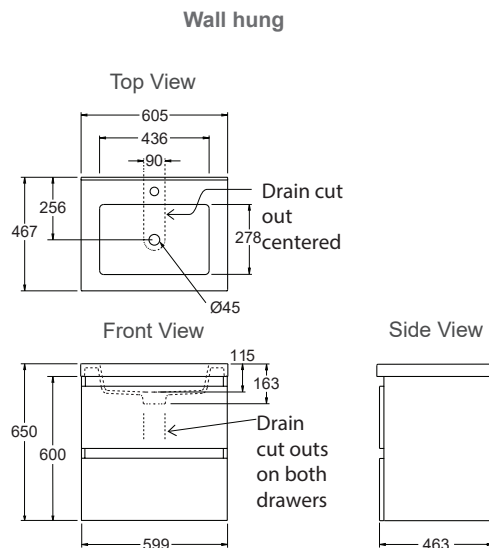

Technical Details

Product Codes				
600 mm Vanity	Floor Standing	Wall Hung	Optional Inserts (For white vanity only)	
White	99227A-0	99226A-0	Double Silver	99765A-0
Salty Elm	99227A-LW	99226A-LW	Salty Elm	99773A-0
Scorched Oak	99227A-DW	99226A-DW	Scorched Oak	99769A-0

Trusted in New Zealand Since 1982

New Zealand

133 Diana Drive, Glenfield, Auckland, New Zealand
PO Box 100-146 NSMC, Auckland, 0745
Ph: 0800 100 382 Fax: 0800 66 44 88
www.Englefield.co.nz

All measurements shown are in millimetres.
Sizes are approximate.