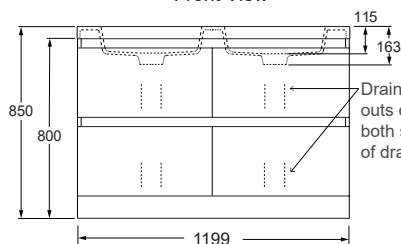

- Included Components:**
- Vanity cabinet.
 - Vanity top.
 - Chrome overflow cover.

*Tapwares/basins shown not included.

Technical Details:

Durastone Top

Front View

Side View

Stone Tops

Top View

Front View

Side View

Product Codes:

	Durastone Top
1200 mm Vanity	Floor Standing
White	8954A-0
Coastal Oak	8954A-LW
Urban Oak	8954A-DW

No Tapholes	White Stone Top	Grey Stone Top	Black Stone Top
1200 mm Vanity	Floor Standing	Floor Standing	Floor Standing
White	8954A-0S01-0	8954A-GS01-0	8954A-7S01-0
Coastal Oak	8954A-0S01-LW	8954A-GS01-LW	8954A-7S01-LW
Urban Oak	8954A-0S01-DW	8954A-GS01-DW	8954A-7S01-DW