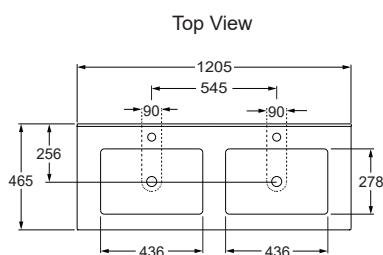

FURNITURE

VALENCIA® / VALENCIA ELITE® 1200mm Floor Standing Double Bowls/Four Drawers

1. **Features:**
2. Floor-standing.
   - 3 colour options.
   - Double integrated bowls with overflow.
   - Two pre-drilled tap hole.
   - Four spacious soft-close drawers for storage.
   - Moisture resistant exterior.
   - Fully enclosed rear for easy installation.

1. **Colour/Finish Options:**
2. Top: White
   - Cabinet: White Coastal Oak Urban Oak

1. **Material:**
2. Top: Hardwearing Durastone®.
   - Cabinet: Particle board.
   - External surfaces: High gloss polyurethane paint (White) or timber look laminate (Coastal Oak & Urban Oak).

1. **Included Components:**
2. Vanity cabinet.
   - Vanity top.
   - Chrome overflow cover.

*Tapwares/basins shown not included.

Technical Details:

Durastone Top

Front View

Side View

Stone Tops

Top View

Front View

Side View

Product Codes:

	Durastone Top
1200 mm Vanity	Floor Standing
White	8954A-0
Coastal Oak	8954A-LW
Urban Oak	8954A-DW

No Tapholes	White Stone Top	Grey Stone Top	Black Stone Top
1200 mm Vanity	Floor Standing	Floor Standing	Floor Standing
White	8954A-0S01-0	8954A-GS01-0	8954A-7S01-0
Coastal Oak	8954A-0S01-LW	8954A-GS01-LW	8954A-7S01-LW
Urban Oak	8954A-0S01-DW	8954A-GS01-DW	8954A-7S01-DW

Left&Right Tapholes	White Stone Top	Grey Stone Top	Black Stone Top
1200 mm Vanity	Floor Standing	Floor Standing	Floor Standing
White	8954A-0S1LR-0	8954A-GS1LR-0	8954A-7S1LR-0
Coastal Oak	8954A-0S1LR-LW	8954A-GS1LR-LW	8954A-7S1LR-LW
Urban Oak	8954A-0S1LR-DW	8954A-GS1LR-DW	8954A-7S1LR-DW

New Zealand
Kohler New Zealand Limited
0800 100 382
info@englefield.co.nz
englefield.co.nz

Australia
englefield.com

All measurements shown are in millimetres. Sizes are approximate.

September 2023
1564367-A04-B