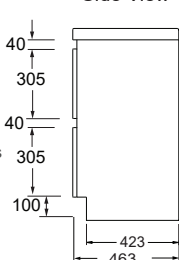

FURNITURE

VALENCIA® / VALENCIA ELITE® 1200mm Floor Standing Double Bowls/Four Drawers

1. **Features:**
2. Floor-standing.
   - 3 colour options.
   - Double integrated bowls with overflow.
   - Two pre-drilled tap hole.
   - Four spacious soft-close drawers for storage.
   - Moisture resistant exterior.
   - Fully enclosed rear for easy installation.

1. **Colour/Finish Options:**
2. Top: White
   - Cabinet: White Coastal Oak Urban Oak

1. **Material:**
2. Top: Hardwearing Durastone®.
   - Cabinet: Particle board.
   - External surfaces: High gloss polyurethane paint (White) or timber look laminate (Coastal Oak & Urban Oak).

1. **Included Components:**
2. Vanity cabinet.
   - Vanity top.
   - Chrome overflow cover.

*Tapwares/basins shown not included.

Technical Details:

Durastone Top

Front View

Side View

Stone Tops

Top View

Front View

Side View

Product Codes:

	Durastone Top
1200 mm Vanity	Floor Standing
White	8954A-0
Coastal Oak	8954A-LW
Urban Oak	8954A-DW

No Tapholes	White Stone Top	Grey Stone Top	Black Stone Top
1200 mm Vanity	Floor Standing	Floor Standing	Floor Standing
White	8954A-0S01-0	8954A-GS01-0	8954A-7S01-0
Coastal Oak	8954A-0S01-LW	8954A-GS01-LW	8954A-7S01-LW
Urban Oak	8954A-0S01-DW	8954A-GS01-DW	8954A-7S01-DW

Left&Right Tapholes	White Stone Top	Grey Stone Top	Black Stone Top
1200 mm Vanity	Floor Standing	Floor Standing	Floor Standing
White	8954A-0S1LR-0	8954A-GS1LR-0	8954A-7S1LR-0
Coastal Oak	8954A-0S1LR-LW	8954A-GS1LR-LW	8954A-7S1LR-LW
Urban Oak	8954A-0S1LR-DW	8954A-GS1LR-DW	8954A-7S1LR-DW

New Zealand
Kohler New Zealand Limited
0800 100 382
info@englefield.co.nz
englefield.co.nz

Australia
englefield.com

All measurements shown are in millimetres. Sizes are approximate.

September 2023
1564367-A04-B