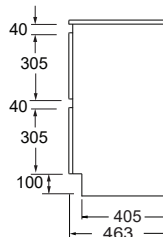

Front View

Side View

Product Codes:

	Durastone Top
1200 mm Vanity	Floor Standing
White	8954A-0
Coastal Oak	8954A-LW
Urban Oak	8954A-DW

No Tapholes	White Stone Top	Grey Stone Top	Black Stone Top
1200 mm Vanity	Floor Standing	Floor Standing	Floor Standing
White	8954A-0S01-0	8954A-GS01-0	8954A-7S01-0
Coastal Oak	8954A-0S01-LW	8954A-GS01-LW	8954A-7S01-LW
Urban Oak	8954A-0S01-DW	8954A-GS01-DW	8954A-7S01-DW

New Zealand
Kohler New Zealand Limited
 0800 100 382
 info@englefield.co.nz
 englefield.co.nz

Australia
 englefield.com

All measurements shown are in millimetres. Sizes are approximate.

September 2023
 1564367-A04-B