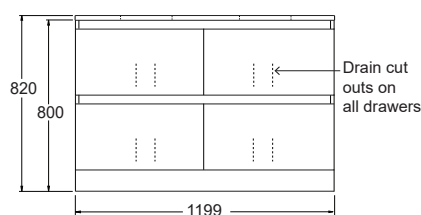

FURNITURE

VALENCIA® / VALENCIA ELITE® 1200mm Floor Standing Double Bowls/Four Drawers

With Durastone Vanity Top

With Stone Vanity Top

- Features:**
- Floor-standing.
 - 3 colour options.
 - Double integrated bowls with overflow.
 - Two pre-drilled tap hole.
 - Four spacious soft-close drawers for storage.
 - Moisture resistant exterior.
 - Fully enclosed rear for easy installation.

Front View

Side View

Product Codes:

	Durastone Top
1200 mm Vanity	Floor Standing
White	8954A-0
Coastal Oak	8954A-LW
Urban Oak	8954A-DW

No Tapholes	White Stone Top	Grey Stone Top	Black Stone Top
1200 mm Vanity	Floor Standing	Floor Standing	Floor Standing
White	8954A-0S01-0	8954A-GS01-0	8954A-7S01-0
Coastal Oak	8954A-0S01-LW	8954A-GS01-LW	8954A-7S01-LW
Urban Oak	8954A-0S01-DW	8954A-GS01-DW	8954A-7S01-DW