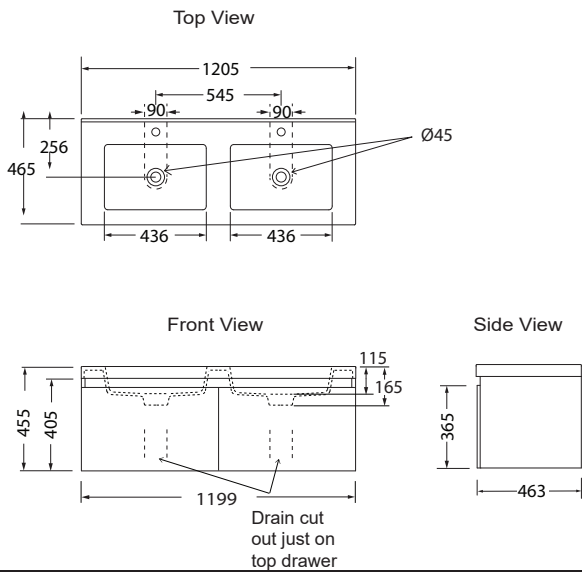

FURNITURE

VALENCIA® / VALENCIA ELITE® 1200mm Wall Hung Double Bowls/Twin Drawers

With Durastone Vanity Top

With Ceramic Vanity Top

*Tapwares / basins shown not included.

Features:

- Wall-hung.
- 3 colour options.
- Double integrated bowl with overflow.
- Two pre-drilled tap hole.
- Two spacious, deep, soft-close drawers.
- Two sets of partitions for keeping tall products standing upright & organised.
- Moisture resistant exterior.
- Fully enclosed rear for easy installation.

Included Components:

- Vanity cabinet.
- Vanity top.
- Chrome overflow cover.

Technical Details:

Durastone Top

Stone Top

Product Codes:

	Durastone Top
1200 mm Vanity	Wall Hung
White	77301A-0
Coastal Oak	77301A-LW
Urban Oak	77301A-DW

Left & Right Tapholes	White Stone Top	Grey Stone Top	Black Stone Top
1200 mm Vanity	Wall Hung	Wall Hung	Wall Hung
White	77301A-0S1LR-0	77301A-GS1LR-0	77301A-7S1LR-0
Coastal Oak	77301A-0S1LR-LW	77301A-GS1LR-LW	77301A-7S1LR-LW
Urban Oak	77301A-0S1LR-DW	77301A-GS1LR-DW	77301A-7S1LR-LW