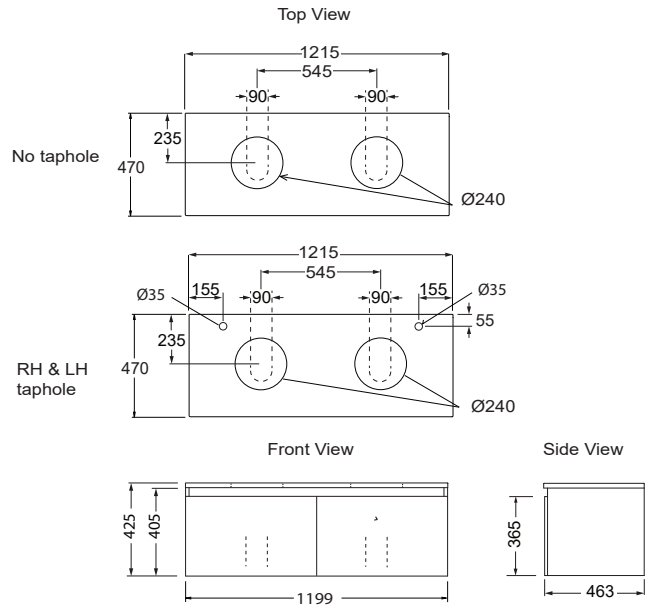

FURNITURE

VALENCIA® / VALENCIA ELITE® 1200mm Wall Hung Double Bowls/Twin Drawers

With Durastone Vanity Top

With Ceramic Vanity Top

*Tapwares / basins shown not included.

Features:

- Wall-hung.
- 3 colour options.
- Double integrated bowl with overflow.
- Two pre-drilled tap hole.
- Two spacious, deep, soft-close drawers.
- Two sets of partitions for keeping tall products standing upright & organised.
- Moisture resistant exterior.
- Fully enclosed rear for easy installation.

Included Components:

- Vanity cabinet.
- Vanity top.
- Chrome overflow cover.

Technical Details:

Durastone Top

Stone Top

Product Codes:

	Durastone Top
1200 mm Vanity	Wall Hung
White	77301A-0
Coastal Oak	77301A-LW
Urban Oak	77301A-DW

No Tapholes	White Stone Top	Grey Stone Top	Black Stone Top
1200 mm Vanity	Wall Hung	Wall Hung	Wall Hung
White	77301A-0S1-0	77301A-GS1-0	77301A-7S1-0
Coastal Oak	77301A-0S1-LW	77301A-GS1-LW	77301A-7S1-LW
Urban Oak	77301A-0S1-DW	77301A-GS1-DW	77301A-7S1-LW

Left & Right Tapholes	White Stone Top	Grey Stone Top	Black Stone Top
1200 mm Vanity	Wall Hung	Wall Hung	Wall Hung
White	77301A-0S1LR-0	77301A-GS1LR-0	77301A-7S1LR-0
Coastal Oak	77301A-0S1LR-LW	77301A-GS1LR-LW	77301A-7S1LR-LW
Urban Oak	77301A-0S1LR-DW	77301A-GS1LR-DW	77301A-7S1LR-LW