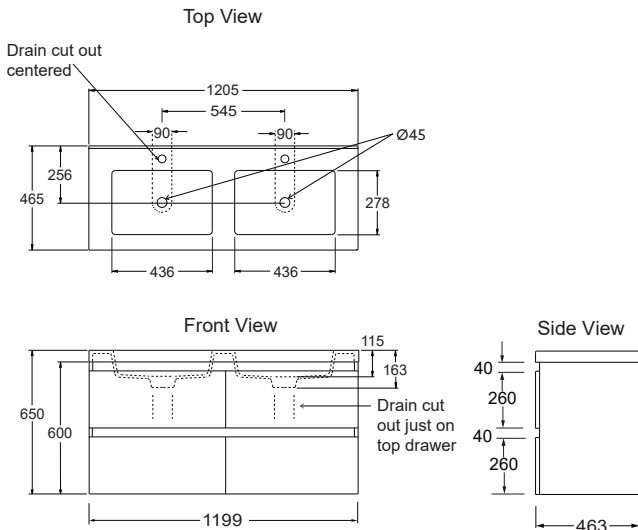

FURNITURE

VALENCIA® / VALENCIA ELITE® 1200mm Wall Hung Double Bowl/Four Drawers Vanity

With Durastone Vanity Top

With Ceramic Vanity Top

Features:

- Wall-hung.
- 3 colour options.
- Double integrated bowls with overflow.
- Two pre-drilled tap holes.
- Four spacious soft-close drawers for storage.
- Moisture resistant exterior.
- Fully enclosed rear for easy installation.

Included Components:

- Vanity cabinet.
- Vanity top.
- Chrome overflow cover.

*Tapwares / basins shown not included.

Technical Details:

Durastone Top

Stone Tops

Product Codes:

	Durastone Top
1200 mm Vanity	Wall Hung
White	8954A-0
Salty Elm	8954A-LW
Scorched Oak	8954A-DW

Left&Right Tapholes	White Stone Top	Grey Stone Top	Black Stone Top
1200 mm Vanity	Wall Hung	Wall Hung	Wall Hung
White	8953A-0S01LR-0	8953A-GS01LR-0	8953A-7S01LR-0
Coastal Oak	8953A-0S01LR-LW	8953A-GS01LR-LW	8953A-7S01LR-LW
Urban Oak	8953A-0S01LR-DW	8953A-GS01LR-DW	8953A-7S01LR-DW