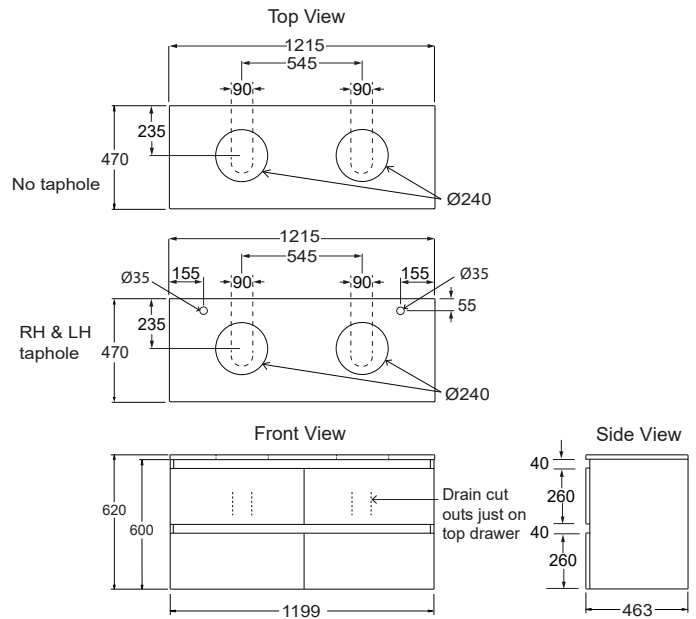

FURNITURE

VALENCIA® / VALENCIA ELITE® 1200mm Wall Hung Double Bowl/Four Drawers Vanity

With Durastone Vanity Top

With Ceramic Vanity Top

Features:

- Wall-hung.
- 3 colour options.
- Double integrated bowls with overflow.
- Two pre-drilled tap holes.
- Four spacious soft-close drawers for storage.
- Moisture resistant exterior.
- Fully enclosed rear for easy installation.

Included Components:

- Vanity cabinet.
- Vanity top.
- Chrome overflow cover.

*Tapwares / basins shown not included.

Technical Details:

Durastone Top

Stone Tops

Product Codes:

	Durastone Top
1200 mm Vanity	Wall Hung
White	8954A-0
Salty Elm	8954A-LW
Scorched Oak	8954A-DW

No Tapholes	White Stone Top	Grey Stone Top	Black Stone Top
1200 mm Vanity	Wall Hung	Wall Hung	Wall Hung
White	8954A-0S01-0	8954A-GS01-0	8954A-7S01-0
Coastal Oak	8954A-0S01-LW	8954A-GS01-LW	8954A-7S01-LW
Urban Oak	8954A-0S01-DW	8954A-GS01-DW	8954A-7S01-DW

Left&Right Tapholes	White Stone Top	Grey Stone Top	Black Stone Top
1200 mm Vanity	Wall Hung	Wall Hung	Wall Hung
White	8953A-0S01LR-0	8953A-GS01LR-0	8953A-7S01LR-0
Coastal Oak	8953A-0S01LR-LW	8953A-GS01LR-LW	8953A-7S01LR-LW
Urban Oak	8953A-0S01LR-DW	8953A-GS01LR-DW	8953A-7S01LR-DW