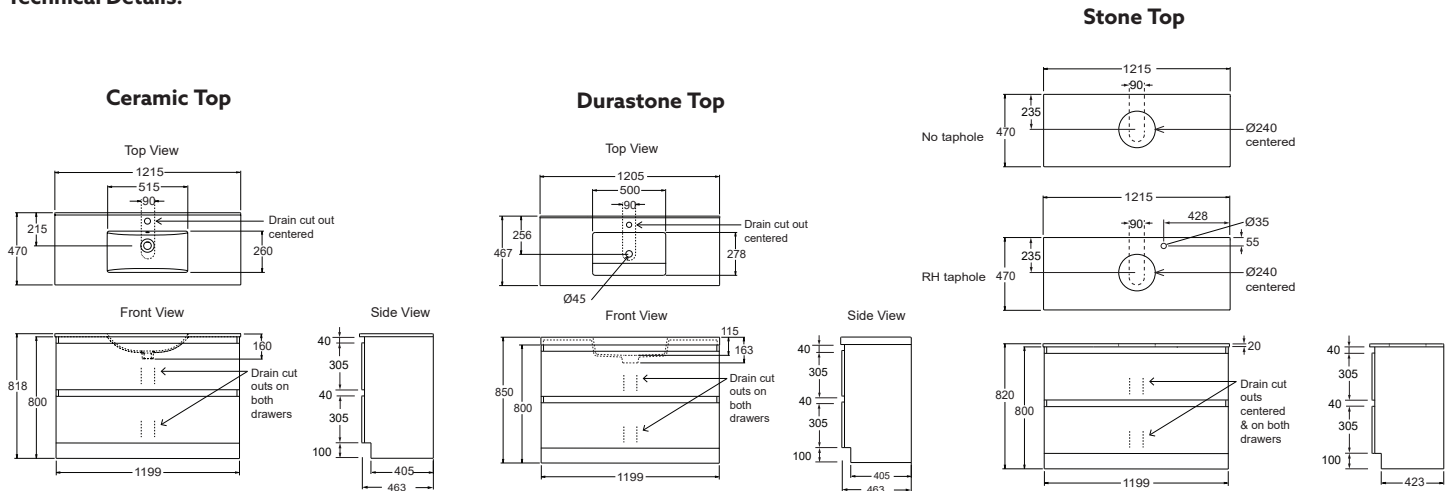

FURNITURE

VALENCIA® / VALENCIA ELITE® 1200mm Floor Standing Single Bowl/Double Drawers Vanity

With Durastone Vanity Top

With Ceramic Vanity Top

With Stone Vanity Top

- Features:**
- Floor-standing.
 - 3 colour options.
 - One integrated bowl with overflow.
 - One pre-drilled tap hole.
 - Two spacious soft-close drawers for storage.
 - Moisture resistant exterior.
 - Fully enclosed rear for easy installation.

- Included Components:**
- Vanity cabinet.
 - Vanity top.

Technical Details:

Product Codes:

	Durastone Top	Ceramic Top	No Tapholes	White Stone Top	Grey Stone Top	Black Stone Top
1200 mm Vanity	Floor Standing	Floor Standing	1200 mm Vanity	Floor Standing	Floor Standing	Floor Standing
White	99233A-0	30039A-0	White	99233A-0S01-0	99233A-GS01-0	99233A-7S01-0
Coastal Oak	99233A-LW	30039A-LW	Coastal Oak	99233A-0S01-LW	99233A-GS01-LW	99233A-7S01-LW
Urban Oak	99233A-DW	30039A-DW	Urban Oak	99233A-0S01-DW	99233A-GS01-DW	99233A-7S01-DW
	Durastone Top	Ceramic Top	Right Tapholes	White Stone Top	Grey Stone Top	Black Stone Top
1200 mm Vanity	Floor Standing	Floor Standing	1200 mm Vanity	Floor Standing	Floor Standing	Floor Standing
White	99233A-0	30039A-0	White	99233A-0S01R-0	99233A-GS1R-0	99233A-7S01R-0
Coastal Oak	99233A-LW	30039A-LW	Coastal Oak	99233A-0S01R-LW	99233A-GS1R-LW	99233A-7S01R-LW
Urban Oak	99233A-DW	30039A-DW	Urban Oak	99233A-0S01R-DW	99233A-GS1R-DW	99233A-7S01R-DW