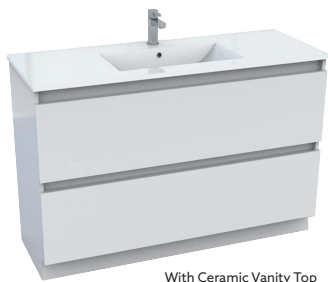

FURNITURE

VALENCIA® / VALENCIA ELITE® 1200mm Floor Standing Single Bowl/Double Drawers Vanity

With Durastone Vanity Top

With Ceramic Vanity Top

With Stone Vanity Top

- Features:**
- Floor-standing.
 - 3 colour options.
 - One integrated bowl with overflow.
 - One pre-drilled tap hole.
 - Two spacious soft-close drawers for storage.
 - Moisture resistant exterior.
 - Fully enclosed rear for easy installation.

- Colour/Finish Options:**
- Top: White
 - Cabinet: White Coastal Oak Urban Oak

- Material:**
- Top: Choose between Ceramic or Durastone®.
 - Cabinet: Particle board.
 - External surfaces: High gloss polyurethane paint (White) or timber look laminate (Coastal Oak & Urban Oak).

- Included Components:**
- Vanity cabinet.
 - Vanity top.

Technical Details:

Product Codes:

	Durastone Top	Ceramic Top	No Tapholes	White Stone Top	Grey Stone Top	Black Stone Top
1200 mm Vanity	Floor Standing	Floor Standing	1200 mm Vanity	Floor Standing	Floor Standing	Floor Standing
White	99233A-0	30039A-0	White	99233A-0S01-0	99233A-GS01-0	99233A-7S01-0
Coastal Oak	99233A-LW	30039A-LW	Coastal Oak	99233A-0S01-LW	99233A-GS01-LW	99233A-7S01-LW
Urban Oak	99233A-DW	30039A-DW	Urban Oak	99233A-0S01-DW	99233A-GS01-DW	99233A-7S01-DW
	Durastone Top	Ceramic Top	Right Tapholes	White Stone Top	Grey Stone Top	Black Stone Top
1200 mm Vanity	Floor Standing	Floor Standing	1200 mm Vanity	Floor Standing	Floor Standing	Floor Standing
White	99233A-0	30039A-0	White	99233A-0S01R-0	99233A-GS1R-0	99233A-7S01R-0
Coastal Oak	99233A-LW	30039A-LW	Coastal Oak	99233A-0S01R-LW	99233A-GS1R-LW	99233A-7S01R-LW
Urban Oak	99233A-DW	30039A-DW	Urban Oak	99233A-0S01R-DW	99233A-GS1R-DW	99233A-7S01R-DW