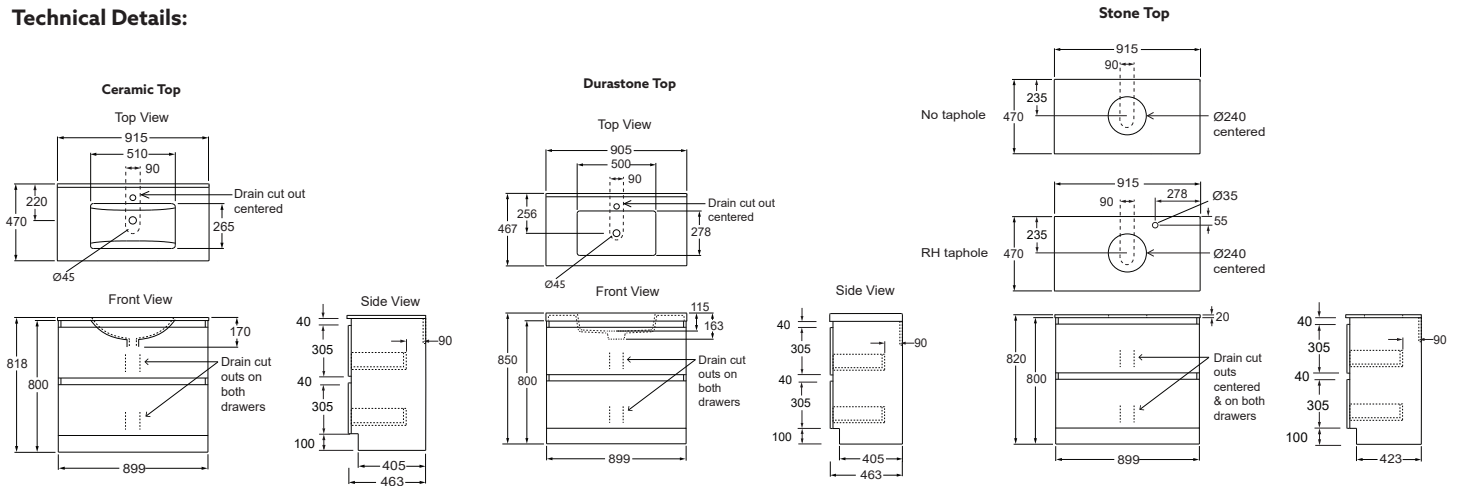

FURNITURE

VALENCIA® / VALENCIA ELITE® 900mm Floor Standing Single Bowl/Double Drawers Vanity

With Durastone Vanity Top

With Ceramic Vanity Top

With Stone Vanity Top

Features:

- Floor-standing.
- 3 colour options.
- Single integrated bowl with overflow.
- One pre-drilled tap hole.
- Two spacious soft-close drawers for storage.
- Moisture resistant exterior.
- Fully enclosed rear for easy installation.

Included Components:

- Vanity cabinet.
- Vanity top.
- Chrome overflow cover.

*Tapwares shown not included.

Technical Details:

Product Codes:

	Durastone	Ceramic Top
900 mm Vanity	Floor Standing	Floor Standing
White	99231A-0	30031A-0
Coastal Oak	99231A-LW	30031A-LW
Urban Oak	99231A-DW	30031A-DW