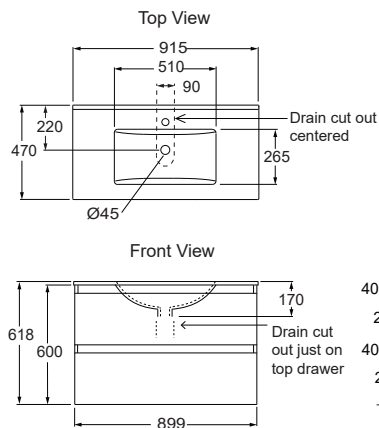

FURNITURE

VALENCIA® / VALENCIA ELITE® 900mm Wall Hung Single Bowl/Double Drawers Vanity- Ceramic and Durastone Top

With Durastone Vanity Top

With Ceramic Vanity Top

- Features:**
- Wall-hung installation.
 - 3 colour options.
 - Single integrated bowl with overflow.
 - One pre-drilled tap hole.
 - Two spacious soft-close drawers for storage.
 - Moisture resistant exterior.
 - Fully enclosed rear for easy installation.

- Included Components:**
- Vanity cabinet.
 - Vanity top.
 - Chrome overflow cover.

*Tapwares / basins shown not included.

Technical Details:

Ceramic Top

Durastone Top

Product Codes:

	Durastone	Ceramic Top
900 mm Vanity	Wall Hung	Wall Hung
White	99230A-0	30030A-0
Coastal Oak	99230A-AGK	30030A-AGK
Urban Oak	99230A-BWK	30030A-BWK