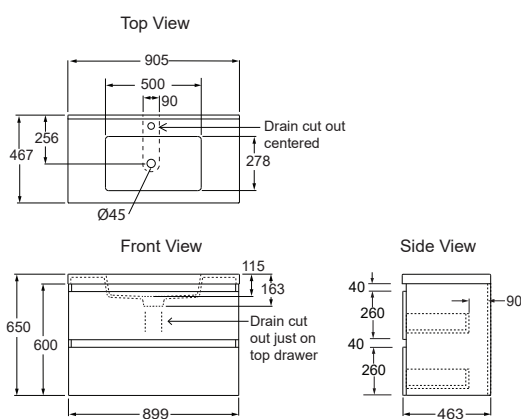

FURNITURE

VALENCIA® / VALENCIA ELITE® 900mm Wall Hung Single Bowl/Double Drawers Vanity- Ceramic and Durastone Top

With Durastone Vanity Top

With Ceramic Vanity Top

- Features:**
- Wall-hung installation.
 - 3 colour options.
 - Single integrated bowl with overflow.
 - One pre-drilled tap hole.
 - Two spacious soft-close drawers for storage.
 - Moisture resistant exterior.
 - Fully enclosed rear for easy installation.

- Included Components:**
- Vanity cabinet.
 - Vanity top.
 - Chrome overflow cover.

*Tapwares / basins shown not included.

Technical Details:

Ceramic Top

Durastone Top

Product Codes:

	Durastone	Ceramic Top
900 mm Vanity	Wall Hung	Wall Hung
White	99230A-0	30030A-0
Coastal Oak	99230A-AGK	30030A-AGK
Urban Oak	99230A-BWK	30030A-BWK

New Zealand
Kohler New Zealand Limited
 0800 100 382
 info@englefield.co.nz
 englefield.co.nz

Australia
 englefield.com

All measurements shown are in millimetres.
 Sizes are approximate.

November 2023
 1583215-A04-A