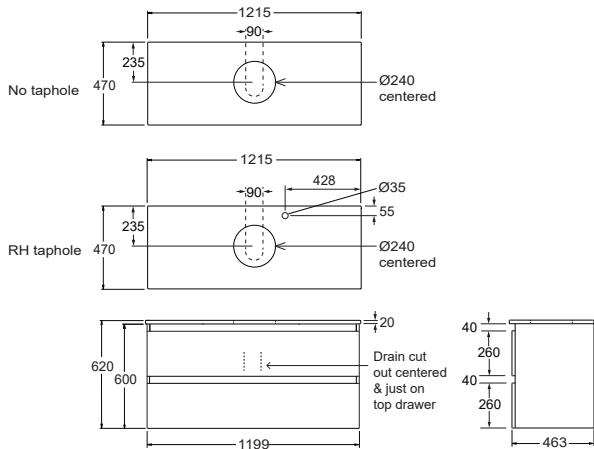

FURNITURE

VALENCIA® / VALENCIA ELITE® 1200mm Wall Hung Single Bowl/Double Drawers Vanity - Stone Top

Frost White top with Classic White cabinet

Light Grey stone top with Coastal Oak cabinet

Features:

- Wall-hung installation.
- Hard wearing stone quartz top with drain cutout.
- Choice of either a pre-drilled right hand taphole or no taphole (for wall mounted tapware).
- Two spacious soft-close drawers for storage.
- Moisture resistant exterior.
- Fully enclosed rear cabinet.

Included Components:

- Stone quartz vanity top.
- Wall hung cabinet.

*Tapwares shown not included.

Technical Details:

Stone Tops

Product Codes:

No Tapholes	White Stone Top	Grey Stone Top	Black Stone Top
1200 mm Vanity	Wall Hung	Wall Hung	Wall Hung
White	99232A-0S01-0	99232A-GS01-0	99232A-7S01-0
Coastal Oak	99232A-0S01-AGK	99232A-GS01-AGK	99232A-7S01-AGK
Urban Oak	99232A-0S01-BWK	99232A-GS01-BWK	99232A-7S01-BWK

Right Tapholes	White Stone Top	Grey Stone Top	Black Stone Top
1200 mm Vanity	Wall Hung	Wall Hung	Wall Hung
White	99233A-0S01R-0	99233A-GS1R-0	99233A-7S01R-0
Coastal Oak	99233A-0S01R-AGK	99233A-GS1R-AGK	99233A-7S01R-AGK
Urban Oak	99233A-0S01R-BWK	99233A-GS1R-BWK	99233A-7S01R-BWK

New Zealand
Kohler New Zealand Limited
 0800 100 382
 info@englefield.co.nz
 englefield.co.nz

Australia
 englefield.com

All measurements shown are in millimetres.
 Sizes are approximate.

March 2024
 1564370-A04-D