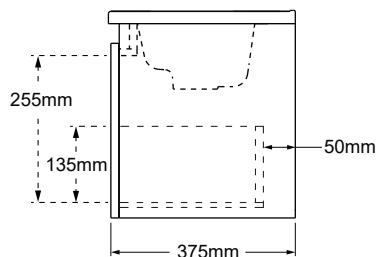

*Tapwares shown not included.

Technical Details:

Durastone Top

Top View

Front View

Side View

Product Codes:

600 mm Vanity	Wall Hung
White	31291A-0

New Zealand
Kohler New Zealand Limited
 0800 100 382
 info@englefield.co.nz
 englefield.co.nz

Australia

 englefield.com

All measurements shown are in millimetres.
 Sizes are approximate.

March 2024
 1564373-A04-D