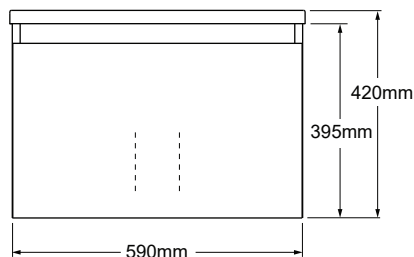

*Tapwares shown not included.

Technical Details:

Durastone Top

Top View

Front View

Side View

Product Codes:

600 mm Vanity	Wall Hung
White	31291A-0

New Zealand
Kohler New Zealand Limited
 0800 100 382
 info@englefield.co.nz
 englefield.co.nz

Australia

 englefield.com

All measurements shown are in millimetres.
 Sizes are approximate.

March 2024
 1564373-A04-D