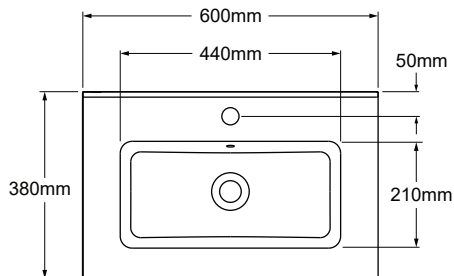

FURNITURE

VALENCIA® 600mm Single Bowl/Single Drawer Slim Vanity

- Features:**
- Wall-hung installation.
 - White vanity top & cabinet.
 - Single integrated bowl with overflow.
 - One pre-drilled tap hole.
 - Single deep soft-close drawers for storage.
 - Moisture resistant exterior.
 - Fully enclosed rear for easy installation.

- Colour/Finish Options:**
- Top: White
 - Cabinet: White

- Material:**
- Top: Hardwearing Durastone®.
 - Cabinet: High gloss polyurethane paint exterior.

- Included Components:**
- Slim Vanity cabinet.
 - Slim Vanity top.
 - Chrome overflow cover.

*Tapwares shown not included.

Technical Details:

Durastone Top

Top View

Front View

Side View

Product Codes:

600 mm Vanity	Wall Hung
White	31291A-0

New Zealand
Kohler New Zealand Limited
 0800 100 382
 info@englefield.co.nz
 englefield.co.nz

Australia

 englefield.com

All measurements shown are in millimetres.
 Sizes are approximate.

March 2024
 1564373-A04-D