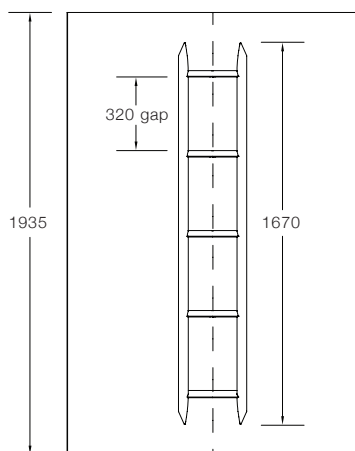

### Wall Options

**Shape:** 2 or 3 sided, reversible.  
**Size:** 750 x 900mm corner  
 900 x 900mm corner  
 1000 x 1000mm corner  
 1200 x 900mm corner  
 750 x 900 x 750mm alcove  
 900 x 750 x 900mm alcove  
 900 x 900 x 900mm alcove  
 900 x 1200 x 900mm alcove  
 1000 x 1000 x 1000mm alcove

### Material/Finish

White 2mm thick Duracryl® sanitary grade acrylic. 1935mm height, compatible with all Englefield acrylic Quick Fit Trays. Polycarbonate shelving.

### Additional Components

Adhesive and silicone pack. Premium coloured shelving with mirror (black or white).

Front View (Generic)

Top View (Generic - 2 sided)

| Liner Dimensions | A    | B   |
|------------------|------|-----|
| 900 x 750mm      | 879  | 739 |
| 900 x 900mm      | 884  | 884 |
| 1000 x 1000mm    | 984  | 984 |
| 1200 x 900mm     | 1184 | 884 |

Top View (Generic - 3 sided)

| Liner Dimensions     | A   | B    | C   |
|----------------------|-----|------|-----|
| 900 x 750 x 900mm    | 885 | 742  | 885 |
| 750 x 900 x 750mm    | 739 | 860  | 739 |
| 900 x 900 x 900mm    | 884 | 860  | 884 |
| 1000 x 1000 x 1000mm | 984 | 960  | 984 |
| 900 x 1200 x 900mm   | 884 | 1160 | 884 |