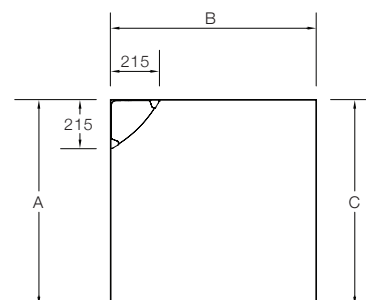

### Wall Options

**Shape:** 2 or 3 sided, reversible.  
**Size:** 750 x 900mm corner  
 900 x 900mm corner  
 1000 x 1000mm corner  
 1200 x 900mm corner  
 750 x 900 x 750mm alcove  
 900 x 750 x 900mm alcove  
 900 x 900 x 900mm alcove  
 900 x 1200 x 900mm alcove  
 1000 x 1000 x 1000mm alcove

### Additional Components

Adhesive and silicone pack. Premium coloured shelving with mirror (black or white).

Front View (Generic)

Top View (Generic - 2 sided)

| Liner Dimensions | A    | B   |
|------------------|------|-----|
| 900 x 750mm      | 879  | 739 |
| 900 x 900mm      | 884  | 884 |
| 1000 x 1000mm    | 984  | 984 |
| 1200 x 900mm     | 1184 | 884 |

Top View (Generic - 3 sided)

| Liner Dimensions     | A   | B    | C   |
|----------------------|-----|------|-----|
| 900 x 750 x 900mm    | 885 | 742  | 885 |
| 750 x 900 x 750mm    | 739 | 860  | 739 |
| 900 x 900 x 900mm    | 884 | 860  | 884 |
| 1000 x 1000 x 1000mm | 984 | 960  | 984 |
| 900 x 1200 x 900mm   | 884 | 1160 | 884 |

#### 2-Sided Wall, 1935mm Height

|               |           |
|---------------|-----------|
| 900 x 750mm   | 706709A-0 |
| 900 x 900mm   | 706708A-0 |
| 1000 x 1000mm | 706707A-0 |
| 1200 x 900mm  | 706706A-0 |