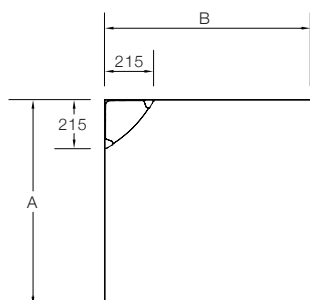

### Wall Options

**Shape:** 2 or 3 sided, reversible.  
**Size:** 750 x 900mm corner  
 900 x 900mm corner  
 1000 x 1000mm corner  
 1200 x 900mm corner  
 750 x 900 x 750mm alcove  
 900 x 750 x 900mm alcove  
 900 x 900 x 900mm alcove  
 900 x 1200 x 900mm alcove  
 1000 x 1000 x 1000mm alcove

### Additional Components

Adhesive and silicone pack. Premium coloured shelving with mirror (black or white).

Front View (Generic)

Top View (Generic - 2 sided)

| Liner Dimensions | A    | B   |
|------------------|------|-----|
| 900 x 750mm      | 879  | 739 |
| 900 x 900mm      | 884  | 884 |
| 1000 x 1000mm    | 984  | 984 |
| 1200 x 900mm     | 1184 | 884 |

Top View (Generic - 3 sided)

| Liner Dimensions     | A   | B    | C   |
|----------------------|-----|------|-----|
| 900 x 750 x 900mm    | 885 | 742  | 885 |
| 750 x 900 x 750mm    | 739 | 860  | 739 |
| 900 x 900 x 900mm    | 884 | 860  | 884 |
| 1000 x 1000 x 1000mm | 984 | 960  | 984 |
| 900 x 1200 x 900mm   | 884 | 1160 | 884 |

#### 2-Sided Wall, 1935mm Height

|               |           |
|---------------|-----------|
| 900 x 750mm   | 706709A-0 |
| 900 x 900mm   | 706708A-0 |
| 1000 x 1000mm | 706707A-0 |
| 1200 x 900mm  | 706706A-0 |