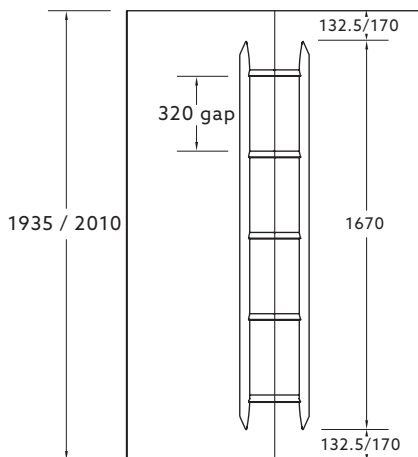

Additional Components

Adhesive and silicone pack. Premium coloured shelving with mirror (black or white).

Front View (Generic)