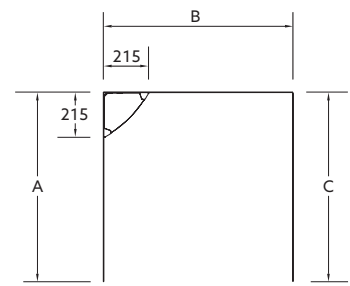

### Wall Options

**Shape:** 2 or 3 sided, reversible.

**Size:** 750 x 900mm corner  
900 x 900mm corner  
1000 x 1000mm corner  
1200 x 900mm corner  
750 x 900 x 750mm alcove  
900 x 750 x 900mm alcove  
900 x 900 x 900mm alcove  
900 x 1200 x 900mm alcove  
1000 x 1000 x 1000mm alcove

### Additional Components

Adhesive and silicone pack. Premium coloured shelving with mirror (black or white).

Front View (Generic)

Top View (Generic - 2 sided)

Top View (Generic - 3 sided)

### Product Codes

2-Sided Wall	Wall Heights		Dimensions	
	1935	2010	A <sup>+4/-2</sup>	B <sup>+4/-2</sup>
900 x 750mm	706709A-0	-	884	734
900 x 900mm	706708A-0	701916A-0	884	884
1000 x 1000mm	706707A-0	701914A-0	984	984
1200 x 900mm	706706A-0	701912A-0	1184	884
1200 x 1000mm	32945A-0	32945A-2MH-0	1184	984

3-Sided Wall	Wall Heights		Dimensions		
	1935	2010	A <sup>+4/-2</sup>	B <sup>+0/-2</sup>	C <sup>+4/-2</sup>
750 x 900 x 750mm	706705A-0	-	739	860	739
900 x 750 x 900mm	706704A-0	-	885	742	885
900 x 900 x 900mm	706703A-0	701917A-0	884	860	884
900 x 1200 x 900mm	706701A-0	701913A-0	884	1160	884
1000 x 1000 x 1000mm	706702A-0	701915A-0	984	960	984
1000 x 1200 x 1000mm	32946A-0	32946A-2MH-0	984	1160	984