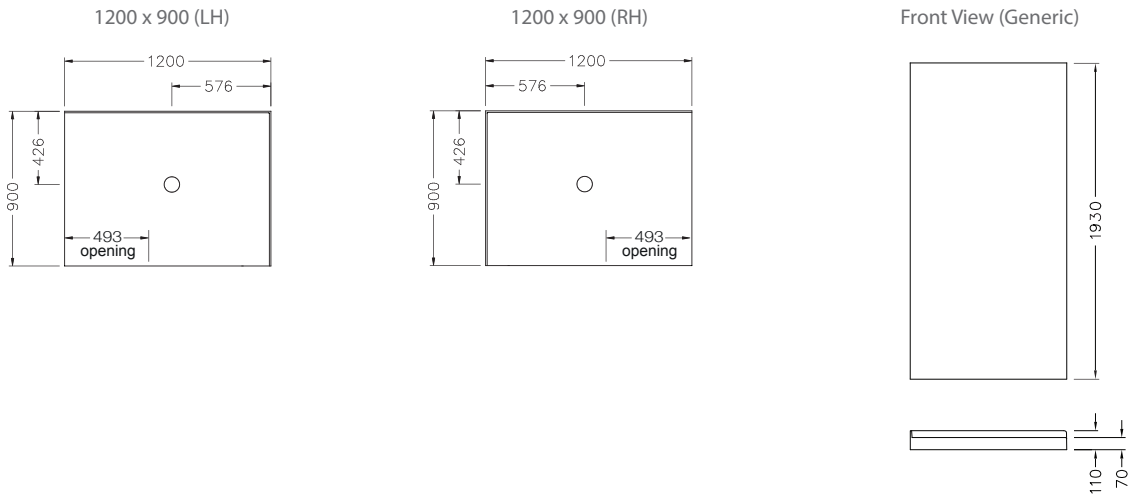

Studio Glide Corner 12x9 Sliding Shower

The Studio Glide Corner Sliding Shower is available in several wall and options. It features 6mm toughened safety glass with CleanLess™ glass treatment and four sets of dual rollers for a super smooth opening action. The doors on this reversible enclosure are designed with quick-release for ease of cleaning. The low profile tray features an ultra high 40mm up-stand to enhance watertightness for a drier and safer installation.

Note: RH orientation pictured.

Shower Options	<p>Size: 1200mm x 900mm. Wall: Corner contour, flat or tile option. Tray: Centre waste.</p>
Material/Finish	<p>Frame - Anodised aluminium. Wall - Duracryl acrylic. Tray - Fibreglass reinforced acrylic. Glass door - 6mm toughened safety glass (AS/NZS 2208 compliant), treated with CleanLess™ technology.</p>
Included Components	<p>Studio Glide door and returns. Flat or moulded wall. (NOTE: Tile option does not include acrylic wall or tiles). Quick-Fit Low Profile Tray. Chrome Easy Clean Trap. Adhesive and sealant pack. Acrylic wall finishing strips.</p>
Optional Accessories	<p>Hi-Flow Trap. Glass Treatment Aftercare Pack.</p>
Shower Height	<p>2000mm including tray.</p>

Product Codes: 1200mm x 900mm with Centre Waste Tray		
Metallic Frame	Left Hand	Right Hand
Corner Contour Wall	701514A-SHP	701517A-SHP
Flat Wall	701513A-SHP	701516A-SHP
Tile Wall Option	701515A-SHP	701518A-SHP