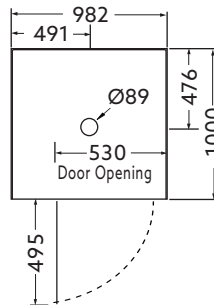

## ENGLEFIELD EVORA™ FRAMELESS ALCOVE HINGE SHOWER- 900mm,1000mm,1200mm

**Features/Options:** Size: -900x900mm, 1000x1000mm, 1200x900mm.  
 Door: -Hinge door with QuietClose™ system and adjustable closing speed, reversible.  
 Wall: -Corner Contour Plus, Flat, Side Recessed (all L/R reversible) or Tile Option.  
 Tray: -Low profile Quick-fit® tray with 70mm sill height.  
 -Center waste with Watermark Certified Easy Clean DN40 Trap (NZ) or Hi-Flow DN50 Waste (AUS).  
 -40mm tray upstand for superior watertightness.  
 Height: -2094mm, Tray and Top rail included; 2024mm, Top rail included; 2000mm, Door height.

\* Tapware not included.

**Optional Accessories:** Premium shelving packs:  
 -24692A-BL (Black)  
 -24692A-0 (White)

Nominal Size	900 x 900	1000 x 1000	1200 x 900
Door Adjustment Range	851-861mm	951-961mm	1151-1161mm

900 x 900

1000 x 1000

1200 x 900

Front View

\* Panels reversible.  
 \* R/H side shown.