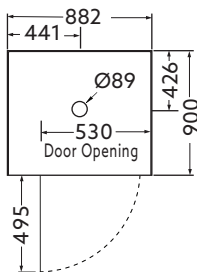

## ENGLEFIELD EVORA™ FRAMELESS ALCOVE HINGE SHOWER- 900mm,1000mm,1200mm

**Features/Options:** Size: -900x900mm, 1000x1000mm, 1200x900mm.  
 Door: -Hinge door with QuietClose™ system and adjustable closing speed, reversible.  
 Wall: -Corner Contour Plus, Flat, Side Recessed (all L/R reversible) or Tile Option.  
 Tray: -Low profile Quick-fit® tray with 70mm sill height.  
 -Center waste with Watermark Certified Easy Clean DN40 Trap (NZ) or Hi-Flow DN50 Waste (AUS).  
 -40mm tray upstand for superior watertightness.  
 Height: -2094mm, Tray and Top rail included; 2024mm, Top rail included; 2000mm, Door height.

**Included Components:** -Evora hinge door.  
 -Evora hinge door infill panel.  
 -Quick-Fit low profile tray.  
 -Flat or moulded wall.  
 (Note: Tile option does not include acrylic wall or tiles).  
 -Easy Clean DN40 Trap (NZ) or Hi-Flow DN50 Waste (AUS Watermark Certified).  
 -Adhesive and Sealant pack (NZ only).

\* Tapware not included.

**Optional Accessories:** Premium shelving packs:  
 -24692A-BL (Black)  
 -24692A-0 (White)

Nominal Size	900 x 900	1000 x 1000	1200 x 900
Door Adjustment Range	851-861mm	951-961mm	1151-1161mm

900 x 900

1000 x 1000

1200 x 900

Front View

\* Panels reversible.  
 \* R/H side shown.