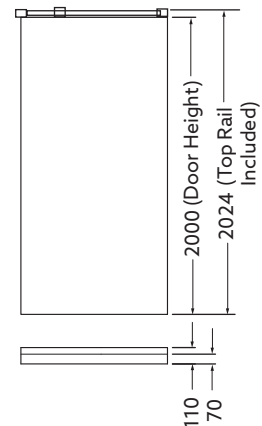

## ENGLEFIELD EVORA™ FRAMELESS ALCOVE HINGE SHOWER- 900mm,1000mm,1200mm

**Features/Options:** Size: -900x900mm, 1000x1000mm, 1200x900mm.  
 Door: -Hinge door with QuietClose™ system and adjustable closing speed, reversible.  
 Wall: -Corner Contour Plus, Flat, Side Recessed (all L/R reversible) or Tile Option.  
 Tray: -Low profile Quick-fit® tray with 70mm sill height.  
 -Center waste with Watermark Certified Easy Clean DN40 Trap (NZ) or Hi-Flow DN50 Waste (AUS).  
 -40mm tray upstand for superior watertightness.  
 Height: -2094mm, Tray and Top rail included; 2024mm, Top rail included; 2000mm, Door height.

\* Tapware not included.

**Optional Accessories:** Premium shelving packs:  
 -24692A-BL (Black)  
 -24692A-0 (White)

Nominal Size	900 x 900	1000 x 1000	1200 x 900
Door Adjustment Range	851-861mm	951-961mm	1151-1161mm

900 x 900

1000 x 1000

1200 x 900

Front View

\* Panels reversible.  
 \* R/H side shown.

### Product Codes:

900 x 900mm	Black Frame	Metallic Frame
Corner Contour Plus Wall	705219A-3CCW-BL	705219A-3CCW-SHP
Flat Wall	705219A-3CFW-BL	705219A-3CFW-SHP
Side Recessed Wall	705219A-3CRW-BL	705219A-3CRW-SHP
Tile Wall	705219A-3CTL-BL	705219A-3CTL-SHP