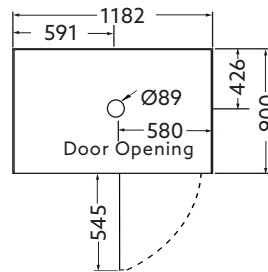

\* Tapware not included.

**Optional Accessories:** Premium shelving packs:  
 -24692A-BL (Black)  
 -24692A-0 (White)

Nominal Size	900 x 900	1000 x 1000	1200 x 900
Door Adjustment Range	851-861mm	951-961mm	1151-1161mm

900 x 900

1000 x 1000

1200 x 900

Front View

\* Panels reversible.  
 \* R/H side shown.