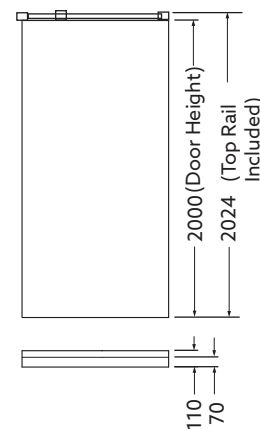

SHOWER ENCLOSURES

ENGLEFIELD EVORA™ FRAMELESS CORNER HINGE SHOWER - 1200x900mm

- Features/Options:**
- Size: -1200x900mm.
 - Door: -Hinge door with QuietClose™ system and adjustable closing speed, reversible.
 - Wall: -Corner Contour Plus, Flat, Side Recessed (all L/R reversible) or Tile Option.
 - Tray: -Center waste with Watermark Certified Easy Clean DN40 Trap (NZ) or Hi-Flow DN50 Waste (AUS).
-Low profile Quick-fit® tray with 70mm sill height.
-40mm tray upstand for superior watertightness.
 - Height: -2094mm, Tray & Top rail included; 2024mm, Door & Top rail included; 2000mm, Door height.

* Tapware not included.

- Included Components:**
- Evora hinge door.
 - Evora hinge door infill panel.
 - Evora return panel.
 - Quick-Fit low profile tray.
 - Flat or moulded wall.
 - (Note: Tile option does not include acrylic wall or tiles).
 - Easy Clean DN40 Trap (NZ) or Hi-Flow DN50 Waste (AUS Watermark Certified).
 - Adhesive and Sealant pack (NZ only).

- Optional Accessories:**
- Premium shelving packs:
 - 24692A-BL (Black)
 - 24692A-0 (White)

Nominal Size	1200 x900 L/H	1200 x 900 R/H
Door Adjustment Range	1169-1179mm	1169-1179mm
Return Adjustment Range	869-879mm	869-879mm

Front View

Product Codes:

1200 x 900mm	Black Frame (Centre Waste)		Metallic Frame (Centre Waste)	
	L/H	R/H	L/H	R/H
Corner Contour Plus Wall	705221A-CCW-BL	705222A-CCW-BL	705221A-CCW-SHP	705222A-CCW-SHP
Flat Wall	705221A-CFW-BL	705222A-CRW-BL	705221A-CFW-SHP	705222A-CFW-SHP
Side Recessed Wall	705221A-CRW-BL	705222A-CRW-BL	705221A-CRW-SHP	705222A-CRW-SHP
Tile Wall	705221A-CTL-BL	705222A-CTL-BL	705221A-CTL-SHP	705222A-CTL-SHP