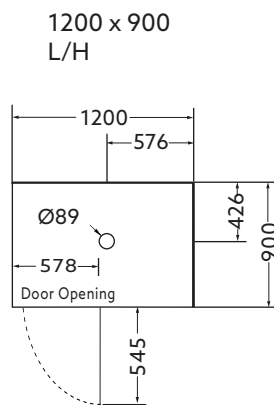

SHOWER ENCLOSURES

ENGLEFIELD EVORA™ FRAMELESS CORNER HINGE SHOWER - 1200x900mm

- Features/Options:**
- Size: -1200x900mm.
 - Door: -Hinge door with QuietClose™ system and adjustable closing speed, reversible.
 - Wall: -Corner Contour Plus, Flat, Side Recessed (all L/R reversible) or Tile Option.
 - Tray: -Center waste with Watermark Certified Easy Clean DN40 Trap (NZ) or Hi-Flow DN50 Waste (AUS).
-Low profile Quick-fit® tray with 70mm sill height.
-40mm tray upstand for superior watertightness.
 - Height: -2094mm, Tray & Top rail included; 2024mm, Door & Top rail included; 2000mm, Door height.

- Optional Accessories:**
- Premium shelving packs:
 - 24692A-BL (Black)
 - 24692A-0 (White)

Nominal Size	1200 x900 L/H	1200 x 900 R/H
Door Adjustment Range	1169-1179mm	1169-1179mm
Return Adjustment Range	869-879mm	869-879mm

Front View

Product Codes:

1200 x 900mm	Black Frame (Centre Waste)		Metallic Frame (Centre Waste)	
	L/H	R/H	L/H	R/H
Corner Contour Plus Wall	705221A-CCW-BL	705222A-CCW-BL	705221A-CCW-SHP	705222A-CCW-SHP
Flat Wall	705221A-CFW-BL	705222A-CRW-BL	705221A-CFW-SHP	705222A-CFW-SHP
Side Recessed Wall	705221A-CRW-BL	705222A-CRW-BL	705221A-CRW-SHP	705222A-CRW-SHP
Tile Wall	705221A-CTL-BL	705222A-CTL-BL	705221A-CTL-SHP	705222A-CTL-SHP

NEW ZEALAND
Kohler New Zealand Limited

0800 100 382
info@englefield.co.nz
englefield.co.nz

AUSTRALIA

englefield.com

All measurements shown
are in millimetres.
Sizes are approximate

April 2023
1533348-A04-D