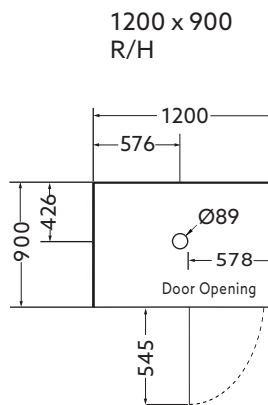

SHOWER ENCLOSURES

ENGLEFIELD EVORA™ FRAMELESS CORNER HINGE SHOWER - 1200x900mm

- Features/Options:**
- Size: -1200x900mm.
 - Door: -Hinge door with QuietClose™ system and adjustable closing speed, reversible.
 - Wall: -Corner Contour Plus, Flat, Side Recessed (all L/R reversible) or Tile Option.
 - Tray: -Center waste with Watermark Certified Easy Clean DN40 Trap (NZ) or Hi-Flow DN50 Waste (AUS).
-Low profile Quick-fit® tray with 70mm sill height.
-40mm tray upstand for superior watertightness.
 - Height: -2094mm, Tray & Top rail included; 2024mm, Door & Top rail included; 2000mm, Door height.

- Optional Accessories:**
- Premium shelving packs:
 - 24692A-BL (Black)
 - 24692A-0 (White)

Nominal Size	1200 x900 L/H	1200 x 900 R/H
Door Adjustment Range	1169-1179mm	1169-1179mm
Return Adjustment Range	869-879mm	869-879mm

Front View

Product Codes:

1200 x 900mm	Black Frame (Centre Waste)		Metallic Frame (Centre Waste)	
	L/H	R/H	L/H	R/H
Corner Contour Plus Wall	705221A-CCW-BL	705222A-CCW-BL	705221A-CCW-SHP	705222A-CCW-SHP
Flat Wall	705221A-CFW-BL	705222A-CRW-BL	705221A-CFW-SHP	705222A-CFW-SHP
Side Recessed Wall	705221A-CRW-BL	705222A-CRW-BL	705221A-CRW-SHP	705222A-CRW-SHP
Tile Wall	705221A-CTL-BL	705222A-CTL-BL	705221A-CTL-SHP	705222A-CTL-SHP

NEW ZEALAND
Kohler New Zealand Limited

0800 100 382
info@englefield.co.nz
englefield.co.nz

AUSTRALIA

englefield.com

All measurements shown
are in millimetres.
Sizes are approximate

April 2023
1533348-A04-D