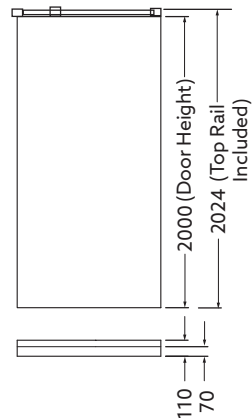

## ENGLEFIELD EVORA™ FRAMELESS CORNER HINGE SHOWER - 900mm, 1000mm

**Shower/Options:**

- Size: -900x900mm, 1000x1000mm.
- Door: -Hinge door with QuietClose™ system and adjustable closing speed, reversible.
- Wall: -Corner Contour Plus, Flat, Side Recessed (all L/R reversible) or Tile Option.
- Tray: -Low profile Quick-fit® tray with 70mm sill height.  
-Center waste or Rear corner waste with Watermark Certified Easy Clean DN40 Trap (NZ) or Hi-Flow DN50 Waste (AUS).  
-40mm tray upstand for superior watertightness.
- Height: -2094mm, Tray & Top rail included; 2024mm, Door & Top rail included; 2000mm, Door height.

**Included Components:**

- Evora hinge door.
- Evora hinge door infill panel.
- Evora return panel.
- Quick-Fit low profile tray.
- Flat or moulded wall.
- (Note: Tile option does not include acrylic wall or tiles).
- Easy Clean DN40 Trap (NZ) or Hi-Flow DN50 Waste (AUS Watermark Certified).
- Adhesive and Sealant pack (NZ only).

**Optional Accessories:**

- Premium shelving packs:
- 24692A-BL (Black)
- 24692A-0 (White)

Nominal Size	900x900	1000 x 1000
Door Adjustment Range	869-879mm	969-979mm
Return Adjustment Range	869-879mm	969-979mm

Front View

**Product Codes:**

900 x 900mm	Black Frame		Metallic Frame	
	Centre Waste	Rear Waste	Centre Waste	Rear Waste
Corner Contour Plus Wall	705219A-CCW-BL	705219A-RCW-BL	705219A-CCW-SHP	705219A-RCW-SHP
Flat Wall	705219A-CFW-BL	705219A-RFW-BL	705219A-CFW-SHP	705219A-RFW-SHP
Side Recessed Wall	705219A-CRW-BL	705219A-RRW-BL	705219A-CRW-SHP	705219A-RRW-SHP
Tile Wall	705219A-CTL-BL	705219A-RTL-BL	705219A-CTL-SHP	705219A-RTL-SHP