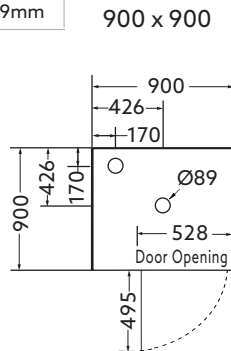

## ENGLEFIELD EVORA™ FRAMELESS CORNER HINGE SHOWER - 900mm, 1000mm

**Shower/Options:**

- Size: -900x900mm, 1000x1000mm.
- Door: -Hinge door with QuietClose™ system and adjustable closing speed, reversible.
- Wall: -Corner Contour Plus, Flat, Side Recessed (all L/R reversible) or Tile Option.
- Tray: -Low profile Quick-fit® tray with 70mm sill height.  
-Center waste or Rear corner waste with Watermark Certified Easy Clean DN40 Trap (NZ) or Hi-Flow DN50 Waste (AUS).  
-40mm tray upstand for superior watertightness.
- Height: -2094mm, Tray & Top rail included; 2024mm, Door & Top rail included; 2000mm, Door height.

**Optional Accessories:**

- Premium shelving packs:
- 24692A-BL (Black)
- 24692A-0 (White)

Nominal Size	900x900	1000 x 1000
Door Adjustment Range	869-879mm	969-979mm
Return Adjustment Range	869-879mm	969-979mm

Front View

**Product Codes:**

900 x 900mm	Black Frame		Metallic Frame	
	Centre Waste	Rear Waste	Centre Waste	Rear Waste
Corner Contour Plus Wall	705219A-CCW-BL	705219A-RCW-BL	705219A-CCW-SHP	705219A-RCW-SHP
Flat Wall	705219A-CFW-BL	705219A-RFW-BL	705219A-CFW-SHP	705219A-RFW-SHP
Side Recessed Wall	705219A-CRW-BL	705219A-RRW-BL	705219A-CRW-SHP	705219A-RRW-SHP
Tile Wall	705219A-CTL-BL	705219A-RTL-BL	705219A-CTL-SHP	705219A-RTL-SHP

**NEW ZEALAND**  
Kohler New Zealand Limited

0800 100 382  
info@englefield.co.nz  
englefield.co.nz

**AUSTRALIA**

englefield.com

All measurements shown  
are in millimetres.  
Sizes are approximate

April 2023  
1533348-A04-D