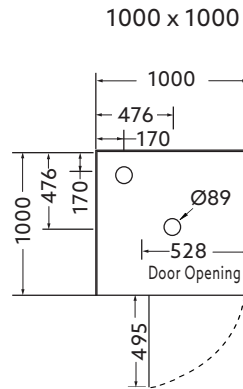

## ENGLEFIELD EVORA™ FRAMELESS CORNER HINGE SHOWER - 900mm, 1000mm

**Shower/Options:**

- Size: -900x900mm, 1000x1000mm.
- Door: -Hinge door with QuietClose™ system and adjustable closing speed, reversible.
- Wall: -Corner Contour Plus, Flat, Side Recessed (all L/R reversible) or Tile Option.
- Tray: -Low profile Quick-fit® tray with 70mm sill height.  
-Center waste or Rear corner waste with Watermark Certified Easy Clean DN40 Trap (NZ) or Hi-Flow DN50 Waste (AUS).  
-40mm tray upstand for superior watertightness.
- Height: -2094mm, Tray & Top rail included; 2024mm, Door & Top rail included; 2000mm, Door height.

**Optional Accessories:**

- Premium shelving packs:
- 24692A-BL (Black)
- 24692A-0 (White)

Nominal Size	900x900	1000 x 1000
Door Adjustment Range	869-879mm	969-979mm
Return Adjustment Range	869-879mm	969-979mm

Front View

**Product Codes:**

900 x 900mm	Black Frame		Metallic Frame	
	Centre Waste	Rear Waste	Centre Waste	Rear Waste
Corner Contour Plus Wall	705219A-CCW-BL	705219A-RCW-BL	705219A-CCW-SHP	705219A-RCW-SHP
Flat Wall	705219A-CFW-BL	705219A-RFW-BL	705219A-CFW-SHP	705219A-RFW-SHP
Side Recessed Wall	705219A-CRW-BL	705219A-RRW-BL	705219A-CRW-SHP	705219A-RRW-SHP
Tile Wall	705219A-CTL-BL	705219A-RTL-BL	705219A-CTL-SHP	705219A-RTL-SHP

**NEW ZEALAND**  
Kohler New Zealand Limited

0800 100 382  
info@englefield.co.nz  
englefield.co.nz

**AUSTRALIA**

englefield.com

All measurements shown  
are in millimetres.  
Sizes are approximate

April 2023  
1533348-A04-D