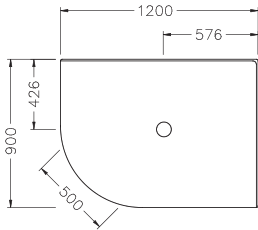

Milano™ Round Sliding Shower - 12 x 9

The Milano Shower is available with a range of wall options. It features 6mm toughened safety glass which is treated on the interior with premium quality ClearShield® special glass protector so that it stays cleaner for longer and resists staining. The low profile tray features ultra high 40mm up-stand to enhance watertightness for a drier and safer installation.

Note: Tapware and accessories illustrated in photography are not included. Wall not included in tile option.

- Shower Options** **Size:** 1200mm x 900mm.
Wall: Corner contour, flat or tile option.
Tray: Centre waste with LH or RH installation options.

- Optional Accessories** Hi-Flow trap.

- Shower Height** 2005mm including tray.

1200 x 900 (LH)

1200 x 900 (RH)

Front View (Generic)

Product Codes: 1200mm x 900mm		
Metallic Frame	Centre Waste (Right Hand Door)	Centre Waste (Left Hand Door)
Corner Contour Wall	98916A-0	98913A-0
Flat Wall	98915A-0	98912A-0
Tile Wall	98917A-0	98914A-0