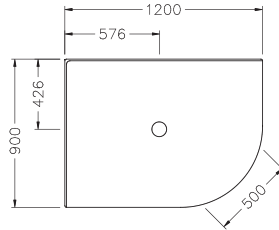

Note: Tapware and accessories illustrated in photography are not included. Wall not included in tile option.

- Shower Options** **Size:** 1200mm x 900mm.
Wall: Corner contour, flat or tile option.
Tray: Centre waste with LH or RH installation options.

- Optional Accessories** Hi-Flow trap.

- Shower Height** 2005mm including tray.

1200 x 900 (LH)

1200 x 900 (RH)

Front View (Generic)

Product Codes: 1200mm x 900mm		
Metallic Frame	Centre Waste (Right Hand Door)	Centre Waste (Left Hand Door)
Corner Contour Wall	98916A-0	98913A-0
Flat Wall	98915A-0	98912A-0
Tile Wall	98917A-0	98914A-0

Trusted in New Zealand Since 1982

New Zealand
 133 Diana Drive, Glenfield, Auckland, New Zealand
 PO Box 100-146 NSMC, Auckland, 0745
 Ph: 0800 100 382 Fax: 0800 66 44 88
 www.Englefield.co.nz

All measurements shown are in millimetres.
 Sizes are approximate.