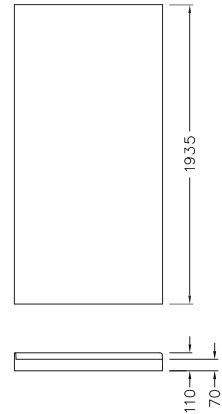

Note: Tapware and accessories illustrated in photography are not included. Wall not included in tile option.

- Shower Options** **Size:** 1200mm x 900mm.
Wall: Corner contour, flat or tile option.
Tray: Centre waste with LH or RH installation options.

- Optional Accessories** Hi-Flow trap.

- Shower Height** 2005mm including tray.

1200 x 900 (LH)

1200 x 900 (RH)

Front View (Generic)

Product Codes: 1200mm x 900mm		
Metallic Frame	Centre Waste (Right Hand Door)	Centre Waste (Left Hand Door)
Corner Contour Wall	98916A-0	98913A-0
Flat Wall	98915A-0	98912A-0
Tile Wall	98917A-0	98914A-0

Trusted in New Zealand Since 1982

New Zealand
 133 Diana Drive, Glenfield, Auckland, New Zealand
 PO Box 100-146 NSMC, Auckland, 0745
 Ph: 0800 100 382 Fax: 0800 66 44 88
 www.Englefield.co.nz

All measurements shown are in millimetres.
 Sizes are approximate.