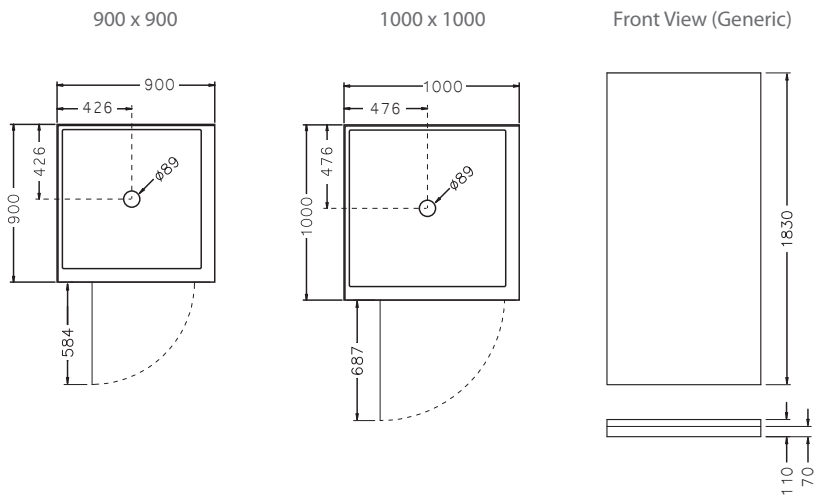

Sapphire™ Square Corner Pivot Shower with Low Profile Tray

Available in a range of sizes and wall options, the Sapphire Square Corner Shower is extremely versatile. Features a fully reversible door with 4mm toughened safety glass, and full length magnetic door seals. The Quick-Fit® Low Profile tray features an ultra high 40mm up-stand to enhance watertightness for long lasting performance.

Shower Height

1900mm including tray

Included Components

Sapphire Door and Return
 Duracryl Acrylic Wall (flat or moulded)
 Quick-Fit Low Profile Tray
 Easy Clean DN40 Trap in Chrome (NZ) or Hi Flow DN50 Waste in Chrome (AUS)
 Adhesive and Sealant pack (NZ only)

Optional Accessories

Hi-Flow Waste Outlet

Note: Tapware and accessories illustrated in photography are not included

Product Code	900 x 900mm	1000 x 1000mm
Corner Contour Wall	13909A-0	13904A-0
Flat Wall	13913A-0	13905A-0

All measurements shown are in millimetres.
 Sizes are approximate.
 1183732-A04-E February 2020

Trusted in New Zealand Since 1982

New Zealand
 133 Diana Drive, Glenfield, Auckland, NZ
 PO Box 100-146 NSMC, Auckland, 0745
 Ph: 0800 100 382 Fax: 0800 66 44 88
 www.Englefield.co.nz