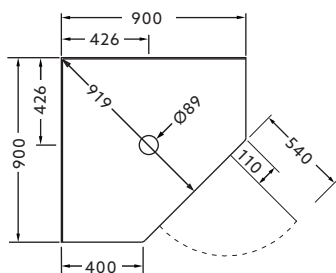

Shower Options

Frame: White, Polished Silver, Satin Silver.
Size: 1000x1000mm, 900x900mm.
Wall: Corner Contour Plus, Side Recessed, Flat or Tile Option.
Tray: Centre waste.
Height: 2000mm (1930mm without tray).

Optional Accessories

Hi-Flow Waste DN40 Outlet.

Note: White, Satin Silver and Polished Silver shower doors come with chrome hardware.

900 x 900

1000 x 1000

Front View (Generic)

Product Codes:

1000 x 1000mm	White Centre Waste	Polished Silver Centre Waste	Satin Silver Centre Waste
Corner Contour Plus Wall	706784A-0	706784A-SHP	706784A-SS
Flat Wall	706785A-0	706785A-SHP	706785A-SS
Side Recessed Wall	706784A-CRW-0	706784A-CRW-SHP	706784A-CRW-SS
Tile Wall	706833A-0	706833A-SHP	706833A-SS

900 x 900mm	White Centre Waste	Polished Silver Centre Waste	Satin Silver Centre Waste
Corner Contour Plus Wall	706788A-0	706788A-SHP	706788A-SS
Flat Wall	706789A-0	706789A-SHP	706789A-SS
Side Recessed Wall	706788A-CRW-0	706788A-CRW-SHP	706788A-CRW-SS
Tile Wall	706835A-0	706835A-SHP	706835A-SS