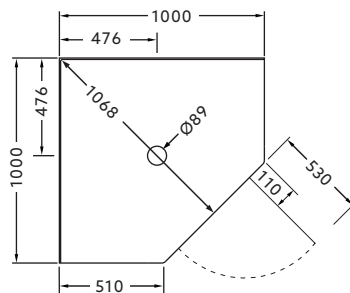

SHOWER ENCLOSURES

Valencia® Elite Angle Corner Pivot Shower - 1000mm, 900mm

The Valencia Elite Angle Corner Pivot Shower combines exceptional performance with ease of installation. Beautifully engineered, this shower is available in a range of finishes, sizes and wall options. The enclosure features a fully reversible door boasting 6mm toughened safety glass with Englefield CleanLess® glass treatment. The Quick-Fit Low Profile tray features an ultra high 40mm upstand for maximum watertightness, ensuring long lasting performance.

Shower Options

Frame: White, Polished Silver, Satin Silver.
Size: 1000x1000mm, 900x900mm.
Wall: Corner Contour Plus, Side Recessed, Flat or Tile Option.
Tray: Centre waste.
Height: 2000mm (1930mm without tray).

Optional Accessories

Hi-Flow Waste DN40 Outlet.

Note: White, Satin Silver and Polished Silver shower doors come with chrome hardware.

900 x 900

1000 x 1000

Front View (Generic)

Product Codes:

1000 x 1000mm	White Centre Waste	Polished Silver Centre Waste	Satin Silver Centre Waste
Corner Contour Plus Wall	706784A-0	706784A-SHP	706784A-SS
Flat Wall	706785A-0	706785A-SHP	706785A-SS
Side Recessed Wall	706784A-CRW-0	706784A-CRW-SHP	706784A-CRW-SS
Tile Wall	706833A-0	706833A-SHP	706833A-SS

900 x 900mm	White Centre Waste	Polished Silver Centre Waste	Satin Silver Centre Waste
Corner Contour Plus Wall	706788A-0	706788A-SHP	706788A-SS
Flat Wall	706789A-0	706789A-SHP	706789A-SS
Side Recessed Wall	706788A-CRW-0	706788A-CRW-SHP	706788A-CRW-SS
Tile Wall	706835A-0	706835A-SHP	706835A-SS