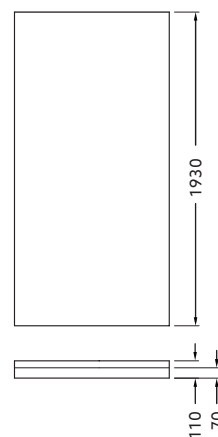

Shower Options

Frame: White, Polished Silver, Satin Silver.
Size: 1000x1000mm, 900x900mm.
Wall: Corner Contour Plus, Side Recessed, Flat or Tile Option.
Tray: Centre waste.
Height: 2000mm (1930mm without tray).

Optional Accessories

Hi-Flow Waste DN40 Outlet.

Note: White, Satin Silver and Polished Silver shower doors come with chrome hardware.

900 x 900

1000 x 1000

Front View (Generic)

Product Codes:

1000 x 1000mm	White Centre Waste	Polished Silver Centre Waste	Satin Silver Centre Waste
Corner Contour Plus Wall	706784A-0	706784A-SHP	706784A-SS
Flat Wall	706785A-0	706785A-SHP	706785A-SS
Side Recessed Wall	706784A-CRW-0	706784A-CRW-SHP	706784A-CRW-SS
Tile Wall	706833A-0	706833A-SHP	706833A-SS

900 x 900mm	White Centre Waste	Polished Silver Centre Waste	Satin Silver Centre Waste
Corner Contour Plus Wall	706788A-0	706788A-SHP	706788A-SS
Flat Wall	706789A-0	706789A-SHP	706789A-SS
Side Recessed Wall	706788A-CRW-0	706788A-CRW-SHP	706788A-CRW-SS
Tile Wall	706835A-0	706835A-SHP	706835A-SS