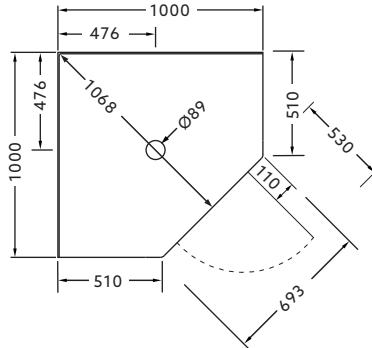

### Shower Options

**Frame:** White, Polished Silver, Satin Silver.  
**Size:** 1000x1000mm, 900x900mm.  
**Wall:** Corner Contour Plus, Side Recessed, Flat or Tile Option.  
**Tray:** Centre waste.  
**Height:** 2000mm (1930mm without tray).

### Optional Accessories

Hi-Flow Waste DN40 Outlet.

Note: White, Satin Silver and Polished Silver shower doors come with chrome hardware.

900 x 900

1000 x 1000

Front View (Generic)

### Product Codes:

1000 x 1000mm	White Centre Waste	Polished Silver Centre Waste	Satin Silver Centre Waste
Corner Contour Plus Wall	706784A-0	706784A-SHP	706784A-SS
Flat Wall	706785A-0	706785A-SHP	706785A-SS
Side Recessed Wall	706784A-CRW-0	706784A-CRW-SHP	706784A-CRW-SS
Tile Wall	706833A-0	706833A-SHP	706833A-SS

900 x 900mm	White Centre Waste	Polished Silver Centre Waste	Satin Silver Centre Waste
Corner Contour Plus Wall	706788A-0	706788A-SHP	706788A-SS
Flat Wall	706789A-0	706789A-SHP	706789A-SS
Side Recessed Wall	706788A-CRW-0	706788A-CRW-SHP	706788A-CRW-SS
Tile Wall	706835A-0	706835A-SHP	706835A-SS