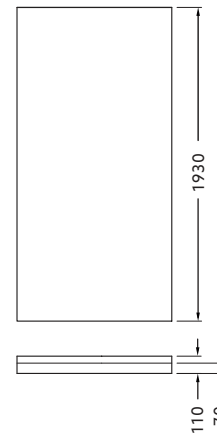

### Shower Options

**Frame:** White, Polished Silver, Satin Silver.  
**Size:** 1000x1000mm, 900x900mm.  
**Wall:** Corner Contour Plus, Side Recessed, Flat or Tile Option.  
**Tray:** Centre waste.  
**Height:** 2000mm (1930mm without tray).

### Optional Accessories

Hi-Flow Waste DN40 Outlet.

Note: White, Satin Silver and Polished Silver shower doors come with chrome hardware.

900 x 900

1000 x 1000

Front View (Generic)

### Product Codes:

1000 x 1000mm	White Centre Waste	Polished Silver Centre Waste	Satin Silver Centre Waste
Corner Contour Plus Wall	706784A-0	706784A-SHP	706784A-SS
Flat Wall	706785A-0	706785A-SHP	706785A-SS
Side Recessed Wall	706784A-CRW-0	706784A-CRW-SHP	706784A-CRW-SS
Tile Wall	706833A-0	706833A-SHP	706833A-SS