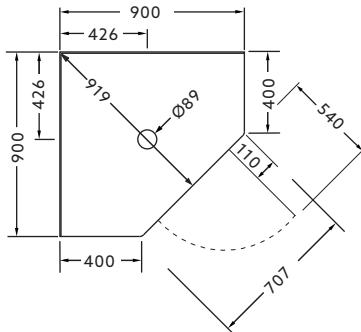

### Shower Options

**Frame:** White, Polished Silver, Satin Silver.  
**Size:** 1000x1000mm, 900x900mm.  
**Wall:** Corner Contour Plus, Side Recessed, Flat or Tile Option.  
**Tray:** Centre waste.  
**Height:** 2000mm (1930mm without tray).

### Optional Accessories

Hi-Flow Waste DN40 Outlet.

Note: White, Satin Silver and Polished Silver shower doors come with chrome hardware.

900 x 900

1000 x 1000

Front View (Generic)

### Product Codes:

1000 x 1000mm	White Centre Waste	Polished Silver Centre Waste	Satin Silver Centre Waste
Corner Contour Plus Wall	706784A-0	706784A-SHP	706784A-SS
Flat Wall	706785A-0	706785A-SHP	706785A-SS
Side Recessed Wall	706784A-CRW-0	706784A-CRW-SHP	706784A-CRW-SS
Tile Wall	706833A-0	706833A-SHP	706833A-SS

900 x 900mm	White Centre Waste	Polished Silver Centre Waste	Satin Silver Centre Waste
Corner Contour Plus Wall	706788A-0	706788A-SHP	706788A-SS
Flat Wall	706789A-0	706789A-SHP	706789A-SS
Side Recessed Wall	706788A-CRW-0	706788A-CRW-SHP	706788A-CRW-SS
Tile Wall	706835A-0	706835A-SHP	706835A-SS